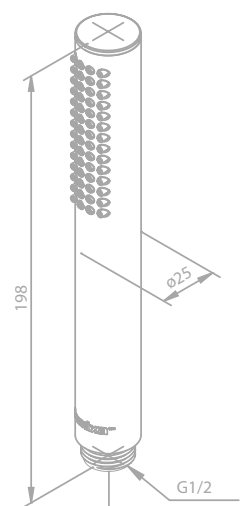

Standard features:

1 spray mode

HAND SHOWERS

Bell

Article no.: 76669.00

Finish: Chrome

Standard features:

3 spray modes