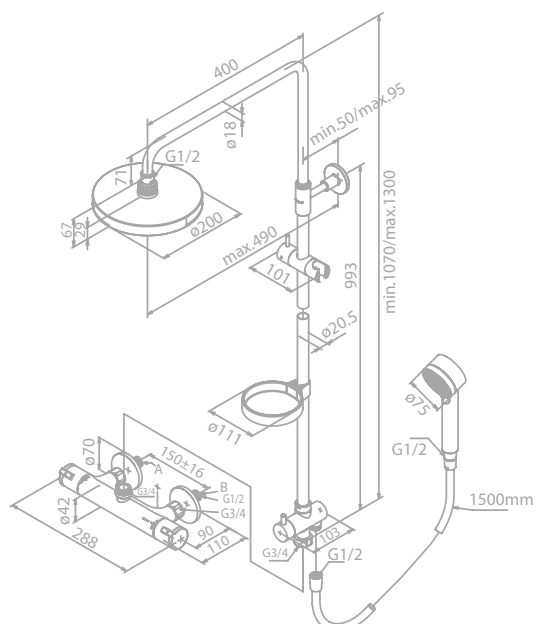

200 mm head shower

75 mm hand shower

Note: Standard ceramic diverter to switch from
head shower to hand shower.

Telescopic top rail adjustable in height from
1070 mm up to 1300 mm.

PINE

Shower system with thermostat,
head shower, hand shower and
anti-twist shower hose