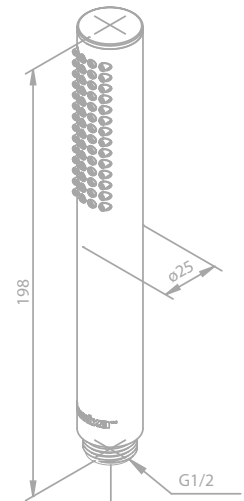

SILHOUET

Silhouet hand shower

Article no.: 76686.46

Finish: Steel (PVD)

Standard features:

3 spray modes

Tube hand shower

Article no.: 76664.46

Finish: Steel (PVD)

Standard features:

1 spray mode