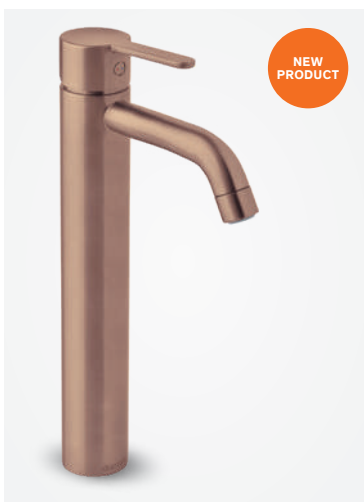

Basin mixer - large

Article no.: 74013.87
Finish: Brushed copper (PVD)

Standard features:
Ceramic cartridge
6 l/min aerator

Pop up waste with click-function:
Article no.: 23850.87