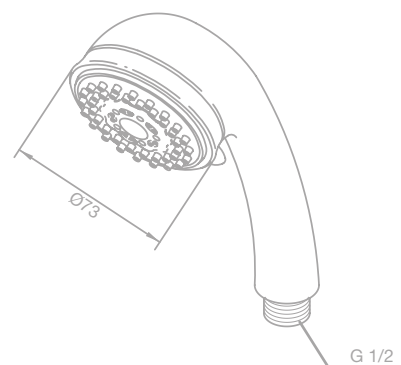

HAND SHOWERS

Pine

Article no.: 76665.00

Finish: Chrome

Standard features:

3 spray modes

Slate 4

Article no.: 76665.74

Finish: Chrome/Black

Standard features:

3 spray modeS

Plus

Article no.: 76562.00

Finish: Chrome

Standard features:

3 spray modes