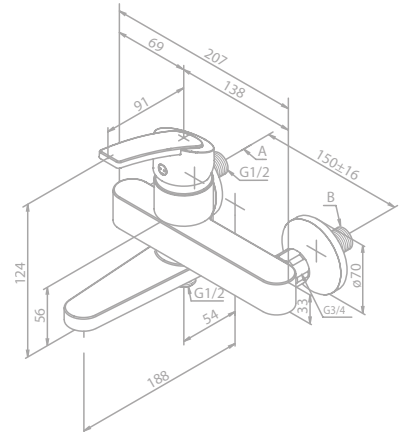

Standard features:

- Ceramic cartridge
- Integrated diverter
- 1/2" connection for hand shower hose
- Standard 150 mm centers
- Wall plates & eccentric unions