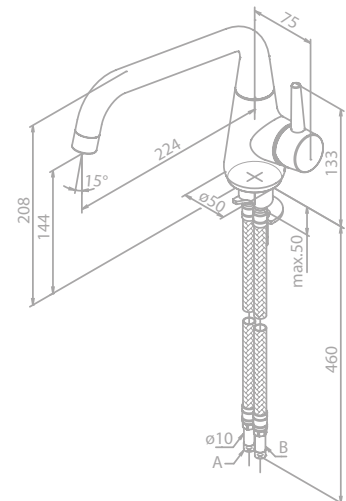

Kitchen mixer

Article no.: 90027.00

Finish: Chrome

Standard features:

- Ceramic head valve
- Swivel spout
- 120° swivel limitation