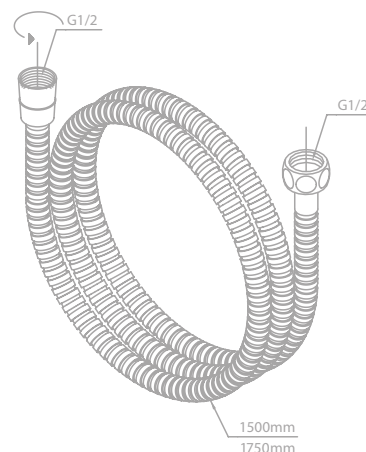

Finish: Matt black

Standard features:

Anti-twist

Shower hose in metal 1750 mm

Article no.: 76653.61

Finish: Matt black

Standard features:

Anti-twist