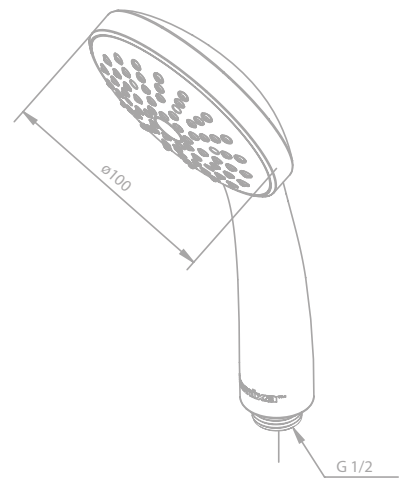

HAND SHOWERS

Fair Jet

Article no.: 76672.00

Finish: Chrome

Standard features:

1 spray mode

Fair Jet Plus

Article no.: 76673.00