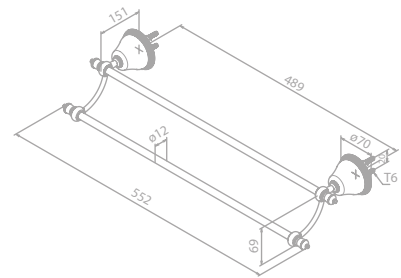

Twin towel rail 556 mm

Article no.: 37313.77

Finish: Polished brass (PVD)