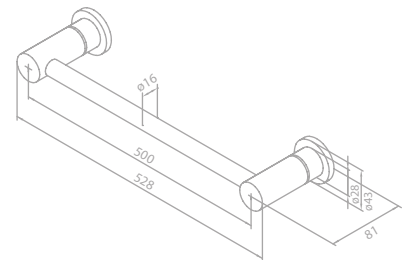

BATHROOM ACCESSORIES

Towel rail 800 mm

Article no.: 48300.00

Finish: Chrome

Towel rail 500 mm

Article no.: 48304.00

Finish: Chrome

Twin towel rail 800 mm