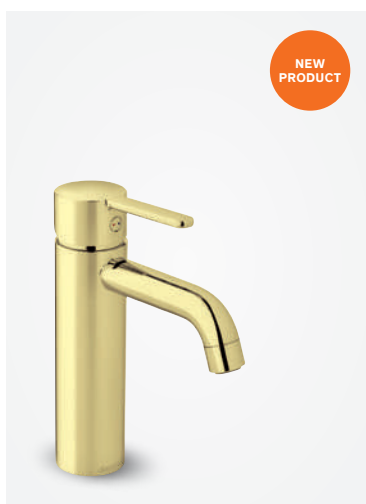

Basin mixer - medium

Article no.: 74930.77
Finish: Polished brass (PVD)

Standard features:
Ceramic cartridge
6 l/min aerator

Pop up waste with click-function:
Article no.: 23850.77