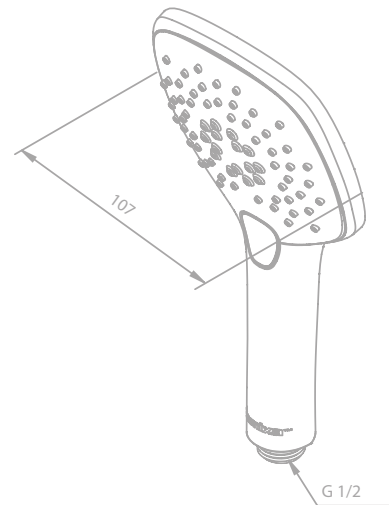

1 spray mode

With porcelain handle

HAND SHOWERS

Pine

Article no.: 76665.00

Finish: Chrome

Standard features:

3 spray modes