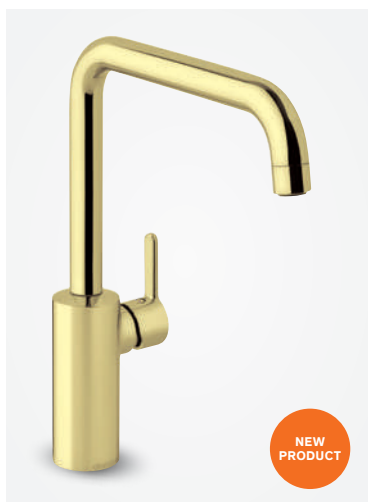

Standard features:

- Ceramic cartridge
- 8 l/min aerator
- Swivel spout
- 120° swivel limitation

Kitchen mixer

Article no.: 74086.61

Finish: Matt black

Standard features:

- Ceramic cartridge
- 8 l/min aerator
- Swivel spout
- 120° swivel limitation