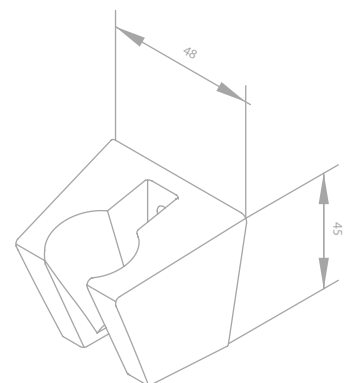

**Fixed wall bracket
for hand shower**

Article no.: 76610.46

Finish: Steel (PVD)