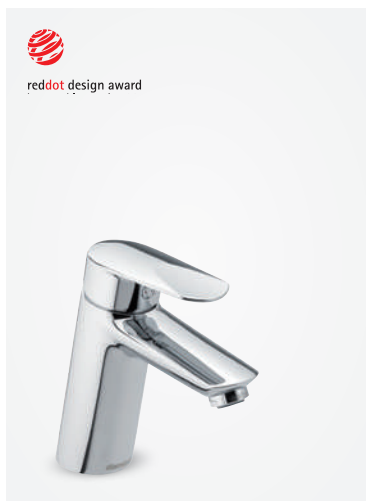

- Ceramic cartridge
- 6 l/min aerator
- Swivel spout
- 120° swivel limitation

CLOVER GREEN

CLOVER GREEN

Basin mixer

Article no.: 60857.10

Finish: Chrome

Standard features:

Ceramic cartridge
6 l/min aerator