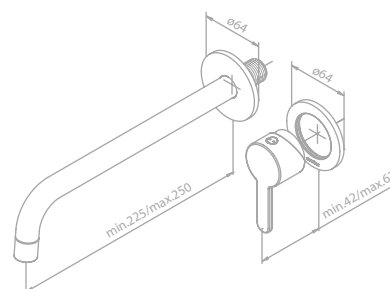

Standard features:

Cover plates, spout and handle in metal
Spout length (min. 225mm - max. 250mm)