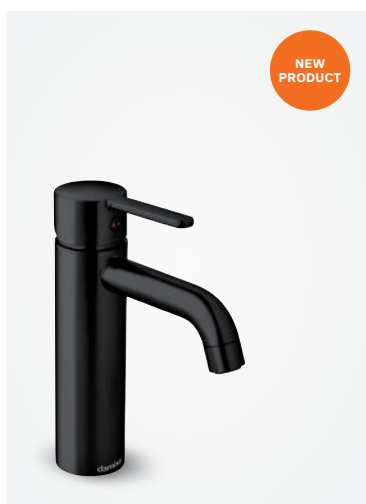

Basin mixer - medium

Article no.: 74930.61

Finish: Matt black

Standard features:

Ceramic cartridge

6 l/min aerator

Pop up waste with click-function:

Article no.: 23850.61