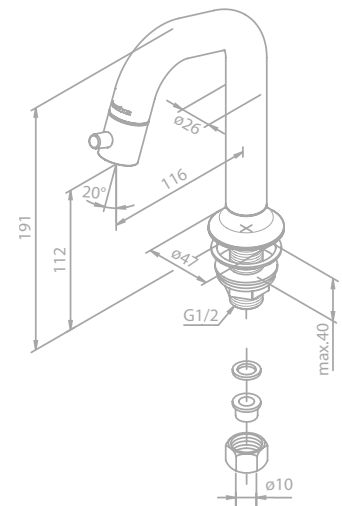

Finish: Matt black

Standard features:

Ceramic cartridge

Pillar tap - high

Article no.: 48017.61

Finish: Matt black

Standard features:

Ceramic cartridge