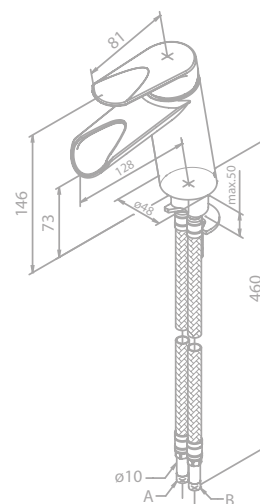

CLOVER GREEN

Basin mixer

Article no.: 60857.10

Finish: Chrome

Standard features:

Ceramic cartridge
6 l/min aerator

Basin mixer

Article no.: 60847.10

Finish: Chrome

Standard features:

Ceramic cartridge
6 l/min aerator
Pop up waste with click-function

Basin mixer with open spout

Article no.: 60815.10

Finish: Chrome

Standard features:

Ceramic cartridge
6 l/min aerator