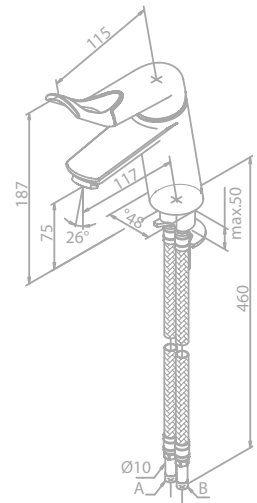

Note: Telescopic top rail adjustable in height from 1020 mm up to 1250 mm.

CLOVER EASY

CLOVER EASY

Basin mixer

Article no.: 60867.74

Finish: Chrome/Black

Standard features:

Ceramic cartridge