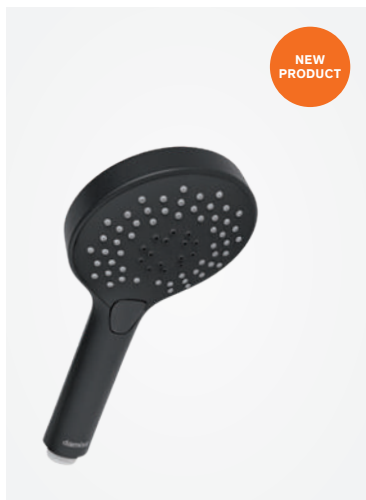

SILHOUET

Silhouet hand shower

Article no.: 76686.61

Finish: Matt black

Standard features:

3 spray modes