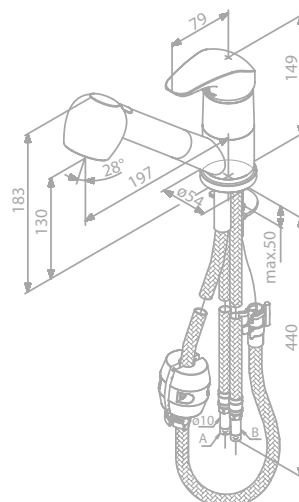

SPACE

Kitchen mixer

Article no.: 10000.00

Finish: Chrome

Standard features:

- Ceramic cartridge
- Swivel spout
- 120° swivel limitation

Kitchen mixer

Article no.: 10001.00

Finish: Chrome

Standard features:

- Ceramic cartridge
- Swivel spout
- 120° swivel limitation
- Dishwasher shut off valve

Kitchen mixer

Article no.: 10120.00

Finish: Chrome

Standard features:

- Ceramic cartridge
- Swivel spout
- 120° swivel limitation
- Pull out spray head with 2 functions