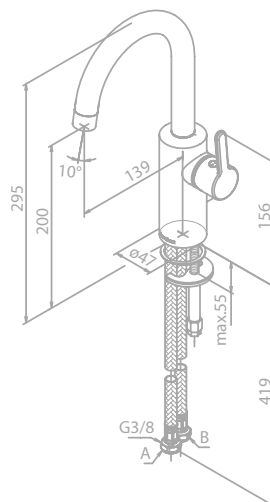

SILHOUET

Basin mixer - high

Article no.: 74620.77
Finish: Polished brass (PVD)

Standard features:

Ceramic cartridge
6 l/min aerator
Swivel spout
120° swivel limitation

Pop up waste with click-function:

Article no.: 23850.77

Shower system

Article no.: 57954.77
Finish: Polished brass (PVD)

Standard features:

Standard 150 mm centers
Wall plates & eccentric unions
Integrated diverter
250 mm head shower
Ø110 mm hand shower
1750 mm hose in metal

Note: Telescopic top rail adjustable in height from 1020 mm up to 1250 mm.