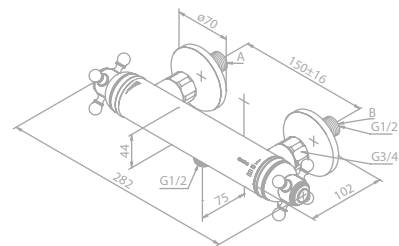

Standard features:

- 1/2" connection for hand shower hose
- Standard 150 mm centers
- Wall plates & eccentric unions

Thermostatic bath/shower mixer

Article no.: 37503.00

Finish: Chrome

Standard features:

- Shower set as shown
- Standard 150 mm centers
- Wall plates & eccentric unions
- 1500 mm shower hose in metal
- Diverter in handle