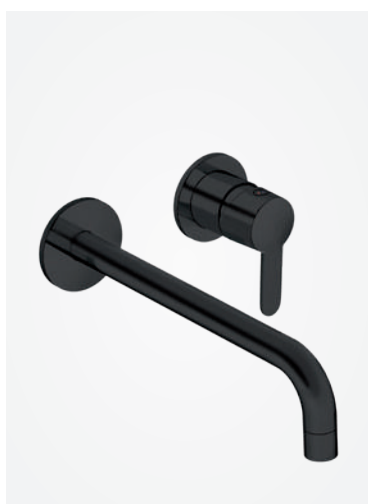

Standard features:

Cover plates, spout and handle in metal
Spout length (min. 155mm - max. 180mm)