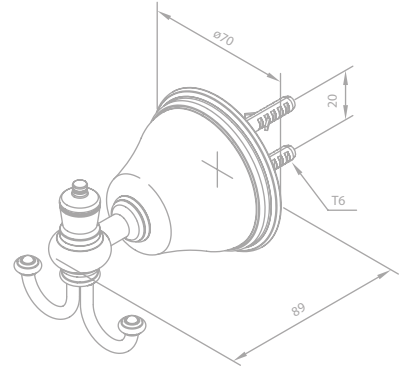

Hooks

Article no.: 37305.77

Finish: Polished brass (PVD)