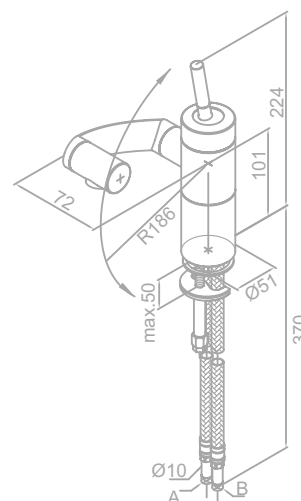

ARC

Basin/bidet mixer

Article no.: 29021.00

Finish: Chrome

Standard features:

- Ceramic cartridge
- Adjustable aerator
- 3-way rotational movement