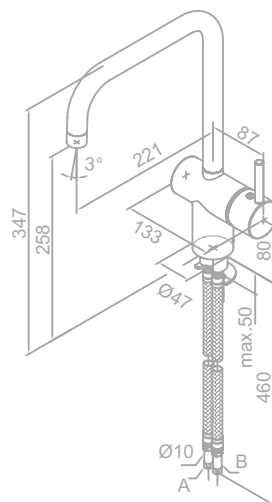

- Ceramic cartridge
- Swivel spout
- 120° swivel limitation

Kitchen mixer

Article no.: 18081.00

Finish: Chrome

Standard features:

- Ceramic cartridge
- Swivel spout
- 120° swivel limitation
- Dishwasher shut off valve