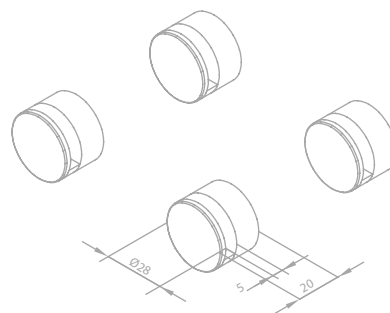

BATHROOM ACCESSORIES

Fixed mirror holders (4 pieces)

Article no.: 48314.00

Finish: Chrome