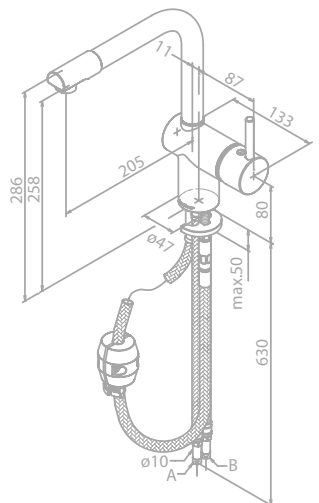

Kitchen mixer

Article no.: 18141.00

Finish: Chrome

Standard features:

- Ceramic cartridge
- Swivel spout
- 120° swivel limitation
- Dishwasher shut off valve
- Pull out spray head with 1 function