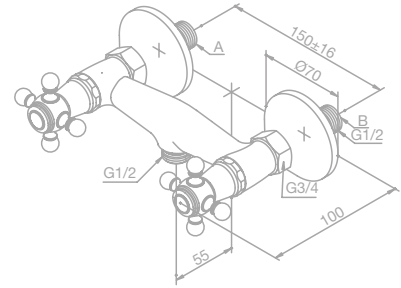

Standard features:

- Ceramic head valve
- 1/2" connection for hand shower hose
- Standard 150 mm centers
- Wall plates & eccentric unions

Bath shower mixer

Article no.: 37025.00

Finish: Chrome

Standard features:

- Ceramic head valve
- Shower set as shown
- Diverter
- Standard 150 mm centers
- Wall plates & eccentric unions
- 1500 mm shower hose in metal