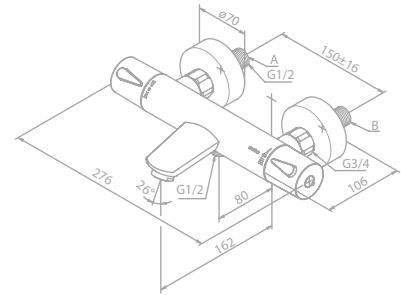

Standard features:

- Ceramic cartridge
- 1/2" connection for hand shower hose
- Standard 150 mm centers
- Wall plates & eccentric unions
- Diverter in handle