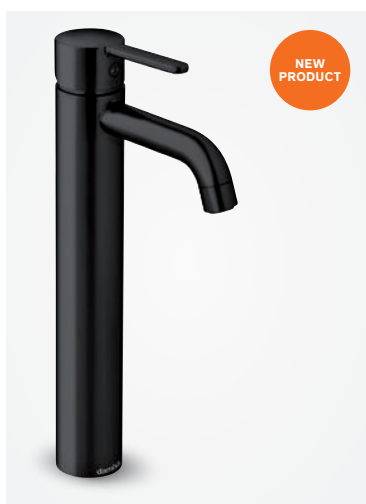

Basin mixer - large

Article no.: 74013.61

Finish: Matt black

Standard features:

Ceramic cartridge

6 l/min aerator

Pop up waste with click-function:

Article no.: 23850.61