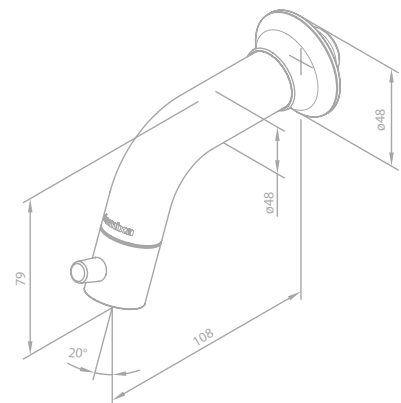

SKY

Pillar tap

Article no.: 48830.87

Finish: Brushed copper (PVD)

Standard features:

Ceramic cartridge

Pillar tap - high

Article no.: 48017.87

Finish: Brushed copper (PVD)

Standard features:

Ceramic cartridge

Pillar tap - wall mounted

Article no.: 48116.87

Finish: Brushed copper (PVD)

Standard features:

Ceramic cartridge