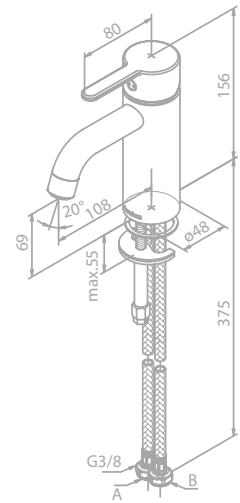

Basin mixer - small

Article no.: 74821.00

Finish: Chrome

Standard features:

Ceramic cartridge
6 l/min aerator
Pop up waste with click-function