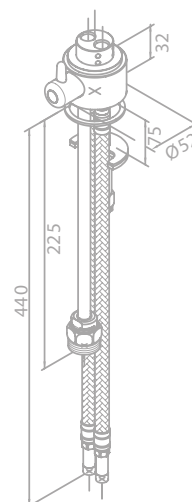

X-Change connector kit for kitchen and bathroom mixers

Article no.: 48220.00

Finish: Chrome