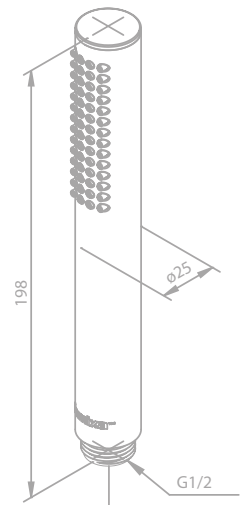

Standard features:

3 spray modes

HAND SHOWERS

Tube

Article no.: 76664.00

Finish: Chrome

Standard features:

1 spray mode