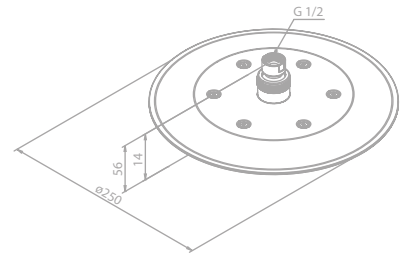

Silhouet

Article no.: 76663.61

Finish: Matt black

Standard features:

Ø250 mm

1 spray mode