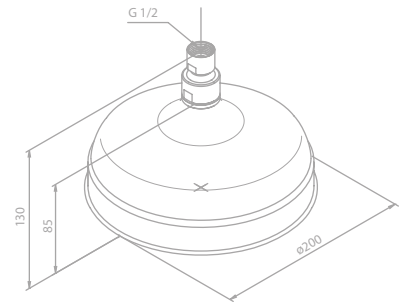

Tradition

Article no.: 37221.77

Finish: Polished brass (PVD)

Standard features:

Ø200 mm

1 spray mode