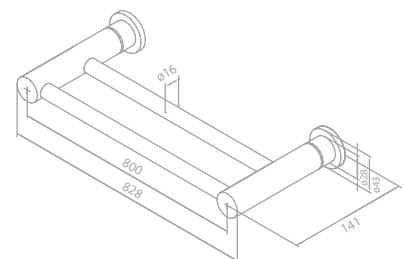

BATHROOM ACCESSORIES

Towel rail 800 mm

Article no.: 48300.00

Finish: Chrome

Towel rail 500 mm

Article no.: 48304.00

Finish: Chrome

Twin towel rail 800 mm

Article no.: 48315.00

Finish: Chrome