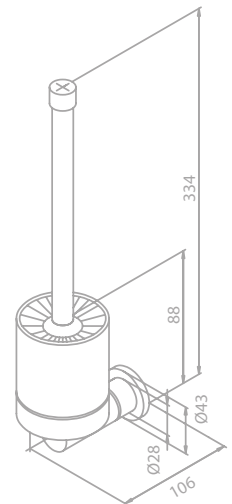

Toothbrush holder

Article no.: 48305.00

Finish: Chrome