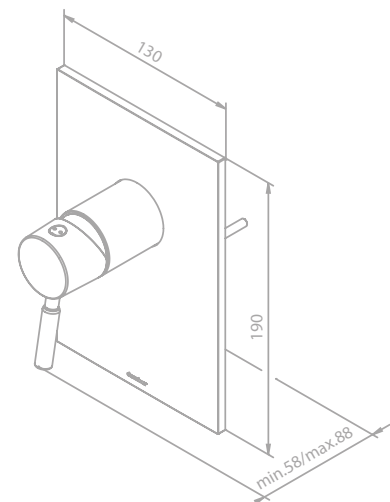

CONCEALED NON-THERMOSTATIC MIXER

Non-thermostatic shower mixer box

Article no.: 47036.00

Standard features:

- Build-in depth (min. 75mm - max. 105mm)
- Ceramic cartridge
- Check valves

Exposed kit with diverter non-thermostatic

Article no.: 14703.00

Finish: Chrome

Standard features:

- Cover plate and handle in metal
- For shower mixer box (47036.00)

Exposed kit non-thermostatic

Article no.: 14753.00

Finish: Chrome

Standard features:

- Cover plate and handle in metal
- For shower mixer box (47036.00)