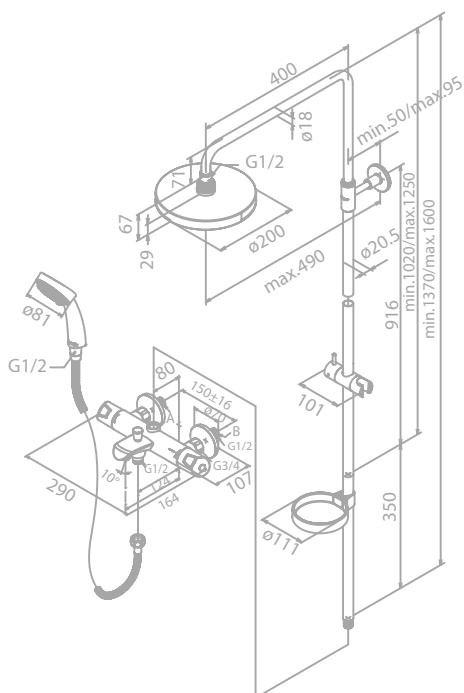

Note: Telescopic top rail adjustable in height from 1370 mm up to 1600 mm.

ELIZA

Shower system with thermostat,
head shower, hand shower and
anti-twist shower hose

Article no.: 57912.00

Finish: Chrome

1750 mm shower hose in metal