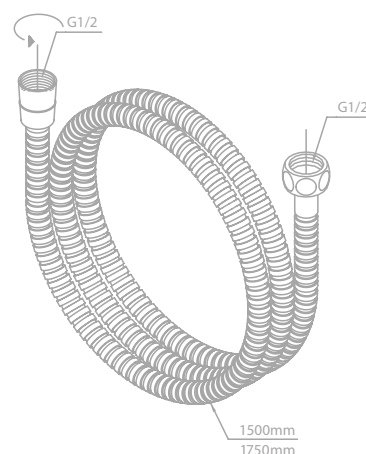

SHOWER ACCESSORIES

Shower hose in metal 1500 mm

Article no.: 76652.46

Finish: Steel (PVD)

Standard features:

Anti-twist

Shower hose in metal 1750 mm

Article no.: 76653.46

Finish: Steel (PVD)

Standard features:

Anti-twist

Shower hose in metal 1500 mm

Article no.: 76652.79

Finish: Brushed brass (PVD)

Standard features:

Anti-twist

Shower hose in metal 1750 mm

Article no.: 76653.79

Finish: Brushed brass (PVD)

Standard features:

Anti-twist

Shower hose in metal 1500 mm

Article no.: 76652.87

Finish: Brushed copper(PVD)

Standard features:

Anti-twist

Shower hose in metal 1750 mm

Article no.: 76653.87

Finish: Brushed copper(PVD)

Standard features:

Anti-twist