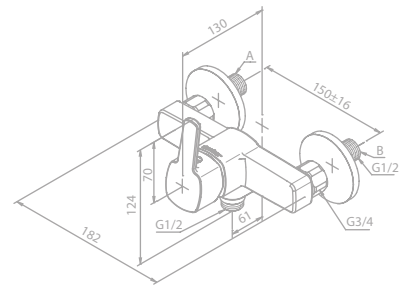

Standard features:

- Ceramic cartridge
- 1/2" connection for hand shower hose
- Standard 150 mm centers
- Wall plates & eccentric unions