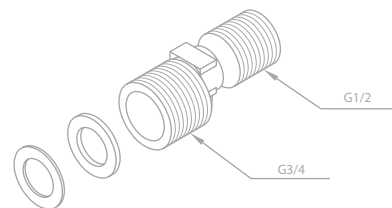

Wall plates with 3/4" nuts 1/2"

SHOWER ACCESSORIES

Eccentric unions (2 pieces)

Article no.: 69117.00

Finish: Chrome

Standard features:

Eccentric unions 3/4" x 1/2"

Diverter