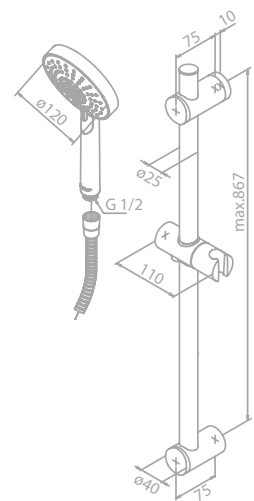

SHOWER SETS

Fair Jet Flex Extended

Article no.: 76520.00

Finish: Chrome

Standard features:

1750 mm shower hose in plastic

Flexible fastening in both ends of the rail

3 spray modes

Kudos Plus

Article no.: 76670.00

Finish: Chrome

Standard features:

1750 mm shower hose in plastic

Flexible fastening in top of the rail

5 spray modes

1 spacer included