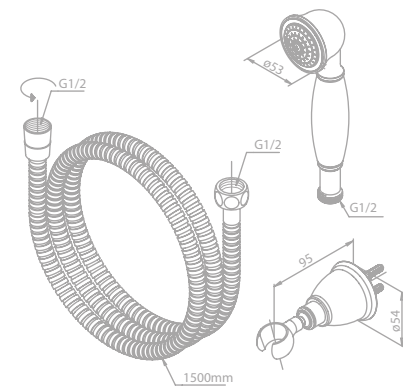

Kudos Plus

Article no.: 76667.00

Finish: Chrome

Standard features:

1500 mm shower hose in plastic

Adjustable wall bracket

5 spray modes