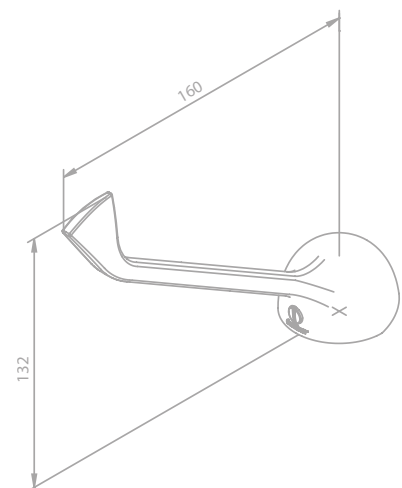

SPACE

Basin mixer with sidespray

Article no.: 10030.00

Finish: Chrome

Standard features:

Ceramic cartridge

Pillar tap

Article no.: 10830.00

Finish: Chrome

Standard features:

Ceramic cartridge

Rehab handle

Article no.: 48420.00

Finish: Chrome