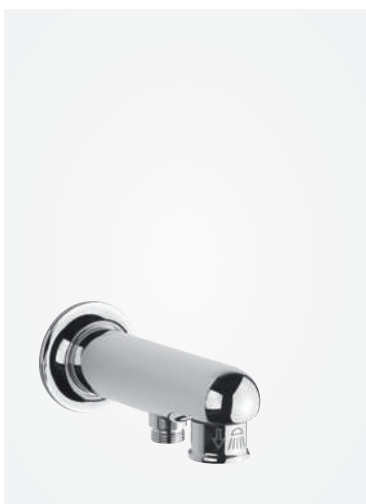

Spout 140 mm

Article no.: 28033.00

Finish: Chrome

Standard features:

Diverter

1/2" connection for hand shower hose

3/4" connection