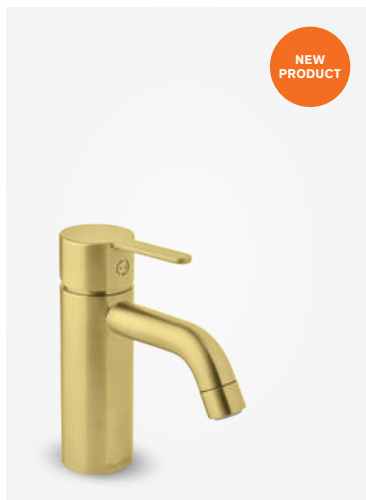

Finish: Steel (PVD)

Standard features:

1 spray mode

SILHOUET

SILHOUET

Basin mixer - small

Article no.: 74021.79
Finish: Brushed brass (PVD)

Standard features:
 Ceramic cartridge
 6 l/min aerator