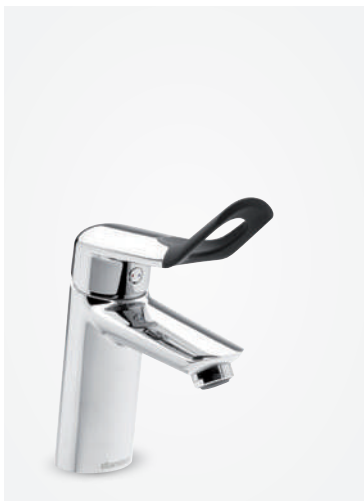

Article no.: 57960.30

Finish: Chrome

1750 mm Easyflex silver hose

Standard features:

- Standard 150 mm centers
- Wall plates & eccentric unions
- Integrated diverter
- 250 mm head shower
- Ø140 mm hand shower
- Innovative twist function

Note: Telescopic top rail adjustable in height from 1020 mm up to 1250 mm.

CLOVER EASY

CLOVER EASY

Basin mixer

Article no.: 60867.74

Finish: Chrome/Black

Standard features:

Ceramic cartridge