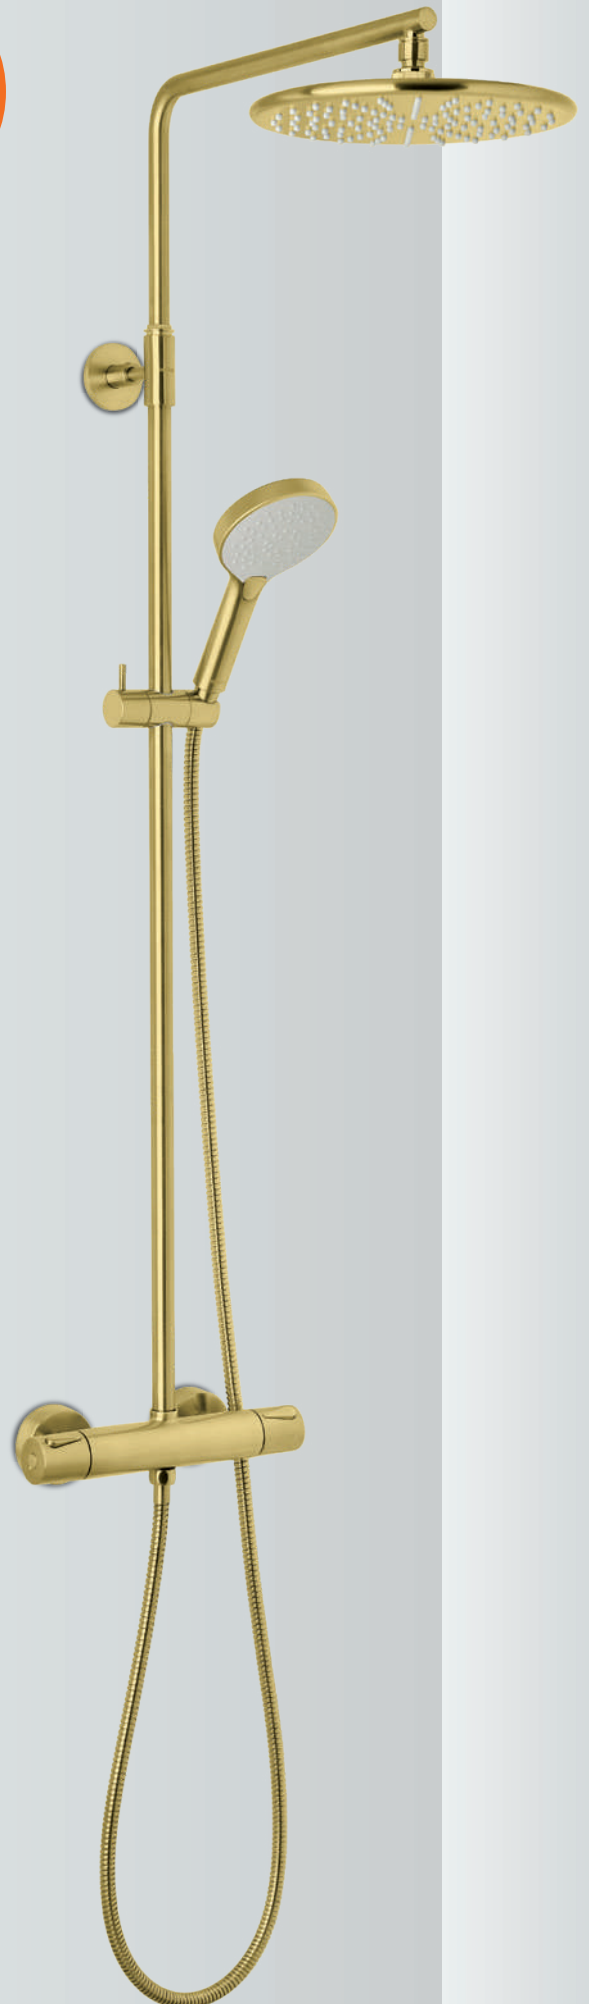

SILHOUET

NEW
PRODUCT

Shower system with thermostat,
head shower, hand shower and
anti-twist shower hose

Article no.: 57954.79

Finish: Brushed brass (PVD)

Standard features:

Standard 150 mm centers
Wall plates & eccentric unions
Integrated diverter
1750 mm shower hose in metal
250 mm head shower
Ø110 mm hand shower

Note: Telescopic top rail adjustable in height from
1020 mm up to 1250 mm.