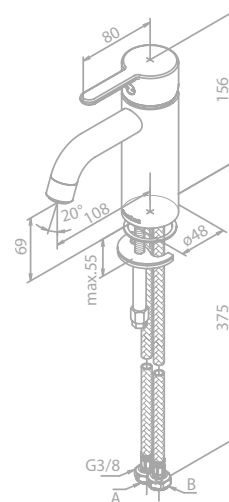

Basin mixer - medium

Article no.: 74930.79
Finish: Brushed brass (PVD)

Standard features:
Ceramic cartridge
6 l/min aerator

Pop up waste with click-function:
Article no.: 23850.79