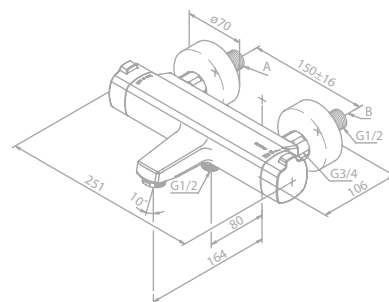

Standard features:

- Ceramic cartridge
- 1/2" connection for hand shower hose
- Standard 150 mm centers
- Wall plates & eccentric unions
- Diverter in handle