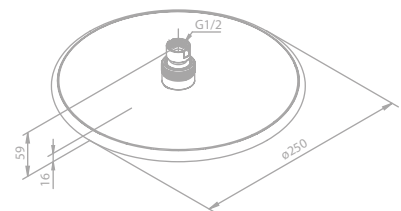

Article no.: 76663.87

Finish: Brushed copper (PVD)

Standard features:

Ø250 mm

1 spray mode

HEAD SHOWERS

Tradition

Article no.: 37221.00