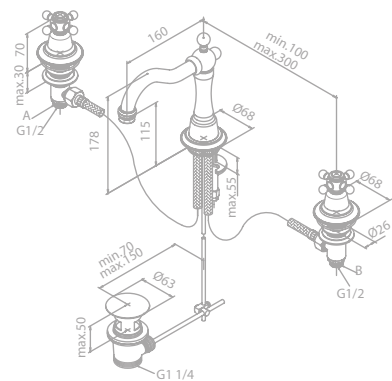

H.C. ANDERSEN COLLECTION

TRADITION

3-hole basin mixer

Article no.: 37078.00

Finish: Chrome

Standard features:

Ceramic head valve

Pop up waste