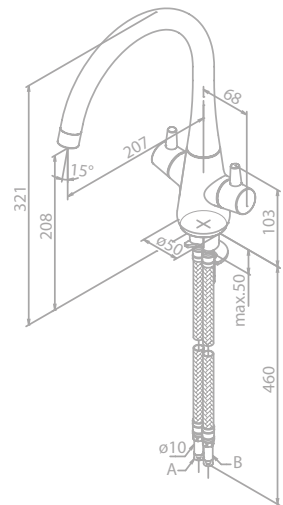

BELL

Kitchen mixer

Article no.: 90078.00

Finish: Chrome

Standard features:

- Ceramic head valve
- Swivel spout
- 120° swivel limitation

Kitchen mixer

Article no.: 90047.00