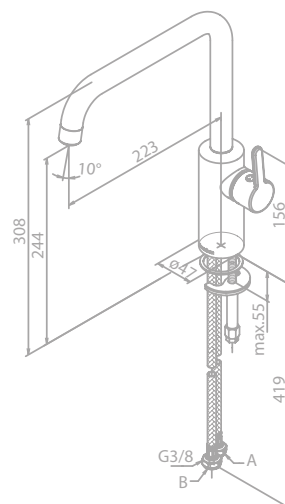

SILHOUET

Kitchen mixer

Article no.: 74081.46

Finish: Steel (PVD)

Standard features:

- Ceramic cartridge
- 8 l/min aerator
- Swivel spout
- 120° swivel limitation
- Dishwasher shut off valve

Kitchen mixer

Article no.: 74081.79

Finish: Brushed brass (PVD)

Standard features:

- Ceramic cartridge
- 8 l/min aerator
- Swivel spout
- 120° swivel limitation
- Dishwasher shut off valve

Kitchen mixer

Article no.: 74081.87

Finish: Brushed copper (PVD)

Standard features:

- Ceramic cartridge
- 8 l/min aerator
- Swivel spout
- 120° swivel limitation
- Dishwasher shut off valve