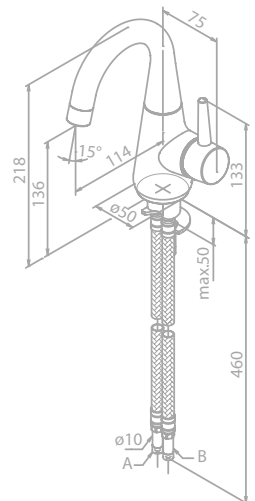

Standard features:

- Ceramic head valve
- Swivel spout
- 120° swivel limitation

Basin mixer

Article no.: 90817.00

Finish: Chrome

Standard features:

- Ceramic cartridge
- Swivel spout
- 120° swivel limitation