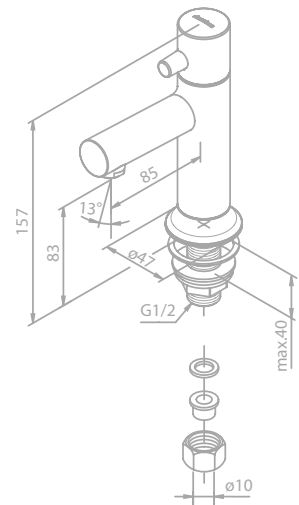

Pillar tap - high

Article no.: 48017.46

Finish: Steel (PVD)

Standard features:

Ceramic cartridge