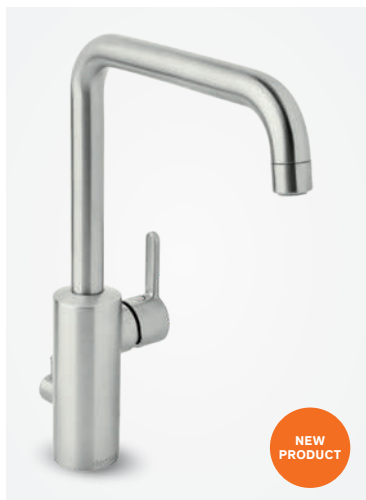

SILHOUET

Kitchen mixer

Article no.: 74081.46

Finish: Steel (PVD)

Standard features:

- Ceramic cartridge
- 8 l/min aerator
- Swivel spout
- 120° swivel limitation
- Dishwasher shut off valve