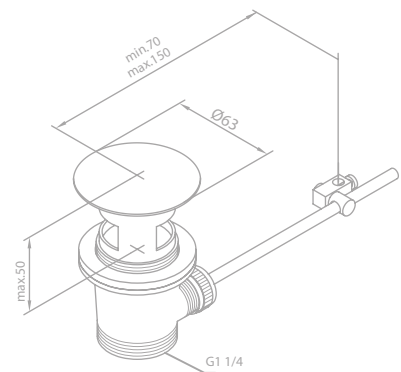

Pop up waste with pull rod

Article no.: 49240.80

Finish: Polished Copper (PVD)