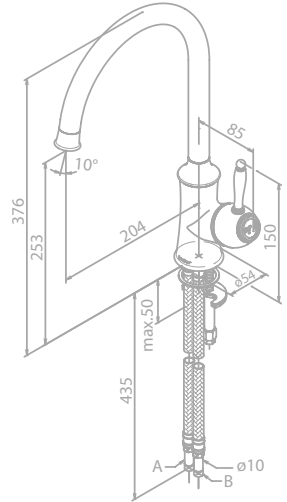

- Ceramic cartridge
- Swivel spout
- 120° swivel limitation

Kitchen mixer

Article no.: 37069.77

Finish: Polished brass (PVD)

Standard features:

- Ceramic cartridge
- Swivel spout
- 120° swivel limitation

Kitchen mixer