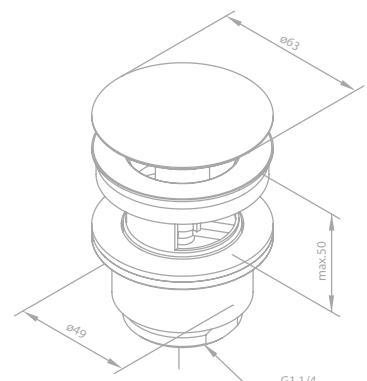

PRODUCT ACCESSORIES

Pop up waste with click-function

Article no.: 23850.00

Finish: Chrome

Pop up waste with click-function

Article no.: 23850.61

Finish: Matt black

Pop up waste with click-function

Article no.: 23850.77

Finish: Polished brass (PVD)

Pop up waste with click-function

Article no.: 23850.80

Finish: Polished Copper (PVD)