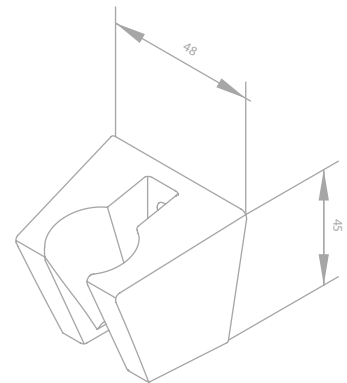

**Fixed wall bracket
for hand shower**

Article no.: 76610.61

Finish: Matt black