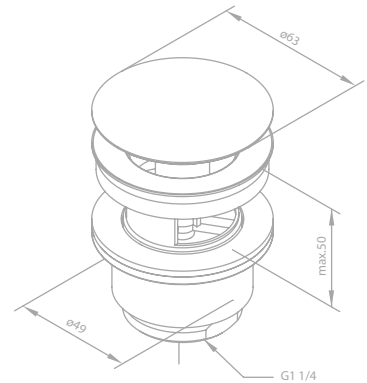

Pop up waste with click-function

Article no.: 23850.61

Finish: Matt black