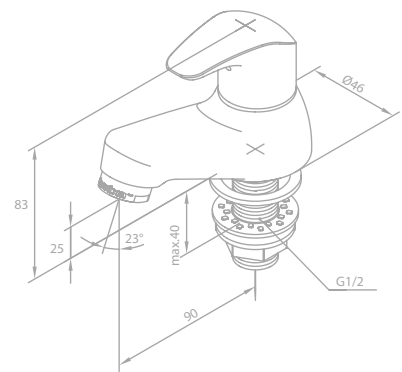

Rehab handle

Article no.: 48420.00

Finish: Chrome