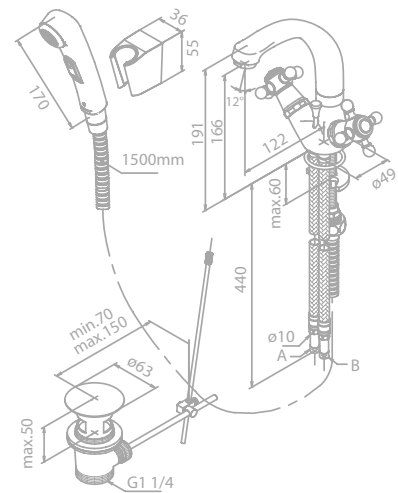

H.C. ANDERSEN COLLECTION

TRADITION

Basin mixer

Article no.: 37029.00

Finish: Chrome

Standard features:

Ceramic head valve

Pop up waste

Bidet mixer

Article no.: 37035.00

Finish: Chrome

Standard features:

Ceramic head valve

Pop up waste

Basin mixer with sidespray

Article no.: 37040.00

Finish: Chrome

Standard features:

Ceramic head valve

Pop up waste