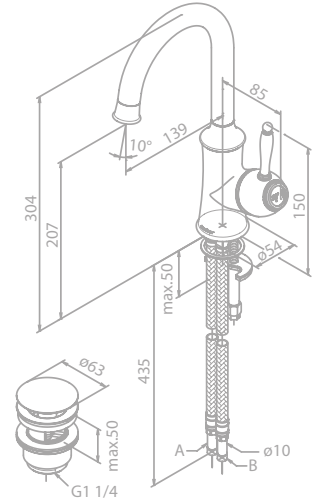

Standard features:

- Ceramic cartridge
- Swivel spout
- 120° swivel limitation
- Pop up waste with click-function

Pillar tap

Article no.: 37014.00

Finish: Chrome

Standard features:

- Ceramic head valve

Pillar tap