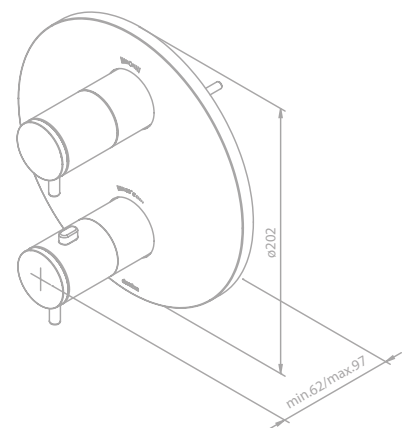

CONCEALED THERMOSTATIC MIXER

Thermostatic 2-way built in shower mixer box

Article no.: 57031.00

Standard features:

Build-in depth (min. 75mm - max. 105mm)
Ceramic cartridge
Check valves

Exposed kit - thermostatic

Article no.: 76704.00

Finish: Chrome

Standard features:

Cover plate and handle in metal
With diverter
For shower mixer box (57031.00)

Exposed kit - thermostatic

Article no.: 76704.61

Finish: Matt black

Standard features:

Cover plate and handle in metal
With diverter
For shower mixer box (57031.00)