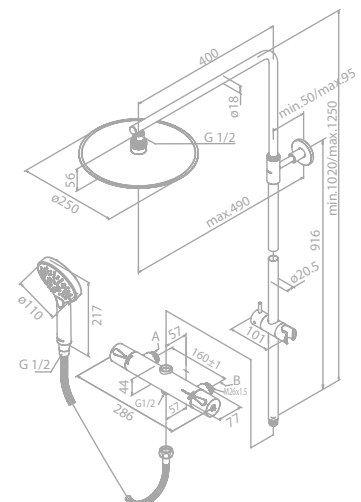

Shower system

Article no.: 57954.61
Finish: Matt black

Standard features:
Standard 150 mm centers
Wall plates & eccentric unions
Integrated diverter
250 mm head shower
Ø110 mm hand shower
1750 mm hose in metal

Note: Telescopic top rail adjustable in height from 1020 mm up to 1250 mm.