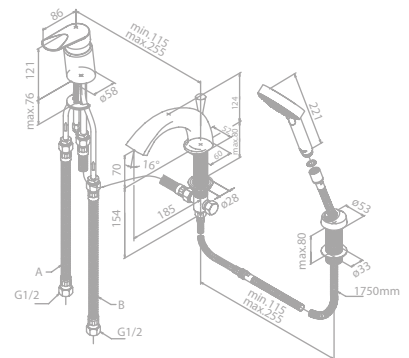

Standard features:

- Ceramic cartridge
- Shower set as shown
- Diverter
- 5 spray modes
- 1/2" connection for hand shower hose