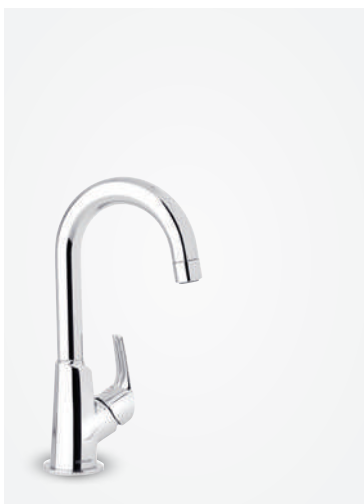

ROWAN

Piccolo basin mixer

Article no.: 67721.00

Finish: Chrome

Standard features:

- Ceramic cartridge
- Pop up waste with click-function
- Swivel spout
- 120° swivel limitation