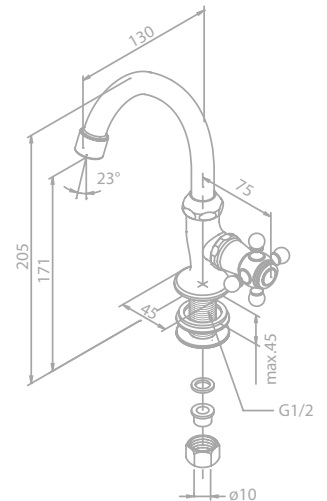

H.C. ANDERSEN COLLECTION

TRADITION

Basin mixer

Article no.: 37621.00

Finish: Chrome

Standard features:

- Ceramic cartridge
- Swivel spout
- 120° swivel limitation
- Pop up waste with click-function

Pillar tap

Article no.: 37014.00

Finish: Chrome

Standard features:

- Ceramic head valve

Pillar tap

Article no.: 37016.00

Finish: Chrome

Standard features:

- Ceramic head valve
- Swivel spout