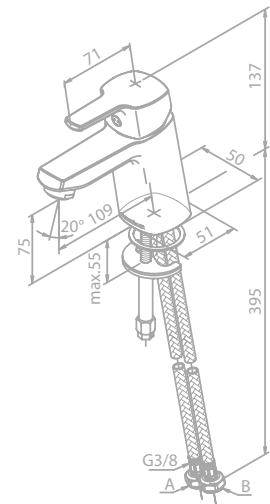

Basin mixer

Article no.: 17821.00

Finish: Chrome

Standard features:

Ceramic cartridge
6 l/min aerator
Pop up waste