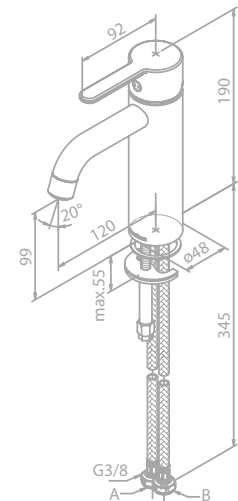

Basin mixer - large

Article no.: 74013.46

Finish: Steel (PVD)

Standard features:

Ceramic cartridge

6 l/min aerator

Pop up waste with click-function:

Article no.: 23850.46