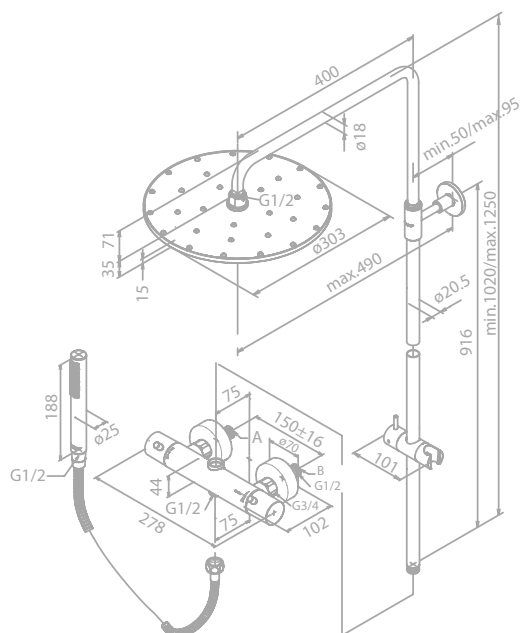

ELIZA

Shower system with thermostat,
head shower, hand shower and
anti-twist shower hose

Article no.: 57912.00

Finish: Chrome

1750 mm shower hose in metal

Article no.: 57912.30

Finish: Chrome

1750 mm Easyflex silver shower hose

Standard features:

Standard 150 mm centers

Wall plates & eccentric unions

Integrated diverter

300 mm head shower

Tube hand shower

Note: Telescopic top rail adjustable in height from
1020 mm up to 1250 mm.