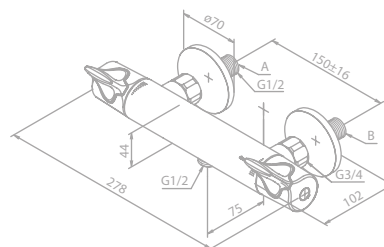

Article no.: 57403.74

Finish: Chrome/Black

Standard features:

Ceramic cartridge

1/2" connection for hand shower hose

Standard 150 mm centers

Wall plates & eccentric unions

Thermixa 300 Thermostatic bath/shower mixer