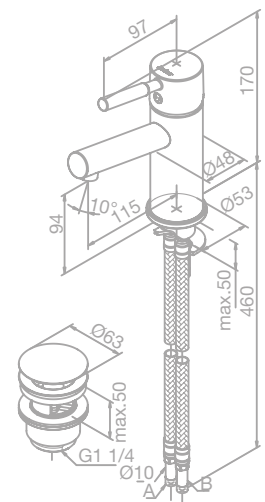

MERKUR

Basin mixer

Article no.: 14847.00

Finish: Chrome

Standard features:

Ceramic cartridge
Pop up waste with click-function

Piccolo basin mixer

Article no.: 14767.00

Finish: Chrome

Standard features:

Ceramic cartridge

Piccolo basin mixer

Article no.: 14747.00

Finish: Chrome

Standard features:

Ceramic cartridge
Pop up waste with click-function