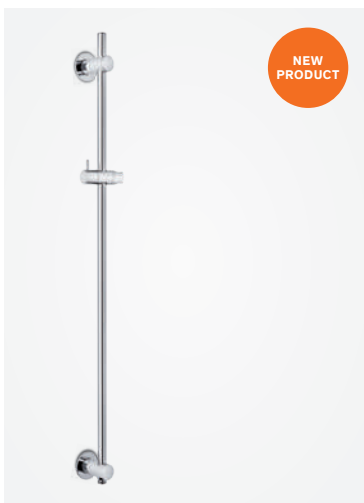

Article no.: 76612.00

Finish: Chrome

Standard features:

- 1/2" connection
- For concealed installation

SHOWER ACCESSORIES

Vario slide rail 900 mm

Article no.: 76601.00

Finish: Chrome

Standard features:

Soap dish

Adjustable shower rail

Shower rail with integrated outlet and holder

Article no.: 76685.00

Finish: Chrome

Standard features:

Flexible fastening in top of the rail