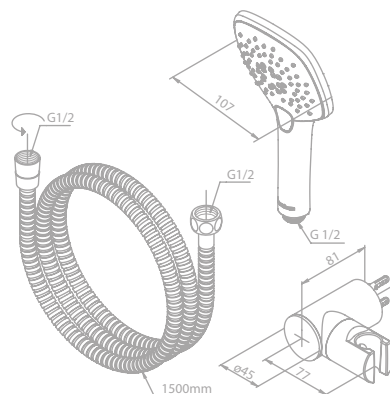

BATH SETS

Fair Jet

Article no.: 76674.00

Finish: Chrome

Standard features:

1500 mm shower hose in plastic

Wall bracket

1 spray mode

Plus

Article no.: 76512.00

Finish: Chrome

Standard features:

1500 mm shower hose in plastic

Adjustable wall bracket

3 spray modes

Slate 4

Article no.: 76690.74

Finish: Chrome/Black

Standard features:

1500 mm shower hose in plastic

Adjustable wall bracket

3 spray modeS