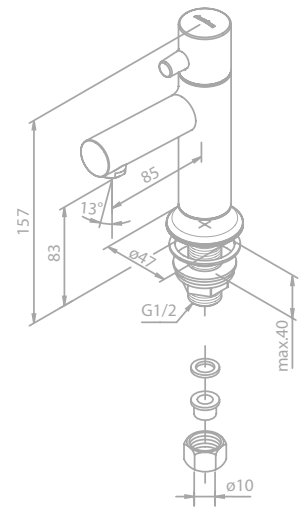

Pillar tap - high

Article no.: 48017.61

Finish: Matt black

Standard features:

Ceramic cartridge