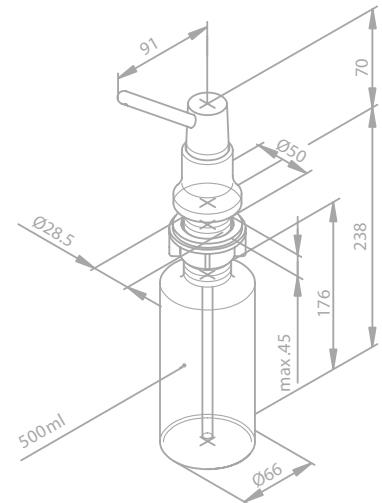

Dispenser

Article no.: 48005.00

Finish: Chrome

Standard features:

75 mm nozzle