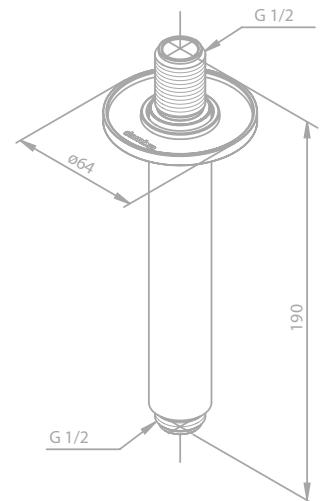

Arm - ceiling mounted

Article no.: 76618.61

Finish: Matt black