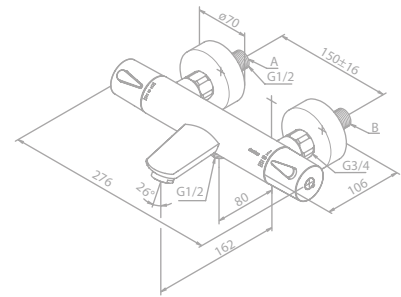

Note: Telescopic top rail adjustable in height from 1020 mm up to 1250 mm.

SILHOUET

Silhouet Thermostatic bath/shower mixer

Article no.: 74500.87

Finish: Brushed copper (PVD)

Standard features:

- Ceramic cartridge
- 1/2" connection for hand shower hose
- Standard 150 mm centers
- Wall plates & eccentric unions
- Diverter in handle