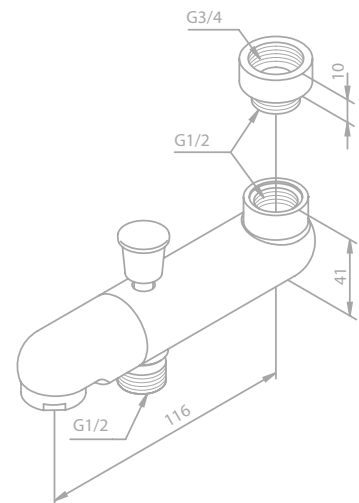

SHOWER ACCESSORIES

Spout

Article no.: 27802.00

Finish: Chrome

Standard features:

Bath spout for thermostatic mixer

Note:

Only suitable for 2745000 and 2765000

Universal spout

Article no.: 28595.00

Finish: Chrome

Standard features:

Bath spout with diverter for thermostatic mixer

Universal cover plate

Article no.: 48250.00

Finish: Chrome

Standard features:

Universal cover plate (264 × 70 mm)