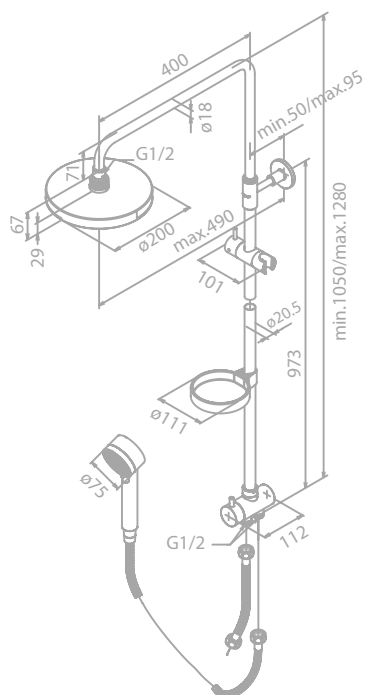

KUDOS COMPLETE 2

Shower set with head shower, hand shower
and anti-twist shower hose

Article no.: 76517.00

Finish: Chrome

Standard features:

Diverter
1/2" connection
Soap dish
1500 mm shower hose in metal
200 mm head shower
Ø75 mm hand shower

Note: Telescopic top rail adjustable in height from
1070 mm up to 1300 mm.