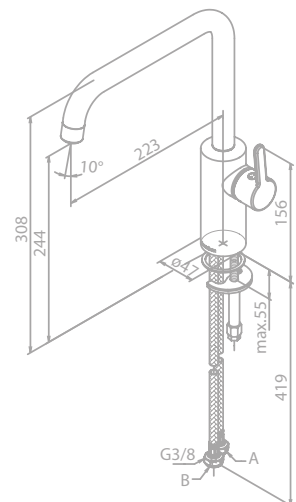

SILHOUET

Kitchen mixer

Article no.: 74081.00

Finish: Chrome

Standard features:

- Ceramic cartridge
- 8 l/min aerator
- Swivel spout
- 120° swivel limitation
- Dishwasher shut off valve

Kitchen mixer

Article no.: 74081.61

Finish: Matt black

Standard features:

- Ceramic cartridge
- 8 l/min aerator
- Swivel spout
- 120° swivel limitation
- Dishwasher shut off valve

Kitchen mixer

Article no.: 74081.77

Finish: Polished brass (PVD)

Standard features:

- Ceramic cartridge
- 8 l/min aerator
- Swivel spout
- 120° swivel limitation
- Dishwasher shut off valve