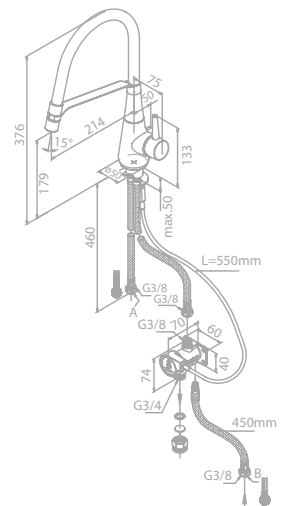

Kitchen mixer

Article no.: 90077.00

Finish: Chrome

Standard features:

- Ceramic cartridge
- Swivel spout
- 120° swivel limitation