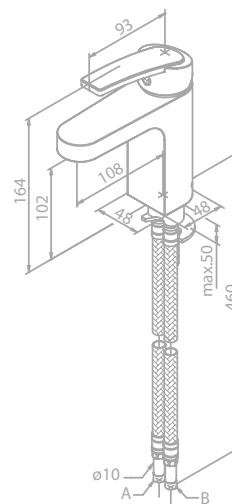

SLATE

Basin mixer

Article no.: 65817.74

Finish: Chrome/Black

Standard features:

- Ceramic cartridge
- Swivel spout
- 120° swivel limitation

Basin mixer

Article no.: 65857.00

Finish: Chrome

Standard features:

- Ceramic cartridge

Basin mixer

Article no.: 65857.74

Finish: Chrome/Black

Standard features:

- Ceramic cartridge