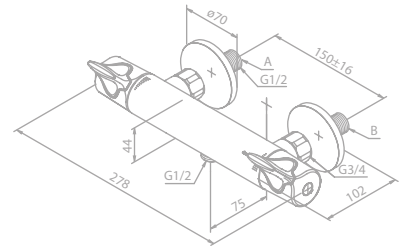

Standard features:

- Ceramic cartridge
- 1/2" connection for hand shower hose
- Standard 150 mm centers
- Wall plates & eccentric unions