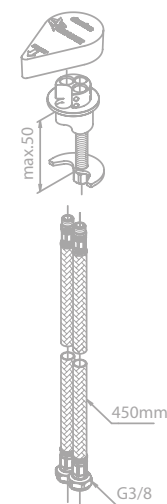

X-Change connector kit for bathroom mixers

Article no.: 48221.00

Finish: Chrome

Standard features:

Pop up waste with click-function