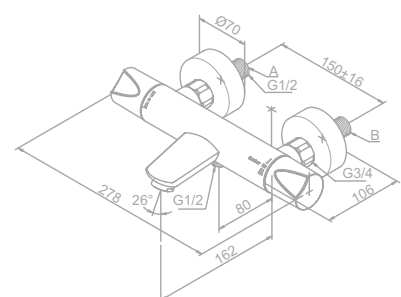

Article no.: 57502.74

Finish: Chrome/Black

Standard features:

- Ceramic cartridge
- 1/2" connection for hand shower hose
- Standard 150 mm centers
- Wall plates & eccentric unions
- Diverter in handle

THERMOSTATS