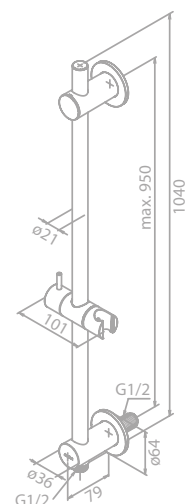

SHOWER ACCESSORIES

Vario slide rail 900 mm

Article no.: 76601.00

Finish: Chrome

Standard features:

Soap dish

Adjustable shower rail

Shower rail with integrated outlet and holder

Article no.: 76685.00

Finish: Chrome

Standard features:

Flexible fastening in top of the rail

For concealed installation

Shower rail with integrated outlet and holder

Article no.: 76685.61

Finish: Matt black

Standard features:

Flexible fastening in top of the rail

For concealed installation