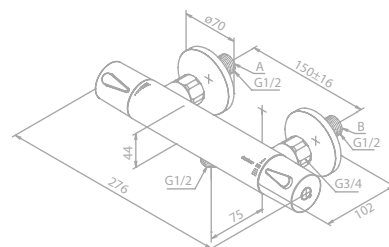

Standard features:

- Ceramic cartridge
- 1/2" connection for hand shower hose
- Standard 150 mm centers
- Wall plates & eccentric unions