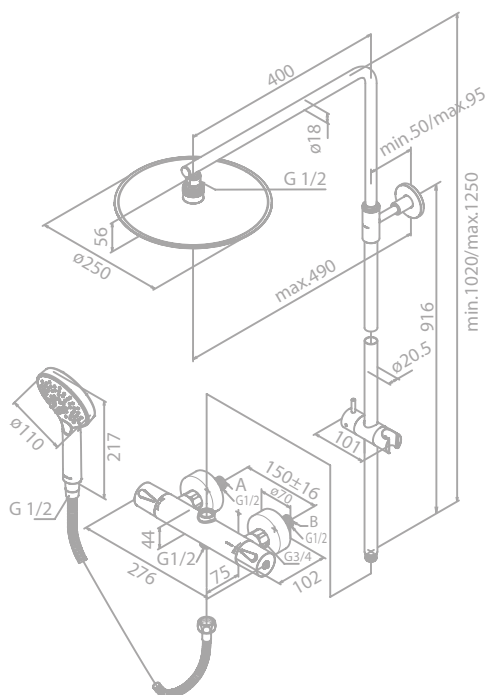

Standard features:

Standard 150 mm centers

Wall plates & eccentric unions

Integrated diverter

1750 mm shower hose in metal

250 mm head shower

Ø110 mm hand shower

Note: Telescopic top rail adjustable in height from
1020 mm up to 1250 mm.