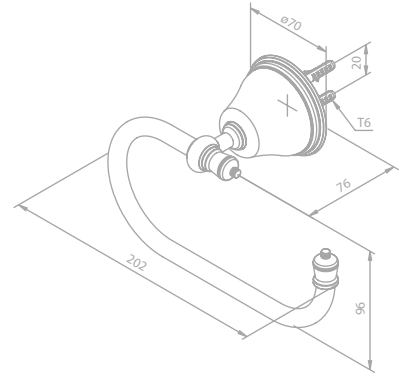

Article no.: 37306.00

Finish: Chrome

H.C. ANDERSEN COLLECTION

TRADITION

Toilet roll holder

Article no.: 37307.00

Finish: Chrome

Toilet roll holder