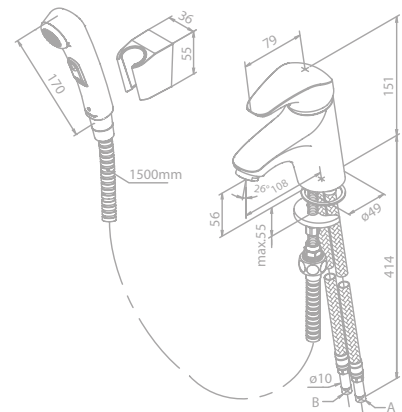

Pillar tap

Article no.: 10830.00

Finish: Chrome

Standard features:

Ceramic cartridge