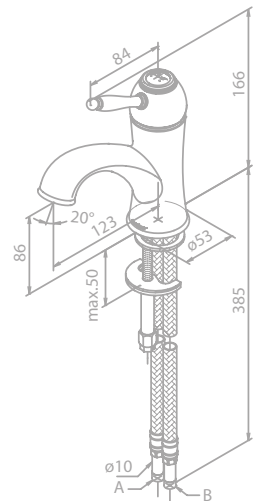

Ceramic cartridge

Basin mixer

Article no.: 37034.77

Finish: Polished brass (PVD)

Standard features:

Ceramic cartridge

Basin mixer

Article no.: 37034.80