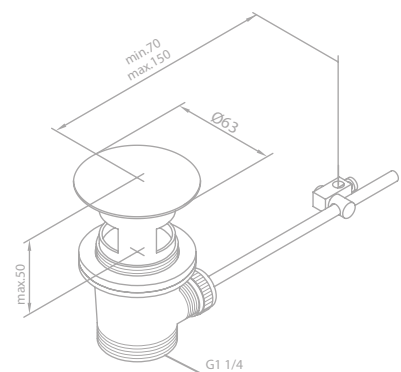

PRODUCT ACCESSORIES

Pop up waste with pull rod

Article no.: 49240.00

Finish: Chrome

Pop up waste with pull rod

Article no.: 49240.77

Finish: Polished brass (PVD)

Pop up waste with pull rod

Article no.: 49240.80

Finish: Polished Copper (PVD)