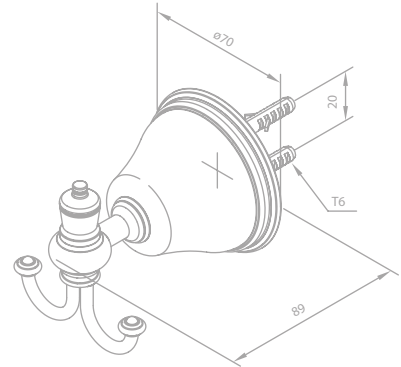

Robe hook

Article no.: 37306.00

Finish: Chrome