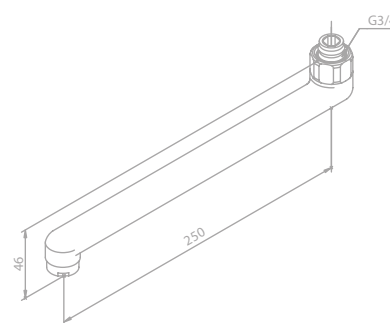

Swivel spout 300 mm

Article no.: 48089.00

Finish: Chrome

Standard features:

300 mm swivel spout with aerator