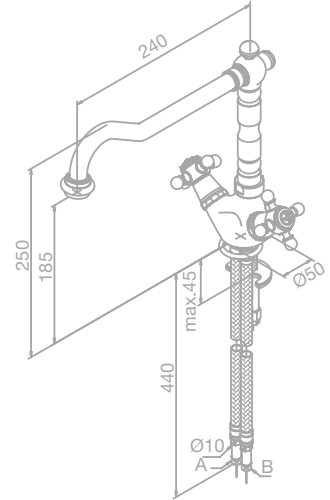

Kitchen mixer

Article no.: 37005.00

Finish: Chrome

Standard features:

Ceramic head valve

Swivel spout