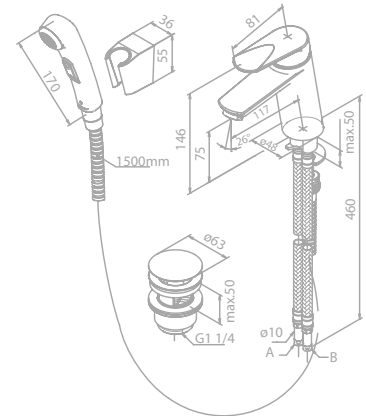

CLOVER GREEN

Basin mixer with sidespray

Article no.: 60837.10

Finish: Chrome

Standard features:

- Ceramic cartridge
- 6 l/min aerator
- Pop up waste with click-function

3-hole bath shower mixer

Article no.: 60013.00

Finish: Chrome

Standard features:

- Ceramic cartridge
- Shower set as shown
- Diverter
- 5 spray modes
- 1/2" connection for hand shower hose