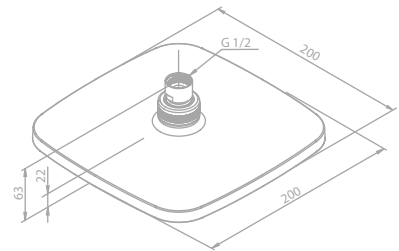

HEAD SHOWERS

Pine

Article no.: 76662.00

Finish: Chrome

Standard features:

200×200 mm

1 spray mode

Kudos Grande