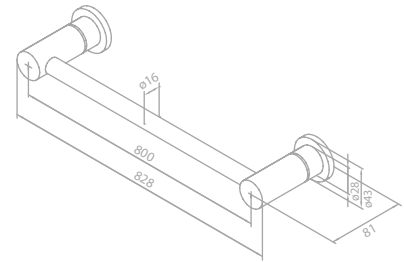

BATHROOM ACCESSORIES

Towel rail 800 mm

Article no.: 48300.00

Finish: Chrome

Towel rail 500 mm

Article no.: 48304.00

Finish: Chrome

Twin towel rail 800 mm