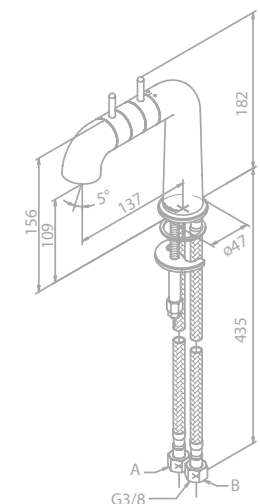

- Ceramic head valve
- Adjustable aerator

Shower system

Article no.: 73600.00

Finish: Chrome

Standard features:

- Ceramic head valve
- Twistable head shower
- 1/2" connection for hand shower hose
- Standard 150 mm centers
- Integrated diverter
- 1500 mm shower hose in black plastic