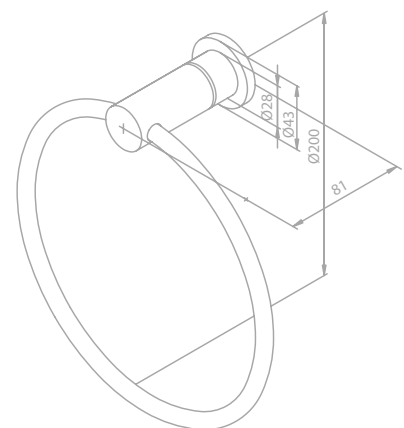

BATHROOM ACCESSORIES

Twin towel rail 500 mm

Article no.: 48313.00

Finish: Chrome

Twin swivel towel rail

Article no.: 48322.00

Finish: Chrome

Towel ring

Article no.: 48303.00

Finish: Chrome