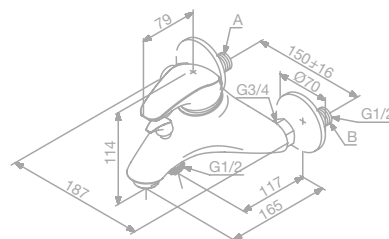

Standard features:

- Ceramic cartridge
- Diverter
- 1/2" connection for hand shower hose
- Standard 150 mm centers
- Wall plates & eccentric unions