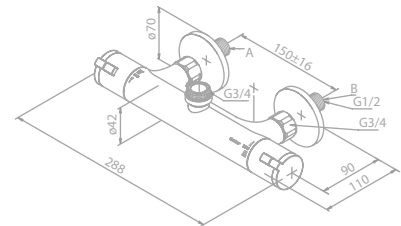

THERMOSTATS

Thermixa Zero Thermostatic shower mixer

Article no.: 57400.00

Finish: Chrome

Standard features:

- Ceramic cartridge
- 1/2" connection for hand shower hose
- Standard 150 mm centers
- Wall plates & eccentric unions

Thermixa Zero Thermostatic shower mixer

Article no.: 57410.00

Finish: Chrome

Standard features:

- Ceramic cartridge
- 3/4" connection for head shower
- Standard 150 mm centers
- Wall plates & eccentric unions

Thermostatic shower mixer

Article no.: 60400.00

Finish: Chrome

Standard features:

- Ceramic cartridge
- 1/2" connection for hand shower hose
- Standard 150 mm centers
- Wall plates & eccentric unions