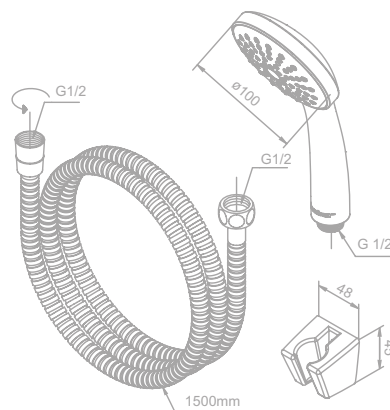

Article no.: 76674.00

Finish: Chrome

Standard features:

1500 mm shower hose in plastic

Wall bracket

1 spray mode

Plus

Article no.: 76512.00