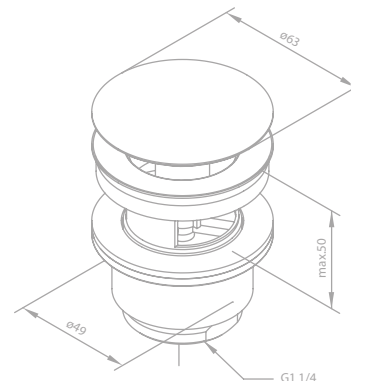

Pop up waste with click-function

Article no.: 23850.80

Finish: Polished Copper (PVD)