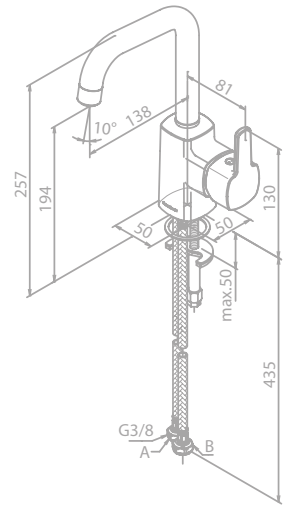

Basin mixer

Article no.: 17021.00

Finish: Chrome

Standard features:

Ceramic cartridge
6 l/min aerator