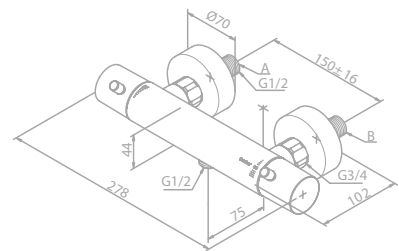

Standard features:

- Ceramic cartridge
- 1/2" connection for hand shower hose
- Standard 150 mm centers
- Wall plates & eccentric unions