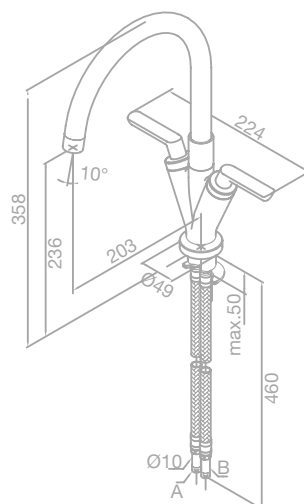

VENUS

Kitchen mixer

Article no.: 16047.00

Finish: Chrome

Standard features:

- Ceramic head valve
- Swivel spout
- 120° swivel limitation