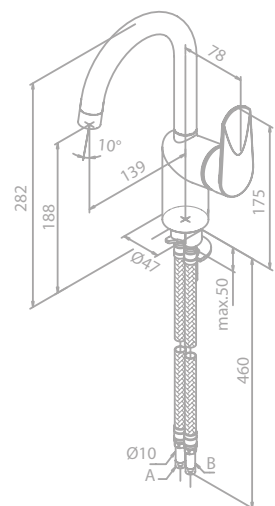

CLOVER GREEN

Basin mixer

Article no.: 60817.10

Finish: Chrome

Standard features:

- Ceramic cartridge
- 6 l/min aerator
- Swivel spout
- 120° swivel limitation