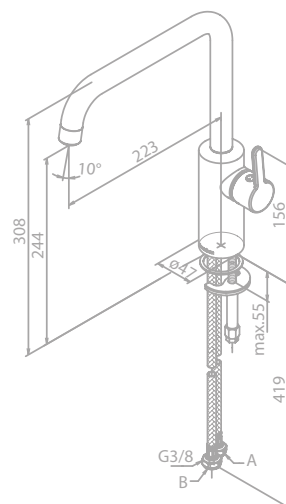

SILHOUET

Kitchen mixer

Article no.: 74086.46

Finish: Steel (PVD)

Standard features:

Ceramic cartridge
8 l/min aerator
Swivel spout
120° swivel limitation

Kitchen mixer

Article no.: 74086.79

Finish: Brushed brass (PVD)

Standard features:

Ceramic cartridge
8 l/min aerator
Swivel spout
120° swivel limitation

Kitchen mixer

Article no.: 74086.87

Finish: Brushed copper (PVD)

Standard features:

Ceramic cartridge
8 l/min aerator
Swivel spout
120° swivel limitation