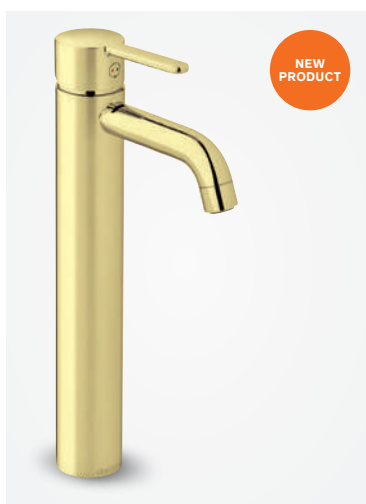

Basin mixer - large

Article no.: 74013.77
Finish: Polished brass (PVD)

Standard features:
Ceramic cartridge
6 l/min aerator

Pop up waste with click-function:
Article no.: 23850.77