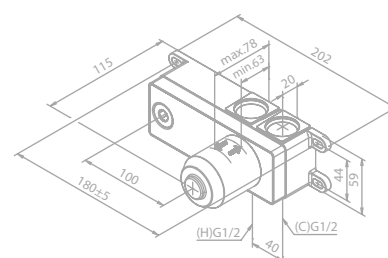

Standard features:

Build-in depth (min. 63mm - max. 78mm)
Ceramic cartridge
For black basin mixer