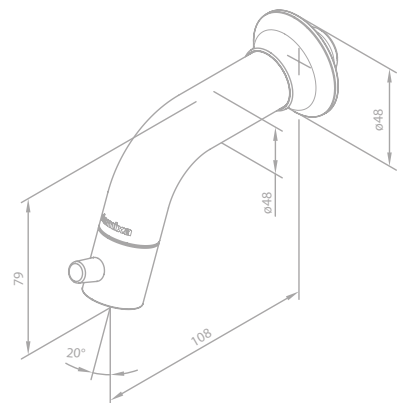

Standard features:

Ceramic cartridge

Pillar tap - wall mounted

Article no.: 48116.46

Finish: Steel (PVD)

Standard features:

Ceramic cartridge

SKY