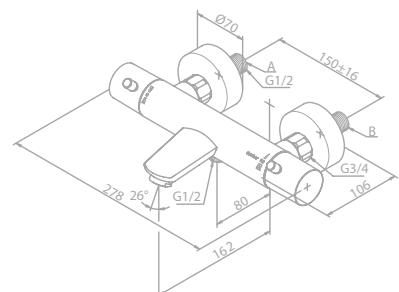

Standard features:

- Ceramic cartridge
- 1/2" connection for hand shower hose
- Standard 150 mm centers
- Wall plates & eccentric unions
- Diverter in handle