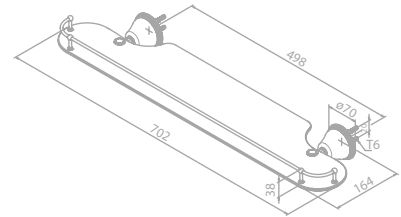

Toilet brush and holder

Article no.: 37312.00

Finish: Chrome