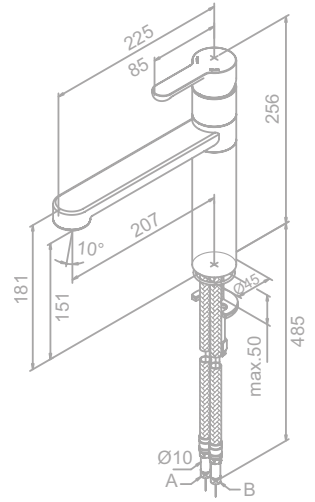

WILLOW

Kitchen mixer

Article no.: 35000.00

Finish: Chrome

Standard features:

Ceramic cartridge

Swivel spout

120° swivel limitation