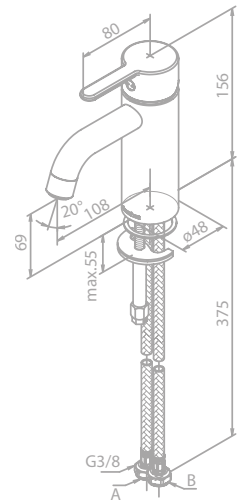

Basin mixer - medium

Article no.: 74930.87
Finish: Brushed copper (PVD)

Standard features:
Ceramic cartridge
6 l/min aerator

Pop up waste with click-function:
Article no.: 23850.87