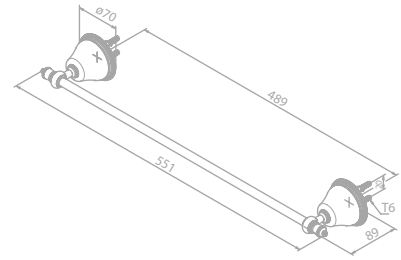

Twin towel rail 556 mm

Article no.: 37313.00

Finish: Chrome