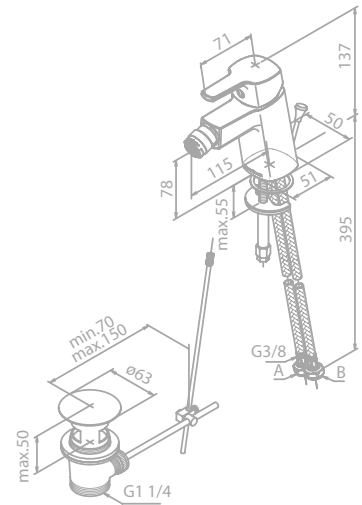

PINE

Bidet mixer

Article no.: 17831.00

Finish: Chrome

Standard features:

Ceramic cartridge

6 l/min aerator

Pop up waste