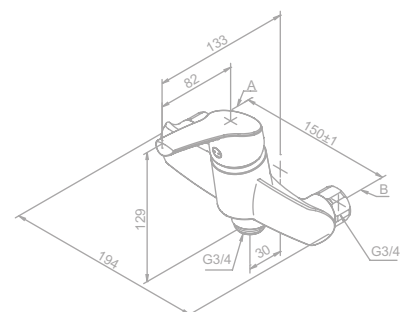

Standard features:

- Ceramic cartridge
- 3/4" connection
- Standard 150 mm centers

Note: Spouts to be ordered separately