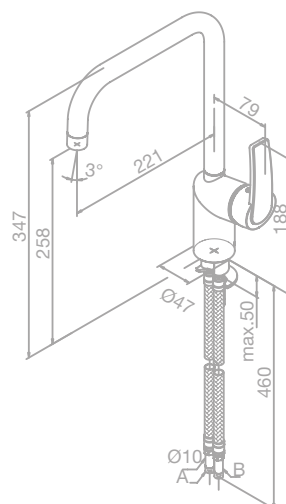

- Ceramic cartridge
- Swivel spout
- 120° swivel limitation

Kitchen mixer

Article no.: 65087.74

Finish: Chrome/Black

Standard features:

- Ceramic cartridge
- Swivel spout
- 120° swivel limitation

SLATE

SLATE