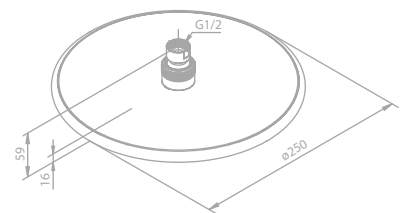

Silhouet

Article no.: 76663.87

Finish: Brushed copper (PVD)

Standard features:

Ø250 mm

1 spray mode