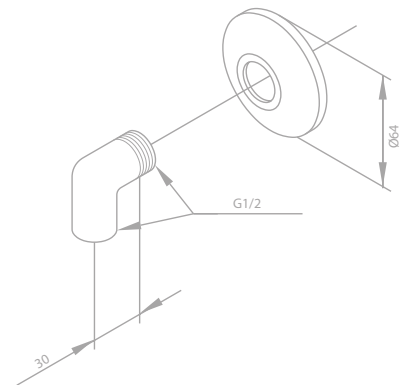

Standard features:

Elbow with plate. 1/2" thread N/M