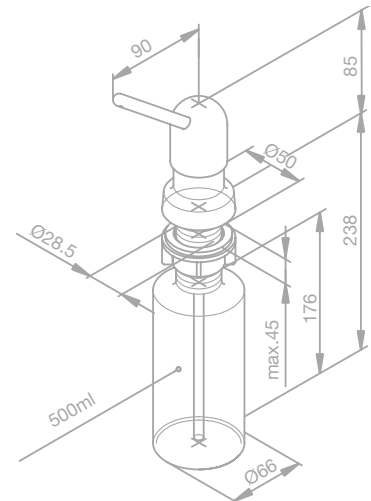

75 mm nozzle

Dispenser

Article no.: 48084.00

Finish: Chrome

Standard features:

90 mm nozzle

KITCHEN ACCESSORIES

Fixing plate Ø35-Ø65 mm