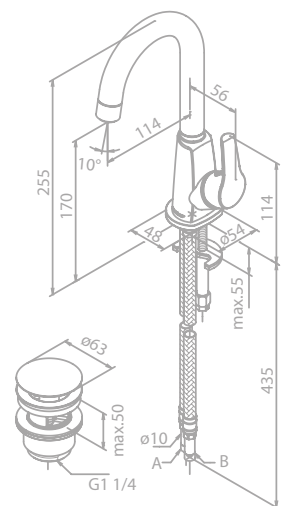

ROWAN

Piccolo basin mixer

Article no.: 67721.00

Finish: Chrome

Standard features:

- Ceramic cartridge
- Pop up waste with click-function
- Swivel spout
- 120° swivel limitation