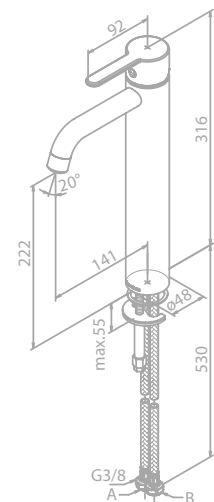

SILHOUET

Basin mixer - medium

Article no.: 74930.00

Finish: Chrome

Standard features:

Ceramic cartridge
6 l/min aerator

Basin mixer - medium

Article no.: 74921.00

Finish: Chrome

Standard features:

Ceramic cartridge
6 l/min aerator
Pop up waste with click-function

Basin mixer - large

Article no.: 74013.00

Finish: Chrome

Standard features:

Ceramic cartridge
6 l/min aerator