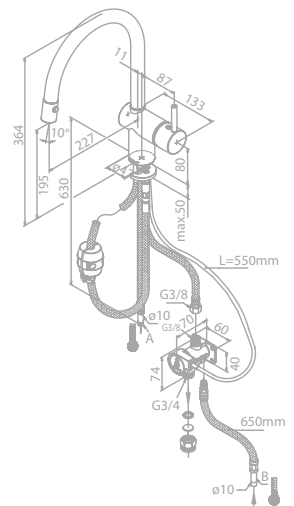

Kitchen mixer

Article no.: 18097.00

Finish: Chrome

Standard features:

- Ceramic cartridge
- Swivel spout
- 120° swivel limitation
- Adjustable aerator