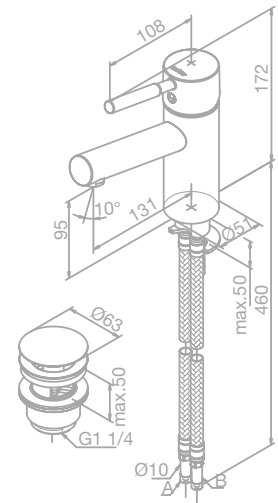

Piccolo basin mixer

Article no.: 14767.00

Finish: Chrome

Standard features:

Ceramic cartridge