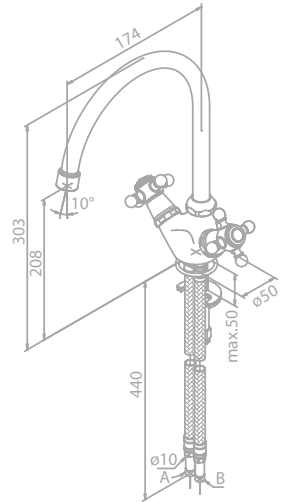

Kitchen mixer

Article no.: 37008.00

Finish: Chrome

Standard features:

Ceramic head valve

Swivel spout