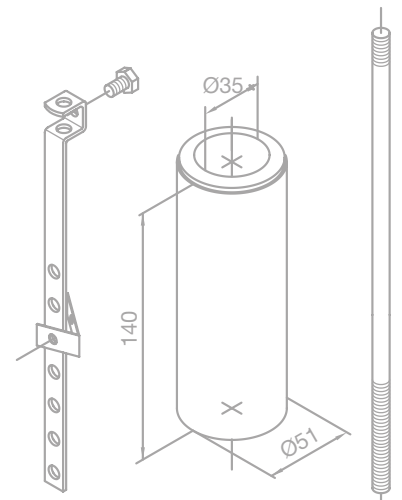

ARC

Cap and handle

Article no.: 48410.00
Finish: Chrome

Article no.: 48410.74
Finish: Chrome/Black

Article no.: 48410.75
Finish: Chrome/Red

Article no.: 48410.76
Finish: Chrome/White

Article no.: 48410.94
Finish: Steel/Black

Handle for bath shower mixer and shower mixer

Article no.: 48411.00
Finish: Chrome

Article no.: 48411.74
Finish: Chrome/Black

Article no.: 48411.75
Finish: Chrome/Red

Article no.: 48411.76
Finish: Chrome/White

Basin mixer extension

Article no.: 34790.00
Finish: Chrome