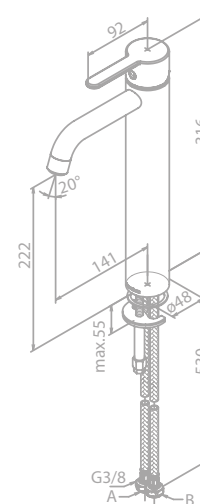

SILHOUET

Basin mixer - small

Article no.: 74021.77
Finish: Polished brass (PVD)

Standard features:
Ceramic cartridge
6 l/min aerator

Pop up waste with click-function:
Article no.: 23850.77

Basin mixer - medium

Article no.: 74930.77
Finish: Polished brass (PVD)

Standard features:
Ceramic cartridge
6 l/min aerator

Pop up waste with click-function:
Article no.: 23850.77

Basin mixer - large

Article no.: 74013.77
Finish: Polished brass (PVD)

Standard features:
Ceramic cartridge
6 l/min aerator

Pop up waste with click-function:
Article no.: 23850.77