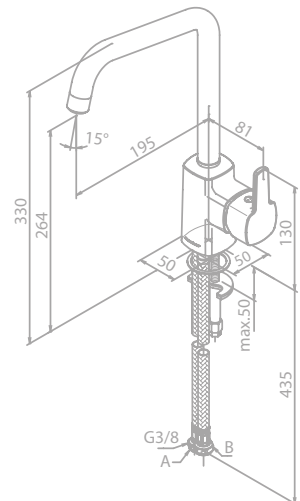

Kitchen mixer

Article no.: 17061.00

Finish: Chrome

Standard features:

- Ceramic cartridge
- 8 l/min aerator
- Swivel spout
- 120° swivel limitation
- Dishwasher shut off valve