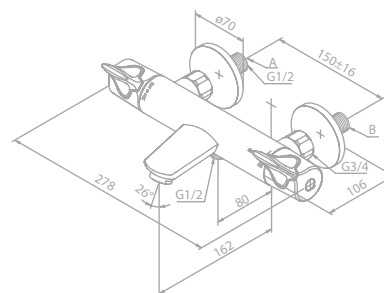

Article no.: 57503.74

Finish: Chrome/Black

Standard features:

Ceramic cartridge

1/2" connection for hand shower hose

Standard 150 mm centers

Wall plates & eccentric unions

Diverter in handle