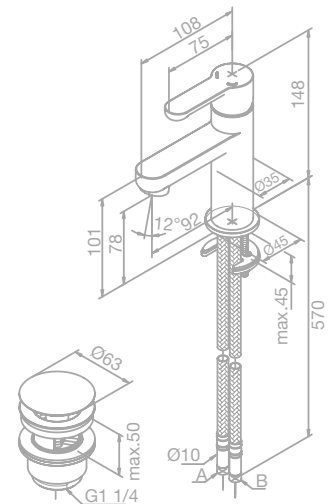

Basin mixer with open spout

Article no.: 35824.00

Finish: Chrome

Standard features:

Ceramic cartridge

Pop up waste with click-function