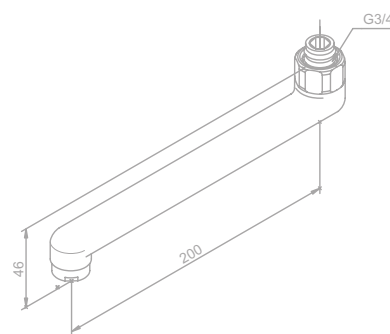

Standard features:

150 mm swivel spout with aerator

Swivel spout 200 mm

Article no.: 48075.00

Finish: Chrome

Standard features:

200 mm swivel spout with aerator

Swivel spout 250 mm