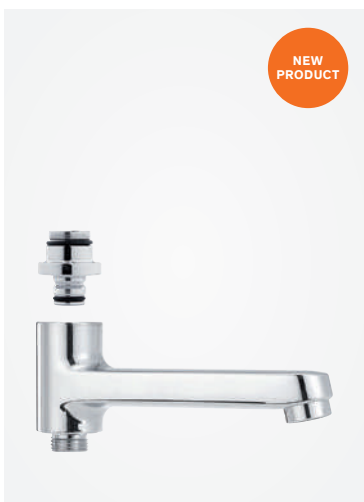

Note:

Only suitable for 2745000 and 2765000

Universal swing spout

Article no.: 48095.00

Finish: Chrome

Standard features:

Swing spout for thermostatic mixer

With integrated swing diverter