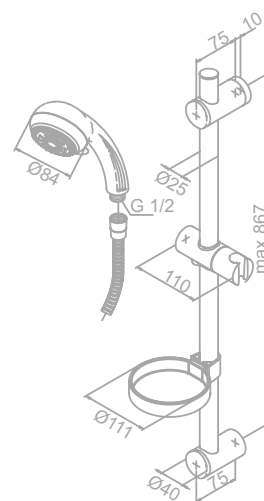

Standard features:

- Soap dish
- 1500 mm shower hose in plastic
- Flexible fastening in both ends of the rail
- 3 spray modes

Extra

Article no.: 76509.00

Finish: Chrome

Standard features:

- Soap dish
- 1500 mm shower hose in plastic
- Flexible fastening in top of the rail
- 5 spray modes
- 1 spacer included