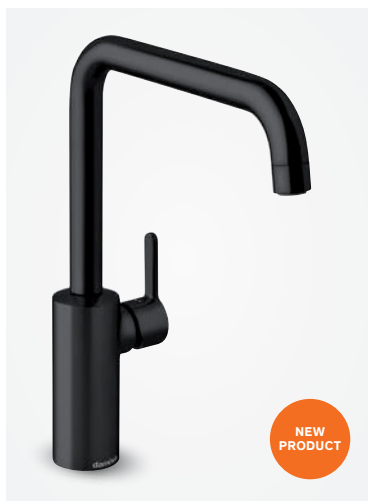

Kitchen mixer

Article no.: 74086.61

Finish: Matt black

Standard features:

- Ceramic cartridge
- 8 l/min aerator
- Swivel spout
- 120° swivel limitation