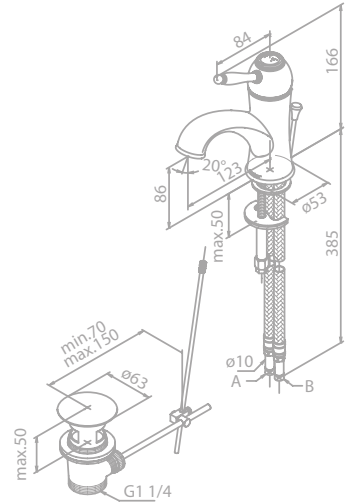

H.C. ANDERSEN COLLECTION

TRADITION

Basin mixer

Article no.: 37821.00

Finish: Chrome

Standard features:

Ceramic cartridge

Pop up waste