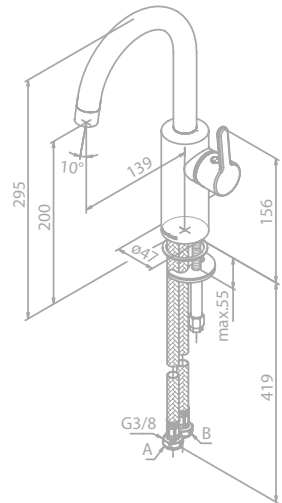

Piccolo basin mixer

Article no.: 74730.87
Finish: Brushed copper (PVD)

Standard features:
Ceramic cartridge
6 l/min aerator
Swivel spout
120° swivel limitation

Pop up waste with click-function:
Article no.: 23850.87