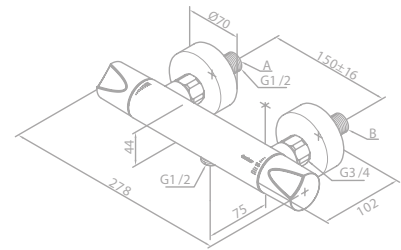

Standard features:

- Ceramic cartridge
- 1/2" connection for hand shower hose
- Standard 150 mm centers
- Wall plates & eccentric unions