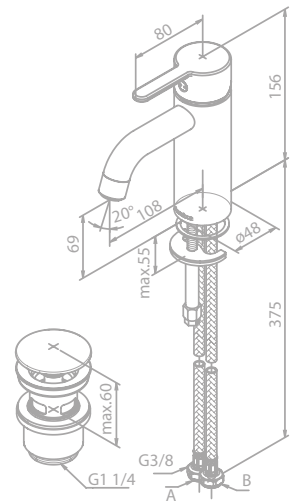

Basin mixer - small with sidespray

Article no.: 74030.00

Finish: Chrome

Standard features:

Ceramic cartridge
6 l/min aerator