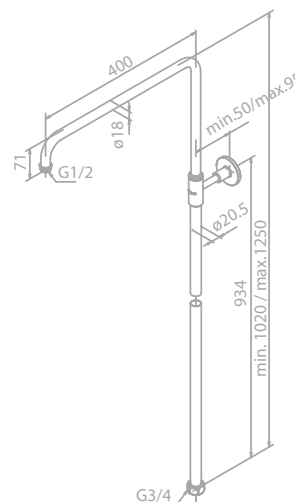

Top pipe for shower rail for shower systems - 300mm

Article no.: 76620.00

Finish: Chrome

Note: Suitable for Akita, Pine, Dikara, Hilina, Fern, Slate 4, Idona, Bell, Tradition and Silhouet