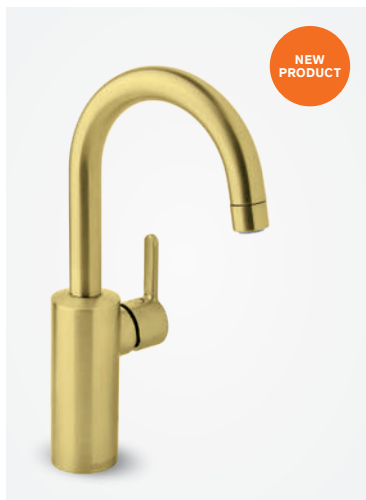

Basin mixer - large

Article no.: 74013.79
Finish: Brushed brass (PVD)

Standard features:
 Ceramic cartridge
 6 l/min aerator

Pop up waste with click-function:
 Article no.: 23850.79

SILHOUET

Basin mixer - high