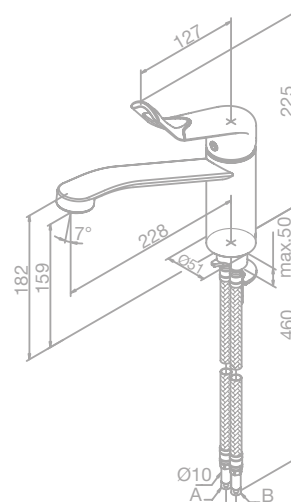

CLOVER EASY

Kitchen mixer

Article no.: 60027.74

Finish: Chrome/Black

Standard features:

Ceramic cartridge
Swivel spout
120° swivel limitation

Kitchen mixer

Article no.: 60078.74