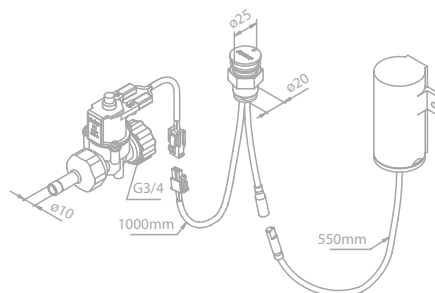

Article no.: 48424.00

Finish: Chrome

Electronic Shut Off Valve

Article no.: 48408.66

Finish: Steel

ELECTRONIC SHUT OFF VALVE

Fits all mixers and is simple and quick to install.

Article no.: 48408.66