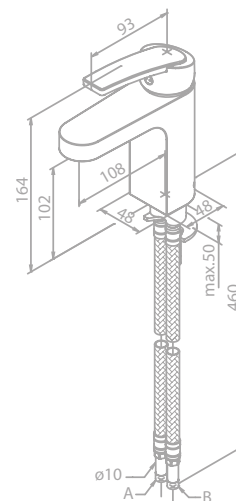

Basin mixer

Article no.: 65857.74

Finish: Chrome/Black

Standard features:

- Ceramic cartridge