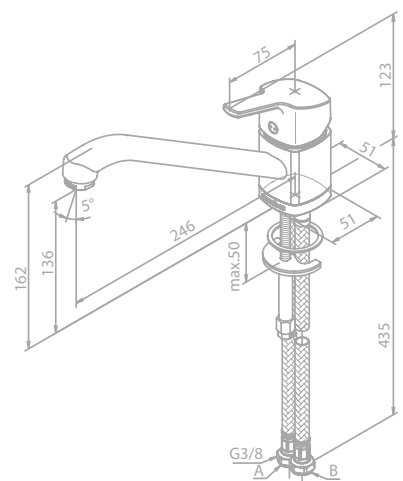

PINE

Kitchen mixer

Article no.: 17000.00

Finish: Chrome

Standard features:

- Ceramic cartridge
- 8 l/min aerator
- Swivel spout
- 120° swivel limitation