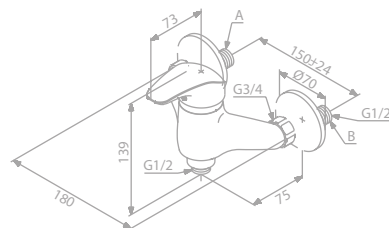

Standard features:

- Ceramic cartridge
- 1/2" connection for hand shower hose
- Standard 150 mm centers
- Wall plates & eccentric unions