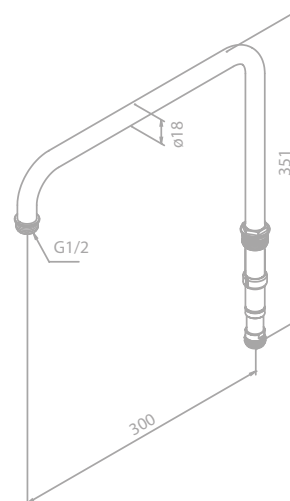

Finish: Chrome

Note: Suitable for Akita, Pine, Dikara, Hilina, Fern, Slate 4, Idona, Bell, Tradition and Silhouet

Top pipe for shower rail for shower systems - 400mm

Article no.: 93044.00

Finish: Chrome

Note: Originally suitable for Akita, Pine, Dikara, Hilina, Fern, Slate 4, Idona, Bell and Tradition