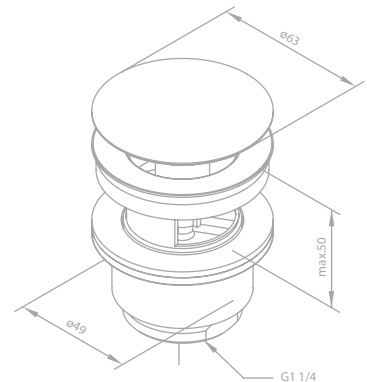

Pop up waste with click-function

Article no.: 23850.77

Finish: Polished brass (PVD)