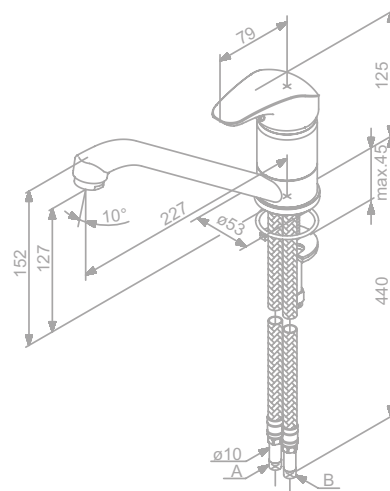

Kitchen mixer

Article no.: 10001.00

Finish: Chrome

Standard features:

- Ceramic cartridge
- Swivel spout
- 120° swivel limitation
- Dishwasher shut off valve