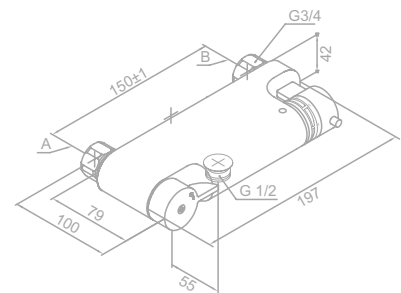

1/2" connection for hand shower hose
Standard 150 mm centers

AKITA

Shower system with thermostat,
head shower, hand shower and
anti-twist shower hose

Article no.: 40910.00

Finish: Chrome

1500 mm shower hose in metal