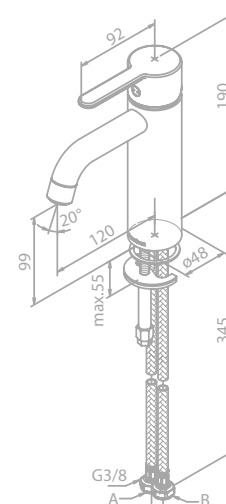

Basin mixer - large

Article no.: 74013.77
Finish: Polished brass (PVD)

Standard features:
Ceramic cartridge
6 l/min aerator

Pop up waste with click-function:
Article no.: 23850.77