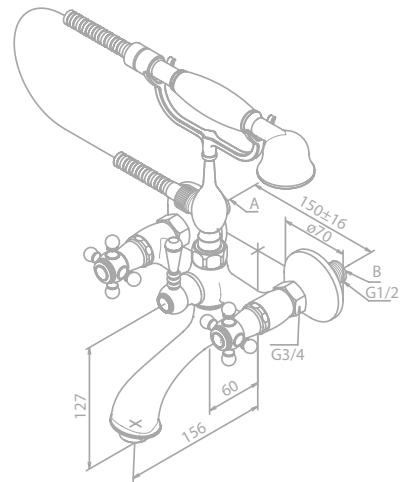

Standard features:

- Ceramic head valve
- Shower set as shown
- Diverter
- Standard 150 mm centers
- Wall plates & eccentric unions
- 1500 mm shower hose in metal

Thermostatic bath/shower mixer

Article no.: 37503.00