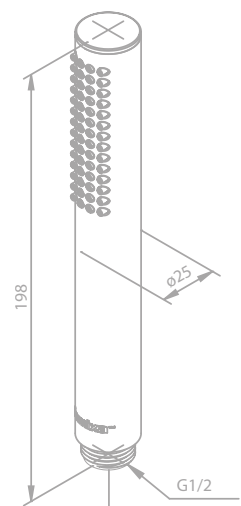

Tube

Article no.: 76664.46

Finish: Steel (PVD)

Standard features:

1 spray mode