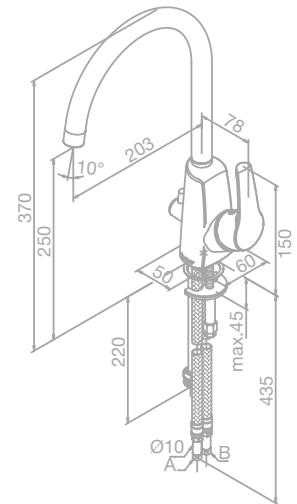

Standard features:

- Ceramic cartridge
- Swivel spout
- 120° swivel limitation

Kitchen mixer

Article no.: 67071.00

Finish: Chrome

Standard features:

- Ceramic cartridge
- Swivel spout
- 120° swivel limitation
- Dishwasher shut off valve