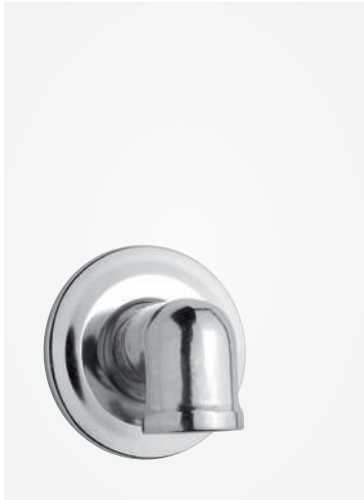

For concealed installation

Shower rail with integrated outlet and holder

Article no.: 76685.61

Finish: Matt black

Standard features:

Flexible fastening in top of the rail

For concealed installation

SHOWER ACCESSORIES