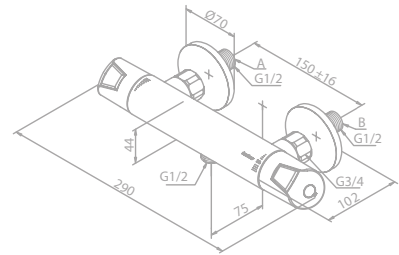

Standard features:

- Ceramic cartridge
- 1/2" connection for hand shower hose
- Standard 150 mm centers
- Wall plates & eccentric unions