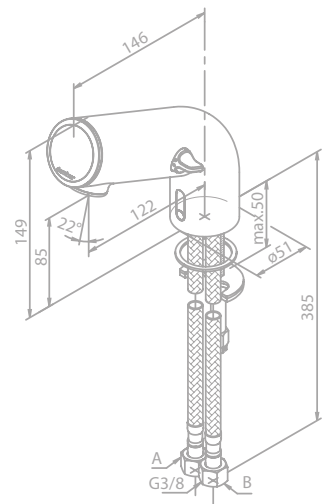

Basin mixer without temperature handle

Article no.: 28020.00

Finish: Chrome

Standard features:

- Ceramic cartridge
- 5 l/min aerator
- Optional flush time
- Low power usage
- Possibility for hygiene flush
- Easy to install
- Easy to clean
- IP-Sensor, IP67