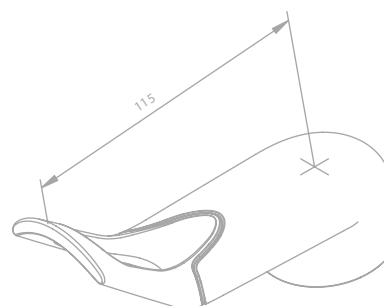

CLOVER EASY

Thermixa 300 Thermostatic shower mixer

Article no.: 57403.74

Finish: Chrome/Black

Standard features:

Ceramic cartridge

1/2" connection for hand shower hose

Standard 150 mm centers

Wall plates & eccentric unions

Thermixa 300 Thermostatic bath/shower mixer

Article no.: 57503.74

Finish: Chrome/Black

Standard features:

Ceramic cartridge

1/2" connection for hand shower hose

Standard 150 mm centers

Wall plates & eccentric unions

Diverter in handle

Handle for basin mixer

Article no.: 48451.74

Finish: Chrome/Black