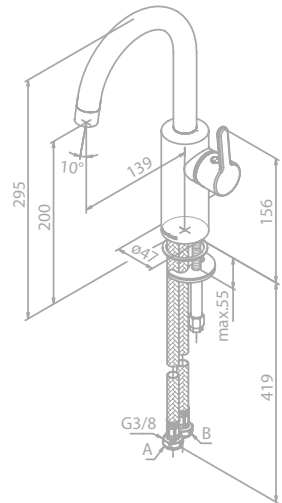

Piccolo basin mixer

Article no.: 74730.61
Finish: Matt black

Standard features:
Ceramic cartridge
6 l/min aerator
Swivel spout
120° swivel limitation

Pop up waste with click-function:
Article no.: 23850.61