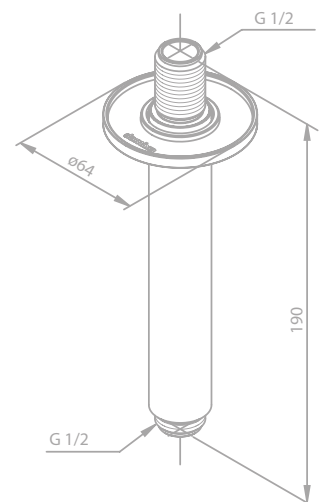

SHOWER ACCESSORIES

Arm - ceiling mounted

Article no.: 76608.00

Finish: Chrome

Arm - ceiling mounted

Article no.: 76618.00

Finish: Chrome

Arm - ceiling mounted

Article no.: 76618.61

Finish: Matt black