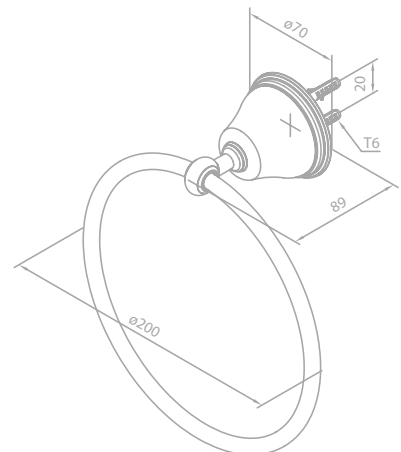

IP 23 Approved (Splashproof)

Towel ring

Article no.: 37303.00

Finish: Chrome

H.C. ANDERSEN COLLECTION

TRADITION

Towel rail 552 mm

Article no.: 37304.00