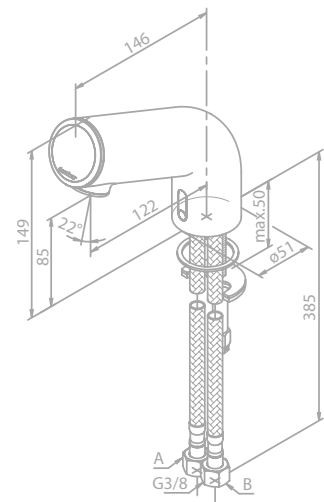

FREE

Basin mixer with temperature handle

Article no.: 28022.00

Finish: Chrome

Standard features:

- Ceramic cartridge
- 5 l/min aerator
- Optional flush time
- Low power usage
- Possibility for hygiene flush
- Easy to install
- Easy to clean
- IP-Sensor, IP67

Basin mixer without temperature handle

Article no.: 28020.00

Finish: Chrome

Standard features:

- Ceramic cartridge
- 5 l/min aerator
- Optional flush time
- Low power usage
- Possibility for hygiene flush
- Easy to install
- Easy to clean
- IP-Sensor, IP67