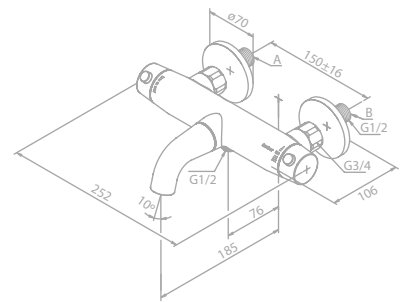

Standard features:

- Ceramic cartridge
- 1/2" connection for hand shower hose
- Standard 150 mm centers
- Wall plates & eccentric unions
- Diverter in handle