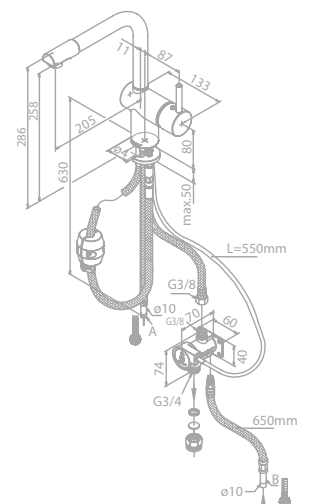

OSIER

Kitchen mixer

Article no.: 18091.00

Finish: Chrome

Standard features:

- Ceramic cartridge
- Swivel spout
- 120° swivel limitation
- Dishwasher shut off valve
- Adjustable aerator

Kitchen mixer

Article no.: 18121.00

Finish: Chrome

Standard features:

- Ceramic cartridge
- Swivel spout
- 120° swivel limitation
- Pull out spray head with 1 function

Kitchen mixer

Article no.: 18141.00

Finish: Chrome

Standard features:

- Ceramic cartridge
- Swivel spout
- 120° swivel limitation
- Dishwasher shut off valve
- Pull out spray head with 1 function