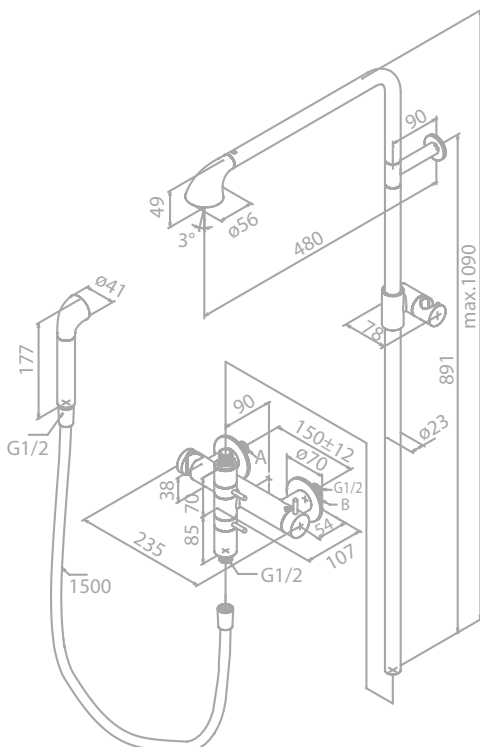

A-PEX

Shower system with thermostat,
head shower, hand shower and
anti-twist shower hose

reddot design award

Article no.: 73600.00

Finish: Chrome

Standard features:

Ceramic head valve

Twistable head shower

1/2" connection for hand shower hose

Standard 150 mm centers

Integrated diverter

1500 mm shower hose in black plastic