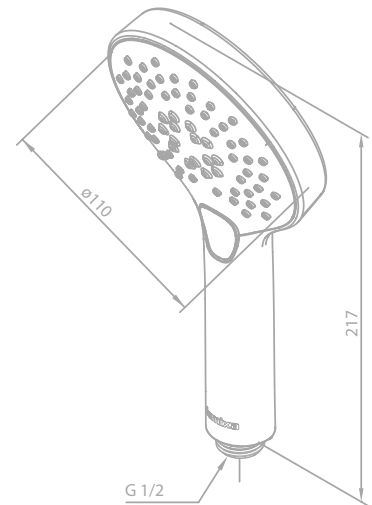

HAND SHOWERS

Silhouet

Article no.: 76686.00

Finish: Chrome

Standard features:

3 spray modes

Silhouet

Article no.: 76686.61