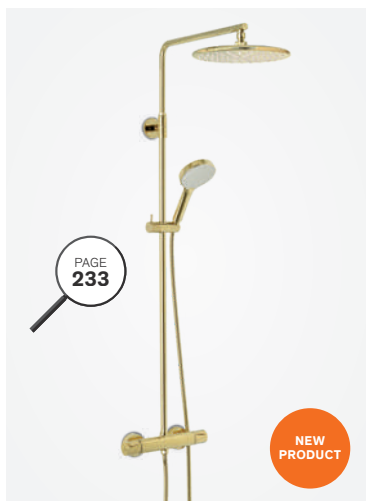

SILHOUET

Basin mixer - high

Article no.: 74620.77
Finish: Polished brass (PVD)

Standard features:

Ceramic cartridge
6 l/min aerator
Swivel spout
120° swivel limitation

Pop up waste with click-function:

Article no.: 23850.77

Shower system

Article no.: 57954.77
Finish: Polished brass (PVD)

Standard features:

Standard 150 mm centers
Wall plates & eccentric unions
Integrated diverter
250 mm head shower
Ø110 mm hand shower
1750 mm hose in metal

Note: Telescopic top rail adjustable in height from 1020 mm up to 1250 mm.