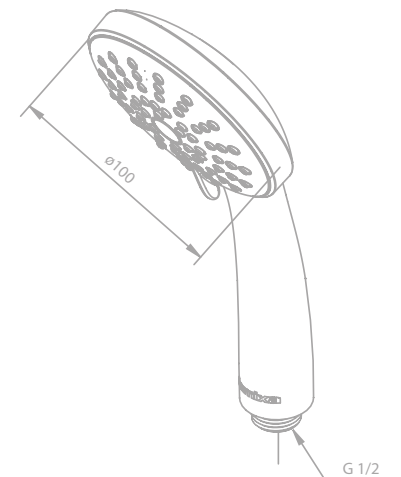

Kudos Mini

Article no.: 76554.00

Finish: Chrome

Standard features:

3 spray modes