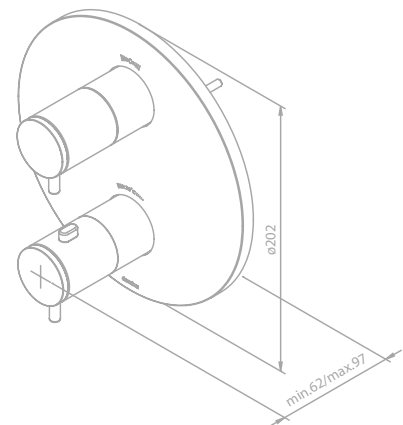

Exposed kit - thermostatic

Article no.: 76704.61

Finish: Matt black

Standard features:

Cover plate and handle in metal
With diverter
For shower mixer box (57031.00)