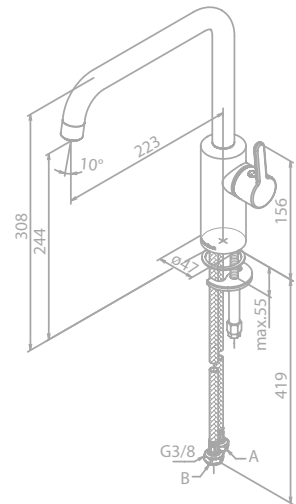

Kitchen mixer

Article no.: 74081.77

Finish: Polished brass (PVD)

Standard features:

- Ceramic cartridge
- 8 l/min aerator
- Swivel spout
- 120° swivel limitation
- Dishwasher shut off valve