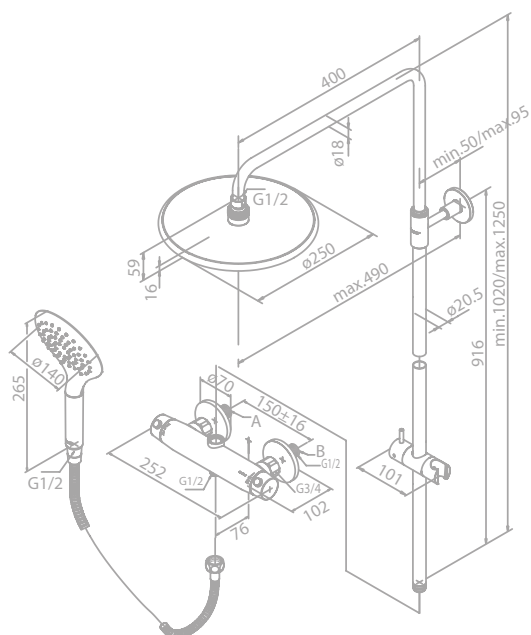

Standard features:

Standard 150 mm centers

Wall plates & eccentric unions

Integrated diverter

Innovative twist function

250 mm head shower

Ø140 mm hand shower

Note: Telescopic top rail adjustable in height from
1020 mm up to 1250 mm.