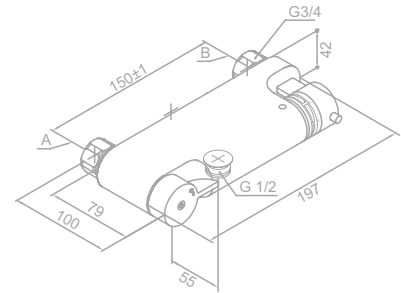

Standard features:

1/2" connection for hand shower hose
Standard 150 mm centers