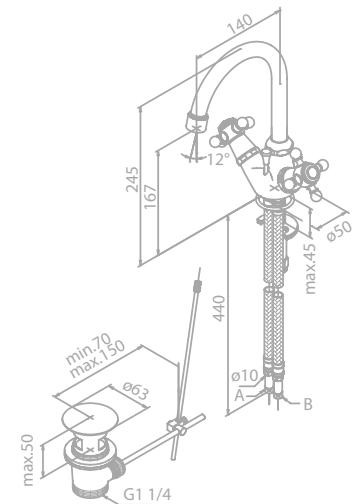

H.C. ANDERSEN COLLECTION

TRADITION

Basin mixer

Article no.: 37010.00

Finish: Chrome

Standard features:

Ceramic head valve

Pop up waste

Basin mixer

Article no.: 37013.00

Finish: Chrome

Standard features:

Ceramic head valve

Pop up waste

Swivel spout

Basin mixer

Article no.: 37020.00

Finish: Chrome

Standard features:

Ceramic head valve

Pop up waste

Swivel spout