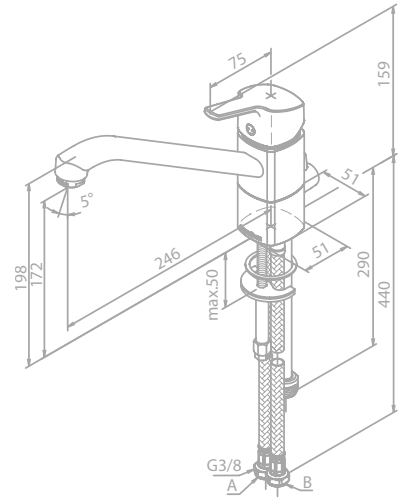

Kitchen mixer

Article no.: 17066.00

Finish: Chrome

Standard features:

- Ceramic cartridge
- 8 l/min aerator
- Swivel spout
- 120° swivel limitation