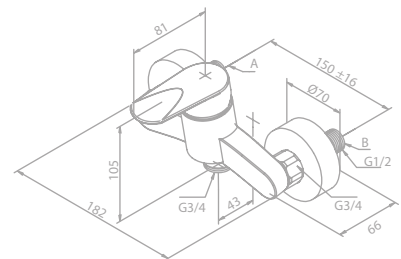

CLOVER GREEN

Kitchen mixer

Article no.: 60047.10

Finish: Chrome

Standard features:

- Ceramic cartridge
- 8 l/min aerator
- Swivel spout
- 120° swivel limitation

Kitchen mixer

Article no.: 60077.10

Finish: Chrome

Standard features:

- Ceramic cartridge
- 8 l/min aerator
- Swivel spout
- 120° swivel limitation

Kitchen mixer - wall mounted

Article no.: 60300.10

Finish: Chrome

Standard features:

- Ceramic cartridge
- 3/4" connection
- Standard 150 mm centers
- Wall plates & eccentric unions

Note: Spouts to be ordered separately