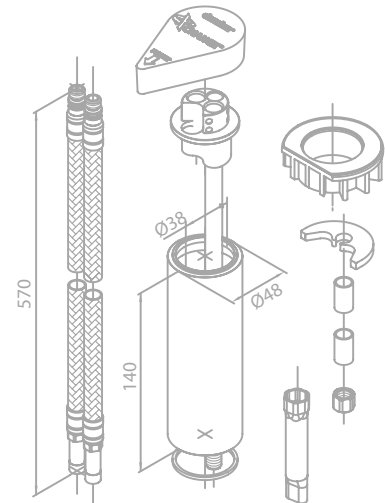

Basin mixer extension

Article no.: 48409.00

Finish: Chrome

Thermixa 100 Thermostatic shower mixer

Article no.: 57401.00

Finish: Chrome

Standard features:

- Ceramic cartridge
- 1/2" connection for hand shower hose
- Standard 150 mm centers
- Wall plates & eccentric unions