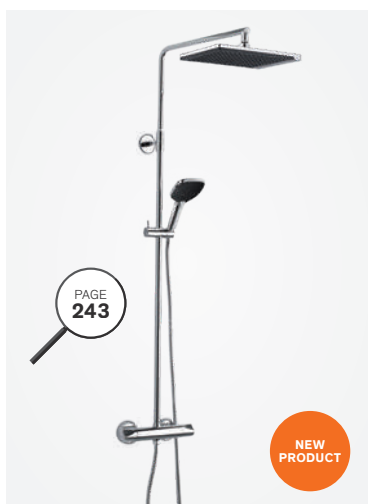

- Ceramic cartridge
- 1/2" connection for hand shower hose
- Standard 150 mm centers
- Wall plates & eccentric unions

SLATE

Thermostatic bath/shower mixer

Article no.: 60500.00

Finish: Chrome

Standard features:

- Ceramic cartridge
- 1/2" connection for hand shower hose
- Standard 150 mm centers
- Wall plates & eccentric unions
- Diverter in handle

Thermixa 200 Thermostatic bath/shower mixer

Article no.: 57502.74

Finish: Chrome/Black

Standard features:

- Ceramic cartridge
- 1/2" connection for hand shower hose
- Standard 150 mm centers
- Wall plates & eccentric unions
- Diverter in handle

Shower system

Article no.: 57921.74