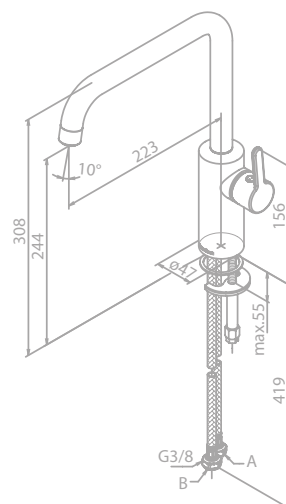

Finish: Steel (PVD)

Standard features:

Ceramic cartridge
8 l/min aerator
Swivel spout
120° swivel limitation

Kitchen mixer

Article no.: 74086.79

Finish: Brushed brass (PVD)

Standard features:

Ceramic cartridge
8 l/min aerator
Swivel spout
120° swivel limitation