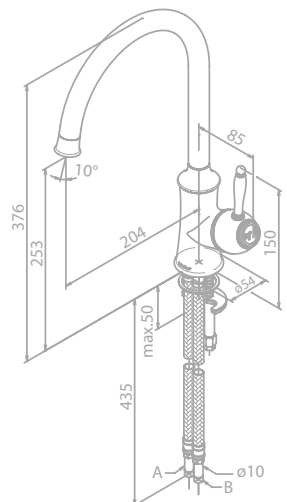

H.C. ANDERSEN COLLECTION

TRADITION

Kitchen mixer

Article no.: 37069.00

Finish: Chrome

Standard features:

- Ceramic cartridge
- Swivel spout
- 120° swivel limitation

Kitchen mixer

Article no.: 37069.77

Finish: Polished brass (PVD)

Standard features:

- Ceramic cartridge
- Swivel spout
- 120° swivel limitation

Kitchen mixer

Article no.: 37069.80

Finish: Polished Copper (PVD)

Standard features:

- Ceramic cartridge
- Swivel spout
- 120° swivel limitation