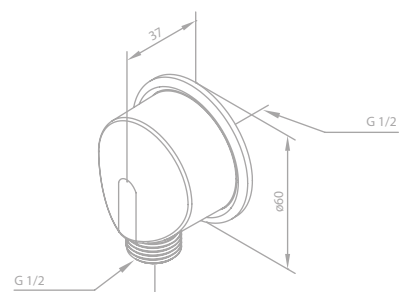

SHOWER ACCESSORIES

Angle valve with shower holder

Article no.: 48446.00

Finish: Chrome

Standard features:

- 1/2" connection
- Holder for hand shower
- For concealed installation
- With protective plastic insert

Angle valve with shower holder

Article no.: 48446.61

Finish: Matt black

Standard features:

- 1/2" connection
- Holder for hand shower
- For concealed installation
- With protective plastic insert

Outlet elbow

Article no.: 76612.00

Finish: Chrome

Standard features:

- 1/2" connection
- For concealed installation