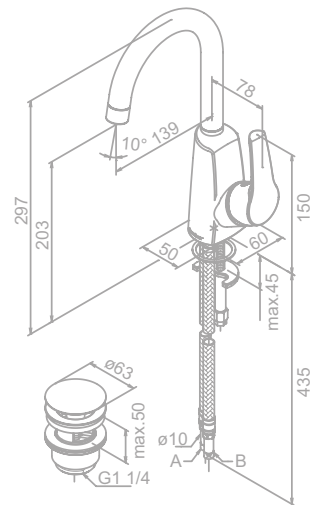

- Ceramic cartridge
- Pop up waste with click-function
- Swivel spout
- 120° swivel limitation

ROWAN

Basin mixer

Article no.: 67621.00

Finish: Chrome

Standard features:

- Ceramic cartridge
- Swivel spout
- 120° swivel limitation
- Pop up waste with click-function