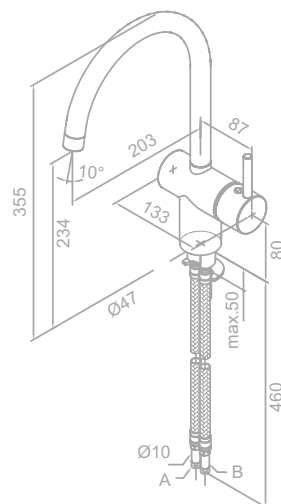

Kitchen mixer

Article no.: 18071.00

Finish: Chrome

Standard features:

- Ceramic cartridge
- Swivel spout
- 120° swivel limitation
- Dishwasher shut off valve