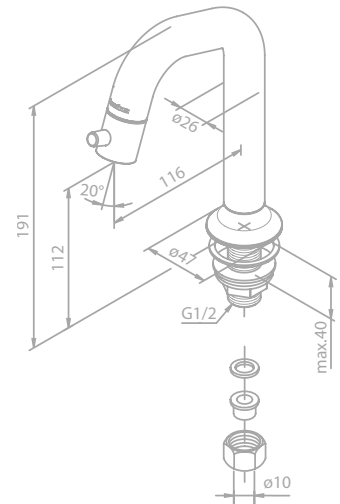

Pillar tap - wall mounted

Article no.: 48116.79
Finish: Brushed brass (PVD)

Standard features:
Ceramic cartridge