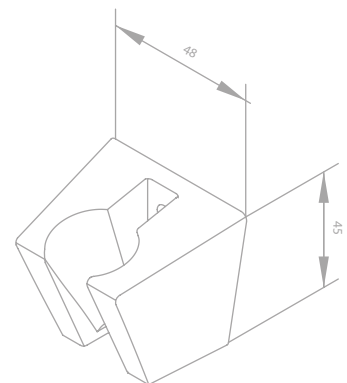

**Fixed wall bracket
for hand shower**

Article no.: 76610.77

Finish: Polished brass (PVD)