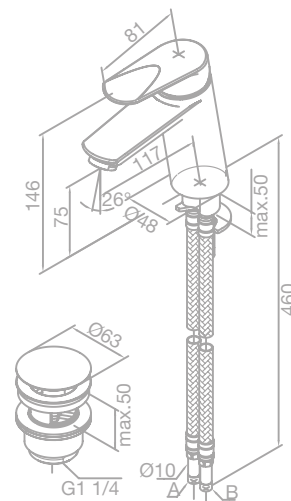

Basin mixer with open spout

Article no.: 60815.10

Finish: Chrome

Standard features:

Ceramic cartridge
6 l/min aerator