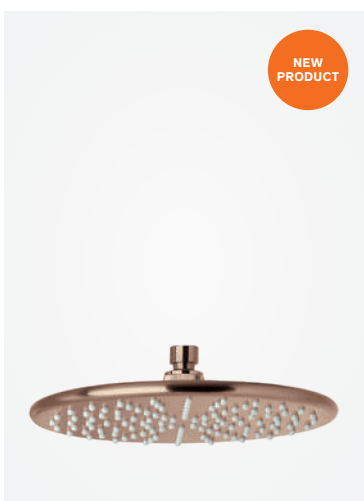

Silhouet

Article no.: 76663.87

Finish: Brushed copper (PVD)

Standard features:

Ø250 mm

1 spray mode