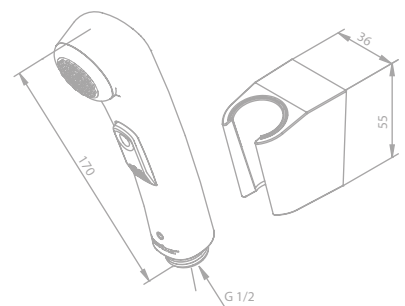

HAND SHOWERS

Sidespray

Article no.: 75031.00

Finish: Chrome

Standard features:

Wall bracket
1 spray mode