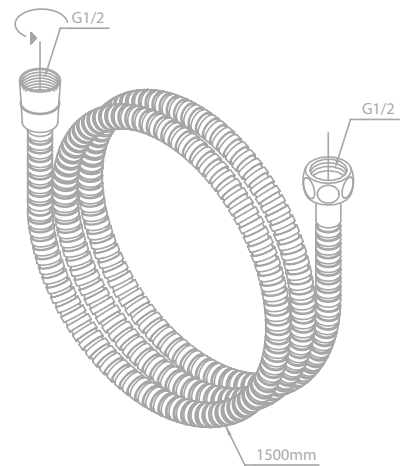

Fixed wall bracket for hand shower

Article no.: 76610.61

Finish: Matt black