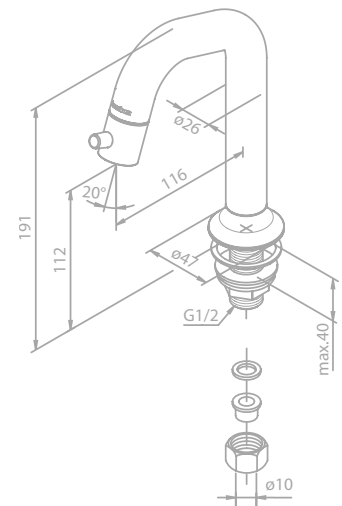

Pillar tap - wall mounted

Article no.: 48116.87

Finish: Brushed copper (PVD)

Standard features:

Ceramic cartridge