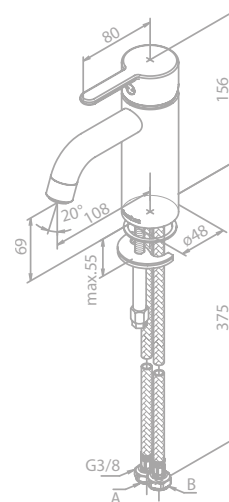

Basin mixer - medium

Article no.: 74930.61

Finish: Matt black

Standard features:

Ceramic cartridge

6 l/min aerator

Pop up waste with click-function:

Article no.: 23850.61