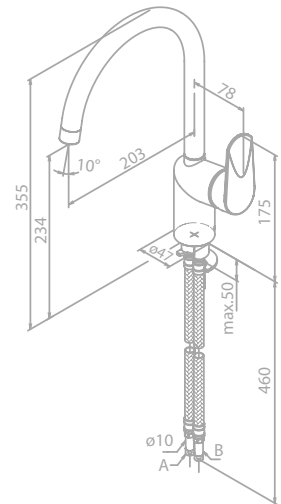

Standard features:

- Ceramic cartridge
- 8 l/min aerator
- Swivel spout
- 120° swivel limitation

Kitchen mixer - wall mounted

Article no.: 60300.10

Finish: Chrome

Standard features:

- Ceramic cartridge
- 3/4" connection
- Standard 150 mm centers
- Wall plates & eccentric unions