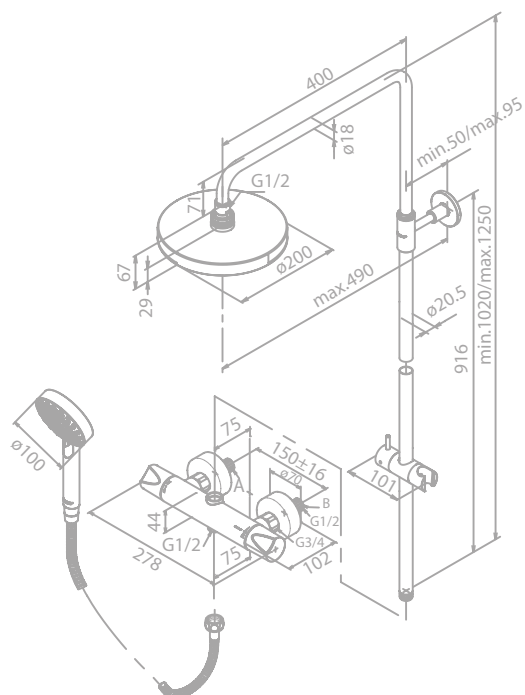

Standard features:

Standard 150 mm centers

Wall plates & eccentric unions

Integrated diverter

200 mm head shower

Ø100 mm hand shower

Note: Telescopic top rail adjustable in height from
1020 mm up to 1250 mm.