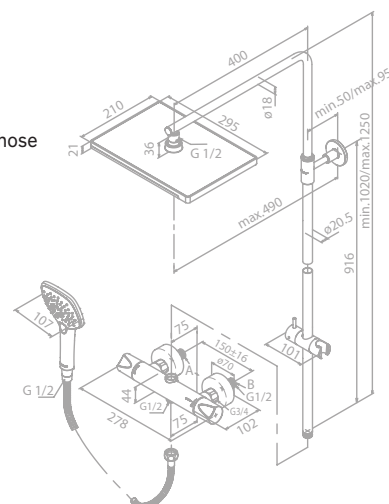

Standard features:

- Standard 150 mm centers
- Wall plates & eccentric unions
- Integrated diverter
- 210x295 mm head shower
- 107 mm hand shower

Note: Telescopic top rail adjustable in height from 1020 mm up to 1250 mm.