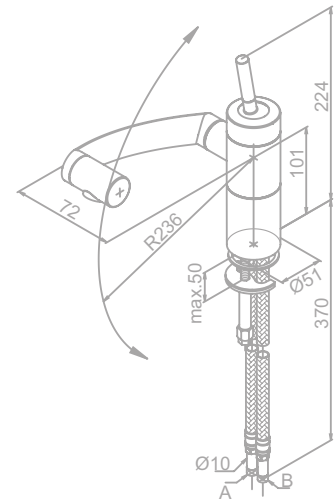

Cap and handle

Article no.: 48410.00

Finish: Chrome

Article no.: 48410.74

Finish: Chrome/Black

Article no.: 48410.75

Finish: Chrome/Red

Article no.: 48410.76

Finish: Chrome/White

Article no.: 48410.94

Finish: Steel/Black