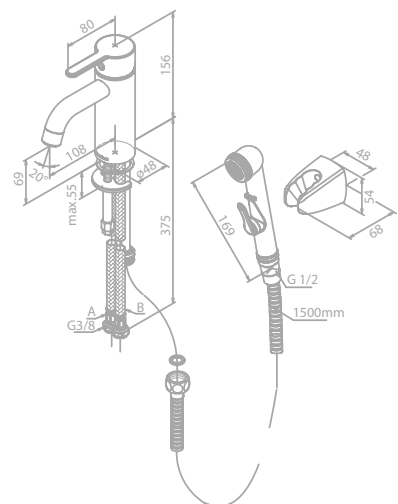

SILHOUET

Basin mixer - small

Article no.: 74021.00

Finish: Chrome

Standard features:

Ceramic cartridge
6 l/min aerator

Basin mixer - small

Article no.: 74821.00

Finish: Chrome

Standard features:

Ceramic cartridge
6 l/min aerator
Pop up waste with click-function

Basin mixer - small with sidespray

Article no.: 74030.00

Finish: Chrome

Standard features:

Ceramic cartridge
6 l/min aerator