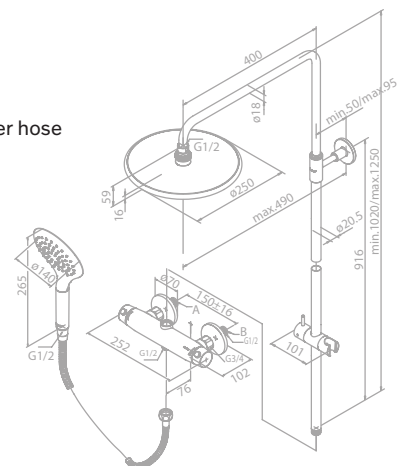

- Ceramic cartridge
- 1/2" connection for hand shower hose
- Standard 150 mm centers
- Wall plates & eccentric unions
- Diverter in handle

PAGE
245

Shower system

Article no.: 57960.00

Finish: Chrome

1750 mm hose in metal

Article no.: 57960.30

Finish: Chrome

1750 mm Easyflex silver hose

Standard features:

- Standard 150 mm centers
- Wall plates & eccentric unions
- Integrated diverter
- 250 mm head shower
- Ø140 mm hand shower
- Innovative twist function

Note: Telescopic top rail adjustable in height from 1020 mm up to 1250 mm.

CLOVER EASY

CLOVER EASY

Basin mixer

Article no.: 60867.74

Finish: Chrome/Black

Standard features:

Ceramic cartridge