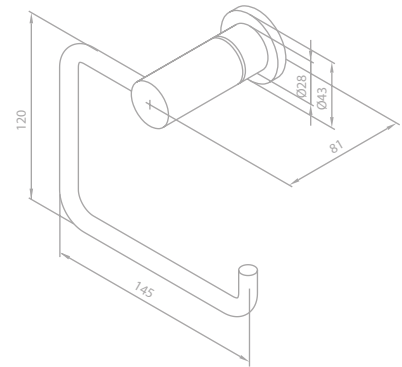

Spare toilet roll holder

Article no.: 48317.00

Finish: Chrome