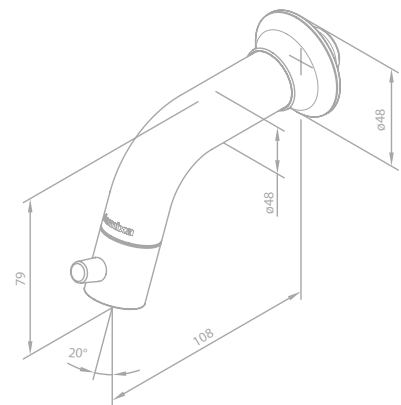

SKY

Pillar tap

Article no.: 48830.61

Finish: Matt black

Standard features:

Ceramic cartridge

Pillar tap - high

Article no.: 48017.61

Finish: Matt black

Standard features:

Ceramic cartridge

Pillar tap - wall mounted

Article no.: 48116.61

Finish: Matt black

Standard features:

Ceramic cartridge