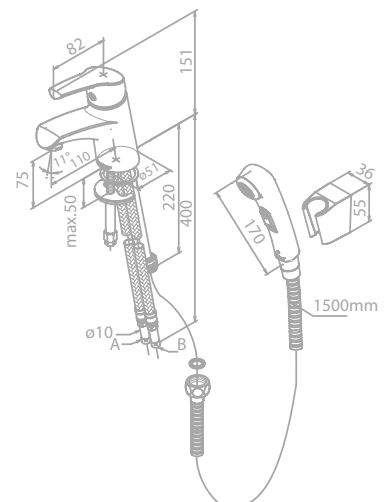

ROWAN

Basin mixer

Article no.: 67021.00

Finish: Chrome

Standard features:

Ceramic cartridge

Basin mixer

Article no.: 67821.00

Finish: Chrome

Standard features:

Ceramic cartridge

Pop up waste

Basin mixer with sidespray

Article no.: 67030.00

Finish: Chrome

Standard features:

Ceramic cartridge