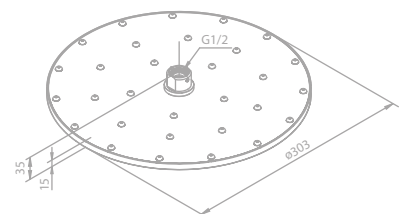

Ø200 mm

1 spray mode

Eliza

Article no.: 76661.00

Finish: Chrome

Standard features:

Ø303 mm

1 spray mode