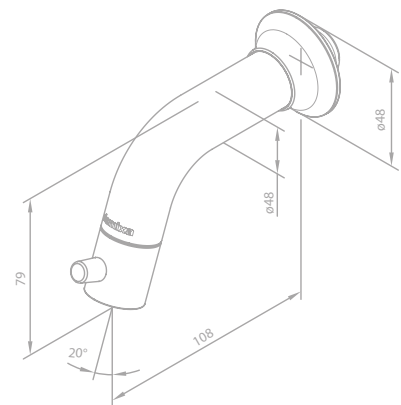

SKY

Pillar tap

Article no.: 48830.79
Finish: Brushed brass (PVD)

Standard features:
Ceramic cartridge

Pillar tap - high

Article no.: 48017.79
Finish: Brushed brass (PVD)

Standard features:
Ceramic cartridge

Pillar tap - wall mounted

Article no.: 48116.79
Finish: Brushed brass (PVD)

Standard features:
Ceramic cartridge