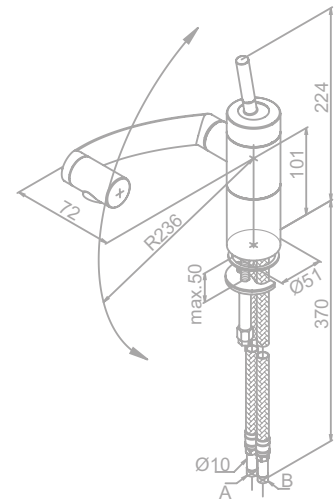

Kitchen mixer

Article no.: 29000.74

Finish: Chrome/Black

Standard features:

- Ceramic cartridge
- Adjustable aerator
- 3-way rotational movement