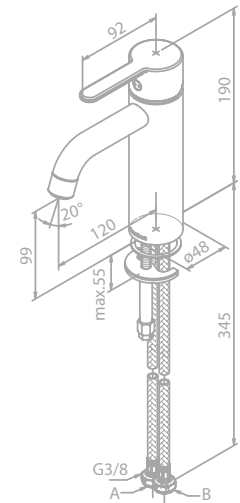

Basin mixer - medium

Article no.: 74921.00

Finish: Chrome

Standard features:

Ceramic cartridge
6 l/min aerator
Pop up waste with click-function