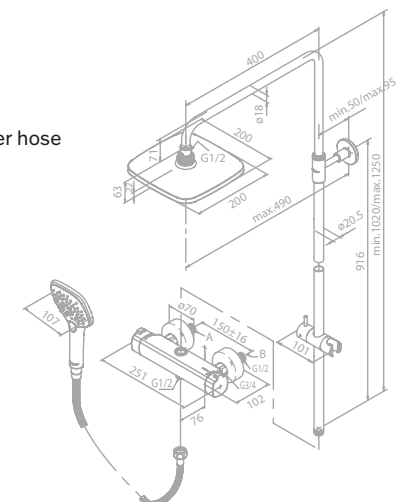

Standard features:

- Standard 150 mm centers
- Wall plates & eccentric unions
- Integrated diverter
- 200 mm head shower
- 107 mm hand shower

Note: Telescopic top rail adjustable in height from 1020 mm up to 1250 mm.