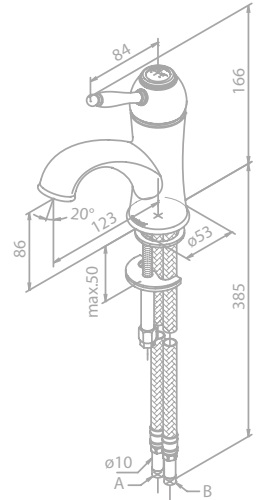

Basin mixer

Article no.: 37034.77

Finish: Polished brass (PVD)

Standard features:

Ceramic cartridge