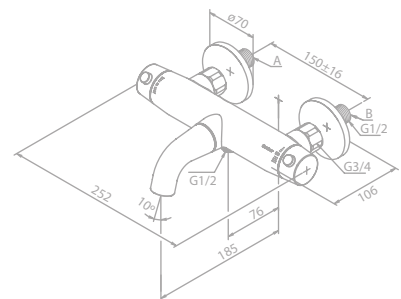

Article no.: 57506.00

Finish: Chrome

Standard features:

- Ceramic cartridge
- 1/2" connection for hand shower hose
- Standard 150 mm centers
- Wall plates & eccentric unions
- Diverter in handle

THERMOSTATS