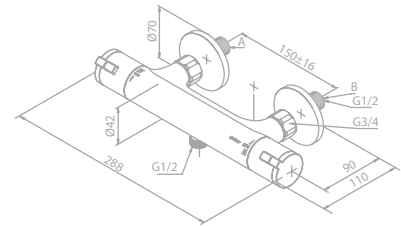

Standard features:

- Ceramic cartridge
- 1/2" connection for hand shower hose
- Standard 150 mm centers
- Wall plates & eccentric unions

Thermixa Zero Thermostatic shower mixer

Article no.: 57410.00

Finish: Chrome