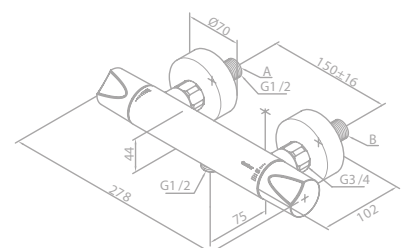

Standard features:

- Ceramic cartridge
- 1/2" connection for hand shower hose
- Standard 150 mm centers
- Wall plates & eccentric unions