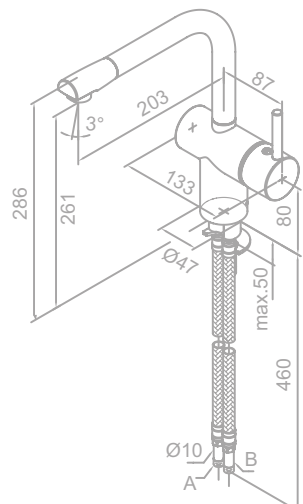

OSIER

Kitchen mixer

Article no.: 18120.00

Finish: Chrome

Standard features:

- Ceramic cartridge
- Swivel spout
- 120° swivel limitation
- Pull out spray head with 2 functions

Kitchen mixer

Article no.: 18140.00

Finish: Chrome

Standard features:

- Ceramic cartridge
- Swivel spout
- 120° swivel limitation
- Dishwasher shut off valve
- Pull out spray head with 2 functions

Kitchen mixer

Article no.: 18097.00

Finish: Chrome

Standard features:

- Ceramic cartridge
- Swivel spout
- 120° swivel limitation
- Adjustable aerator