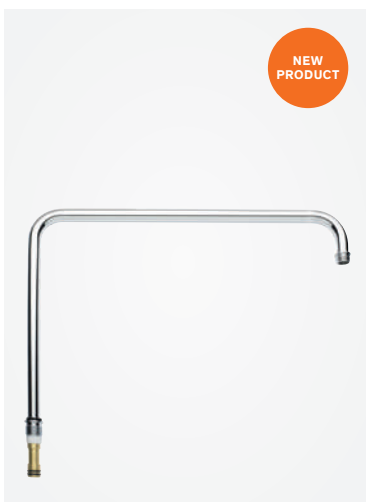

Top pipe for shower rail for shower systems - 400mm

Article no.: 93044.00

Finish: Chrome

Note: Originally suitable for Akita, Pine, Dikara, Hilina, Fern, Slate 4, Idona, Bell and Tradition

Also suitable for Silhouet