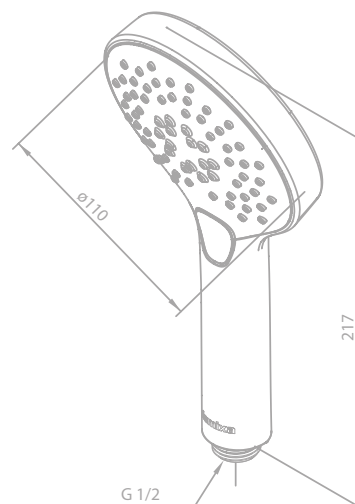

Tube hand shower

Article no.: 76664.61

Finish: Matt black

Standard features:

1 spray mode