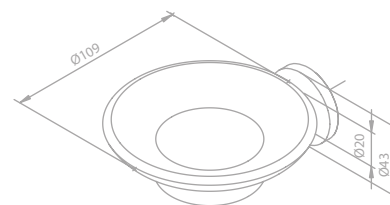

BATHROOM ACCESSORIES

Grab bar

Article no.: 48309.00

Finish: Chrome

Soap dish

Article no.: 48310.00

Finish: Chrome

Glass shelf