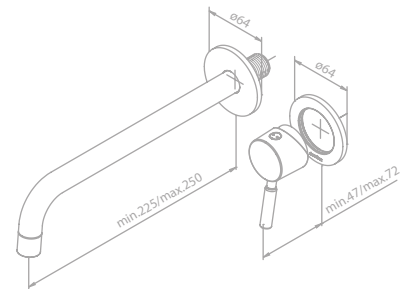

Standard features:

Cover plates, spout and handle in metal
Spout length (min. 225mm - max. 250mm)