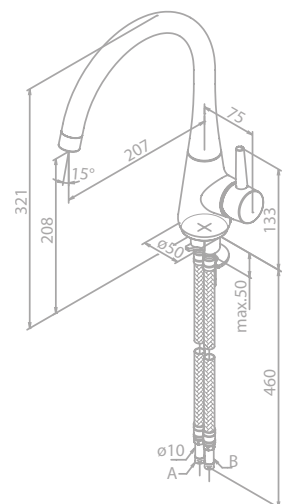

- Ceramic cartridge
- Swivel spout
- 120° swivel limitation
- Flexible spout
- Dishwasher shut off valve

Kitchen mixer

Article no.: 90077.00

Finish: Chrome

Standard features:

- Ceramic cartridge
- Swivel spout
- 120° swivel limitation