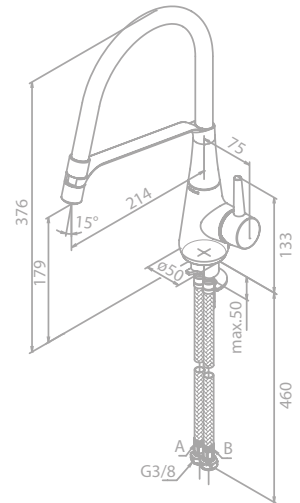

Article no.: 90128.00

Finish: Chrome

Standard features:

- Ceramic cartridge
- Swivel spout
- 120° swivel limitation
- Flexible spout

Pro, Kitchen mixer

Article no.: 90158.00

Finish: Chrome

Standard features: