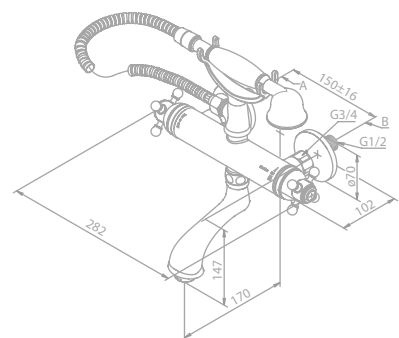

THERMOSTATS

Thermostatic bath/shower mixer

Article no.: 37423.00

Finish: Chrome

Standard features:

- 3/4" connection for head shower
- 1/2" connection for hand shower hose
- Standard 150 mm centers
- Wall plates & eccentric unions
- Diverter in handle

Thermostatic shower mixer

Article no.: 37403.00

Finish: Chrome

Standard features:

- 1/2" connection for hand shower hose
- Standard 150 mm centers
- Wall plates & eccentric unions

Thermostatic bath/shower mixer

Article no.: 37503.00

Finish: Chrome

Standard features:

- Shower set as shown
- Standard 150 mm centers
- Wall plates & eccentric unions
- 1500 mm shower hose in metal
- Diverter in handle