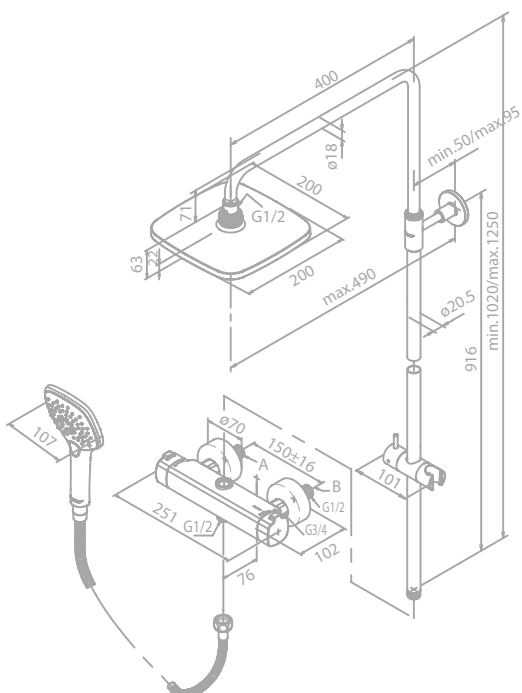

Standard 150 mm centers

Wall plates & eccentric unions

Integrated diverter

200 mm head shower

107 mm hand shower

Note: Telescopic top rail adjustable in height from
1020 mm up to 1250 mm.

SILHOUET

Shower system with thermostat,
head shower, hand shower and
anti-twist shower hose