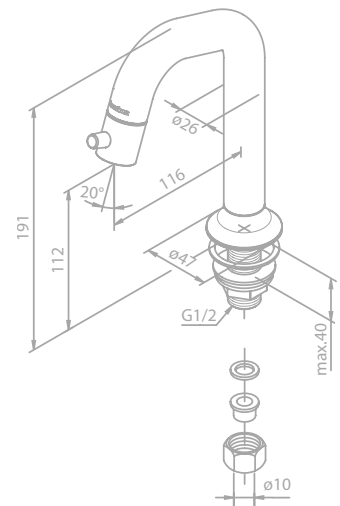

Pillar tap - wall mounted

Article no.: 48116.00

Finish: Chrome

Standard features:

Ceramic cartridge