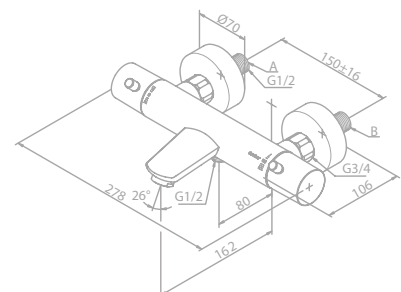

Standard features:

- Ceramic cartridge
- 1/2" connection for hand shower hose
- Standard 150 mm centers
- Wall plates & eccentric unions
- Diverter in handle