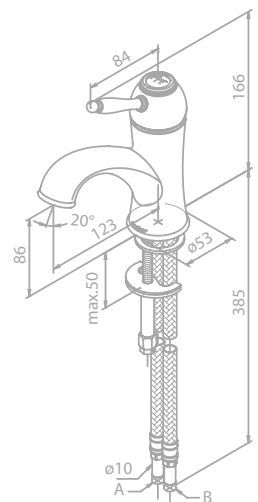

H.C. ANDERSEN COLLECTION

TRADITION

Basin mixer

Article no.: 37034.00

Finish: Chrome

Standard features:

Ceramic cartridge

Basin mixer

Article no.: 37034.77

Finish: Polished brass (PVD)

Standard features:

Ceramic cartridge

Basin mixer

Article no.: 37034.80

Finish: Polished Copper (PVD)

Standard features:

Ceramic cartridge