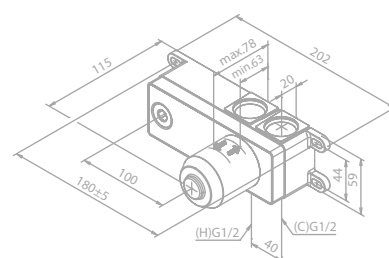

Finish: Chrome

Standard features:

Cover plates, spout and handle in metal
Spout length (min. 225mm - max. 250mm)

Built in basin mixer box

Article no.: 47040.00

Standard features:

Build-in depth (min. 63mm - max. 78mm)
Ceramic cartridge
For chrome basin mixer