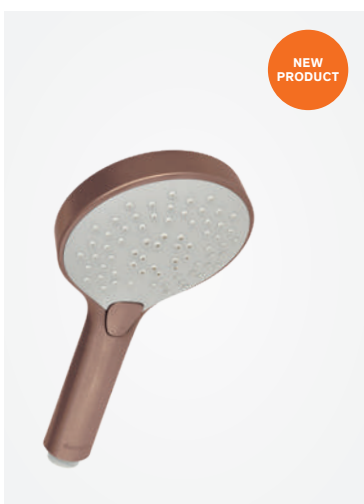

Silhouet

Article no.: 76686.87

Finish: Brushed copper (PVD)

Standard features:

3 spray modes