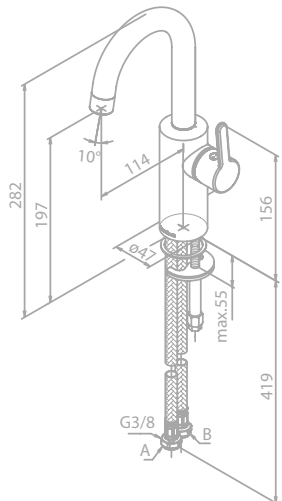

Pop up waste with click-function:
 Article no.: 23850.61

Shower system

Article no.: 57954.61
Finish: Matt black

Standard features:
 Standard 150 mm centers
 Wall plates & eccentric unions
 Integrated diverter
 250 mm head shower
 Ø110 mm hand shower
 1750 mm hose in metal