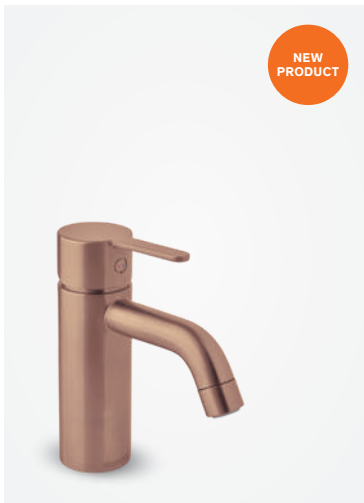

SILHOUET

Basin mixer - small

Article no.: 74021.87
Finish: Brushed copper (PVD)

Standard features:
Ceramic cartridge
6 l/min aerator

Pop up waste with click-function:
Article no.: 23850.87