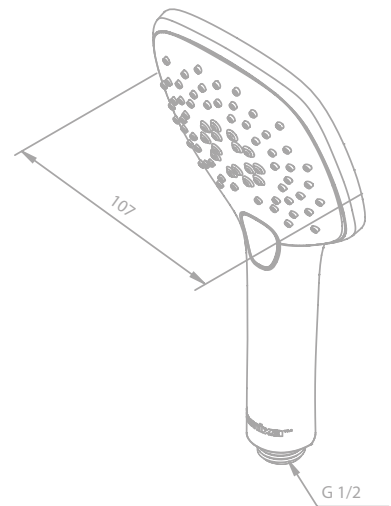

Plus

Article no.: 76562.00

Finish: Chrome

Standard features:

3 spray modes