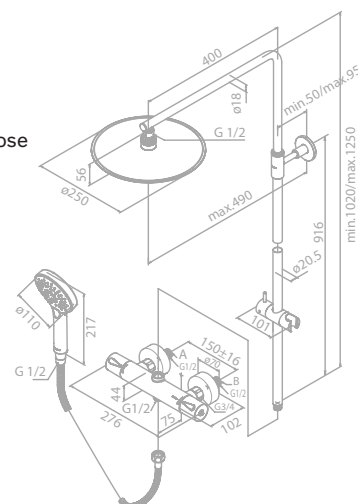

SILHOUET

Thermixa 500 Thermostatic shower mixer

Article no.: 57405.00

Finish: Chrome

Standard features:

- Ceramic cartridge
- 1/2" connection for hand shower hose
- Standard 150 mm centers
- Wall plates & eccentric unions

Thermixa 500 Thermostatic bath/shower mixer

Article no.: 57505.00

Finish: Chrome

Standard features:

- Ceramic cartridge
- 1/2" connection for hand shower hose
- Standard 150 mm centers
- Wall plates & eccentric unions
- Diverter in handle

PAGE
229

Shower system

Article no.: 57954.00

Finish: Chrome
1750 mm hose in metal

Article no.: 57954.30

Finish: Chrome
1750 mm Easyflex silver hose

Standard features:

- Standard 150 mm centers
- Wall plates & eccentric unions
- Integrated diverter
- 250 mm head shower
- Ø110 mm hand shower

Note: Telescopic top rail adjustable in height from 1020 mm up to 1250 mm.