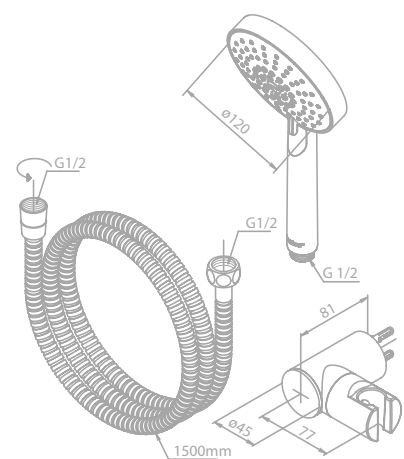

BATH SETS

Pine

Article no.: 76680.30

Finish: Chrome

Standard features:

1250 mm Easyflex silver shower hose

Adjustable wall bracket

3 spray modes

Tradition

Article no.: 76514.00

Finish: Chrome

Standard features:

1500 mm shower hose in metal

Adjustable wall bracket

1 spray mode

Kudos Plus

Article no.: 76667.00

Finish: Chrome

Standard features:

1500 mm shower hose in plastic

Adjustable wall bracket

5 spray modes