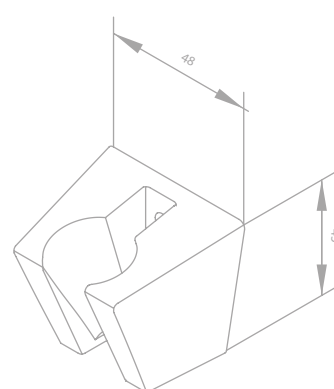

Adjustable wall bracket for hand shower

Article no.: 76609.00
Finish: Chrome