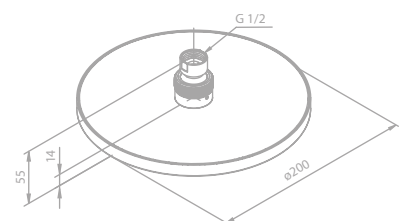

HEAD SHOWERS

Slate

Article no.: 76666.74

Finish: Chrome/Black

Standard features:

295×210 mm

1 spray mode

Bell

Article no.: 76663.00

Finish: Chrome

Standard features:

Ø250 mm

1 spray mode

Hilina

Article no.: 76569.00

Finish: Chrome

Standard features:

Ø200 mm

1 spray mode