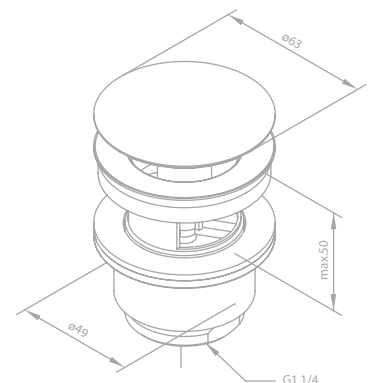

PRODUCT ACCESSORIES

Pop up waste with click-function

Article no.: 23850.46

Finish: Steel (PVD)

Pop up waste with click-function

Article no.: 23850.79

Finish: Brushed brass (PVD)

Pop up waste with click-function

Article no.: 23850.87

Finish: Brushed copper (PVD)