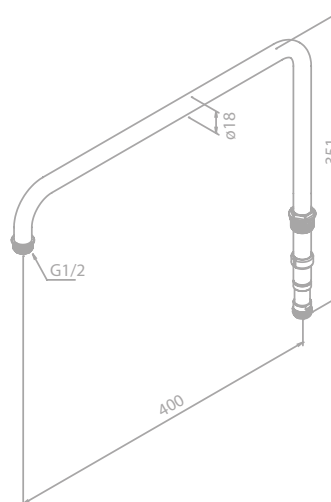

SHOWER ACCESSORIES

Tradition rail

Article no.: 37220.00

Finish: Chrome

Note:

Suitable for head shower 37221.00

Top pipe for shower rail for shower systems - 300mm

Article no.: 76620.00

Finish: Chrome

Note: Suitable for Akita, Pine, Dikara, Hilina, Fern, Slate 4, Idona, Bell, Tradition and Silhouet

Top pipe for shower rail for shower systems - 400mm

Article no.: 93044.00

Finish: Chrome

Note: Originally suitable for Akita, Pine, Dikara, Hilina, Fern, Slate 4, Idona, Bell and Tradition

Also suitable for Silhouet