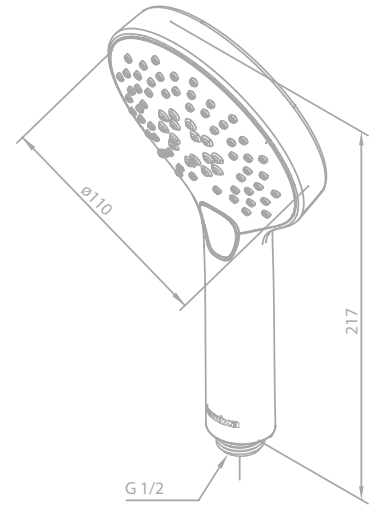

SILHOUET

Silhouet hand shower

Article no.: 76686.79

Finish: Brushed brass (PVD)

Standard features:

3 spray modes