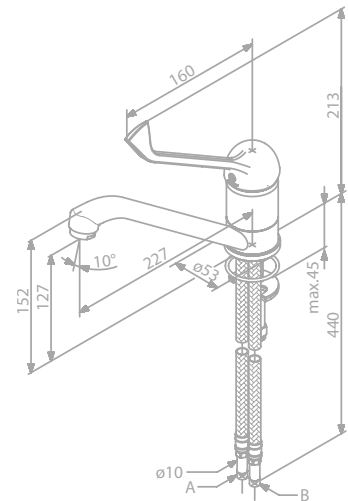

SPACE

Kitchen mixer - wall mounted

Article no.: 10350.00

Finish: Chrome

Standard features:

Ceramic cartridge

3/4" connection

Standard 150 mm centers

Note: Spouts to be ordered separately

Kitchen mixer

Article no.: 10010.00

Finish: Chrome

Standard features:

Rehab handle

Ceramic cartridge

Swivel spout

120° swivel limitation