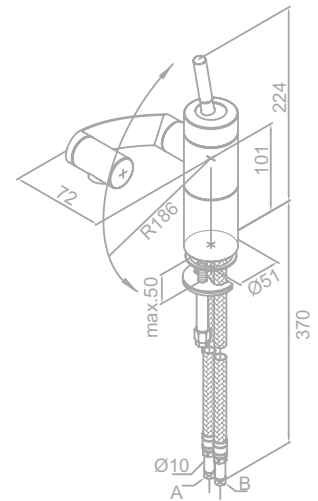

Basin/bidet mixer

Article no.: 29821.00

Finish: Chrome

Standard features:

- Ceramic cartridge
- Adjustable aerator
- Pop up waste with click-function
- 3-way rotational movement