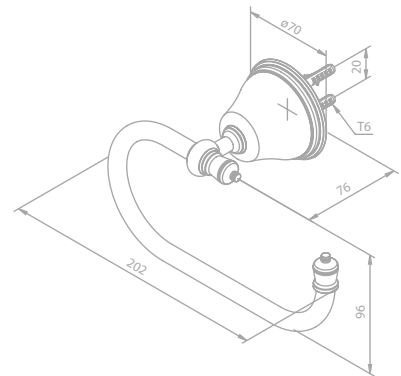

H.C. ANDERSEN COLLECTION

TRADITION

Toilet roll holder

Article no.: 37307.00

Finish: Chrome

Toilet roll holder

Article no.: 37307.77

Finish: Polished brass (PVD)