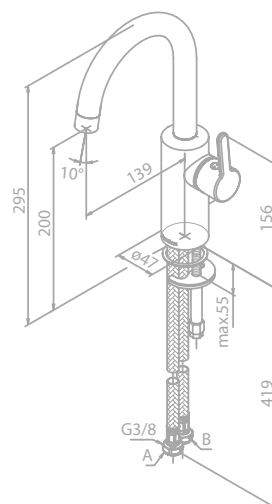

Piccolo basin mixer

Article no.: 74730.79
Finish: Brushed brass (PVD)

Standard features:
Ceramic cartridge
6 l/min aerator
Swivel spout
120° swivel limitation

Pop up waste with click-function:
Article no.: 23850.79