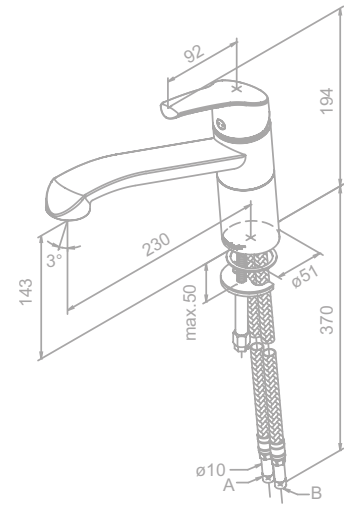

Kitchen mixer

Article no.: 67120.00

Finish: Chrome

Standard features:

- Ceramic cartridge
- Swivel spout
- Easy removal of spray plate for cleaning
- Pull out spray head with 2 functions