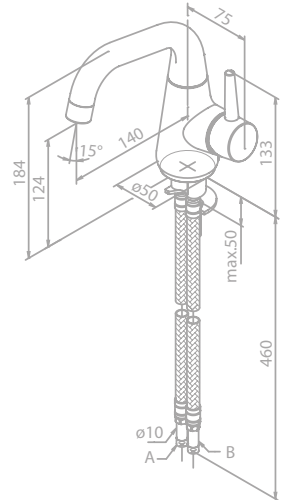

Standard features:

- Ceramic head valve
- Swivel spout
- 120° swivel limitation

Basin mixer

Article no.: 90817.00

Finish: Chrome

Standard features:

- Ceramic cartridge
- Swivel spout
- 120° swivel limitation