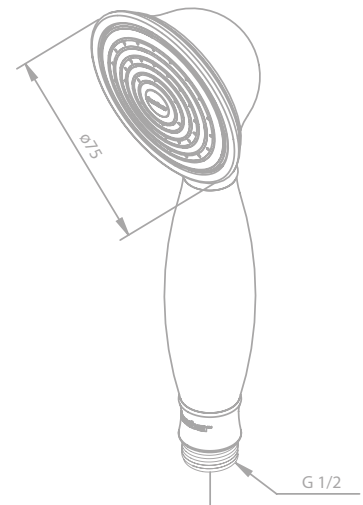

HAND SHOWERS

Tradition

Article no.: 76567.00

Finish: Chrome

Standard features:

1 spray mode

Tradition

Article no.: 37206.00