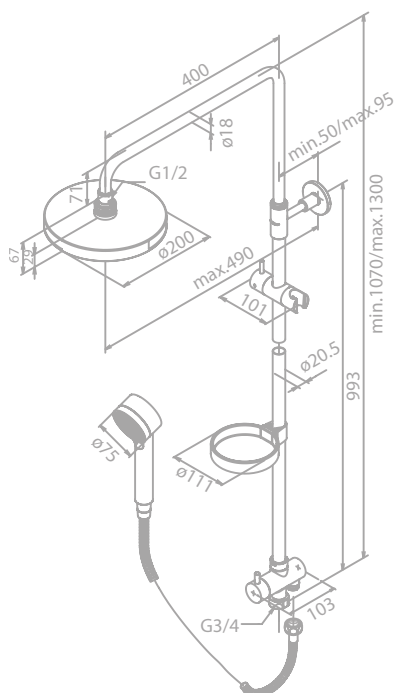

KUDOS COMPLETE

Shower set with head shower, hand shower
and anti-twist shower hose

Article no.: 76516.00

Finish: Chrome

Standard features:

Diverter

3/4" connection

Soap dish

1500 mm shower hose in metal

200 mm head shower

Ø75 mm hand shower

Note: Telescopic top rail adjustable in height from
1070 mm up to 1300 mm.