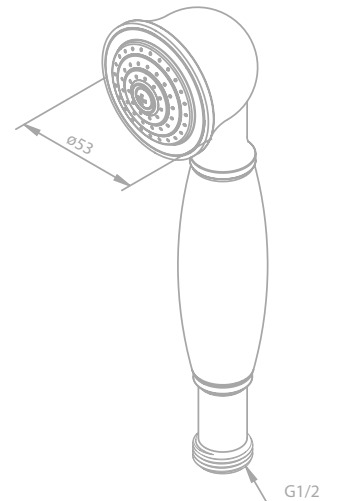

Tradition

Article no.: 37206.77

Finish: Polished brass (PVD)

Standard features:

1 spray mode

With porcelain handle