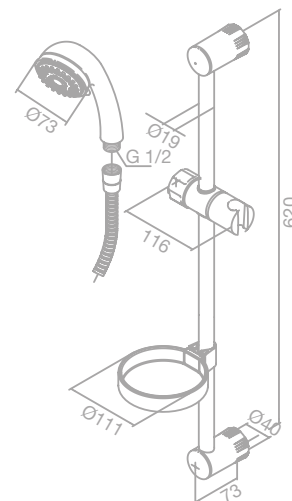

Pine Flex

Article no.: 76668.00

Finish: Chrome

Standard features:

- Soap dish
- 1500 mm shower hose in plastic
- Flexible fastening in both ends of the rail
- 3 spray modes
- 2 spacers included