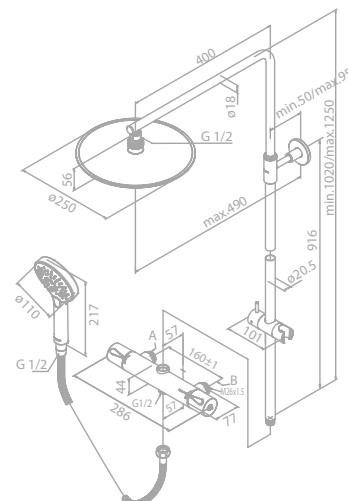

Standard features:

Standard 150 mm centers
Wall plates & eccentric unions
Integrated diverter
250 mm head shower
Ø110 mm hand shower
1750 mm hose in metal

Note: Telescopic top rail adjustable in height from 1020 mm up to 1250 mm.