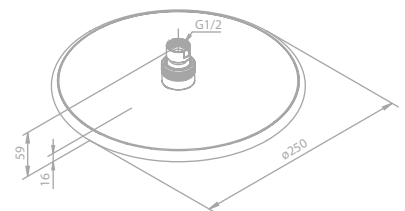

Ø250 mm

1 spray mode

HEAD SHOWERS

Silhouet

Article no.: 76663.46

Finish: Steel (PVD)

Standard features:

Ø250 mm