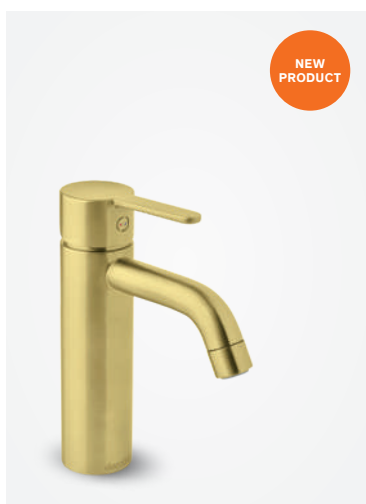

Basin mixer - medium

Article no.: 74930.79
Finish: Brushed brass (PVD)

Standard features:
Ceramic cartridge
6 l/min aerator

Pop up waste with click-function:
Article no.: 23850.79