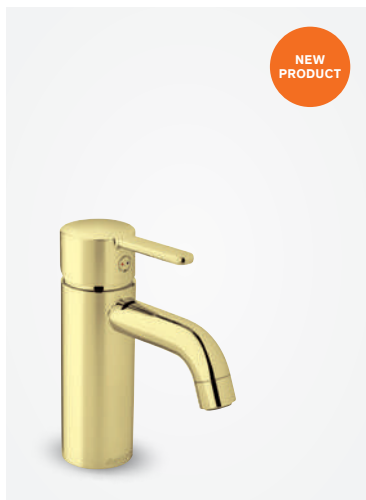

Finish: Matt black

Standard features:

1 spray mode

SILHOUET

SILHOUET

Basin mixer - small

Article no.: 74021.77
Finish: Polished brass (PVD)

Standard features:
 Ceramic cartridge
 6 l/min aerator