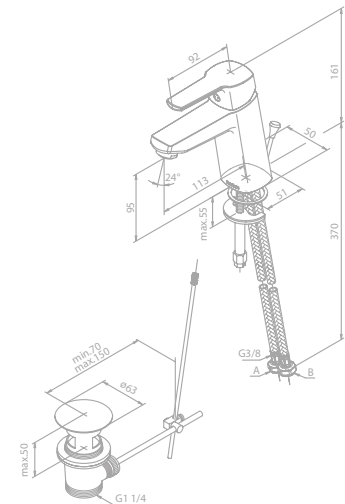

Basin mixer with sidespray

Article no.: 17030.00

Finish: Chrome

Standard features:

Ceramic cartridge
6 l/min aerator