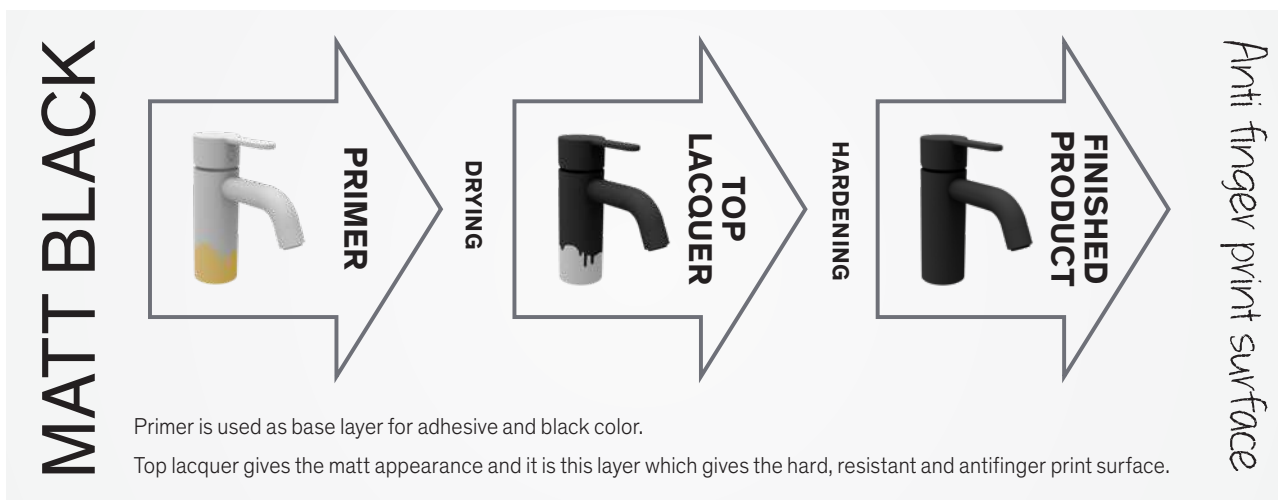

SILHOUET

Silhouet hand shower

Article no.: 76686.61

Finish: Matt black

Standard features:

3 spray modes

Tube hand shower

Article no.: 76664.61

Finish: Matt black

Standard features:

1 spray mode