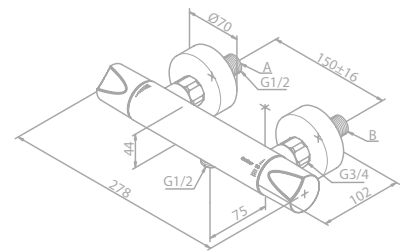

Standard features:

- Ceramic cartridge
- 1/2" connection for hand shower hose
- Standard 150 mm centers
- Wall plates & eccentric unions