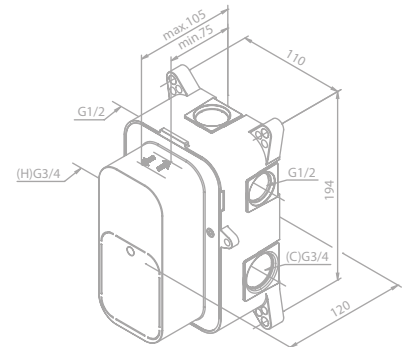

Standard features:

Build-in depth (min. 75mm - max. 105mm)
Ceramic cartridge
Check valves

Exposed kit - thermostatic

Article no.: 76704.00

Finish: Chrome

Standard features:

Cover plate and handle in metal
With diverter
For shower mixer box (57031.00)