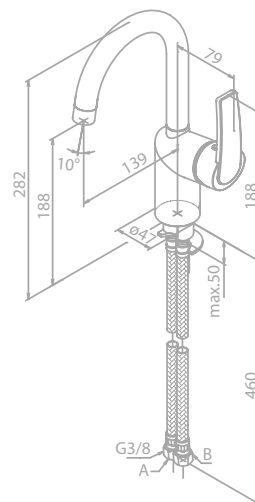

Basin mixer

Article no.: 65857.00

Finish: Chrome

Standard features:

- Ceramic cartridge