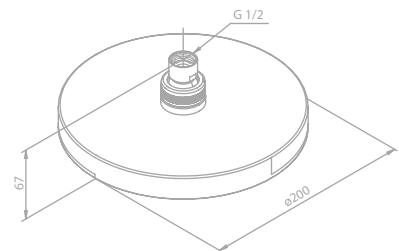

Kudos Petite

Article no.: 76556.00

Finish: Chrome

Standard features:

Ø102 mm

5 spray modes