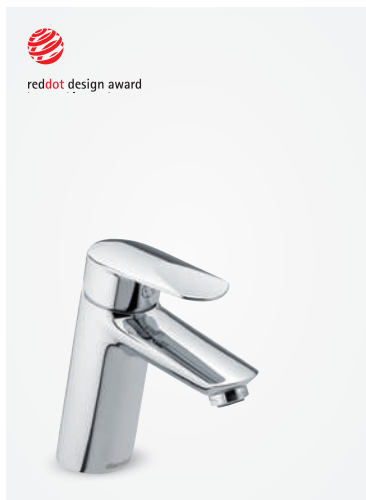

CLOVER GREEN

Basin mixer

Article no.: 60857.10

Finish: Chrome

Standard features:

Ceramic cartridge
6 l/min aerator