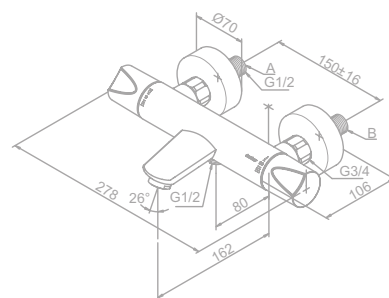

Standard features:

- Ceramic cartridge
- 1/2" connection for hand shower hose
- Standard 150 mm centers
- Wall plates & eccentric unions
- Diverter in handle