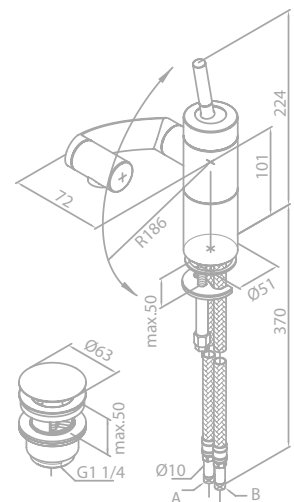

- Ceramic cartridge
- Adjustable aerator
- Pop up waste with click-function
- 3-way rotational movement

Basin/bidet mixer

Article no.: 29821.74

Finish: Chrome/Black

Standard features:

- Ceramic cartridge
- Adjustable aerator
- Pop up waste with click-function
- 3-way rotational movement