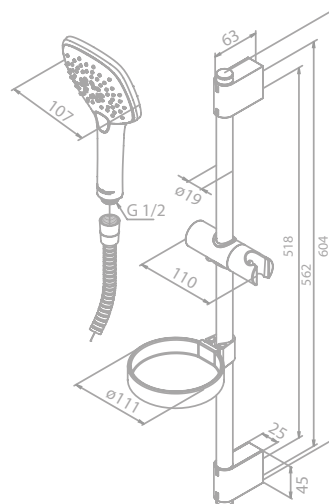

SHOWER SETS

Fair Jet

Article no.: 76513.00

Finish: Chrome

Standard features:

1500 mm shower hose in plastic

1 spray mode

Fair Jet Plus

Article no.: 76519.00

Finish: Chrome

Standard features:

Soap dish

1500 mm shower hose in plastic

3 spray modes

Pine Plus

Article no.: 76660.00

Finish: Chrome

Standard features:

Soap dish

1500 mm shower hose in plastic

3 spray modes