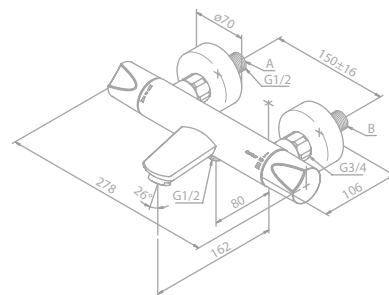

Standard features:

- Ceramic cartridge
- 1/2" connection for hand shower hose
- Standard 150 mm centers
- Wall plates & eccentric unions
- Diverter in handle