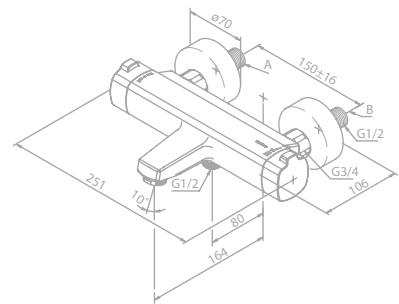

Finish: Chrome

Standard features:

- Ceramic cartridge
- 1/2" connection for hand shower hose
- Standard 150 mm centers
- Wall plates & eccentric unions
- Diverter in handle

reddot design award

PAGE
227

Shower system