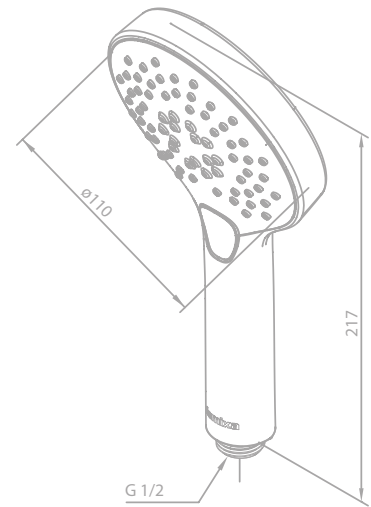

Tube hand shower

Article no.: 76664.46

Finish: Steel (PVD)

Standard features:

1 spray mode