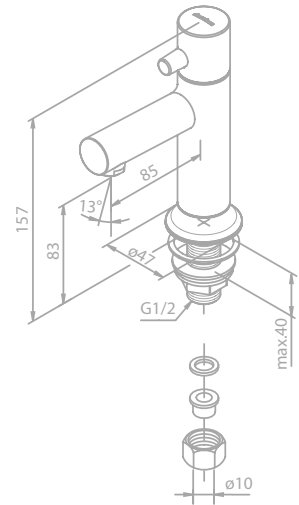

Pillar tap - high

Article no.: 48017.00

Finish: Chrome

Standard features:

Ceramic cartridge