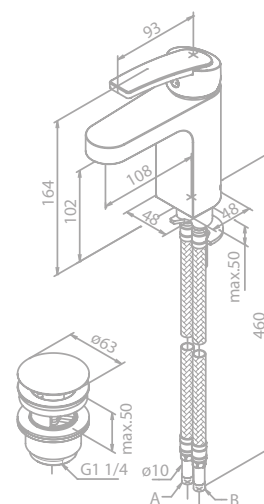

Basin mixer with sidespray

Article no.: 65837.74

Finish: Chrome/Black

Standard features:

Ceramic cartridge

Pop up waste with click-function