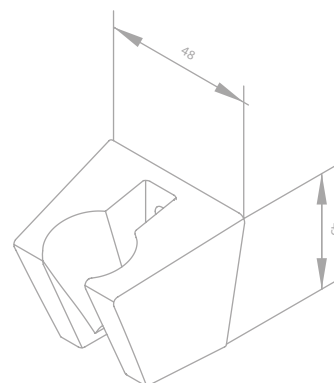

Fixed wall bracket for hand shower

Article no.: 76610.87
Finish: Brushed copper (PVD)