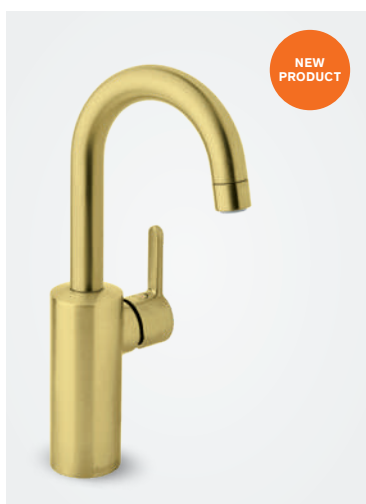

Piccolo basin mixer

Article no.: 74730.79
Finish: Brushed brass (PVD)

Standard features:
Ceramic cartridge
6 l/min aerator
Swivel spout
120° swivel limitation

Pop up waste with click-function:
Article no.: 23850.79