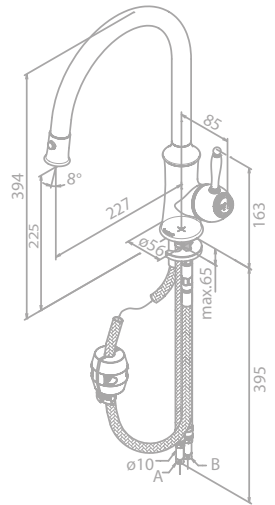

Kitchen mixer - wall mounted

Article no.: 37046.00

Finish: Chrome

Standard features:

- Ceramic head valve
- 3/4" connection
- Standard 150 mm centers
- Wall plates & eccentric unions

Note: Spouts to be ordered separately