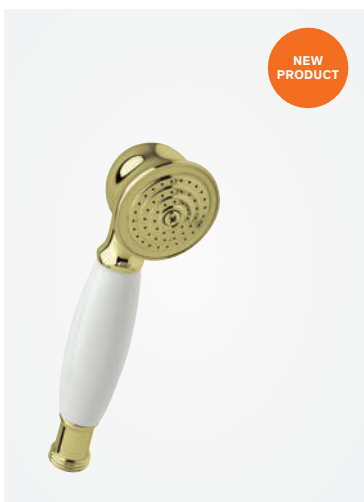

HAND SHOWERS

Tradition

Article no.: 76567.00

Finish: Chrome

Standard features:

1 spray mode

Tradition

Article no.: 37206.00

Finish: Chrome

Standard features:

1 spray mode

With porcelain handle

Tradition

Article no.: 37206.77

Finish: Polished brass (PVD)

Standard features: