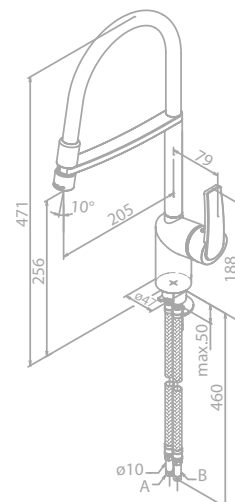

Kitchen mixer

Article no.: 65087.00

Finish: Chrome

Standard features:

- Ceramic cartridge
- Swivel spout
- 120° swivel limitation