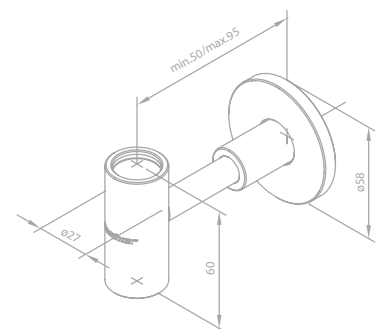

SHOWER ACCESSORIES

Top pipe for Silhouet shower system - 400mm

Article no.: 93051.00

Finish: Chrome

Note: Originally suitable for Silhouet

Also suitable for Akita, Pine, Dikara, Hilina, Fern, Slate 4, Idona, Bell and Tradition

Extension piece for shower systems

Article no.: 76613.00

Finish: Chrome

Note: Suitable for Akita, Pine, Dikara, Hilina, Fern, Slate 4, Idona, Bell, Tradition and Silhouet

Wall bracket for shower systems

Article no.: 48490.00

Finish: Chrome