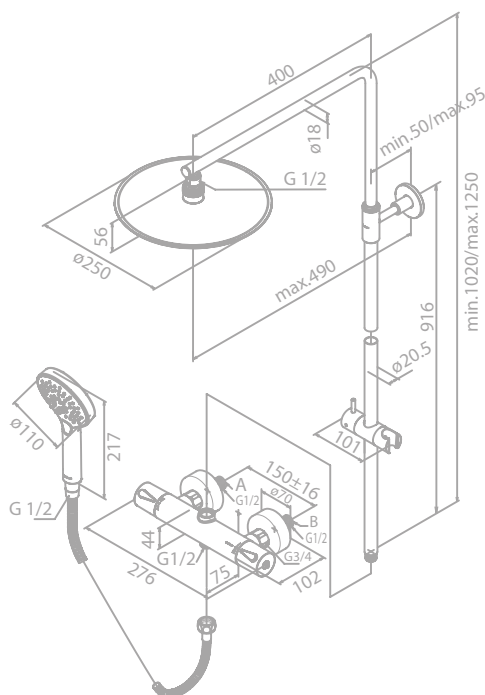

SILHOUET

NEW
PRODUCT

Shower system with thermostat,
head shower, hand shower and
anti-twist shower hose

Article no.: 57954.79

Finish: Brushed brass (PVD)

Standard features:

Standard 150 mm centers
Wall plates & eccentric unions
Integrated diverter
1750 mm shower hose in metal
250 mm head shower
Ø110 mm hand shower

Note: Telescopic top rail adjustable in height from
1020 mm up to 1250 mm.