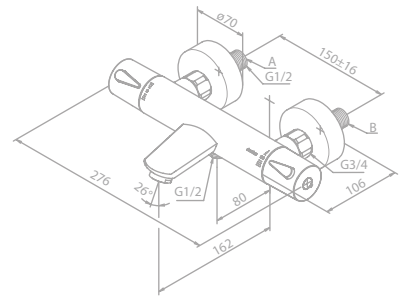

Silhouet Thermostatic bath/shower mixer

Article no.: 74500.87
Finish: Brushed copper (PVD)

Standard features:
Ceramic cartridge
1/2" connection for hand shower hose
Standard 150 mm centers
Wall plates & eccentric unions
Diverter in handle