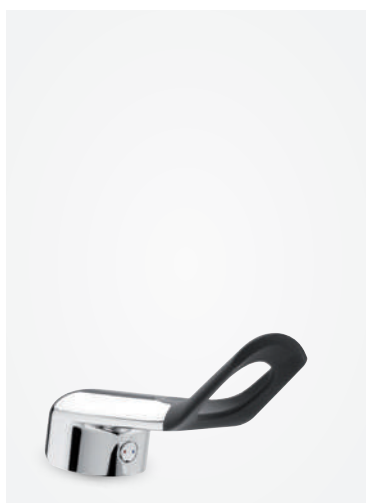

CLOVER EASY

Kitchen mixer

Article no.: 60027.74

Finish: Chrome/Black

Standard features:

Ceramic cartridge
Swivel spout
120° swivel limitation

Kitchen mixer

Article no.: 60078.74

Finish: Chrome/Black

Standard features:

Ceramic cartridge
Swivel spout
120° swivel limitation

Handle for kitchen mixer 60078.74

Article no.: 48451.74

Finish: Chrome/Black