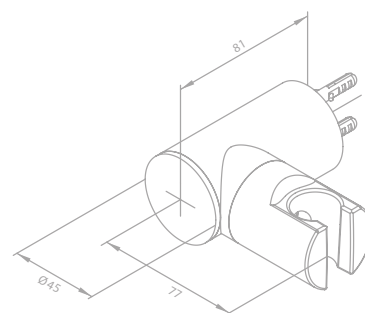

Adjustable wall bracket for hand shower

Article no.: 76611.00
Finish: Chrome