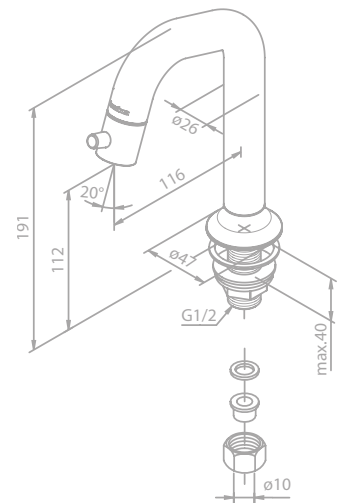

Pillar tap - wall mounted

Article no.: 48116.46

Finish: Steel (PVD)

Standard features:

Ceramic cartridge