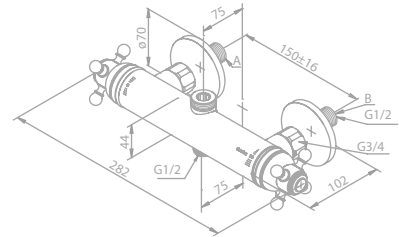

Standard features:

- 3/4" connection for head shower
- 1/2" connection for hand shower hose
- Standard 150 mm centers
- Wall plates & eccentric unions
- Diverter in handle