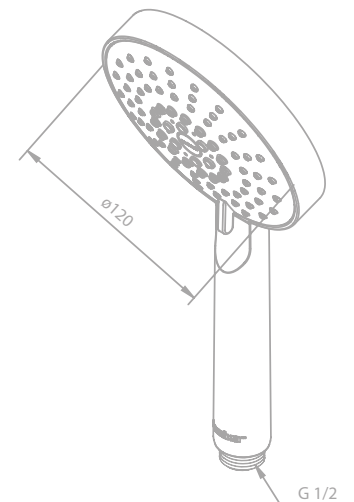

HAND SHOWERS

Bell

Article no.: 76669.00

Finish: Chrome

Standard features:

3 spray modes

Innovative twist function

Kudos Grande

Article no.: 76555.00

Finish: Chrome

Standard features:

5 spray modes

Kudos Plus

Article no.: 76659.00

Finish: Chrome

Standard features:

5 spray modes