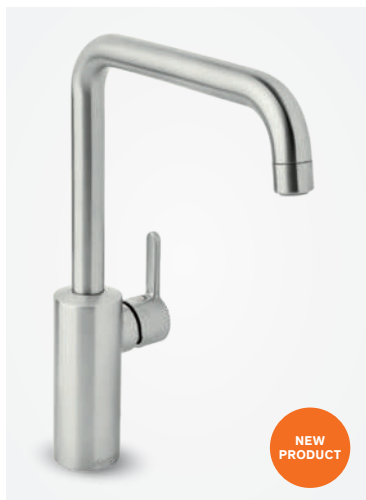

Kitchen mixer

Article no.: 74086.77

Finish: Polished brass (PVD)

Standard features:

- Ceramic cartridge
- 8 l/min aerator
- Swivel spout
- 120° swivel limitation

SILHOUET

Kitchen mixer

Article no.: 74086.46