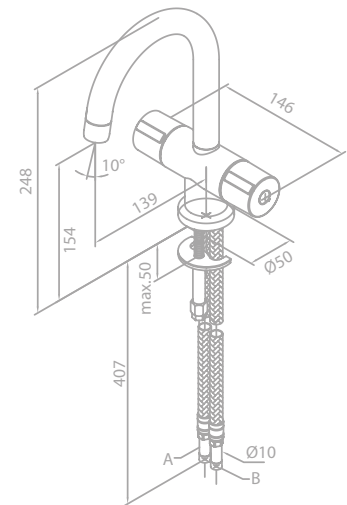

Basin mixer

Article no.: 62821.00

Finish: Chrome

Standard features:

- Ceramic head valve
- Swivel spout
- 120° swivel limitation
- Pop up waste