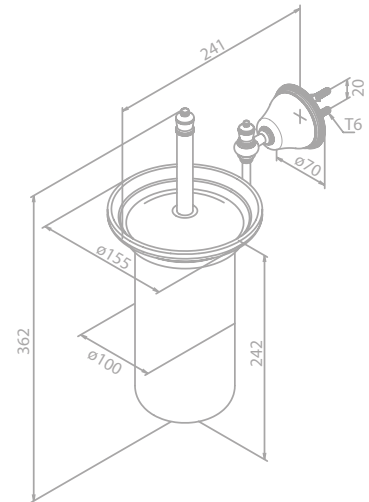

Toilet brush and holder

Article no.: 37312.77

Finish: Polished brass (PVD)