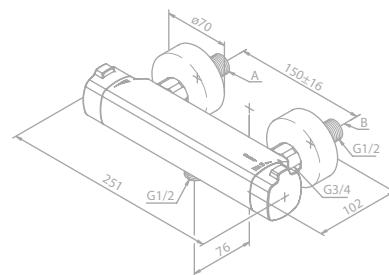

Standard features:

- Ceramic cartridge
- 1/2" connection for hand shower hose
- Standard 150 mm centers
- Wall plates & eccentric unions