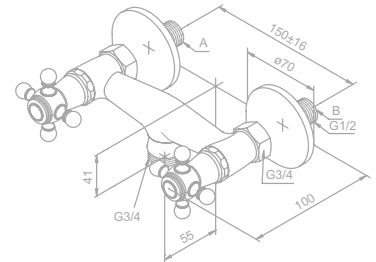

Article no.: 37046.00

Finish: Chrome

Standard features:

- Ceramic head valve
- 3/4" connection
- Standard 150 mm centers
- Wall plates & eccentric unions

Note: Spouts to be ordered separately

VENUS

VENUS

Kitchen mixer