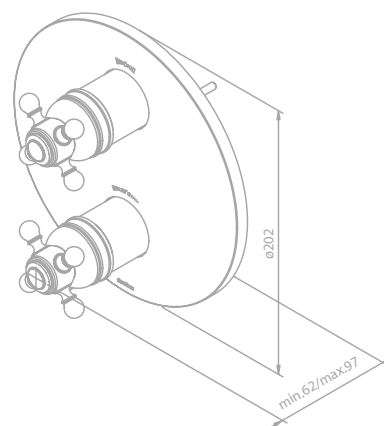

CONCEALED THERMOSTATIC MIXER

Exposed kit - thermostatic

Article no.: 14704.00

Finish: Chrome

Standard features:

Cover plate and handle in metal
With diverter
For shower mixer box (57031.00)

Tradition Exposed kit - thermostatic

Article no.: 37704.00

Finish: Chrome

Standard features:

Cover plate and handle in metal
With diverter
For shower mixer box (57031.00)