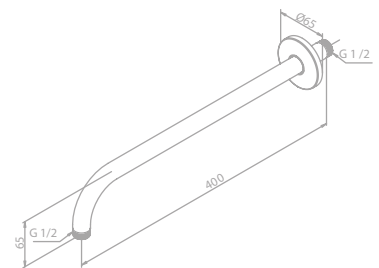

SHOWER ACCESSORIES

Arm long - wall mounted

Article no.: 76607.00

Finish: Chrome

Arm long - wall mounted

Article no.: 76607.61

Finish: Matt black