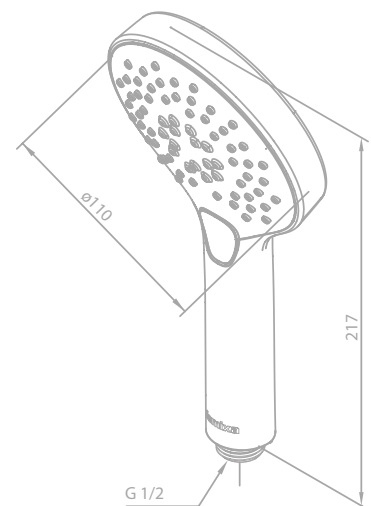

Silhouet

Article no.: 76686.87

Finish: Brushed copper (PVD)

Standard features:

3 spray modes