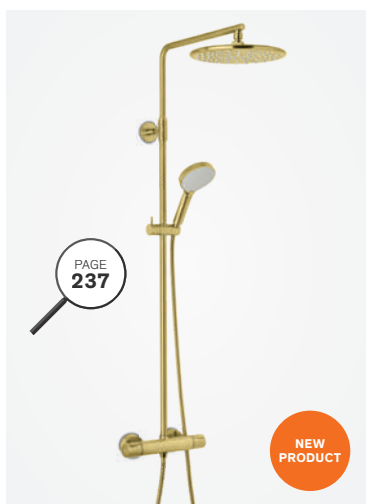

SILHOUET

Basin mixer - high

Article no.: 74620.79
Finish: Brushed brass (PVD)

Standard features:
Ceramic cartridge
6 l/min aerator
Swivel spout
120° swivel limitation

Pop up waste with click-function:
Article no.: 23850.79

Piccolo basin mixer

Article no.: 74730.79
Finish: Brushed brass (PVD)

Standard features:
Ceramic cartridge
6 l/min aerator
Swivel spout
120° swivel limitation

Pop up waste with click-function:
Article no.: 23850.79

Shower system

Article no.: 57954.79
Finish: Brushed brass (PVD)

Standard features:
Standard 150 mm centers
Wall plates & eccentric unions
Integrated diverter
250 mm head shower
Ø110 mm hand shower
1750 mm hose in metal

Note: Telescopic top rail adjustable in height from 1020 mm up to 1250 mm.