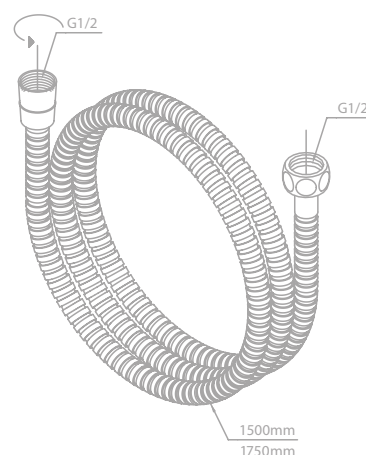

Standard features:

Anti-twist

Shower hose in metal 1750 mm

Article no.: 76653.79

Finish: Brushed brass (PVD)

Standard features:

Anti-twist

Shower hose in metal 1500 mm