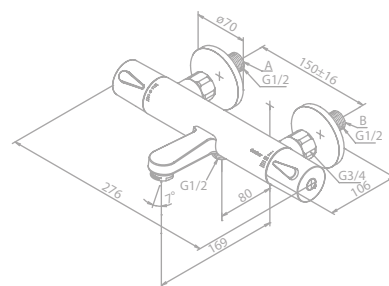

Standard features:

- Ceramic cartridge
- 1/2" connection for hand shower hose
- Standard 150 mm centers
- Wall plates & eccentric unions
- Diverter in handle

PAGE
229

Shower system

Article no.: 57954.00

Finish: Chrome
1750 mm hose in metal

Article no.: 57954.30

Finish: Chrome
1750 mm Easyflex silver hose

Standard features:

- Standard 150 mm centers
- Wall plates & eccentric unions
- Integrated diverter
- 250 mm head shower
- Ø110 mm hand shower

Note: Telescopic top rail adjustable in height from 1020 mm up to 1250 mm.