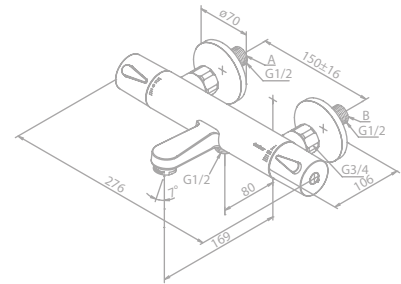

Standard features:

- Ceramic cartridge
- 1/2" connection for hand shower hose
- Standard 150 mm centers
- Wall plates & eccentric unions
- Diverter in handle