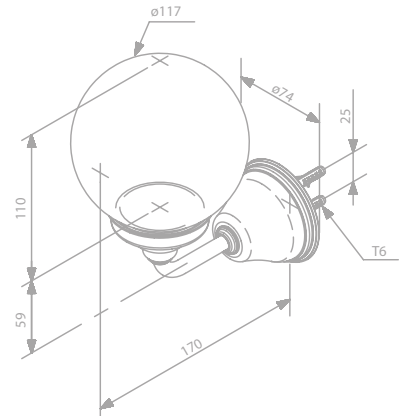

IP 23 Approved (Splashproof)

Towel ring

Article no.: 37303.00

Finish: Chrome

H.C. ANDERSEN COLLECTION

TRADITION

Towel rail 552 mm

Article no.: 37304.00