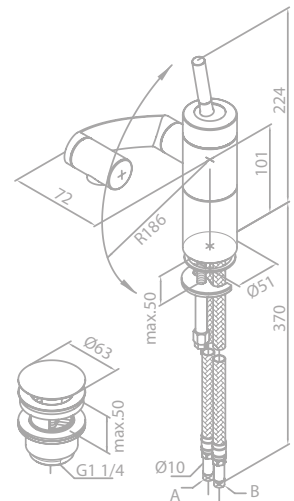

Basin/bidet mixer

Article no.: 29821.74

Finish: Chrome/Black

Standard features:

- Ceramic cartridge
- Adjustable aerator
- Pop up waste with click-function
- 3-way rotational movement