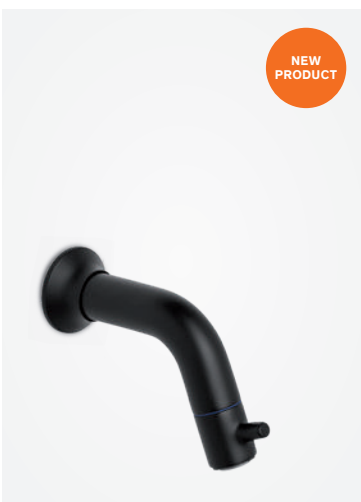

Finish: Matt black

Standard features:

Ceramic cartridge

Pillar tap - high

Article no.: 48017.61

Finish: Matt black

Standard features:

Ceramic cartridge

Pillar tap - wall mounted

Article no.: 48116.61

Finish: Matt black

Standard features:

Ceramic cartridge

SKY

SKY

SKY