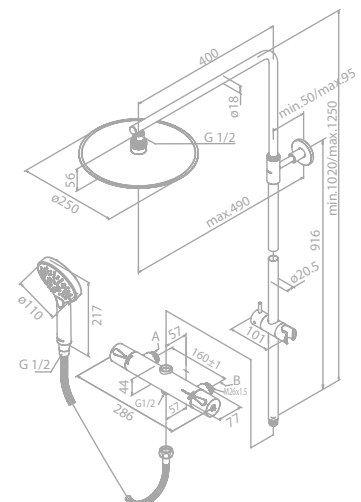

Shower system

Article no.: 57954.87
Finish: Brushed copper (PVD)

Standard features:
Standard 150 mm centers
Wall plates & eccentric unions
Integrated diverter
250 mm head shower
Ø110 mm hand shower
1750 mm hose in metal

Note: Telescopic top rail adjustable in height from 1020 mm up to 1250 mm.