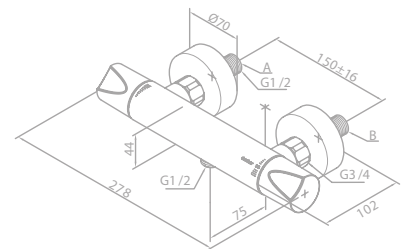

Standard features:

- Ceramic cartridge
- 1/2" connection for hand shower hose
- Standard 150 mm centers
- Wall plates & eccentric unions