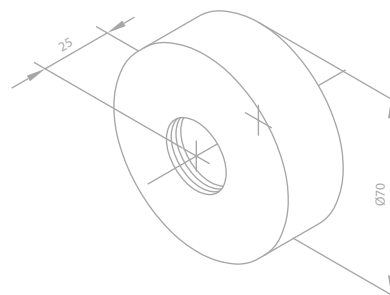

Wall plates with 3/4" nuts 1/2"

SHOWER ACCESSORIES

Eccentric unions (2 pieces)

Article no.: 69117.00

Finish: Chrome

Standard features:

Eccentric unions 3/4" x 1/2"

Diverter