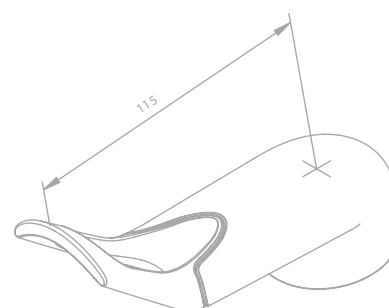

Finish: Chrome/Black

Standard features:

Ceramic cartridge
Swivel spout
120° swivel limitation

Handle for kitchen mixer 60078.74

Article no.: 48451.74

Finish: Chrome/Black

CLOVER GREEN

CLOVER GREEN