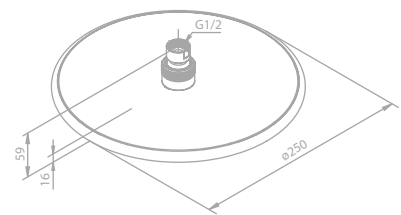

Hilina

Article no.: 76569.00

Finish: Chrome

Standard features:

Ø200 mm

1 spray mode