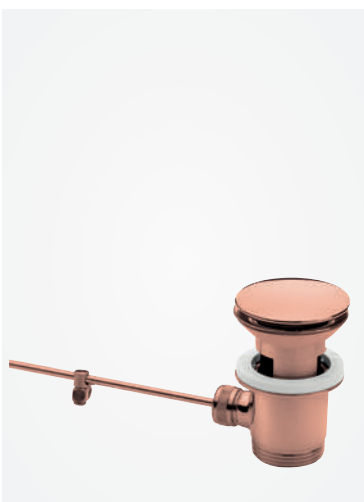

Pop up waste with pull rod

Article no.: 49240.80

Finish: Polished Copper (PVD)