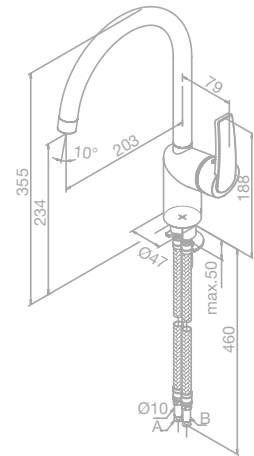

SLATE

Kitchen mixer

Article no.: 65077.00

Finish: Chrome

Standard features:

- Ceramic cartridge
- Swivel spout
- 120° swivel limitation

Kitchen mixer

Article no.: 65077.74