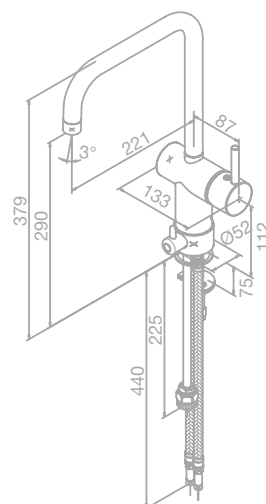

- Ceramic cartridge
- Swivel spout
- 120° swivel limitation

Kitchen mixer

Article no.: 18081.00

Finish: Chrome

Standard features:

- Ceramic cartridge
- Swivel spout
- 120° swivel limitation
- Dishwasher shut off valve