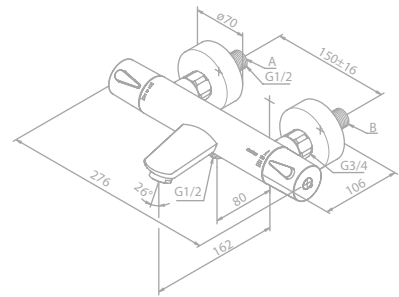

Standard features:

- Ceramic cartridge
- 1/2" connection for hand shower hose
- Standard 150 mm centers
- Wall plates & eccentric unions
- Diverter in handle

Shower hose in metal 1500 mm

Article no.: 76652.46

Finish: Steel (PVD)

Standard features:

- Anti-twist