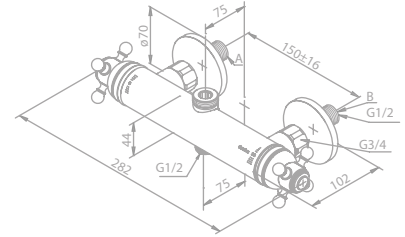

Standard features:

- 3/4" connection for head shower
- 1/2" connection for hand shower hose
- Standard 150 mm centers
- Wall plates & eccentric unions