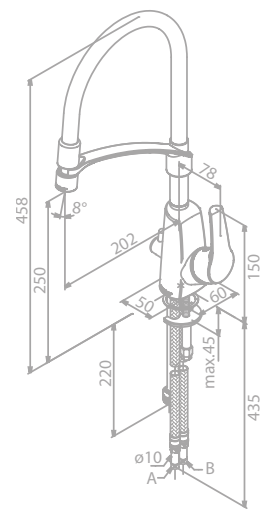

ROWAN

Pro, Kitchen mixer

Article no.: 67128.00

Finish: Chrome

Standard features:

- Ceramic cartridge
- Swivel spout
- 120° swivel limitation
- Flexible spout

Pro, Kitchen mixer

Article no.: 67158.00

Finish: Chrome

Standard features:

- Ceramic cartridge
- Swivel spout
- 120° swivel limitation
- Flexible spout
- Dishwasher shut off valve