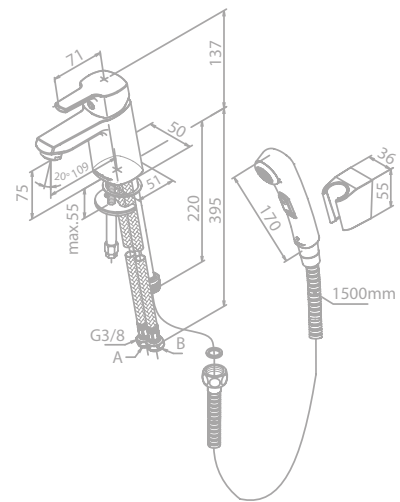

PINE

Basin mixer - medium

Article no.: 17930.00

Finish: Chrome

Standard features:

Ceramic cartridge
6 l/min aerator

Basin mixer - medium

Article no.: 17921.00

Finish: Chrome

Standard features:

Ceramic cartridge
6 l/min aerator
Pop up waste

Basin mixer with sidespray

Article no.: 17030.00

Finish: Chrome

Standard features:

Ceramic cartridge
6 l/min aerator