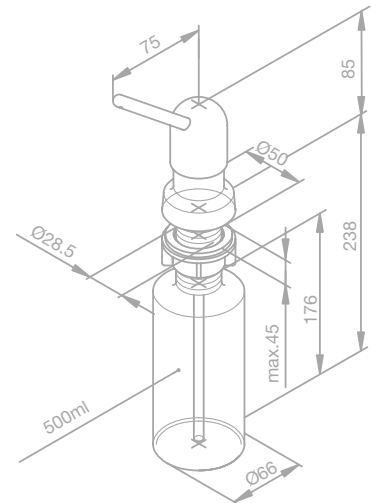

Dispenser

Article no.: 48084.00

Finish: Chrome

Standard features:

90 mm nozzle