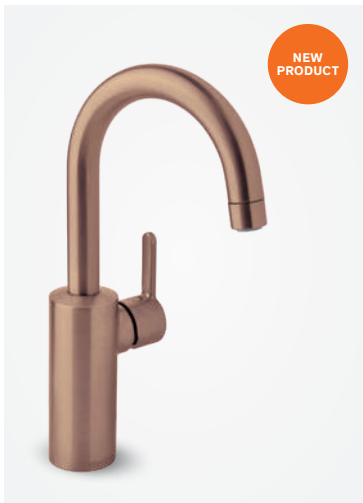

SILHOUET

Basin mixer - high

Article no.: 74620.87
Finish: Brushed copper (PVD)

Standard features:
Ceramic cartridge
6 l/min aerator
Swivel spout
120° swivel limitation

Pop up waste with click-function:
Article no.: 23850.87