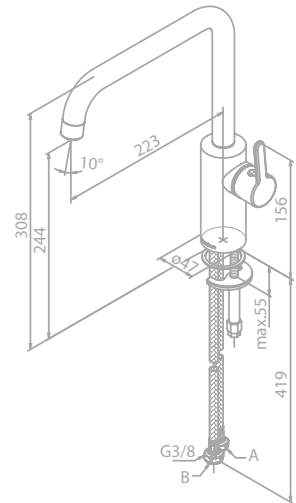

Kitchen mixer

Article no.: 74081.61

Finish: Matt black

Standard features:

- Ceramic cartridge
- 8 l/min aerator
- Swivel spout
- 120° swivel limitation
- Dishwasher shut off valve