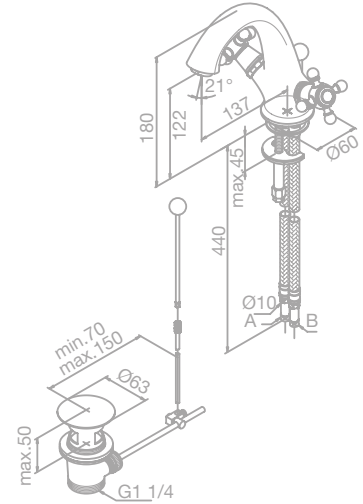

Bidet mixer

Article no.: 37035.00

Finish: Chrome

Standard features:

Ceramic head valve

Pop up waste