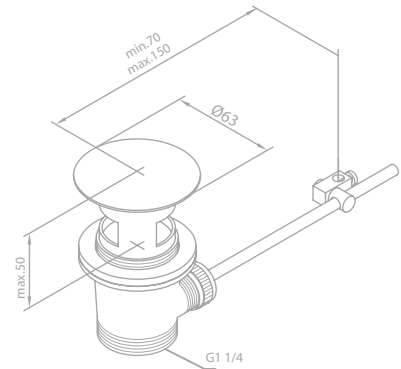

Pop up waste with pull rod

Article no.: 49240.77

Finish: Polished brass (PVD)