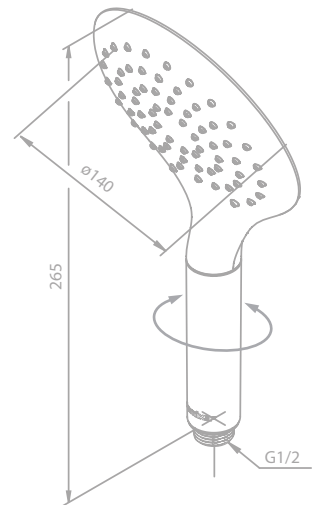

Kudos Grande

Article no.: 76555.00

Finish: Chrome

Standard features:

5 spray modes