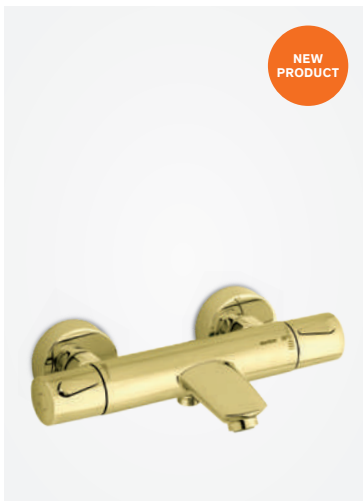

THERMOSTATS

Silhouet Thermostatic bath/shower mixer

Article no.: 74500.61

Finish: Matt black

Standard features:

- Ceramic cartridge
- 1/2" connection for hand shower hose
- Standard 150 mm centers
- Wall plates & eccentric unions
- Diverter in handle