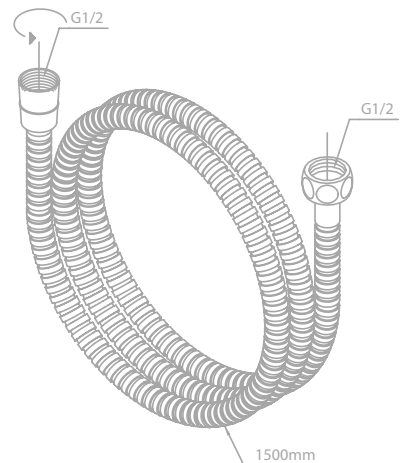

Fixed wall bracket for hand shower

Article no.: 76610.87

Finish: Brushed copper (PVD)