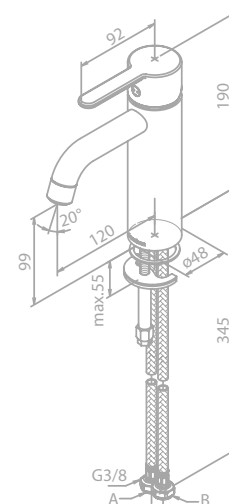

Basin mixer - large

Article no.: 74013.61

Finish: Matt black

Standard features:

Ceramic cartridge

6 l/min aerator

Pop up waste with click-function:

Article no.: 23850.61