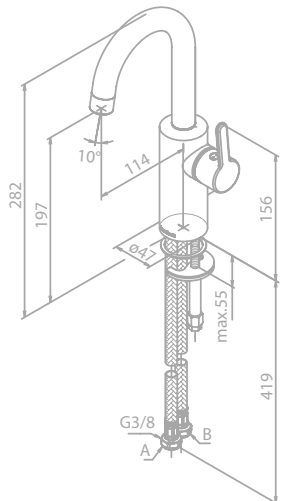

SILHOUET

Basin mixer - high

Article no.: 74620.00

Finish: Chrome

Standard features:

- Ceramic cartridge
- 6 l/min aerator
- Swivel spout
- 120° swivel limitation

Piccolo basin mixer - high

Article no.: 74730.00

Finish: Chrome

Standard features:

- Ceramic cartridge
- 6 l/min aerator
- Swivel spout
- 120° swivel limitation