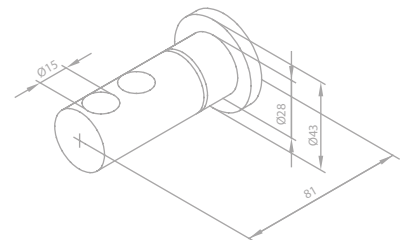

BATHROOM ACCESSORIES

Hooks (2 pieces)

Article no.: 48306.00

Finish: Chrome

Toilet brush and holder

Article no.: 48301.00

Finish: Chrome

Toothbrush holder

Article no.: 48305.00

Finish: Chrome