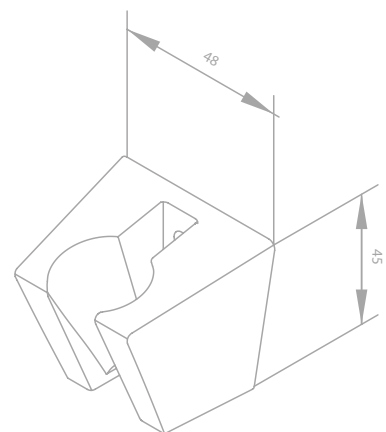

SILHOUET

Silhouet Thermostatic bath/shower mixer

Article no.: 74500.61

Finish: Matt black

Standard features:

- Ceramic cartridge
- 1/2" connection for hand shower hose
- Standard 150 mm centers
- Wall plates & eccentric unions
- Diverter in handle

Shower hose in metal 1500 mm

Article no.: 76652.61

Finish: Matt black

Standard features:

- Anti-twist

Fixed wall bracket for hand shower

Article no.: 76610.61

Finish: Matt black