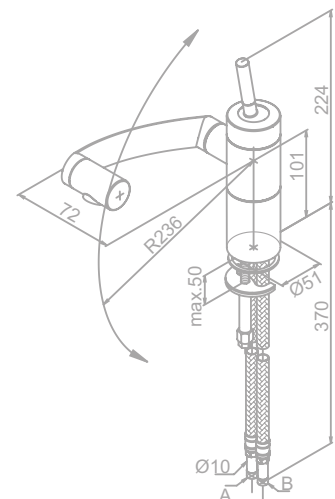

ARC

Kitchen mixer

Article no.: 29000.00

Finish: Chrome

Standard features:

- Ceramic cartridge
- Adjustable aerator
- 3-way rotational movement

Kitchen mixer

Article no.: 29000.66

Finish: Steel

Standard features:

- Ceramic cartridge
- Adjustable aerator
- 3-way rotational movement

Kitchen mixer

Article no.: 29000.74

Finish: Chrome/Black

Standard features:

- Ceramic cartridge
- Adjustable aerator
- 3-way rotational movement