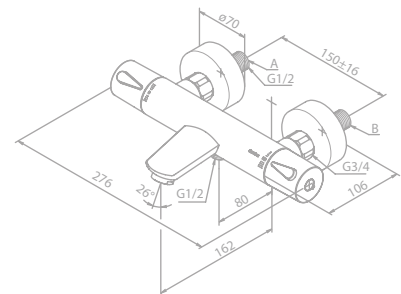

Standard features:

- Ceramic cartridge
- 1/2" connection for hand shower hose
- Standard 150 mm centers
- Wall plates & eccentric unions
- Diverter in handle