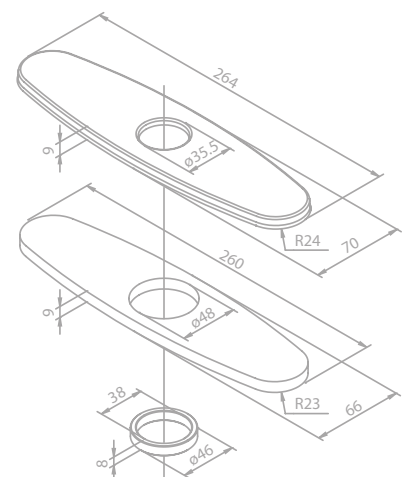

Standard features:

Universal cover plate (264 × 70 mm)