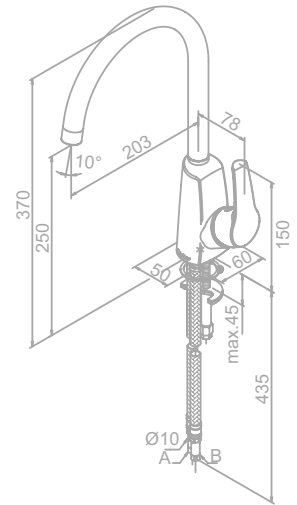

Kitchen mixer

Article no.: 67071.00

Finish: Chrome

Standard features:

- Ceramic cartridge
- Swivel spout
- 120° swivel limitation
- Dishwasher shut off valve