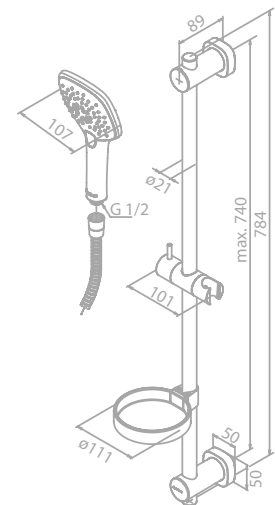

Finish: Chrome/Black

Standard features:

Soap dish

1500 mm shower hose in plastic

Flexible fastening in both ends of the rail

3 spray modes

2 spacers included

Tradition