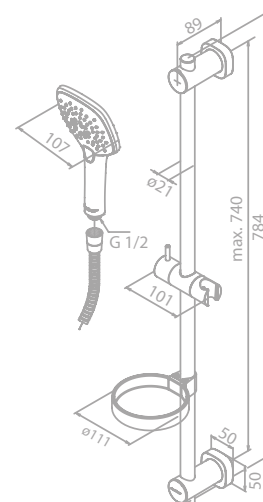

Standard features:

- Soap dish
- 1500 mm shower hose in plastic
- Flexible fastening in both ends of the rail
- 3 spray modes
- 2 spacers included

SHOWER SETS

Silhouet Flex

Article no.: 76688.00

Finish: Chrome