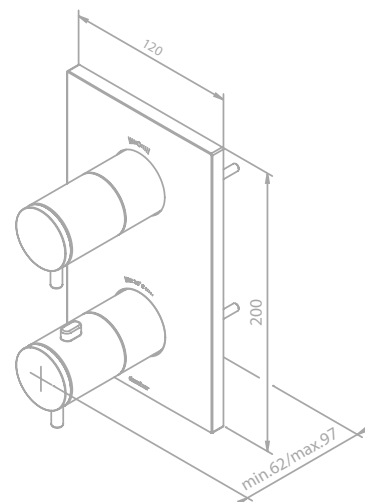

Tradition Exposed kit - thermostatic

Article no.: 37704.00

Finish: Chrome

Standard features:

Cover plate and handle in metal
With diverter
For shower mixer box (57031.00)