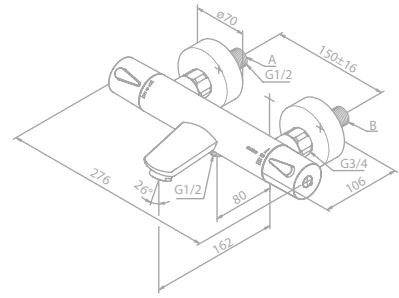

Silhouet Thermostatic bath/shower mixer

Article no.: 74500.79
Finish: Brushed brass (PVD)

Standard features:
Ceramic cartridge
1/2" connection for hand shower hose
Standard 150 mm centers
Wall plates & eccentric unions
Diverter in handle