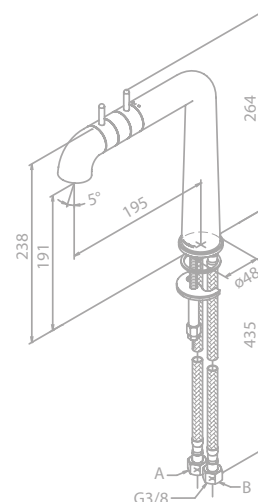

Standard features:

Ceramic head valve
Adjustable aerator
Swivel spout
120° swivel limitation

Kitchen mixer

Article no.: 73000.66

Finish: Steel

Standard features:

Ceramic head valve
Adjustable aerator
Swivel spout
120° swivel limitation