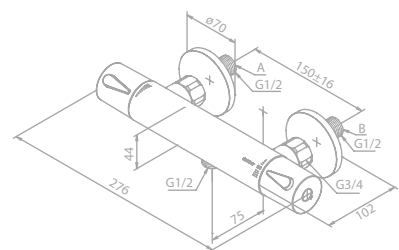

Standard features:

- Ceramic cartridge
- 1/2" connection for hand shower hose
- Standard 150 mm centers
- Wall plates & eccentric unions