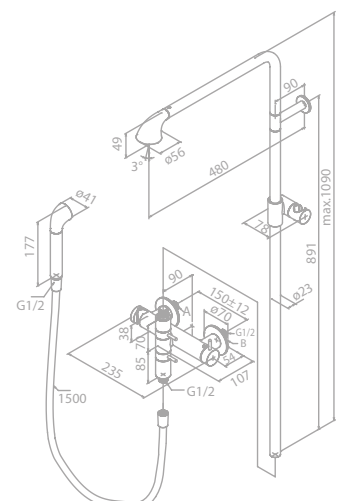

- Ceramic head valve
- Adjustable aerator

Shower system

Article no.: 73600.00

Finish: Chrome

Standard features:

- Ceramic head valve
- Twistable head shower
- 1/2" connection for hand shower hose
- Standard 150 mm centers
- Integrated diverter
- 1500 mm shower hose in black plastic