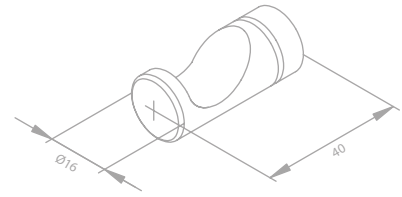

Toilet brush and holder

Article no.: 48301.00

Finish: Chrome