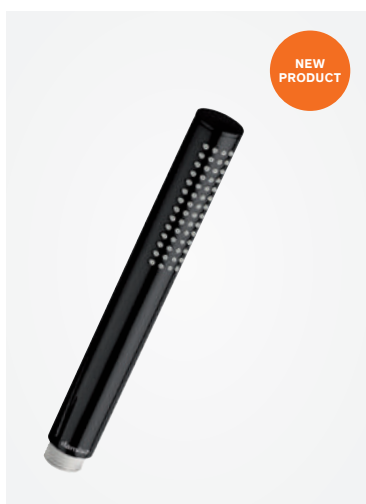

Tube hand shower

Article no.: 76664.61

Finish: Matt black

Standard features:

1 spray mode