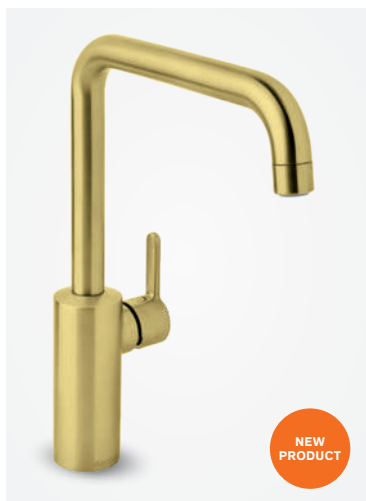

Kitchen mixer

Article no.: 74086.79

Finish: Brushed brass (PVD)

Standard features:

Ceramic cartridge
8 l/min aerator
Swivel spout
120° swivel limitation