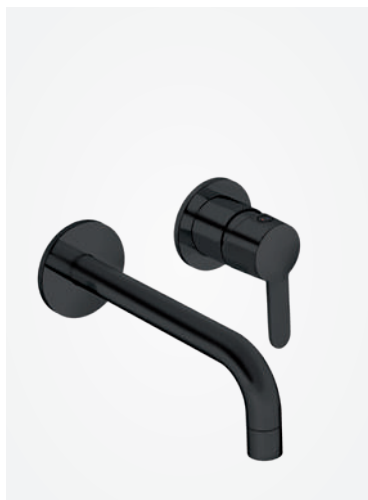

SILHOUET - CONCEALED BASIN MIXER