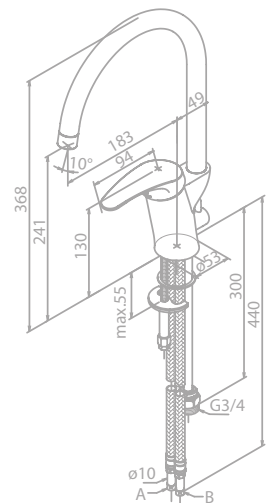

SPACE

Kitchen mixer

Article no.: 10070.00

Finish: Chrome

Standard features:

- Ceramic cartridge
- Swivel spout
- 120° swivel limitation

Note: Handle can be placed in front, left side or right side

Kitchen mixer

Article no.: 10071.00

Finish: Chrome

Standard features:

- Ceramic cartridge
- Swivel spout
- 120° swivel limitation
- Dishwasher shut off valve

Note: Handle can be placed in front, left side or right side

Eco Save
and
Anti Scalding

Pull out spray head
with 2 functions

Anti Scalding | Eco Save | Pull Out