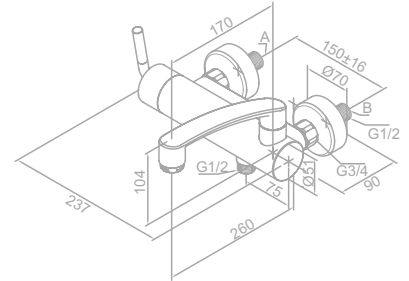

ARC

Bath shower mixer

Article no.: 29100.74

Finish: Chrome/Black

Standard features:

Ceramic cartridge

Diverts automatically when spout is folded away

1/2" connection for hand shower hose

Standard 150 mm centers

Wall plates & eccentric unions