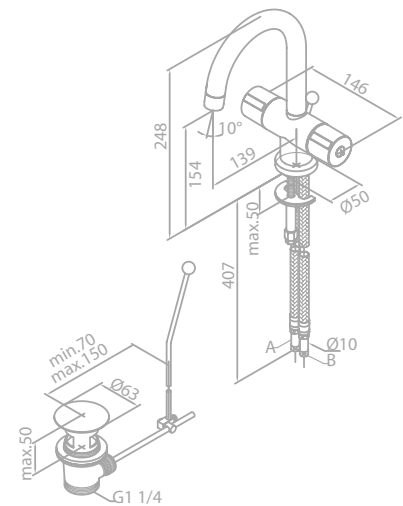

Basin mixer

Article no.: 62820.00

Finish: Chrome

Standard features:

- Ceramic head valve
- Pop up waste