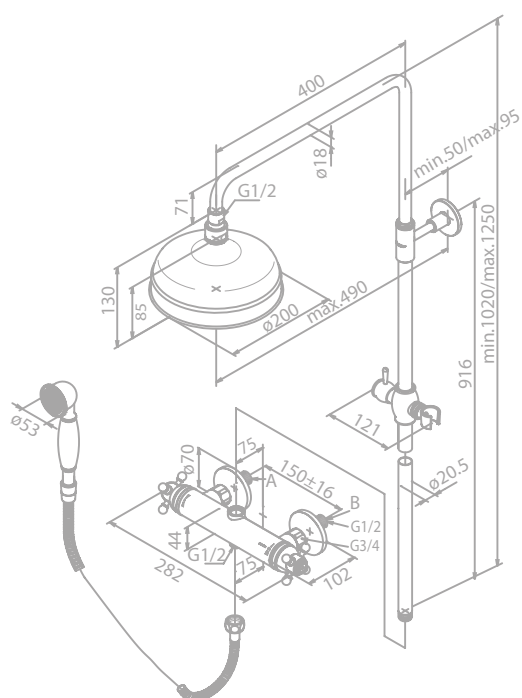

Standard features:

Standard 150 mm centers

Wall plates & eccentric unions

Integrated diverter

1750 mm shower hose in metal

200 mm head shower

Ø53 mm metal hand shower with porcelain handle

Note: Telescopic top rail adjustable in height from
1020 mm up to 1250 mm.