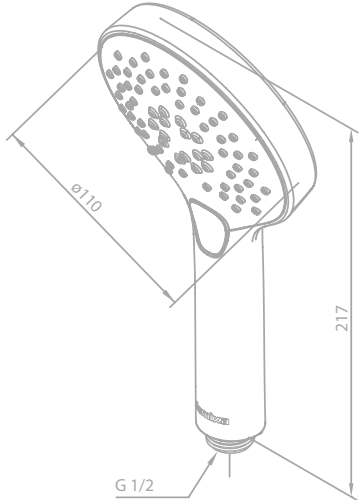

SILHOUET

Silhouet hand shower

Article no.: 76686.77
Finish: Polished brass (PVD)

Standard features:
3 spray modes