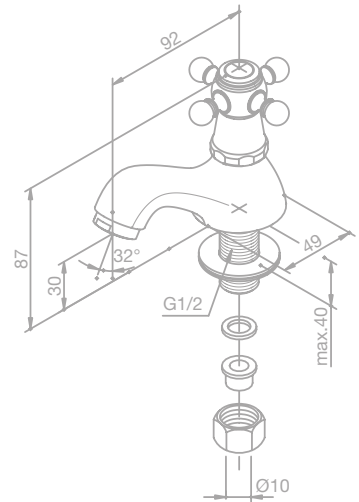

Standard features:

- Ceramic cartridge
- Swivel spout
- 120° swivel limitation
- Pop up waste with click-function

Pillar tap

Article no.: 37014.00

Finish: Chrome

Standard features:

- Ceramic head valve

Pillar tap