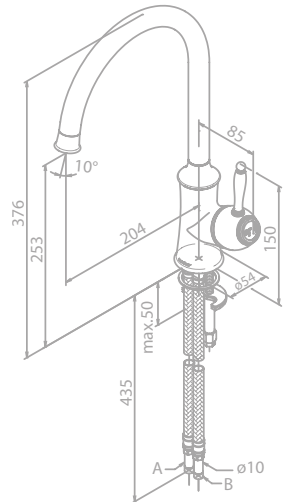

- Ceramic cartridge
- Swivel spout
- 120° swivel limitation

Kitchen mixer

Article no.: 37069.77

Finish: Polished brass (PVD)

Standard features:

- Ceramic cartridge
- Swivel spout
- 120° swivel limitation

Kitchen mixer