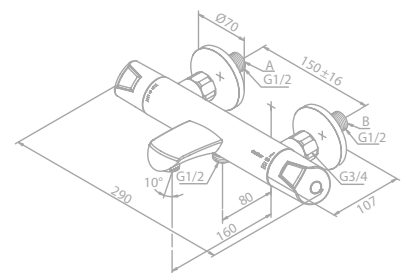

Standard features:

- Ceramic cartridge
- 1/2" connection for hand shower hose
- Standard 150 mm centers
- Wall plates & eccentric unions
- Diverter in handle