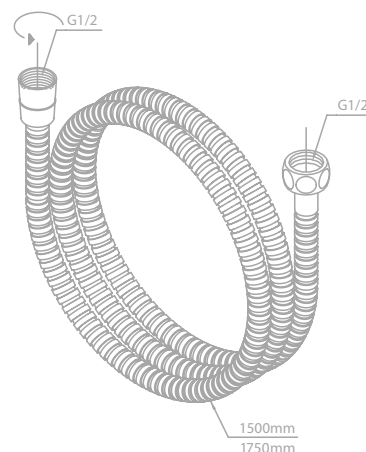

SHOWER ACCESSORIES

Shower hose in metal 1500 mm

Article no.: 76652.00

Finish: Chrome

Standard features:

Anti-twist

Shower hose in metal 1750 mm

Article no.: 76653.00

Finish: Chrome

Standard features:

Anti-twist

Shower hose in metal 1500 mm

Article no.: 76652.61

Finish: Matt black

Standard features:

Anti-twist

Shower hose in metal 1750 mm

Article no.: 76653.61

Finish: Matt black

Standard features:

Anti-twist

Shower hose in metal 1500 mm

Article no.: 76652.77

Finish: Polished brass (PVD)

Standard features:

Anti-twist

Shower hose in metal 1750 mm

Article no.: 76653.77

Finish: Polished brass (PVD)

Standard features:

Anti-twist