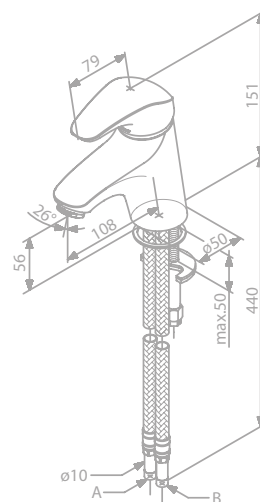

Basin mixer

Article no.: 10821.00

Finish: Chrome

Standard features:

Ceramic cartridge

Pop up waste