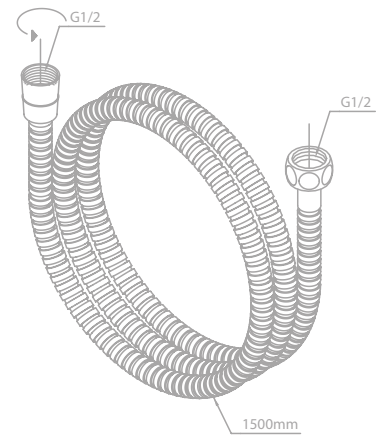

Anti-twist

SHOWER ACCESSORIES

Shower hose in plastic 1500 mm

Article no.: 76650.00

Finish: Chrome

Standard features:

Anti-twist

Shower hose in plastic 1750 mm