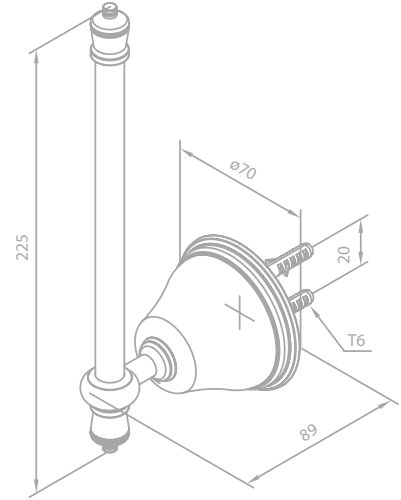

Article no.: 37307.77

Finish: Polished brass (PVD)

H.C. ANDERSEN COLLECTION

TRADITION

Spare toilet roll holder

Article no.: 37317.00

Finish: Chrome

Spare toilet roll holder