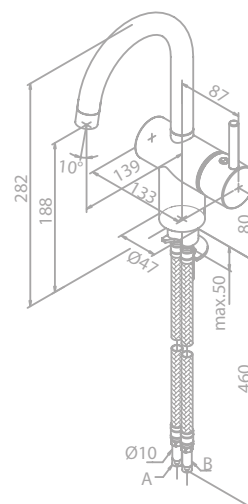

Basin mixer

Article no.: 18847.00

Finish: Chrome

Standard features:

- Ceramic cartridge
- Pop up waste with click-function
- Swivel spout
- 120° swivel limitation