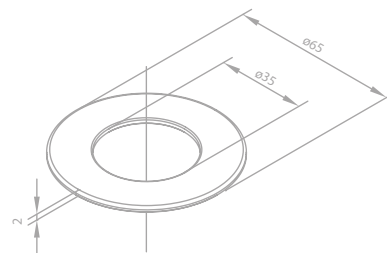

Electronic Shut Off Valve

Article no.: 48408.66

Finish: Steel