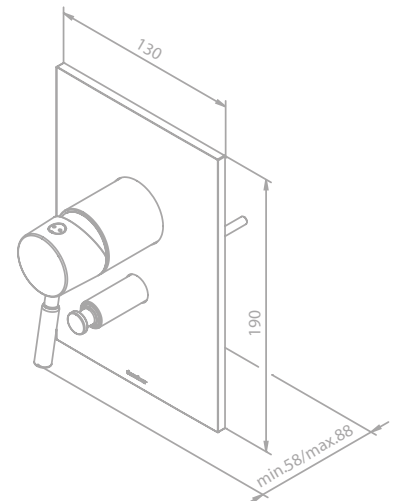

Exposed kit non-thermostatic

Article no.: 14753.00

Finish: Chrome

Standard features:

- Cover plate and handle in metal
- For shower mixer box (47036.00)