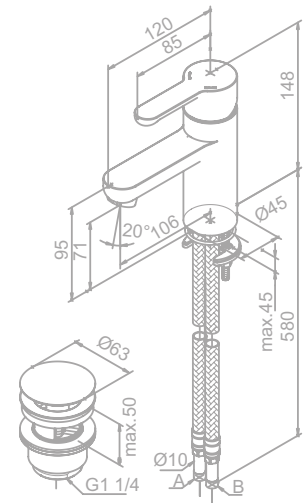

Piccolo basin mixer

Article no.: 35811.00

Finish: Chrome

Standard features:

Ceramic cartridge

Pop up waste with click-function