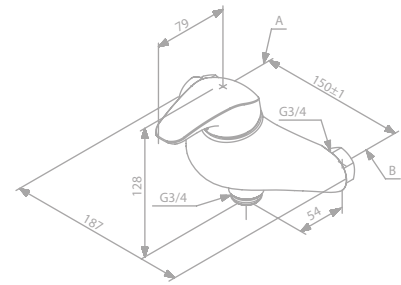

Finish: Chrome

Standard features:

Ceramic cartridge

3/4" connection

Standard 150 mm centers

Note: Spouts to be ordered separately

Kitchen mixer

Article no.: 10010.00