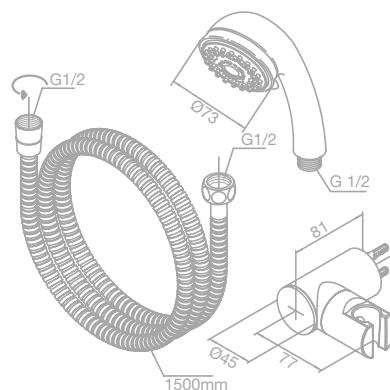

Slate 4

Article no.: 76690.74

Finish: Chrome/Black

Standard features:

1500 mm shower hose in plastic

Adjustable wall bracket

3 spray modeS