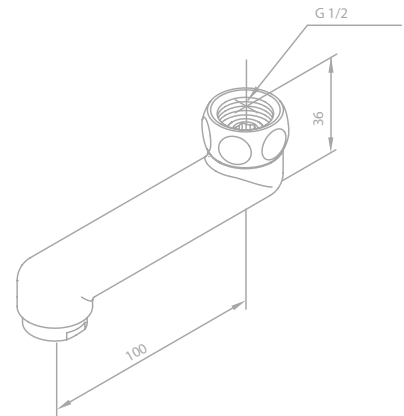

Note:

Only suitable for 2745000 and 2765000

Universal spout

Article no.: 28595.00

Finish: Chrome

Standard features:

Bath spout with diverter for thermostatic mixer