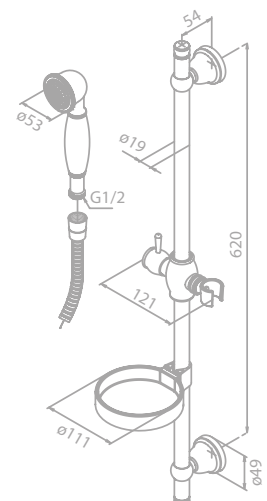

SHOWER SETS

Slate 4 Flex

Article no.: 76689.74

Finish: Chrome/Black

Standard features:

Soap dish

1500 mm shower hose in plastic

Flexible fastening in both ends of the rail

3 spray modes

2 spacers included

Tradition

Article no.: 76511.00

Finish: Chrome

Standard features:

Soap dish

1500 mm shower hose in metal

1 spray mode