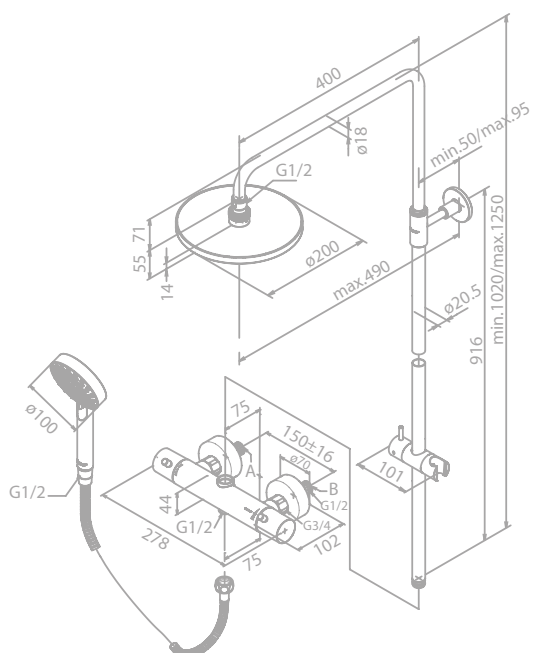

Standard features:

Standard 150 mm centers

Wall plates & eccentric unions

Integrated diverter

200 mm head shower

Ø100 mm hand shower

Note: Telescopic top rail adjustable in height from
1020 mm up to 1250 mm.