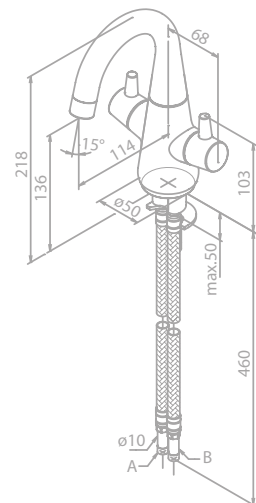

BELL

Basin mixer

Article no.: 90867.00

Finish: Chrome

Standard features:

- Ceramic head valve
- Swivel spout
- 120° swivel limitation

Basin mixer

Article no.: 90967.00

Finish: Chrome

Standard features:

- Ceramic head valve
- Swivel spout
- 120° swivel limitation