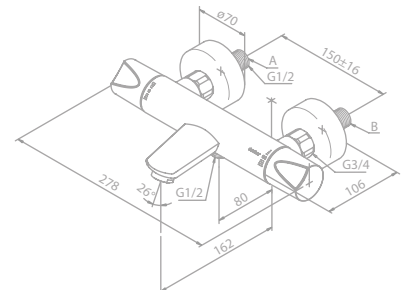

Standard features:

- Ceramic cartridge
- 1/2" connection for hand shower hose
- Standard 150 mm centers
- Wall plates & eccentric unions
- Diverter in handle