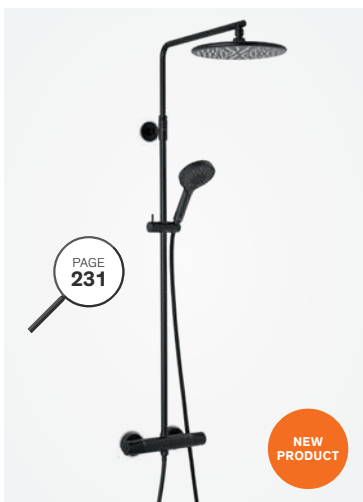

SILHOUET

Basin mixer - high

Article no.: 74620.61
Finish: Matt black

Standard features:
Ceramic cartridge
6 l/min aerator
Swivel spout
120° swivel limitation

Pop up waste with click-function:
Article no.: 23850.61

Piccolo basin mixer

Article no.: 74730.61
Finish: Matt black

Standard features:
Ceramic cartridge
6 l/min aerator
Swivel spout
120° swivel limitation

Pop up waste with click-function:
Article no.: 23850.61

Shower system

Article no.: 57954.61
Finish: Matt black

Standard features:
Standard 150 mm centers
Wall plates & eccentric unions
Integrated diverter
250 mm head shower
Ø110 mm hand shower
1750 mm hose in metal

Note: Telescopic top rail adjustable in height from 1020 mm up to 1250 mm.