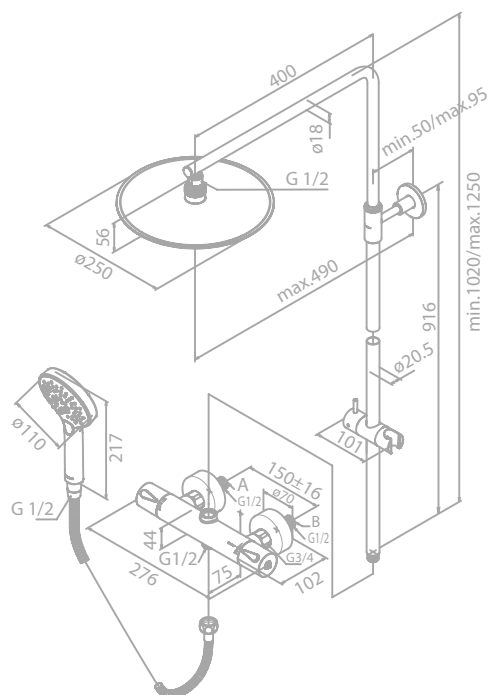

SILHOUET

Shower system with thermostat,
head shower, hand shower and
anti-twist shower hose

Article no.: 57954.00

Finish: Chrome

1750 mm shower hose in metal

Article no.: 57954.30

Finish: Chrome

1750 mm Easyflex silver shower hose

Standard features:

Standard 150 mm centers

Wall plates & eccentric unions

Integrated diverter

250 mm head shower

Ø110 mm hand shower

Note: Telescopic top rail adjustable in height from
1020 mm up to 1250 mm.