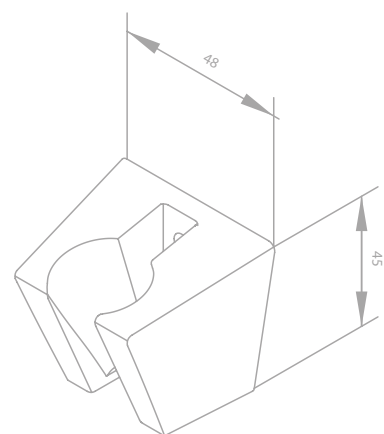

SILHOUET

Silhouet Thermostatic bath/shower mixer

Article no.: 74500.79
Finish: Brushed brass (PVD)

Standard features:
Ceramic cartridge
1/2" connection for hand shower hose
Standard 150 mm centers
Wall plates & eccentric unions
Diverter in handle

Shower hose in metal 1500 mm

Article no.: 76652.79
Finish: Brushed brass (PVD)

Standard features:
Anti-twist

Fixed wall bracket for hand shower

Article no.: 76610.79
Finish: Brushed brass (PVD)