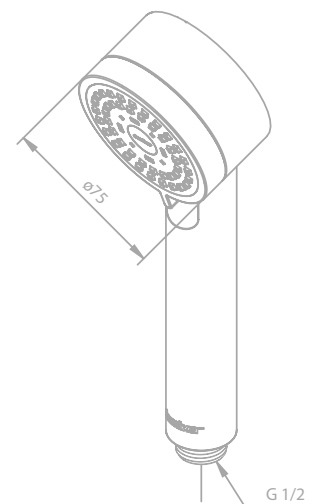

Finish: Chrome

Standard features:

3 spray modes

Kudos Mini

Article no.: 76554.00

Finish: Chrome

Standard features:

3 spray modes