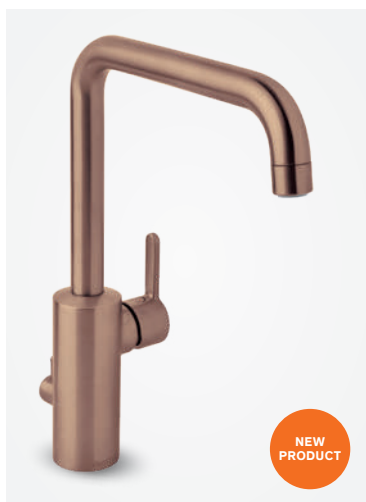

- Ceramic cartridge
- 8 l/min aerator
- Swivel spout
- 120° swivel limitation
- Dishwasher shut off valve

Kitchen mixer

Article no.: 74081.79

Finish: Brushed brass (PVD)

Standard features:

- Ceramic cartridge
- 8 l/min aerator
- Swivel spout
- 120° swivel limitation
- Dishwasher shut off valve