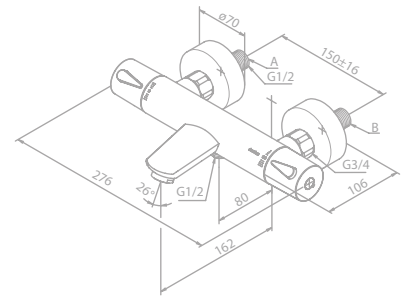

Standard features:

- Ceramic cartridge
- 1/2" connection for hand shower hose
- Standard 150 mm centers
- Wall plates & eccentric unions
- Diverter in handle