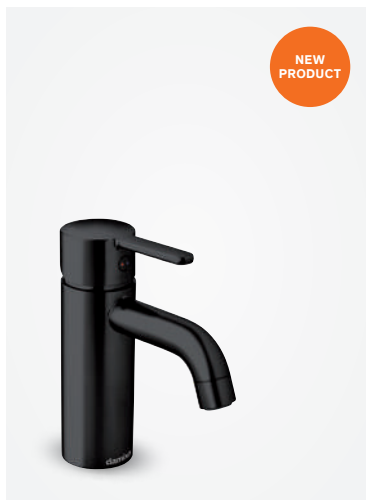

Article no.: 57954.30

Finish: Chrome
1750 mm Easyflex silver hose

Standard features:

- Standard 150 mm centers
- Wall plates & eccentric unions
- Integrated diverter
- 250 mm head shower
- Ø110 mm hand shower

Note: Telescopic top rail adjustable in height from 1020 mm up to 1250 mm.

SILHOUET

SILHOUET

Basin mixer - small

Article no.: 74021.61

Finish: Matt black

Standard features:

Ceramic cartridge