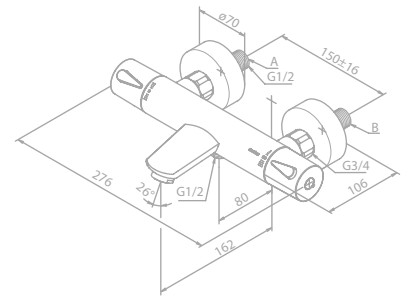

Silhouet Thermostatic bath/shower mixer

Article no.: 74500.79
Finish: Brushed brass (PVD)

Standard features:
Ceramic cartridge
1/2" connection for hand shower hose
Standard 150 mm centers
Wall plates & eccentric unions
Diverter in handle

Shower hose in metal 1500 mm

Article no.: 76652.79
Finish: Brushed brass (PVD)

Standard features:
Anti-twist