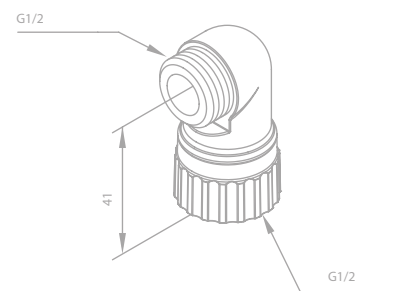

Note:

Only suitable for 2745000 and 2765000

Universal swing spout

Article no.: 48095.00

Finish: Chrome

Standard features:

Swing spout for thermostatic mixer

With integrated swing diverter