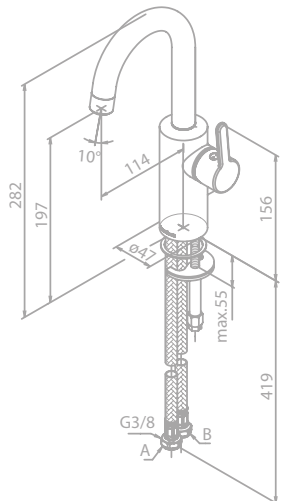

SILHOUET

Basin mixer - high

Article no.: 74620.46

Finish: Steel (PVD)

Standard features:

- Ceramic cartridge
- 6 l/min aerator
- Swivel spout
- 120° swivel limitation

Pop up waste with click-function:

Article no.: 23850.46

Piccolo basin mixer

Article no.: 74730.46

Finish: Steel (PVD)

Standard features:

- Ceramic cartridge
- 6 l/min aerator
- Swivel spout
- 120° swivel limitation

Pop up waste with click-function:

Article no.: 23850.46

Shower system

Article no.: 57954.46

Finish: Steel (PVD)

Standard features:

- Standard 150 mm centers
- Wall plates & eccentric unions
- Integrated diverter
- 250 mm head shower
- Ø110 mm hand shower
- 1750 mm hose in metal

Note: Telescopic top rail adjustable in height from 1020 mm up to 1250 mm.