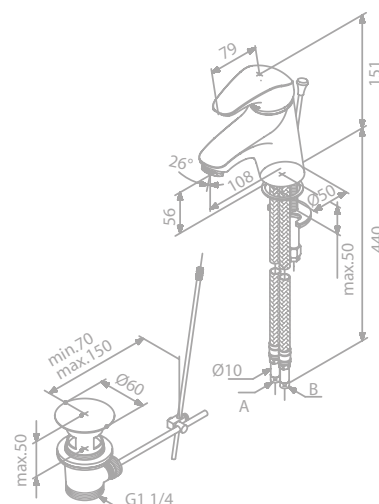

Basin mixer

Article no.: 10421.00

Finish: Chrome

Standard features:

Rehab handle

Ceramic cartridge