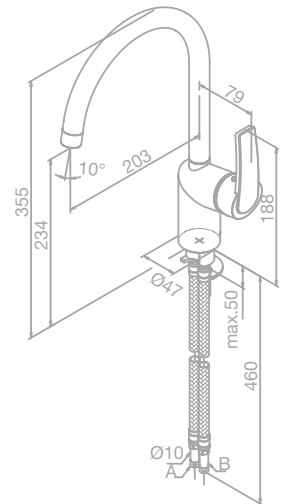

SLATE

Kitchen mixer

Article no.: 65077.00

Finish: Chrome

Standard features:

- Ceramic cartridge
- Swivel spout
- 120° swivel limitation

Kitchen mixer

Article no.: 65077.74

Finish: Chrome/Black

Standard features:

- Ceramic cartridge
- Swivel spout
- 120° swivel limitation