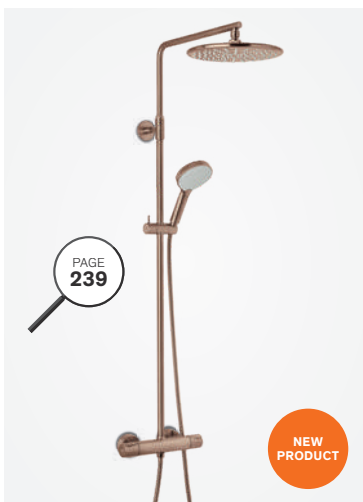

Shower system

Article no.: 57954.87
Finish: Brushed copper (PVD)

Standard features:
 Standard 150 mm centers
 Wall plates & eccentric unions
 Integrated diverter
 250 mm head shower
 Ø110 mm hand shower
 1750 mm hose in metal