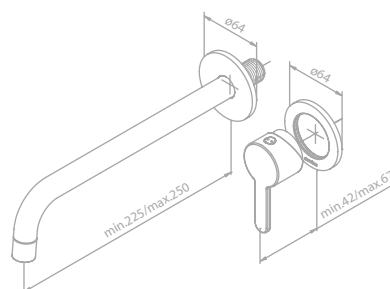

Standard features:

Cover plates, spout and handle in metal
Spout length (min. 225mm - max. 250mm)