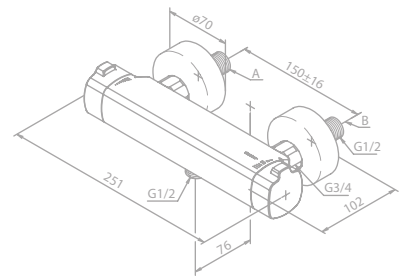

Standard features:

- Ceramic cartridge
- 1/2" connection for hand shower hose
- Standard 150 mm centers
- Wall plates & eccentric unions