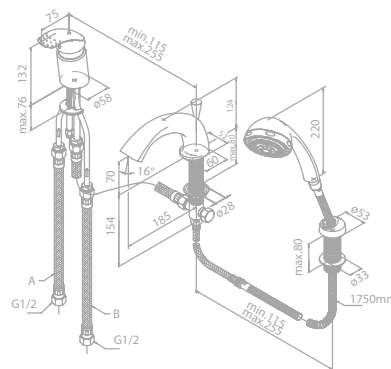

JUPITER

3-hole bath shower mixer

Article no.: 15013.00

Finish: Chrome

Standard features:

- Ceramic cartridge
- Shower set as shown
- 5 spray modes
- Diverter