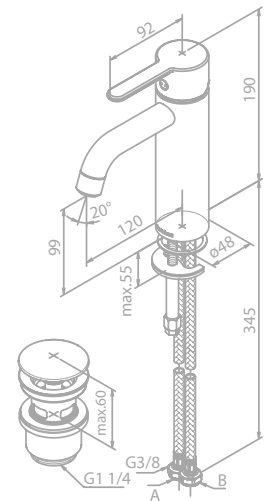

Basin mixer - large

Article no.: 74013.00

Finish: Chrome

Standard features:

Ceramic cartridge
6 l/min aerator