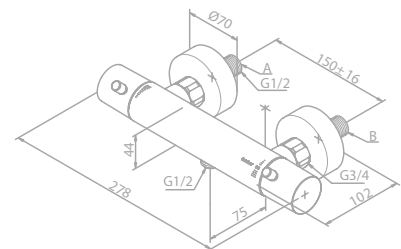

Basin mixer extension

Article no.: 48409.00

Finish: Chrome

Thermixa 100 Thermostatic shower mixer

Article no.: 57401.00

Finish: Chrome

Standard features:

- Ceramic cartridge
- 1/2" connection for hand shower hose
- Standard 150 mm centers
- Wall plates & eccentric unions