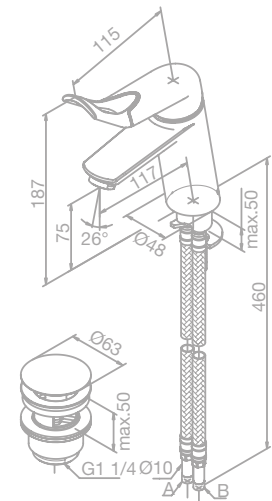

CLOVER EASY

Basin mixer

Article no.: 60867.74

Finish: Chrome/Black

Standard features:

Ceramic cartridge

Basin mixer

Article no.: 60897.74

Finish: Chrome/Black

Standard features:

Ceramic cartridge

Pop up waste with click-function