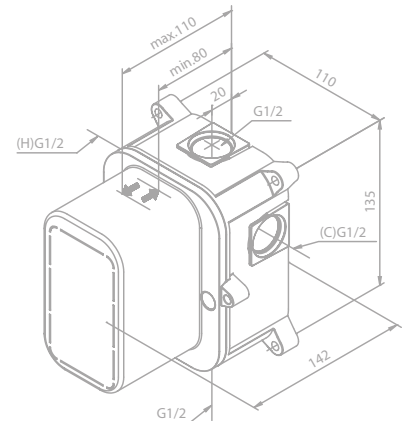

Article no.: 47036.00

Standard features:

- Build-in depth (min. 75mm - max. 105mm)
- Ceramic cartridge
- Check valves

Exposed kit with diverter non-thermostatic

Article no.: 14703.00

Finish: Chrome

Standard features: