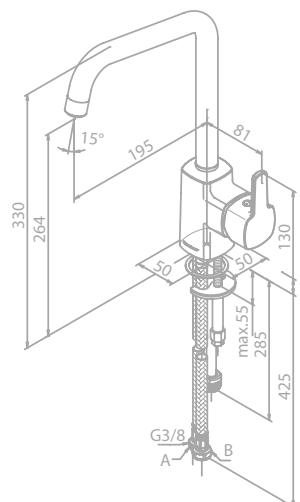

Finish: Chrome

Standard features:

- Ceramic cartridge
- 8 l/min aerator
- Swivel spout
- 120° swivel limitation

Kitchen mixer

Article no.: 17061.00

Finish: Chrome

Standard features:

- Ceramic cartridge
- 8 l/min aerator
- Swivel spout
- 120° swivel limitation
- Dishwasher shut off valve