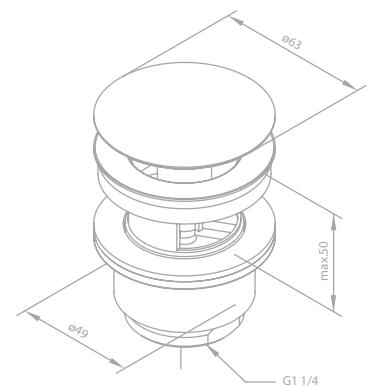

Pop up waste with click-function

Article no.: 23850.87

Finish: Brushed copper (PVD)