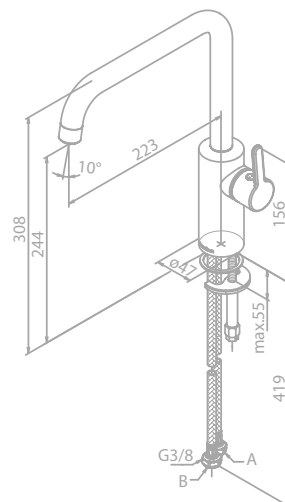

Kitchen mixer

Article no.: 74081.79

Finish: Brushed brass (PVD)

Standard features:

- Ceramic cartridge
- 8 l/min aerator
- Swivel spout
- 120° swivel limitation
- Dishwasher shut off valve