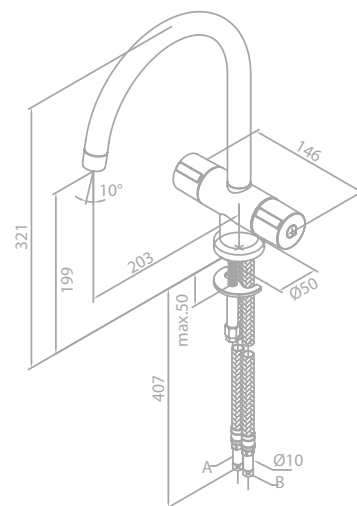

TITAN

Kitchen mixer

Article no.: 62000.00

Finish: Chrome

Standard features:

- Ceramic head valve
- Swivel spout
- 120° swivel limitation