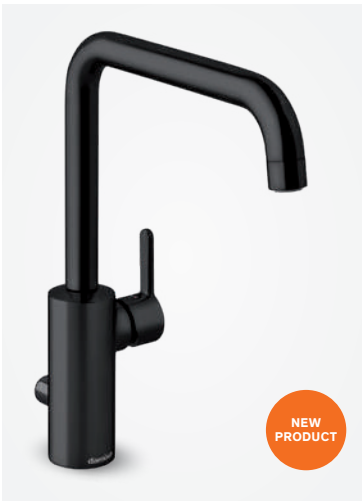

Kitchen mixer

Article no.: 74081.61

Finish: Matt black

Standard features:

- Ceramic cartridge
- 8 l/min aerator
- Swivel spout
- 120° swivel limitation
- Dishwasher shut off valve