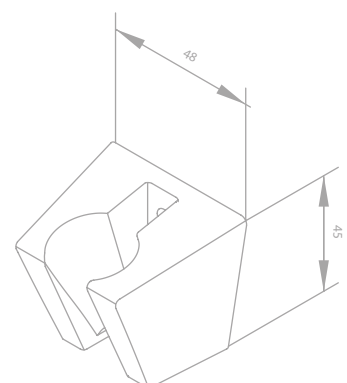

SHOWER ACCESSORIES

**Fixed wall bracket
for hand shower**

Article no.: 76610.00

Finish: Chrome

**Fixed wall bracket
for hand shower**

Article no.: 76610.61

Finish: Matt black

**Fixed wall bracket
for hand shower**

Article no.: 76610.77

Finish: Polished brass (PVD)

**Fixed wall bracket
for hand shower**

Article no.: 76610.46

Finish: Steel (PVD)