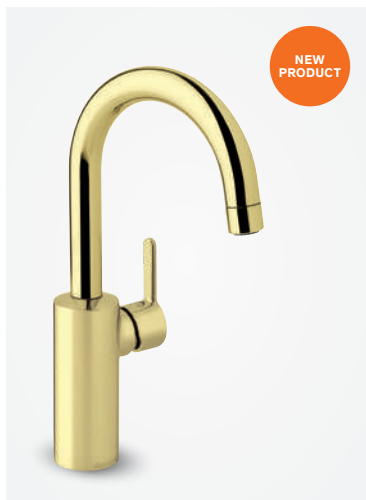

SILHOUET

Basin mixer - high

Article no.: 74620.77
Finish: Polished brass (PVD)

Standard features:

Ceramic cartridge
6 l/min aerator
Swivel spout
120° swivel limitation

Pop up waste with click-function:

Article no.: 23850.77