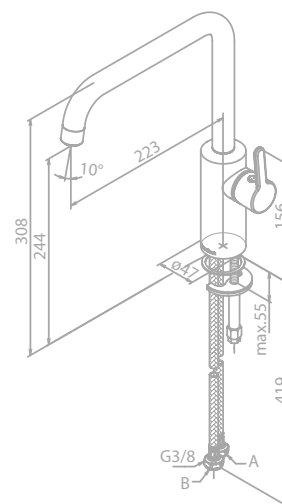

Kitchen mixer

Article no.: 74086.77

Finish: Polished brass (PVD)

Standard features:

- Ceramic cartridge
- 8 l/min aerator
- Swivel spout
- 120° swivel limitation