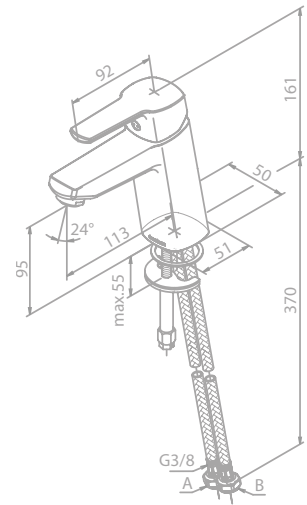

Basin mixer - medium

Article no.: 17921.00

Finish: Chrome

Standard features:

Ceramic cartridge
6 l/min aerator
Pop up waste