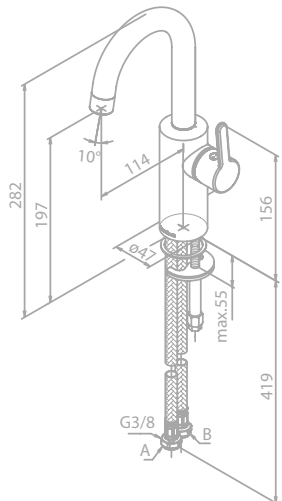

SILHOUET

Basin mixer - high

Article no.: 74620.87
Finish: Brushed copper (PVD)

Standard features:
Ceramic cartridge
6 l/min aerator
Swivel spout
120° swivel limitation

Pop up waste with click-function:
Article no.: 23850.87

Piccolo basin mixer

Article no.: 74730.87
Finish: Brushed copper (PVD)

Standard features:
Ceramic cartridge
6 l/min aerator
Swivel spout
120° swivel limitation

Pop up waste with click-function:
Article no.: 23850.87

Shower system

Article no.: 57954.87
Finish: Brushed copper (PVD)

Standard features:
Standard 150 mm centers
Wall plates & eccentric unions
Integrated diverter
250 mm head shower
Ø110 mm hand shower
1750 mm hose in metal

Note: Telescopic top rail adjustable in height from 1020 mm up to 1250 mm.