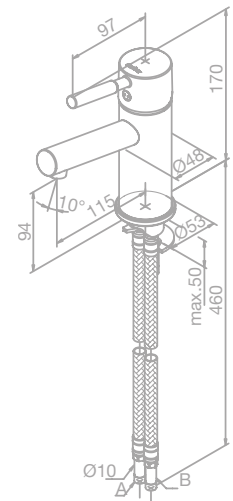

Piccolo basin mixer

Article no.: 14747.00

Finish: Chrome

Standard features:

Ceramic cartridge
Pop up waste with click-function