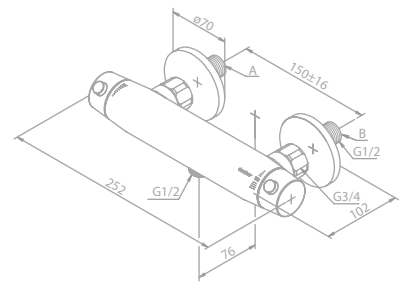

Standard features:

- Ceramic cartridge
- 1/2" connection for hand shower hose
- Standard 150 mm centers
- Wall plates & eccentric unions