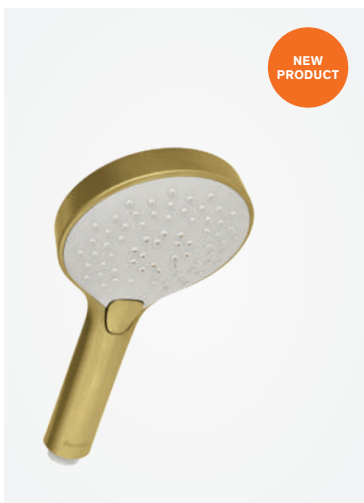

HAND SHOWERS

Silhouet

Article no.: 76686.46

Finish: Steel (PVD)

Standard features:

3 spray modes

Silhouet

Article no.: 76686.79