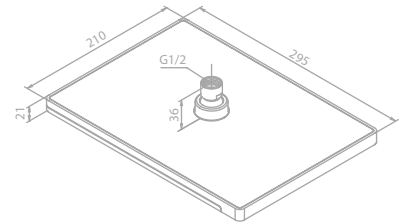

Standard features:

295×210 mm

1 spray mode

Bell

Article no.: 76663.00

Finish: Chrome

Standard features:

Ø250 mm