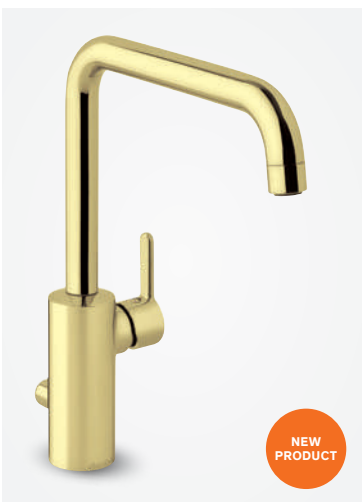

Kitchen mixer

Article no.: 74081.77

Finish: Polished brass (PVD)

Standard features:

- Ceramic cartridge
- 8 l/min aerator
- Swivel spout
- 120° swivel limitation
- Dishwasher shut off valve