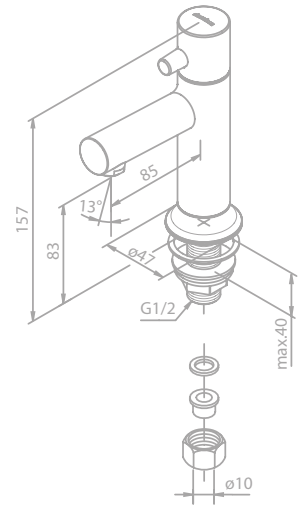

Pillar tap - high

Article no.: 48017.87

Finish: Brushed copper (PVD)

Standard features:

Ceramic cartridge