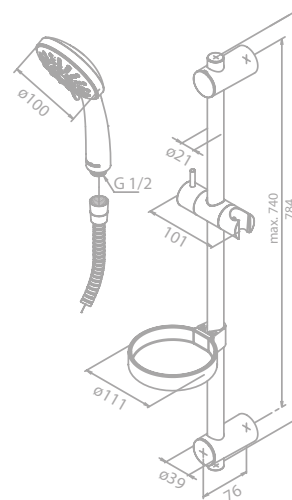

1500 mm shower hose in plastic

3 spray modes

SHOWER SETS

Fair Jet Flex

Article no.: 76675.00

Finish: Chrome

Standard features:

- Soap dish
- 1500 mm shower hose in plastic
- Flexible fastening in both ends of the rail
- 3 spray modes