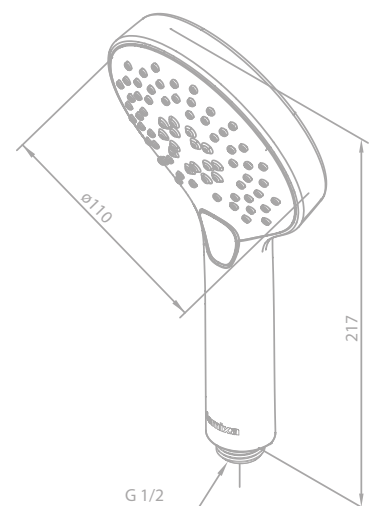

HAND SHOWERS

Tradition

Article no.: 76567.00

Finish: Chrome

Standard features:

1 spray mode

Tradition

Article no.: 37206.00