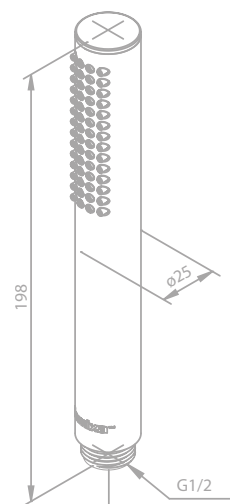

SILHOUET

Silhouet hand shower

Article no.: 76686.61

Finish: Matt black

Standard features:

3 spray modes

Tube hand shower

Article no.: 76664.61

Finish: Matt black

Standard features:

1 spray mode