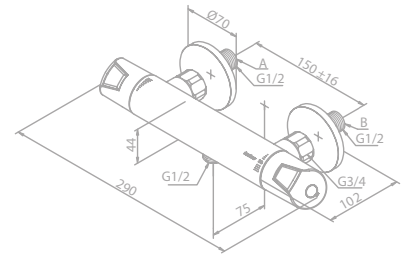

Standard features:

- Ceramic cartridge
- Pop up waste

ROWAN

Thermixa 400 Thermostatic shower mixer

Article no.: 57404.00

Finish: Chrome

Standard features:

- Ceramic cartridge
- 1/2" connection for hand shower hose
- Standard 150 mm centers
- Wall plates & eccentric unions