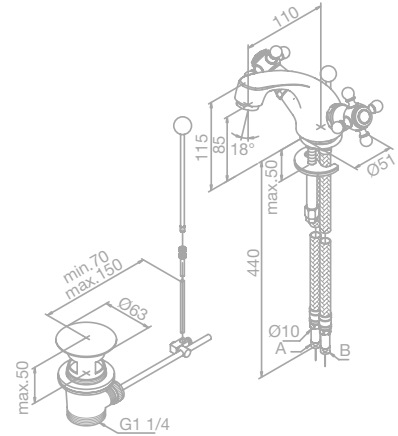

Basin mixer

Article no.: 37013.00

Finish: Chrome

Standard features:

Ceramic head valve

Pop up waste

Swivel spout