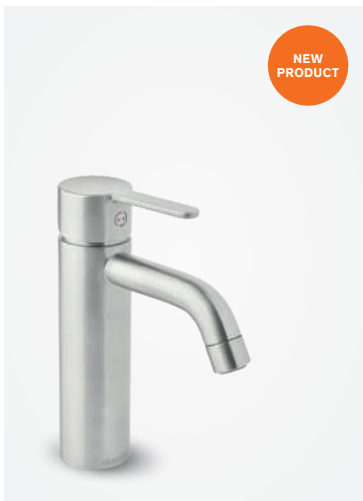

Basin mixer - medium

Article no.: 74930.46

Finish: Steel (PVD)

Standard features:

Ceramic cartridge

6 l/min aerator

Pop up waste with click-function:

Article no.: 23850.46