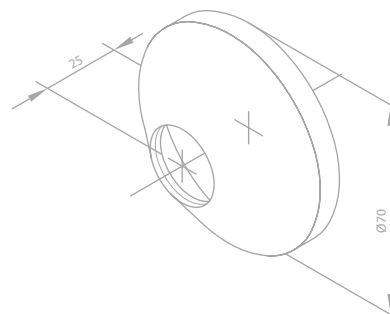

Wall plates (2 pieces)

Article no.: 13643.00

Finish: Chrome

Standard features:

Wall plates with 3/4" nuts 1/2"

Wall plates (2 pieces)

Article no.: 13643.61

Finish: Matt black

Standard features:

Wall plates with 3/4" nuts 1/2"

Wall plates (2 pieces)

Article no.: 13643.77

Finish: Polished brass (PVD)

Standard features:

Wall plates with 3/4" nuts 1/2"

Wall plates (2 pieces)

Article no.: 13643.46

Finish: Steel (PVD)

Standard features:

Wall plates with 3/4" nuts 1/2"

Wall plates (2 pieces)

Article no.: 13643.79

Finish: Brushed brass (PVD)

Standard features:

Wall plates with 3/4" nuts 1/2"

Wall plates (2 pieces)

Article no.: 13643.87

Finish: Brushed copper (PVD)

Standard features:

Wall plates with 3/4" nuts 1/2"