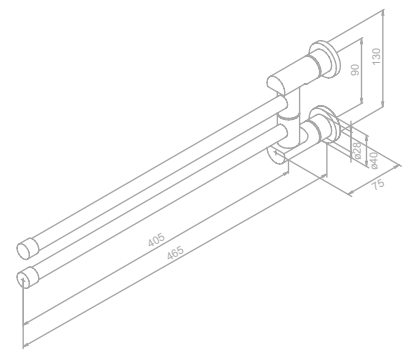

Towel ring

Article no.: 48303.00

Finish: Chrome