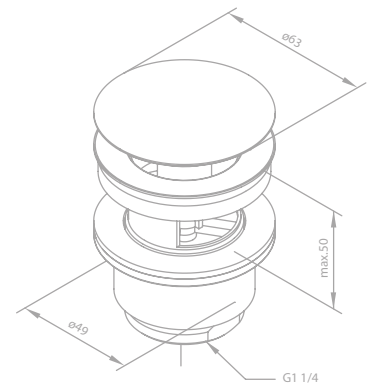

Pop up waste with click-function

Article no.: 23850.79

Finish: Brushed brass (PVD)