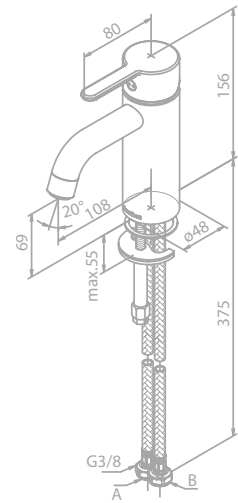

Basin mixer - medium

Article no.: 74930.46

Finish: Steel (PVD)

Standard features:

Ceramic cartridge

6 l/min aerator

Pop up waste with click-function:

Article no.: 23850.46