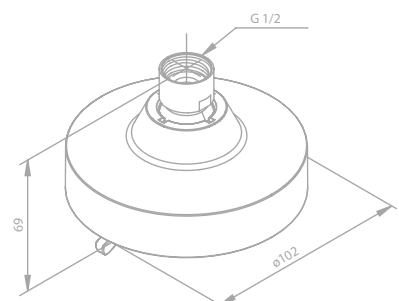

HEAD SHOWERS

Pine

Article no.: 76662.00

Finish: Chrome

Standard features:

200×200 mm

1 spray mode

Kudos Grande

Article no.: 76557.00

Finish: Chrome

Standard features:

Ø200 mm

1 spray mode

Kudos Petite

Article no.: 76556.00

Finish: Chrome

Standard features:

Ø102 mm

5 spray modes