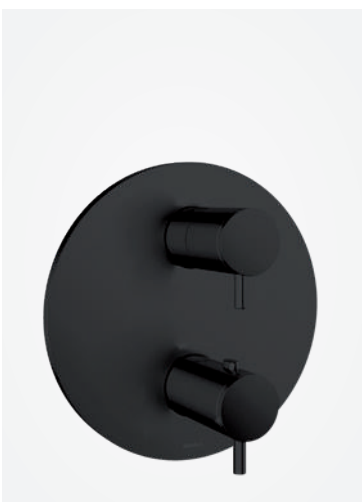

Exposed kit - thermostatic

Article no.: 76704.61

Finish: Matt black

Standard features:

Cover plate and handle in metal
With diverter
For shower mixer box (57031.00)