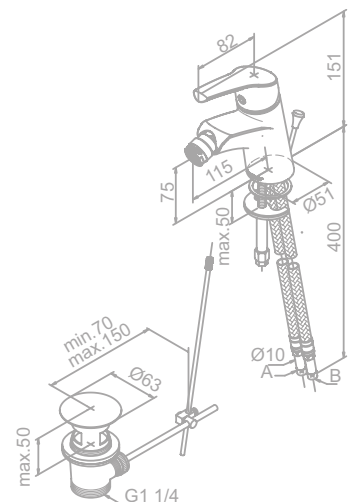

Standard features:

- Ceramic cartridge
- Pop up waste

ROWAN

Thermixa 400 Thermostatic shower mixer

Article no.: 57404.00

Finish: Chrome

Standard features:

- Ceramic cartridge
- 1/2" connection for hand shower hose
- Standard 150 mm centers
- Wall plates & eccentric unions