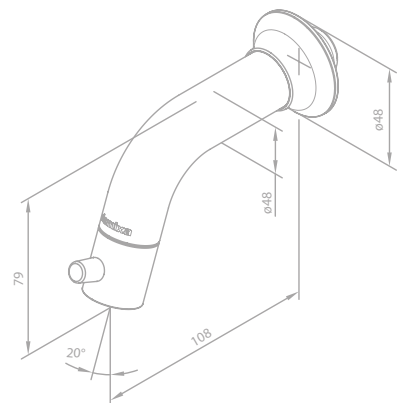

SKY

Pillar tap

Article no.: 48830.00

Finish: Chrome

Standard features:

Ceramic cartridge

Pillar tap - high

Article no.: 48017.00

Finish: Chrome

Standard features:

Ceramic cartridge

Pillar tap - wall mounted

Article no.: 48116.00

Finish: Chrome

Standard features:

Ceramic cartridge