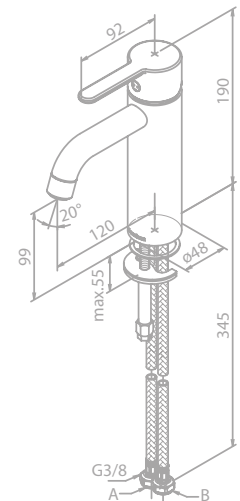

Basin mixer - large

Article no.: 74013.87
Finish: Brushed copper (PVD)

Standard features:
Ceramic cartridge
6 l/min aerator

Pop up waste with click-function:
Article no.: 23850.87