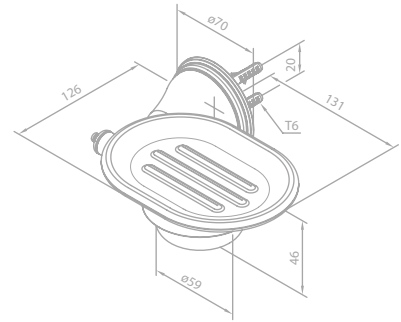

Soap dispenser

Article no.: 37340.00

Finish: Chrome