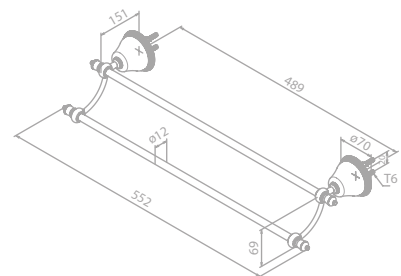

Finish: Chrome

Twin towel rail 556 mm

Article no.: 37313.00

Finish: Chrome

Twin towel rail 556 mm

Article no.: 37313.77

Finish: Polished brass (PVD)

H.C. ANDERSEN COLLECTION