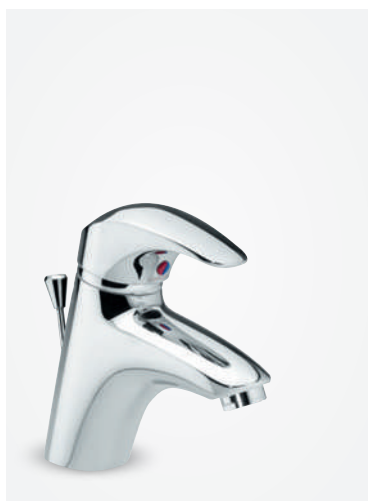

Basin mixer

Article no.: 10821.00

Finish: Chrome

Standard features:

Ceramic cartridge

Pop up waste