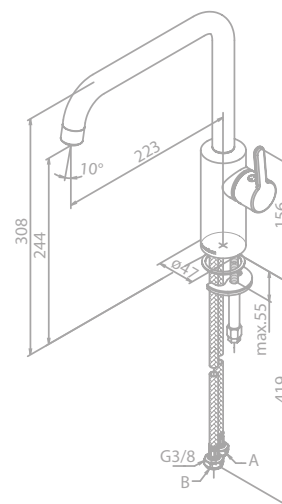

SILHOUET

Kitchen mixer

Article no.: 74086.00

Finish: Chrome

Standard features:

- Ceramic cartridge
- 8 l/min aerator
- Swivel spout
- 120° swivel limitation

Kitchen mixer

Article no.: 74086.61

Finish: Matt black

Standard features:

- Ceramic cartridge
- 8 l/min aerator
- Swivel spout
- 120° swivel limitation

Kitchen mixer

Article no.: 74086.77

Finish: Polished brass (PVD)

Standard features:

- Ceramic cartridge
- 8 l/min aerator
- Swivel spout
- 120° swivel limitation