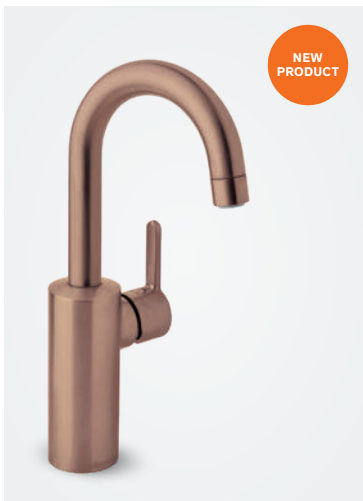

SILHOUET

Basin mixer - high

Article no.: 74620.87
Finish: Brushed copper (PVD)

Standard features:
 Ceramic cartridge
 6 l/min aerator
 Swivel spout
 120° swivel limitation

Pop up waste with click-function:
 Article no.: 23850.87