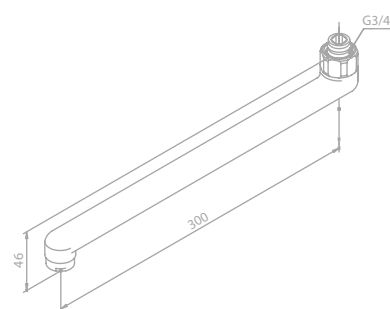

PRODUCT ACCESSORIES

Swivel spout 150 mm

Article no.: 48076.00

Finish: Chrome

Standard features:

150 mm swivel spout with aerator

Swivel spout 200 mm

Article no.: 48075.00

Finish: Chrome

Standard features:

200 mm swivel spout with aerator

Swivel spout 250 mm

Article no.: 48093.00

Finish: Chrome

Standard features:

250 mm swivel spout with aerator

Swivel spout 300 mm

Article no.: 48089.00

Finish: Chrome

Standard features:

300 mm swivel spout with aerator