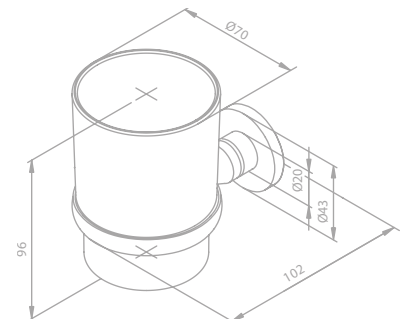

Article no.: 48307.00

Finish: Chrome

Spare toilet roll holder

Article no.: 48317.00

Finish: Chrome

Tumbler and holder

Article no.: 48308.00

Finish: Chrome