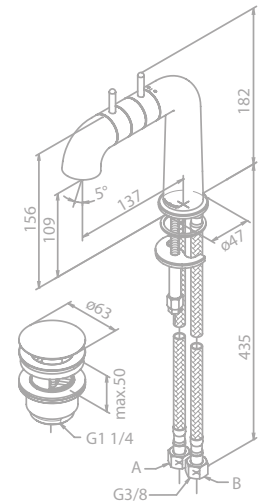

Basin mixer

Article no.: 73021.00

Finish: Chrome

Standard features:

- Ceramic head valve
- Adjustable aerator