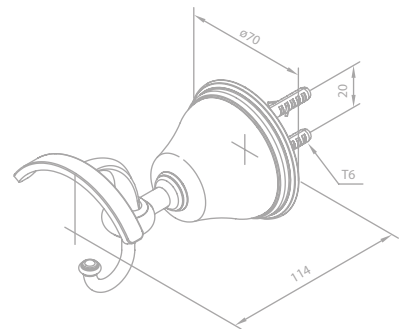

H.C. ANDERSEN COLLECTION

TRADITION

Hooks

Article no.: 37305.00

Finish: Chrome

Hooks

Article no.: 37305.77

Finish: Polished brass (PVD)

Robe hook

Article no.: 37306.00

Finish: Chrome