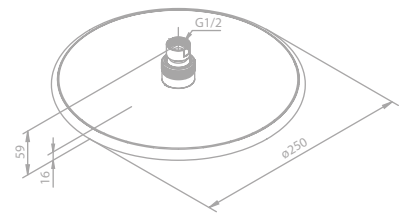

Silhouet

Article no.: 76663.77

Finish: Polished brass (PVD)

Standard features:

Ø250 mm

1 spray mode