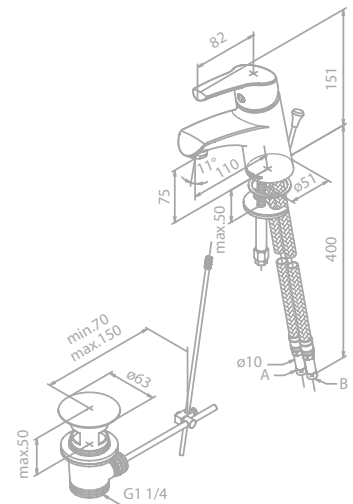

Basin mixer with sidespray

Article no.: 67030.00

Finish: Chrome

Standard features:

Ceramic cartridge