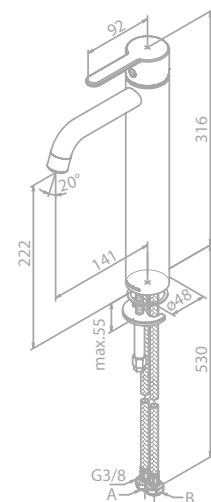

SILHOUET

Basin mixer - small

Article no.: 74021.46

Finish: Steel (PVD)

Standard features:

Ceramic cartridge

6 l/min aerator

Pop up waste with click-function:

Article no.: 23850.46

Basin mixer - medium

Article no.: 74930.46

Finish: Steel (PVD)

Standard features:

Ceramic cartridge

6 l/min aerator

Pop up waste with click-function:

Article no.: 23850.46

Basin mixer - large

Article no.: 74013.46

Finish: Steel (PVD)

Standard features:

Ceramic cartridge

6 l/min aerator

Pop up waste with click-function:

Article no.: 23850.46