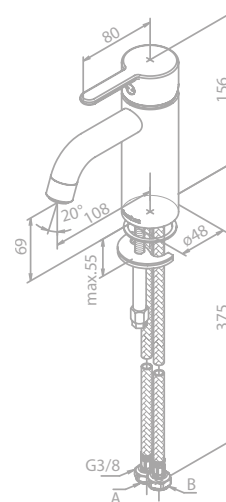

Basin mixer - medium

Article no.: 74930.77
Finish: Polished brass (PVD)

Standard features:
Ceramic cartridge
6 l/min aerator

Pop up waste with click-function:
Article no.: 23850.77