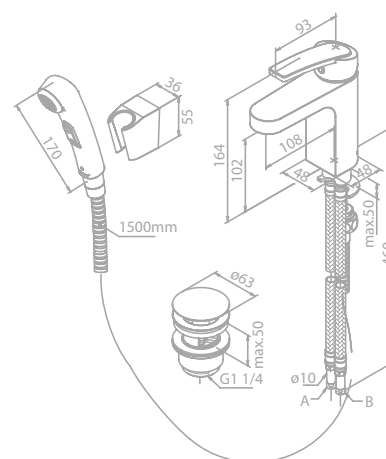

SLATE

Basin mixer

Article no.: 65847.00

Finish: Chrome

Standard features:

Ceramic cartridge

Pop up waste with click-function

Basin mixer

Article no.: 65847.74

Finish: Chrome/Black

Standard features:

Ceramic cartridge

Pop up waste with click-function

Basin mixer with sidespray

Article no.: 65837.74

Finish: Chrome/Black

Standard features:

Ceramic cartridge

Pop up waste with click-function