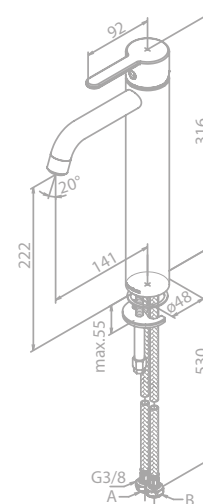

SILHOUET

Basin mixer - small

Article no.: 74021.61

Finish: Matt black

Standard features:

Ceramic cartridge

6 l/min aerator

Pop up waste with click-function:

Article no.: 23850.61

Basin mixer - medium

Article no.: 74930.61

Finish: Matt black

Standard features:

Ceramic cartridge

6 l/min aerator

Pop up waste with click-function:

Article no.: 23850.61

Basin mixer - large

Article no.: 74013.61

Finish: Matt black

Standard features:

Ceramic cartridge

6 l/min aerator

Pop up waste with click-function:

Article no.: 23850.61