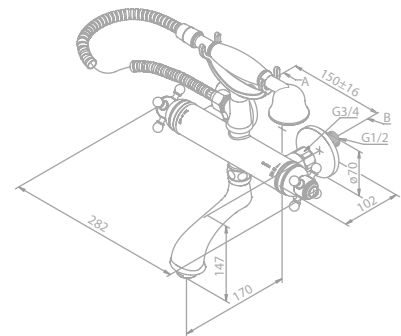

H.C. ANDERSEN COLLECTION

TRADITION

Shower mixer

Article no.: 37021.00

Finish: Chrome

Standard features:

- Ceramic head valve
- 1/2" connection for hand shower hose
- Standard 150 mm centers
- Wall plates & eccentric unions

Bath shower mixer

Article no.: 37025.00

Finish: Chrome

Standard features:

- Ceramic head valve
- Shower set as shown
- Diverter
- Standard 150 mm centers
- Wall plates & eccentric unions
- 1500 mm shower hose in metal

Thermostatic bath/shower mixer

Article no.: 37503.00

Finish: Chrome

Standard features:

- Shower set as shown
- Standard 150 mm centers
- Wall plates & eccentric unions
- 1500 mm shower hose in metal
- Integrated diverter