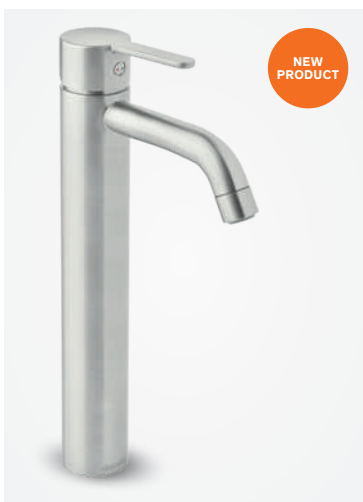

Basin mixer - large

Article no.: 74013.46

Finish: Steel (PVD)

Standard features:

Ceramic cartridge

6 l/min aerator

Pop up waste with click-function:

Article no.: 23850.46