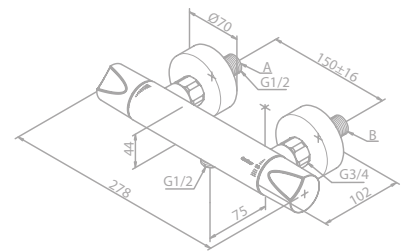

Standard features:

- Ceramic cartridge
- 1/2" connection for hand shower hose
- Standard 150 mm centers
- Wall plates & eccentric unions