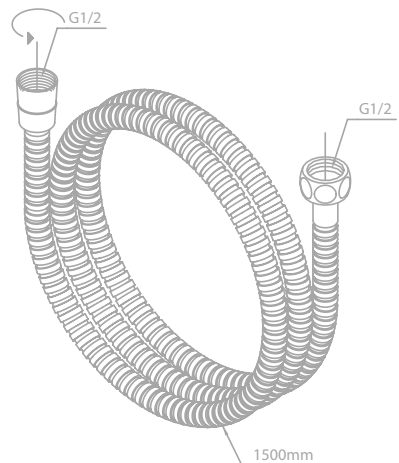

Fixed wall bracket for hand shower

Article no.: 76610.77
Finish: Polished brass (PVD)