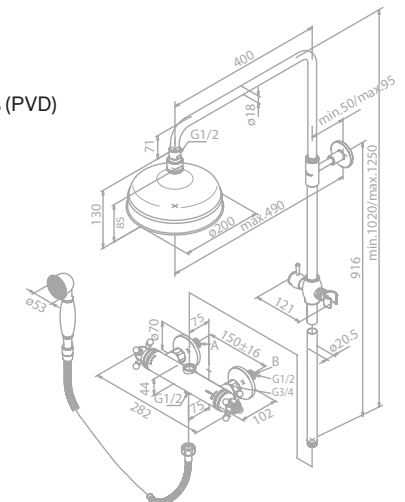

Standard features:

- Standard 150 mm centers
- Wall plates & eccentric unions
- Integrated diverter
- 1750 mm shower hose in metal
- 200 mm head shower
- Ø53 mm metal hand shower with porcelain handle

Note: Telescopic top rail adjustable in height from 1020 mm up to 1250 mm.