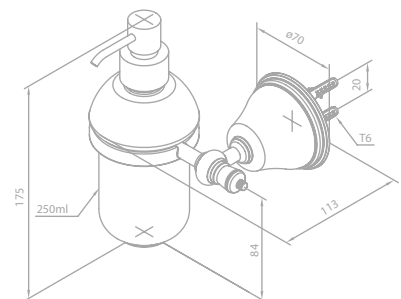

H.C. ANDERSEN COLLECTION

TRADITION

Tumbler and holder

Article no.: 37308.00

Finish: Chrome

Soap dish

Article no.: 37310.00

Finish: Chrome

Soap dispenser

Article no.: 37340.00

Finish: Chrome