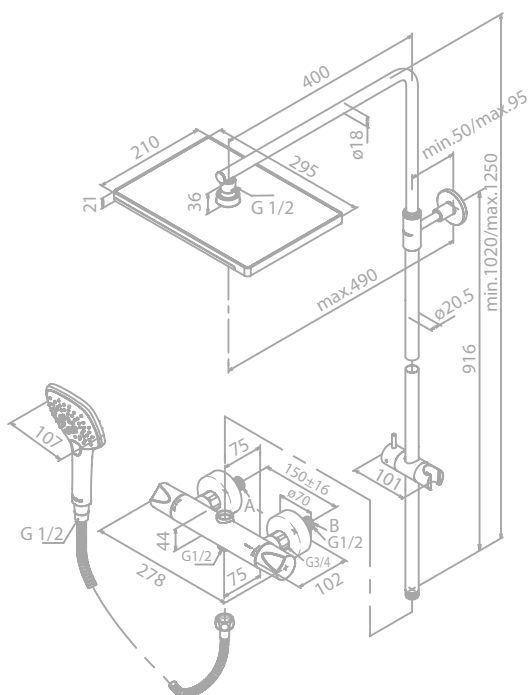

Standard features:

Standard 150 mm centers
Wall plates & eccentric unions
Integrated diverter
210×295 mm head shower
107 mm hand shower

Note: Telescopic top rail adjustable in height from
1020 mm up to 1250 mm.