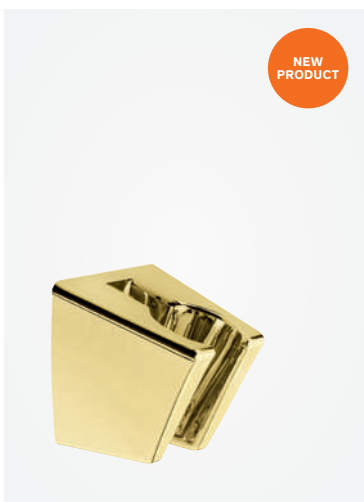

Fixed wall bracket for hand shower

Article no.: 76610.77
Finish: Polished brass (PVD)