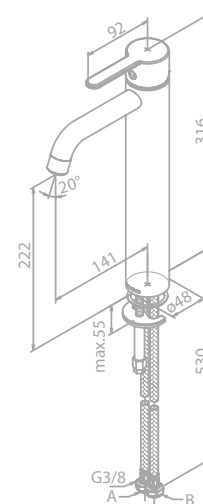

SILHOUET

Basin mixer - small

Article no.: 74021.79
Finish: Brushed brass (PVD)

Standard features:
Ceramic cartridge
6 l/min aerator

Pop up waste with click-function:
Article no.: 23850.79

Basin mixer - medium

Article no.: 74930.79
Finish: Brushed brass (PVD)

Standard features:
Ceramic cartridge
6 l/min aerator

Pop up waste with click-function:
Article no.: 23850.79

Basin mixer - large

Article no.: 74013.79
Finish: Brushed brass (PVD)

Standard features:
Ceramic cartridge
6 l/min aerator

Pop up waste with click-function:
Article no.: 23850.79