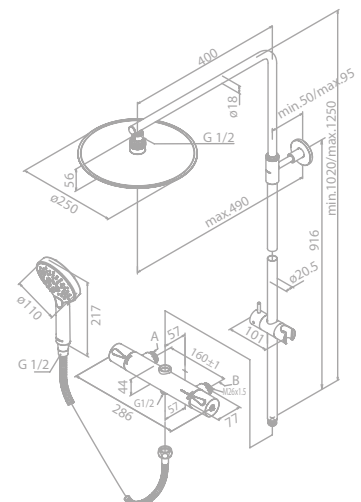

Standard features:

- Standard 150 mm centers
- Wall plates & eccentric unions
- Integrated diverter
- 250 mm head shower
- Ø110 mm hand shower
- 1750 mm hose in metal

Note: Telescopic top rail adjustable in height from 1020 mm up to 1250 mm.