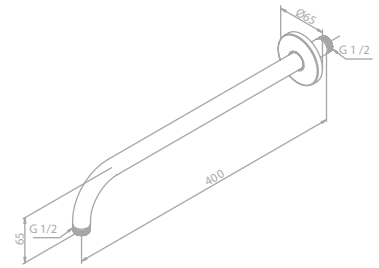

Arm long - wall mounted

Article no.: 76607.61

Finish: Matt black