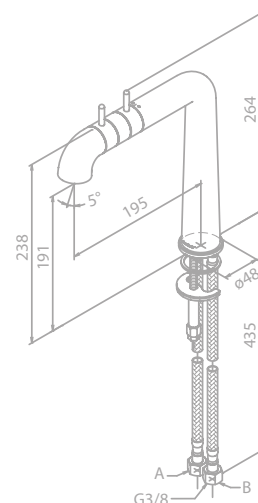

Standard features:

Ceramic head valve
Adjustable aerator
Swivel spout
120° swivel limitation

Kitchen mixer

Article no.: 73000.66

Finish: Steel

Standard features:

Ceramic head valve
Adjustable aerator
Swivel spout
120° swivel limitation