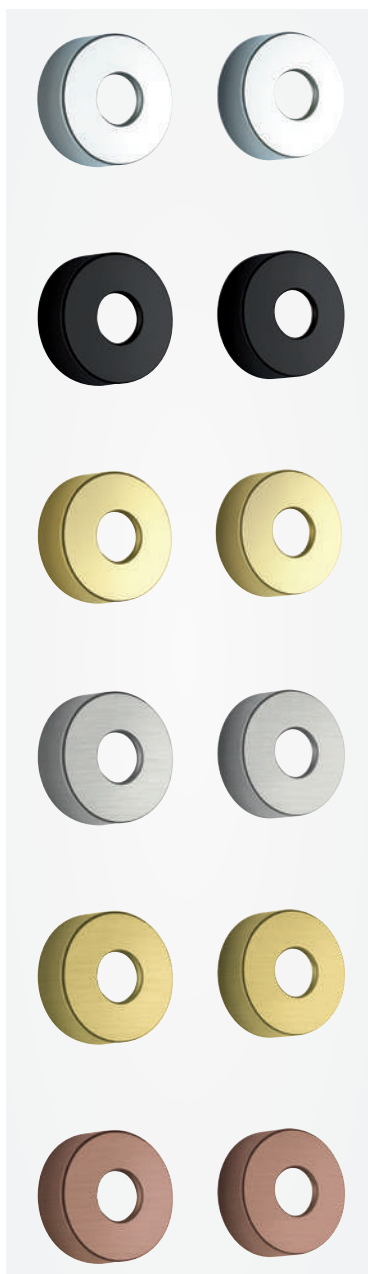

Wall plates (2 pieces)

Article no.: 13643.00

Finish: Chrome

Standard features:

Wall plates with 3/4" nuts 1/2"

Wall plates (2 pieces)

Article no.: 13643.61

Finish: Matt black

Standard features:

Wall plates with 3/4" nuts 1/2"

Wall plates (2 pieces)

Article no.: 13643.77

Finish: Polished brass (PVD)

Standard features:

Wall plates with 3/4" nuts 1/2"

Wall plates (2 pieces)

Article no.: 13643.46

Finish: Steel (PVD)

Standard features:

Wall plates with 3/4" nuts 1/2"

Wall plates (2 pieces)

Article no.: 13643.79

Finish: Brushed brass (PVD)

Standard features:

Wall plates with 3/4" nuts 1/2"

Wall plates (2 pieces)

Article no.: 13643.87

Finish: Brushed copper (PVD)

Standard features:

Wall plates with 3/4" nuts 1/2"