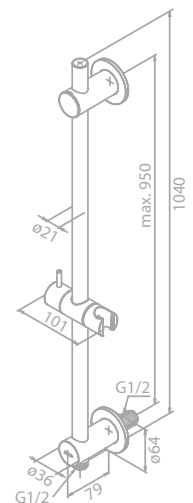

Shower rail with integrated outlet and holder

Article no.: 76685.61

Finish: Matt black

Standard features:

Flexible fastening in top of the rail

For concealed installation