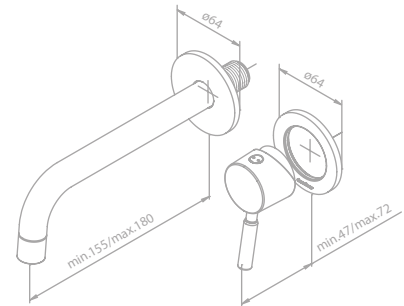

Standard features:

Cover plates, spout and handle in metal
Spout length (min. 155mm - max. 180mm)