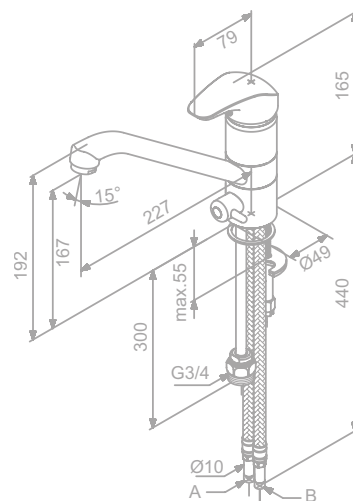

Standard features:

- Ceramic cartridge
- Swivel spout
- 120° swivel limitation

Kitchen mixer

Article no.: 10001.00

Finish: Chrome

Standard features:

- Ceramic cartridge
- Swivel spout
- 120° swivel limitation
- Dishwasher shut off valve