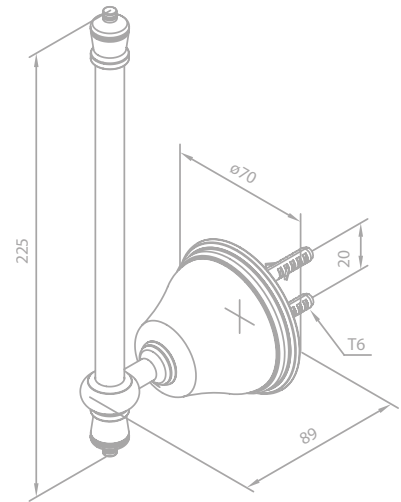

H.C. ANDERSEN COLLECTION

TRADITION

Spare toilet roll holder

Article no.: 37317.00

Finish: Chrome

Spare toilet roll holder

Article no.: 37317.77

Finish: Polished brass (PVD)