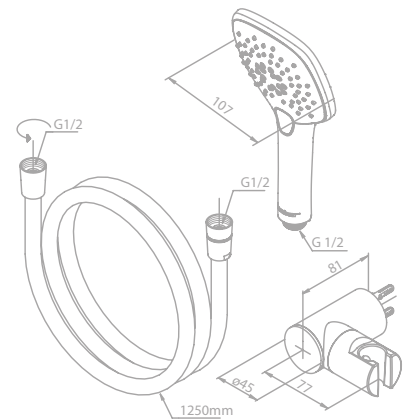

Standard features:

1250 mm Easyflex silver shower hose

Adjustable wall bracket

3 spray modes

Tradition

Article no.: 76514.00

Finish: Chrome

Standard features: