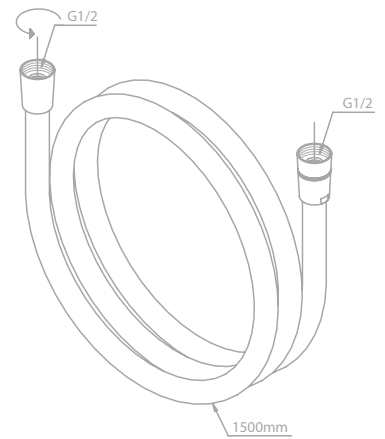

Easyflex silver shower hose 1750 mm

Article no.: 76683.00

Finish: Chrome

Standard features:

Anti-twist