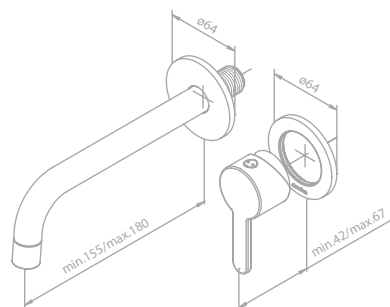

Article no.: 74726.00

Finish: Chrome

Standard features:

Cover plates, spout and handle in metal
Spout length (min. 155mm - max. 180mm)

Silhouet - Exposed kit for built in basin mixer box (250 mm)

Article no.: 74716.00