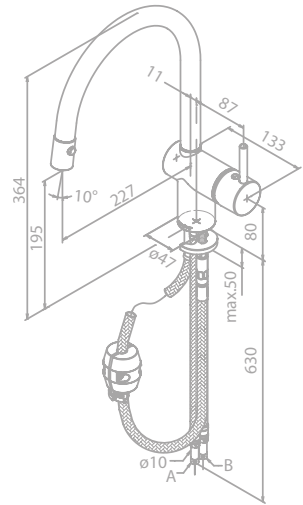

Kitchen mixer

Article no.: 18140.00

Finish: Chrome

Standard features:

- Ceramic cartridge
- Swivel spout
- 120° swivel limitation
- Dishwasher shut off valve
- Pull out spray head with 2 functions