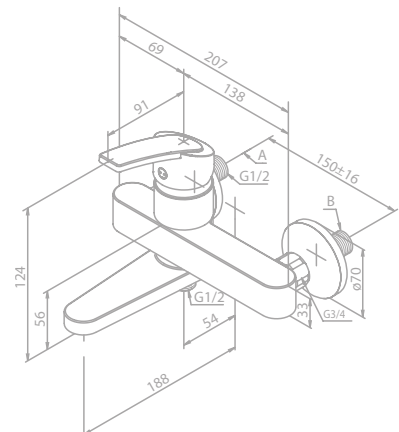

Standard features:

- Ceramic cartridge
- Integrated diverter
- 1/2" connection for hand shower hose
- Standard 150 mm centers
- Wall plates & eccentric unions