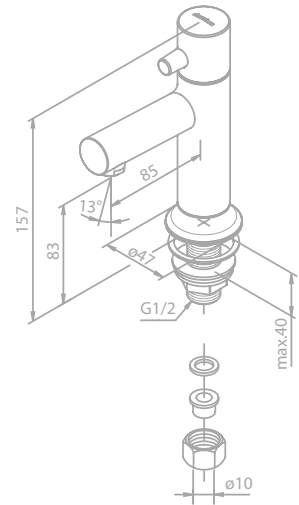

Pillar tap - high

Article no.: 48017.79
Finish: Brushed brass (PVD)

Standard features:
Ceramic cartridge