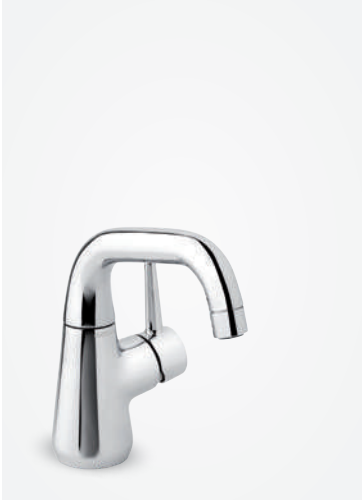

BELL

Basin mixer

Article no.: 90857.00

Finish: Chrome

Standard features:

- Ceramic head valve
- Swivel spout
- 120° swivel limitation