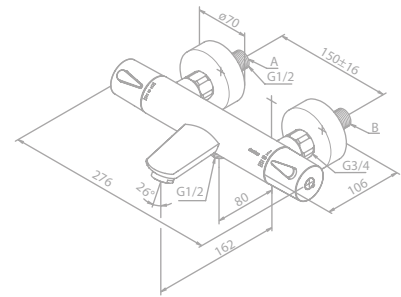

Note: Telescopic top rail adjustable in height from 1020 mm up to 1250 mm.

SILHOUET

Silhouet Thermostatic bath/shower mixer

Article no.: 74500.61

Finish: Matt black

Standard features:

- Ceramic cartridge
- 1/2" connection for hand shower hose
- Standard 150 mm centers
- Wall plates & eccentric unions
- Diverter in handle