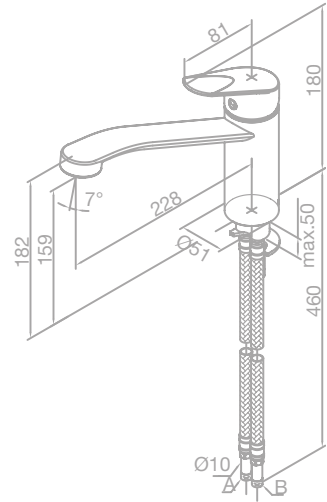

Kitchen mixer

Article no.: 60077.10

Finish: Chrome

Standard features:

- Ceramic cartridge
- 8 l/min aerator
- Swivel spout
- 120° swivel limitation