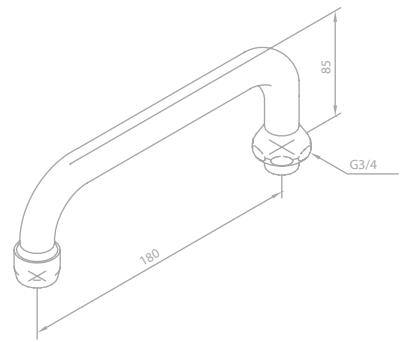

PRODUCT ACCESSORIES

Swivel spout 400 mm

Article no.: 48094.00

Finish: Chrome

Standard features:

400 mm swivel spout with aerator

Swivel spout 250 mm

Article no.: 30094.00

Finish: Chrome

Standard features:

250 mm swivel spout with aerator

Swivel spout 180 mm

Article no.: 30302.00

Finish: Chrome

Standard features:

180 mm swivel spout with aerator