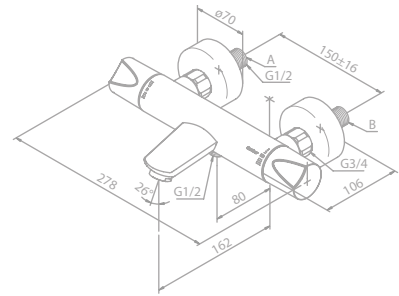

- Ceramic cartridge
- 1/2" connection for hand shower hose
- Standard 150 mm centers
- Wall plates & eccentric unions
- Diverter in handle

Thermixa 100 Thermostatic shower mixer

Article no.: 57401.00

Finish: Chrome