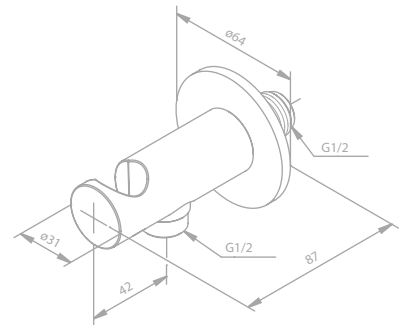

Angle valve with shower holder

Article no.: 48446.61

Finish: Matt black

Standard features:

- 1/2" connection
- Holder for hand shower
- For concealed installation
- With protective plastic insert