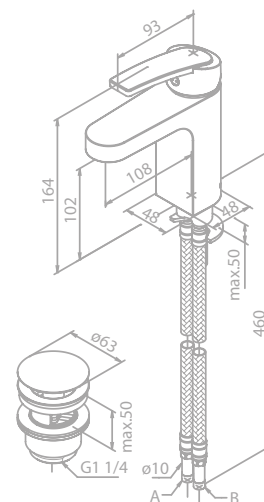

Basin mixer

Article no.: 65847.74

Finish: Chrome/Black

Standard features:

Ceramic cartridge

Pop up waste with click-function