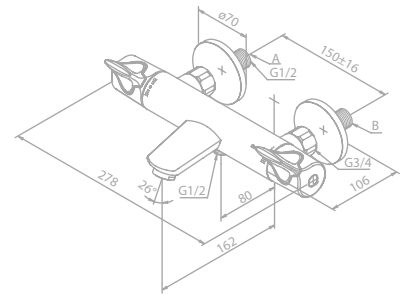

Standard features:

- Ceramic cartridge
- 1/2" connection for hand shower hose
- Standard 150 mm centers
- Wall plates & eccentric unions
- Diverter in handle