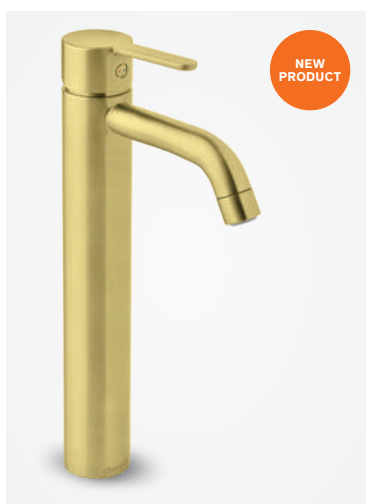

Pop up waste with click-function:
 Article no.: 23850.79

Basin mixer - medium

Article no.: 74930.79
Finish: Brushed brass (PVD)

Standard features:
 Ceramic cartridge
 6 l/min aerator

Pop up waste with click-function:
 Article no.: 23850.79