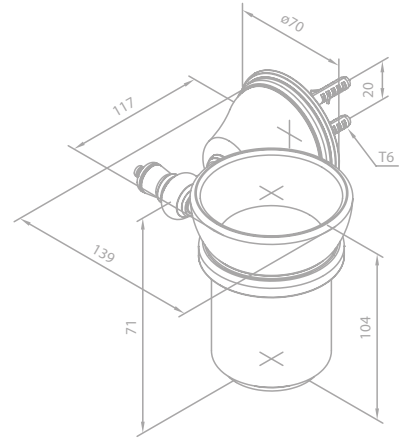

Soap dish

Article no.: 37310.00

Finish: Chrome