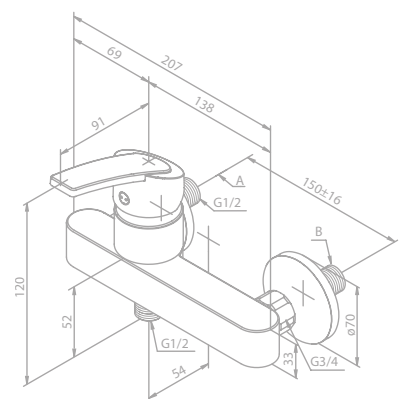

Standard features:

- Ceramic cartridge
- 1/2" connection for hand shower hose
- Standard 150 mm centers
- Wall plates & eccentric unions