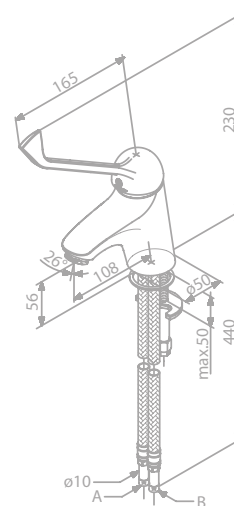

SPACE

Basin mixer

Article no.: 10021.00

Finish: Chrome

Standard features:

Ceramic cartridge

Basin mixer

Article no.: 10821.00

Finish: Chrome

Standard features:

Ceramic cartridge

Pop up waste

Basin mixer

Article no.: 10421.00

Finish: Chrome

Standard features:

Rehab handle

Ceramic cartridge