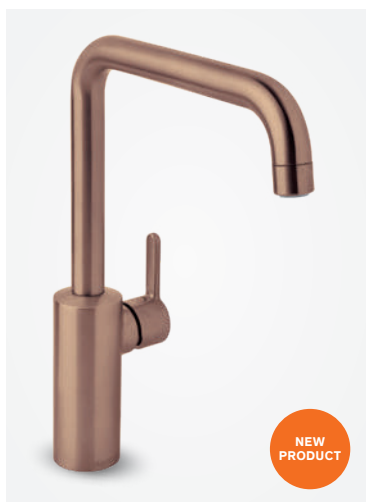

Finish: Steel (PVD)

Standard features:

Ceramic cartridge
8 l/min aerator
Swivel spout
120° swivel limitation

Kitchen mixer

Article no.: 74086.79

Finish: Brushed brass (PVD)

Standard features:

Ceramic cartridge
8 l/min aerator
Swivel spout
120° swivel limitation