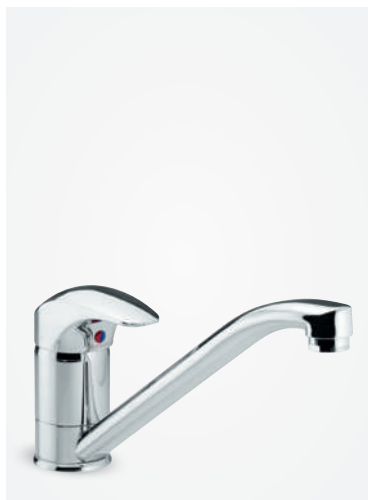

SPACE

Kitchen mixer

Article no.: 10000.00

Finish: Chrome

Standard features:

- Ceramic cartridge
- Swivel spout
- 120° swivel limitation