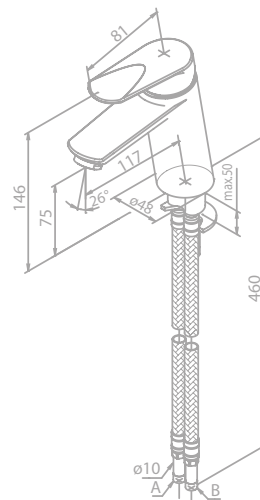

Basin mixer

Article no.: 60847.10

Finish: Chrome

Standard features:

Ceramic cartridge
6 l/min aerator
Pop up waste with click-function