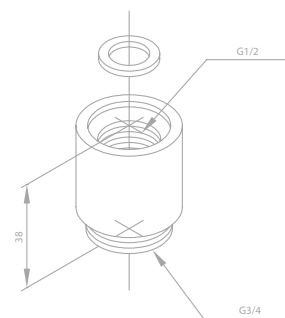

SHOWER ACCESSORIES

Eccentric unions (2 pieces)

Article no.: 69117.00

Finish: Chrome

Standard features:

Eccentric unions 3/4" x 1/2"

Diverter

Article no.: 48073.00

Finish: Chrome

Standard features:

Diverter for thermostatic mixer tap
3/4" connection

Diverter

Article no.: 27809.00

Finish: Chrome

Standard features:

Diverter for thermostatic mixer tap
1/2" connection

Connection Union

Article no.: 27804.00

Finish: Chrome