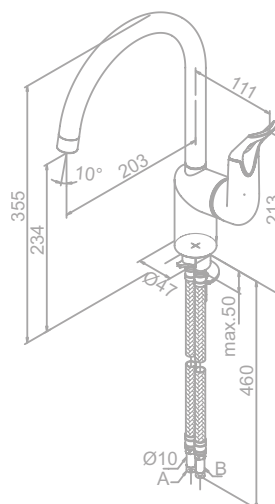

CLOVER EASY

Kitchen mixer

Article no.: 60027.74

Finish: Chrome/Black

Standard features:

Ceramic cartridge
Swivel spout
120° swivel limitation

Kitchen mixer

Article no.: 60078.74

Finish: Chrome/Black

Standard features:

Ceramic cartridge
Swivel spout
120° swivel limitation

Handle for kitchen mixer 60078.74

Article no.: 48451.74

Finish: Chrome/Black