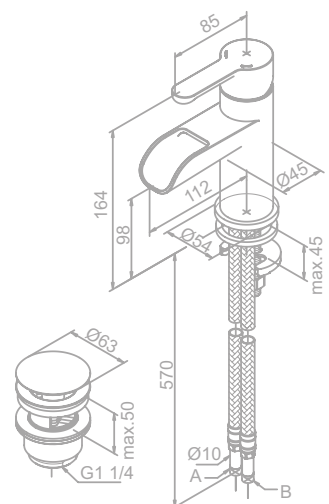

WILLOW

Basin mixer

Article no.: 35821.00

Finish: Chrome

Standard features:

Ceramic cartridge

Pop up waste with click-function

Piccolo basin mixer

Article no.: 35811.00

Finish: Chrome

Standard features:

Ceramic cartridge

Pop up waste with click-function

Basin mixer with open spout

Article no.: 35824.00

Finish: Chrome

Standard features:

Ceramic cartridge

Pop up waste with click-function