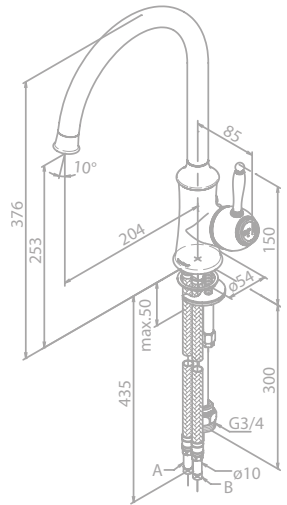

Finish: Chrome

Standard features:

Ceramic cartridge

Swivel spout

120° swivel limitation

Dishwasher shut off valve

H.C. ANDERSEN COLLECTION

TRADITION