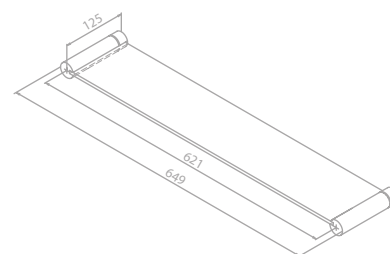

BATHROOM ACCESSORIES

Grab bar

Article no.: 48309.00

Finish: Chrome

Soap dish

Article no.: 48310.00

Finish: Chrome

Glass shelf

Article no.: 48311.00

Finish: Chrome