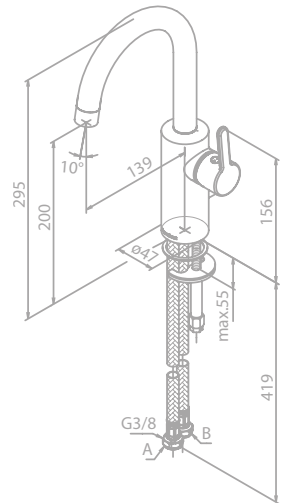

Piccolo basin mixer - high

Article no.: 74730.00

Finish: Chrome

Standard features:

- Ceramic cartridge
- 6 l/min aerator
- Swivel spout
- 120° swivel limitation