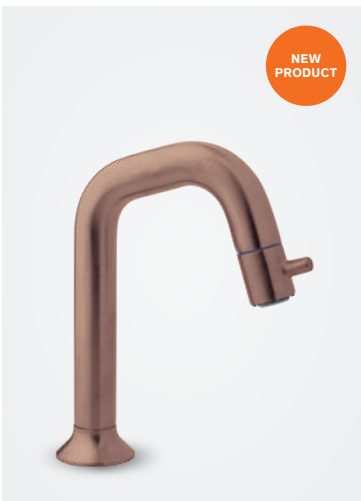

Article no.: 48116.79
Finish: Brushed brass (PVD)

Standard features:
Ceramic cartridge

SKY

Pillar tap

Article no.: 48830.87

Finish: Brushed copper (PVD)

Standard features:

Ceramic cartridge