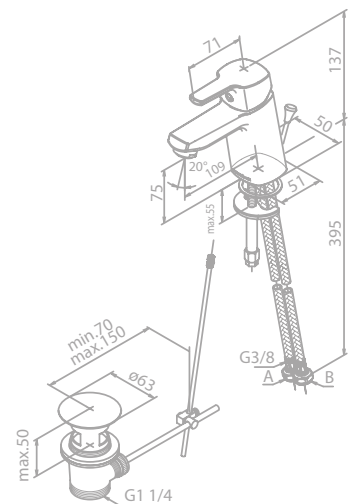

PINE

Basin mixer

Article no.: 17630.00

Finish: Chrome

Standard features:

Ceramic cartridge
6 l/min aerator
Swivel spout
120° swivel limitation

Basin mixer

Article no.: 17021.00

Finish: Chrome

Standard features:

Ceramic cartridge
6 l/min aerator

Basin mixer

Article no.: 17821.00

Finish: Chrome

Standard features:

Ceramic cartridge
6 l/min aerator
Pop up waste