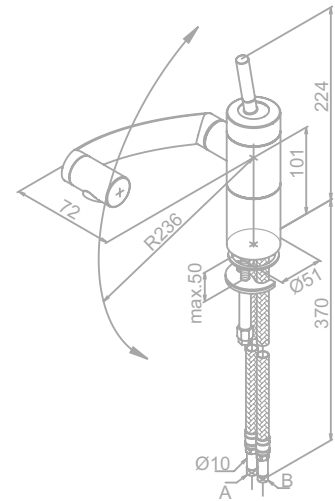

Kitchen mixer

Article no.: 29000.66

Finish: Steel

Standard features:

- Ceramic cartridge
- Adjustable aerator
- 3-way rotational movement