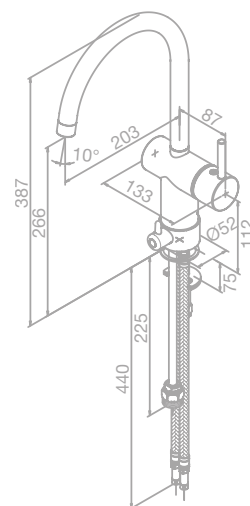

- Ceramic cartridge
- Swivel spout
- 120° swivel limitation

Kitchen mixer

Article no.: 18071.00

Finish: Chrome

Standard features:

- Ceramic cartridge
- Swivel spout
- 120° swivel limitation
- Dishwasher shut off valve