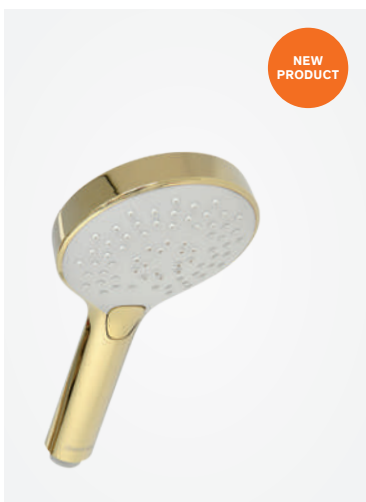

Silhouet

Article no.: 76686.77

Finish: Polished brass (PVD)

Standard features:

3 spray modes