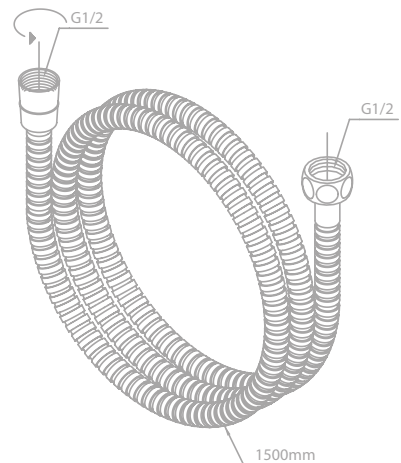

Fixed wall bracket for hand shower

Article no.: 76610.79
Finish: Brushed brass (PVD)