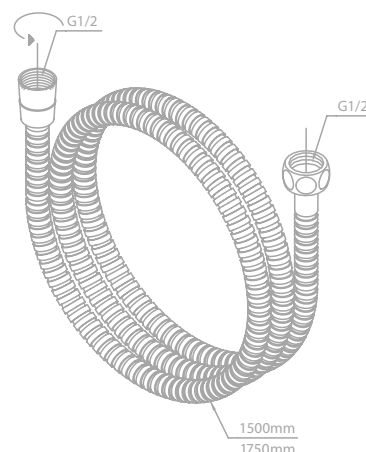

Shower hose in metal 1500 mm

Article no.: 76652.79

Finish: Brushed brass (PVD)

Standard features:

Anti-twist

Shower hose in metal 1750 mm

Article no.: 76653.79

Finish: Brushed brass (PVD)

Standard features:

Anti-twist