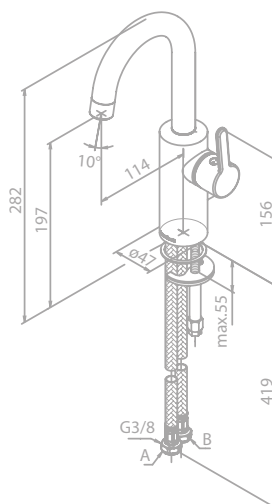

SILHOUET

Basin mixer - high

Article no.: 74620.79
Finish: Brushed brass (PVD)

Standard features:
Ceramic cartridge
6 l/min aerator
Swivel spout
120° swivel limitation

Pop up waste with click-function:
Article no.: 23850.79

Piccolo basin mixer

Article no.: 74730.79
Finish: Brushed brass (PVD)

Standard features:
Ceramic cartridge
6 l/min aerator
Swivel spout
120° swivel limitation

Pop up waste with click-function:
Article no.: 23850.79

Shower system

Article no.: 57954.79
Finish: Brushed brass (PVD)

Standard features:
Standard 150 mm centers
Wall plates & eccentric unions
Integrated diverter
250 mm head shower
Ø110 mm hand shower
1750 mm hose in metal

Note: Telescopic top rail adjustable in height from 1020 mm up to 1250 mm.