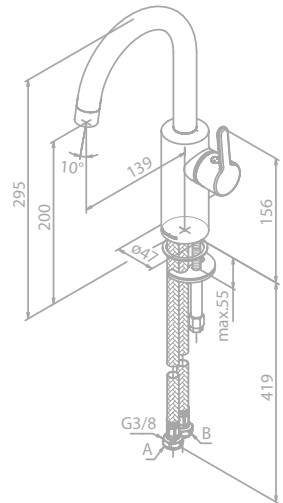

Piccolo basin mixer

Article no.: 74730.46

Finish: Steel (PVD)

Standard features:

- Ceramic cartridge
- 6 l/min aerator
- Swivel spout
- 120° swivel limitation

Pop up waste with click-function:

Article no.: 23850.46