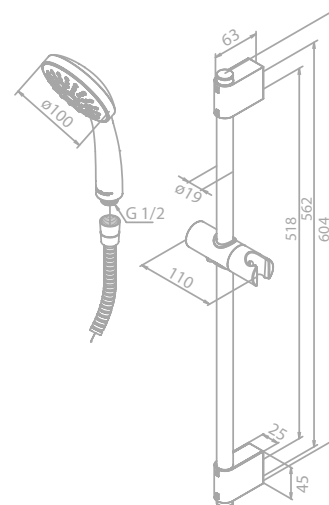

Fair Jet Plus

Article no.: 76519.00

Finish: Chrome

Standard features:

Soap dish

1500 mm shower hose in plastic

3 spray modes