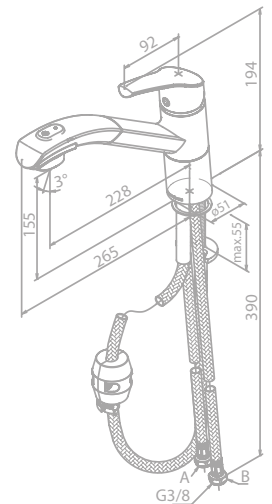

ROWAN

Kitchen mixer

Article no.: 67000.00

Finish: Chrome

Standard features:

- Ceramic cartridge
- Swivel spout
- 120° swivel limitation

Kitchen mixer

Article no.: 67120.00

Finish: Chrome

Standard features:

- Ceramic cartridge
- Swivel spout
- Easy removal of spray plate for cleaning
- Pull out spray head with 2 functions

Kitchen mixer - wall mounted

Article no.: 67358.00

Finish: Chrome

Standard features:

- Ceramic cartridge
- 3/4" connection
- Standard 150 mm centers

Note: Spouts to be ordered separately