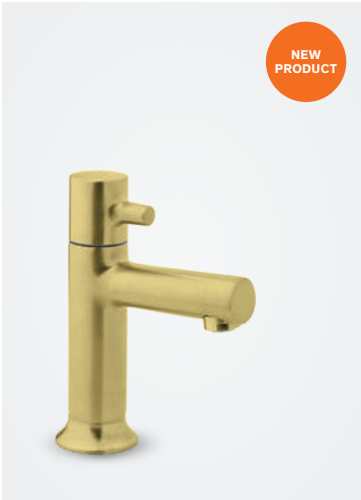

Pillar tap

Article no.: 48830.46

Finish: Steel (PVD)

Standard features:

Ceramic cartridge

Pillar tap - high

Article no.: 48017.46

Finish: Steel (PVD)

Standard features:

Ceramic cartridge

Pillar tap - wall mounted

Article no.: 48116.46

Finish: Steel (PVD)

Standard features:

Ceramic cartridge

SKY

Pillar tap

Article no.: 48830.79
Finish: Brushed brass (PVD)

Standard features:
Ceramic cartridge

Pillar tap - high

Article no.: 48017.79
Finish: Brushed brass (PVD)

Standard features:
Ceramic cartridge

Pillar tap - wall mounted