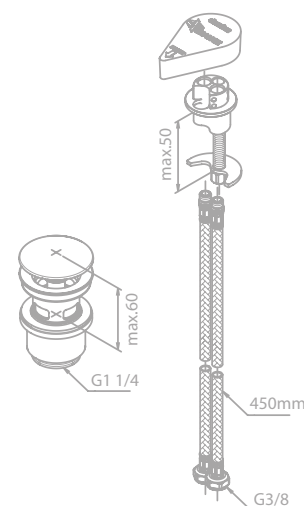

X-CHANGE™ CONNECTOR

X-Change connector kit with diverter for dishwasher

Article no.: 48425.00

Finish: Chrome

Standard features:

Can be combined with Venus (16002), Clover (60002 & 60072), Osier (18072, 18082 & 18092), Slate (65002, 65072, 65082 & 65092) and Clover Easy (60025 & 60078)

X-Change connector kit for kitchen and bathroom mixers

Article no.: 48220.00

Finish: Chrome

X-Change connector kit for bathroom mixers

Article no.: 48221.00

Finish: Chrome

Standard features:

Pop up waste with click-function