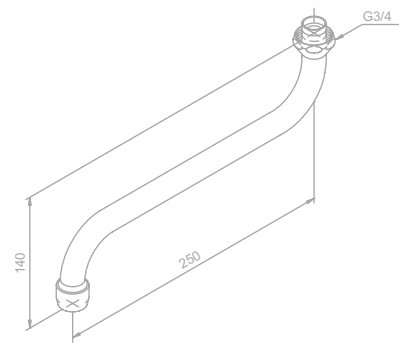

Swivel spout 180 mm

Article no.: 30302.00

Finish: Chrome

Standard features:

180 mm swivel spout with aerator