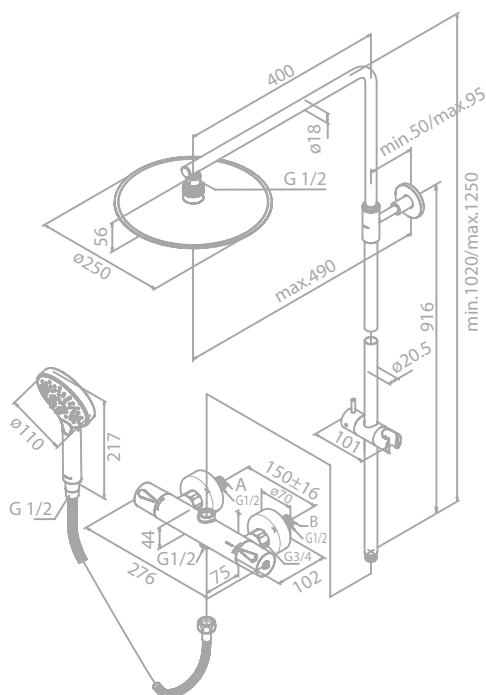

Standard features:

Standard 150 mm centers
Wall plates & eccentric unions
Integrated diverter
1750 mm shower hose in metal
250 mm head shower
Ø110 mm hand shower

Note: Telescopic top rail adjustable in height from
1020 mm up to 1250 mm.