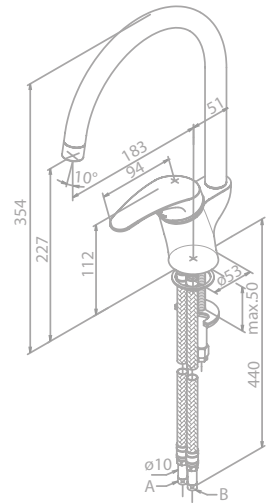

- Ceramic cartridge
- Swivel spout
- 120° swivel limitation

Note: Handle can be placed in front, left side or right side

Kitchen mixer

Article no.: 10071.00

Finish: Chrome

Standard features:

- Ceramic cartridge
- Swivel spout
- 120° swivel limitation
- Dishwasher shut off valve