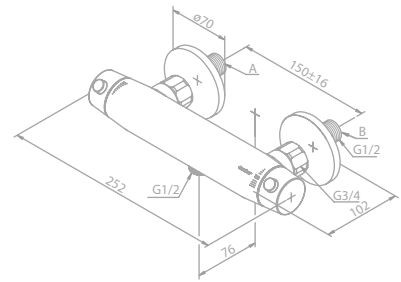

- Ceramic cartridge
- 1/2" connection for hand shower hose
- Standard 150 mm centers
- Wall plates & eccentric unions

Thermixa 600 Thermostatic bath/shower mixer

Article no.: 57506.00

Finish: Chrome

Standard features: