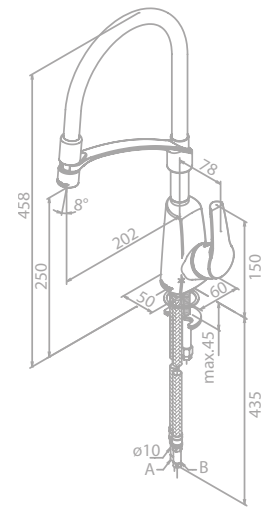

Pro, Kitchen mixer

Article no.: 67158.00

Finish: Chrome

Standard features:

- Ceramic cartridge
- Swivel spout
- 120° swivel limitation
- Flexible spout
- Dishwasher shut off valve