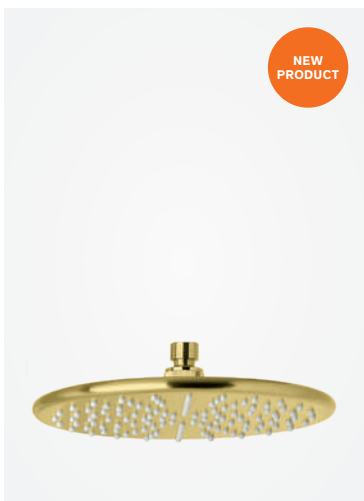

Silhouet

Article no.: 76663.79

Finish: Brushed brass (PVD)

Standard features:

Ø250 mm

1 spray mode