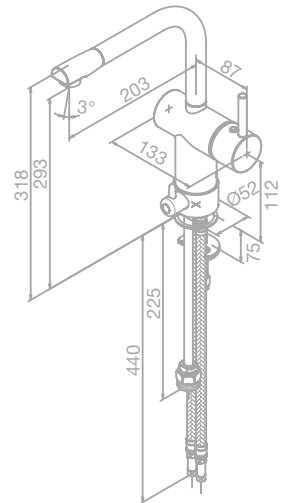

Standard features:

- Ceramic cartridge
- Swivel spout
- 120° swivel limitation
- Adjustable aerator

OSIER

Kitchen mixer

Article no.: 18091.00

Finish: Chrome

Standard features:

- Ceramic cartridge
- Swivel spout
- 120° swivel limitation
- Dishwasher shut off valve
- Adjustable aerator