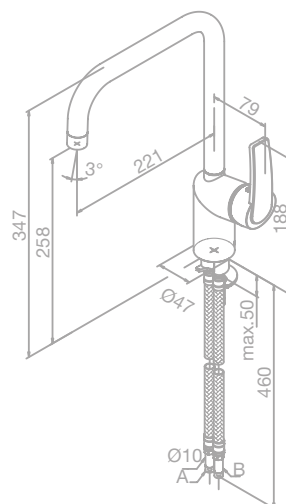

- Ceramic cartridge
- Swivel spout
- 120° swivel limitation

Kitchen mixer

Article no.: 65087.74

Finish: Chrome/Black

Standard features:

- Ceramic cartridge
- Swivel spout
- 120° swivel limitation

SLATE

SLATE