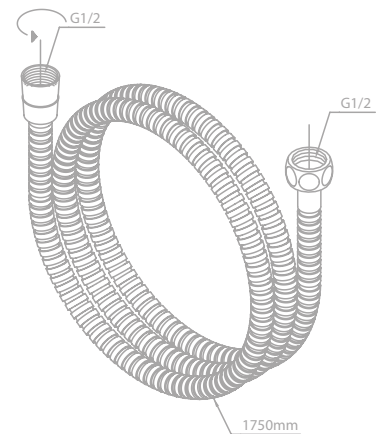

SHOWER ACCESSORIES

Shower hose in plastic 1500 mm

Article no.: 76650.00

Finish: Chrome

Standard features:

Anti-twist

Shower hose in plastic 1750 mm

Article no.: 76651.00

Finish: Chrome

Standard features:

Anti-twist