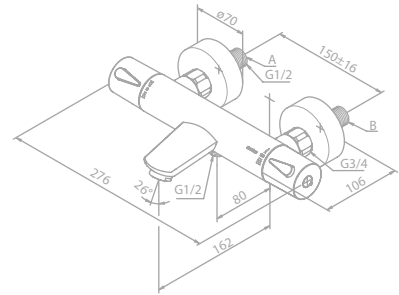

Note: Telescopic top rail adjustable in height from 1020 mm up to 1250 mm.

SILHOUET

Silhouet Thermostatic bath/shower mixer

Article no.: 74500.77
Finish: Polished brass (PVD)

Standard features:
Ceramic cartridge
1/2" connection for hand shower hose
Standard 150 mm centers
Wall plates & eccentric unions
Diverter in handle