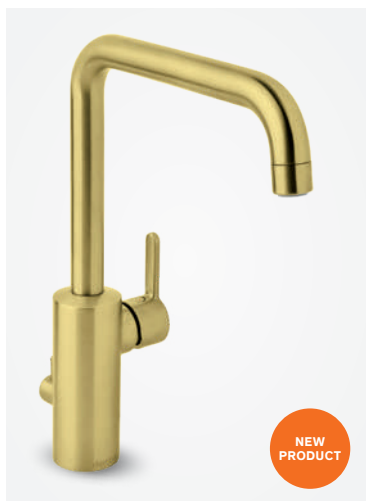

Kitchen mixer

Article no.: 74081.79

Finish: Brushed brass (PVD)

Standard features:

- Ceramic cartridge
- 8 l/min aerator
- Swivel spout
- 120° swivel limitation
- Dishwasher shut off valve