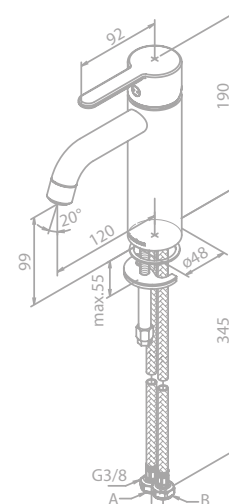

Basin mixer - large

Article no.: 74013.79
Finish: Brushed brass (PVD)

Standard features:
Ceramic cartridge
6 l/min aerator

Pop up waste with click-function:
Article no.: 23850.79