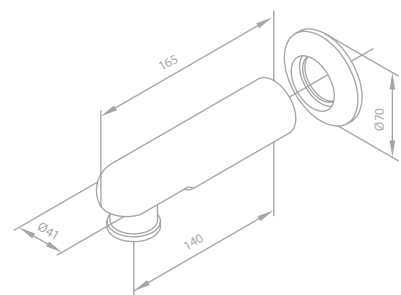

Spout 140 mm

Article no.: 28033.00

Finish: Chrome

Standard features:

Diverter

1/2" connection for hand shower hose

3/4" connection