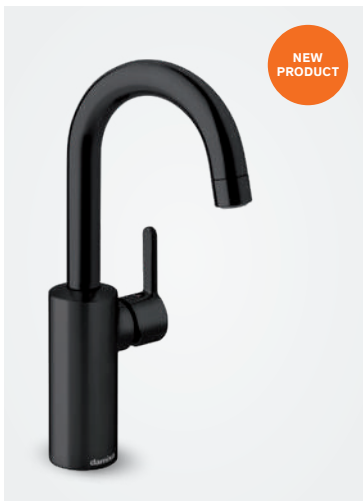

Piccolo basin mixer

Article no.: 74730.61
Finish: Matt black

Standard features:
Ceramic cartridge
6 l/min aerator
Swivel spout
120° swivel limitation

Pop up waste with click-function:
Article no.: 23850.61