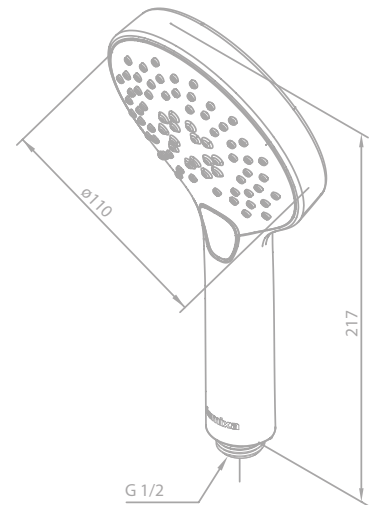

HAND SHOWERS

Silhouet

Article no.: 76686.46

Finish: Steel (PVD)

Standard features:

3 spray modes

Silhouet

Article no.: 76686.79