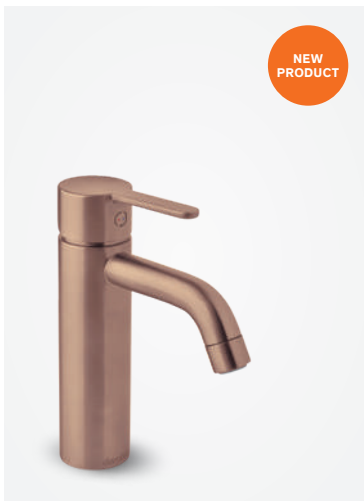

Basin mixer - medium

Article no.: 74930.87
Finish: Brushed copper (PVD)

Standard features:
Ceramic cartridge
6 l/min aerator

Pop up waste with click-function:
Article no.: 23850.87