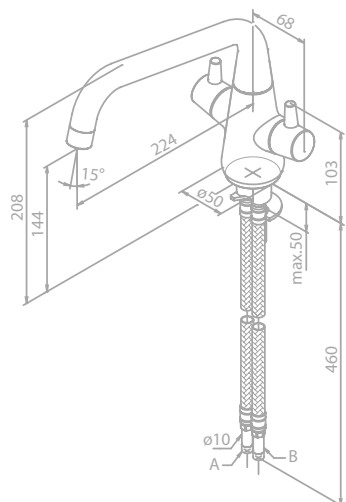

Finish: Chrome

Standard features:

- Ceramic cartridge
- Swivel spout
- 120° swivel limitation

Kitchen mixer

Article no.: 90027.00

Finish: Chrome

Standard features:

- Ceramic head valve
- Swivel spout
- 120° swivel limitation