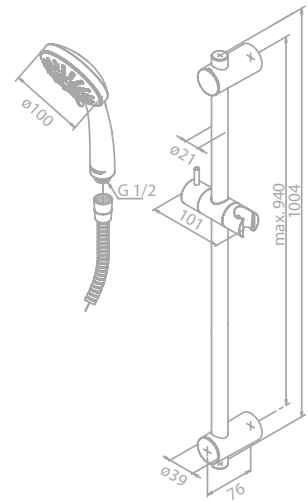

Kudos Plus

Article no.: 76670.00

Finish: Chrome

Standard features:

1750 mm shower hose in plastic

Flexible fastening in top of the rail

5 spray modes

1 spacer included