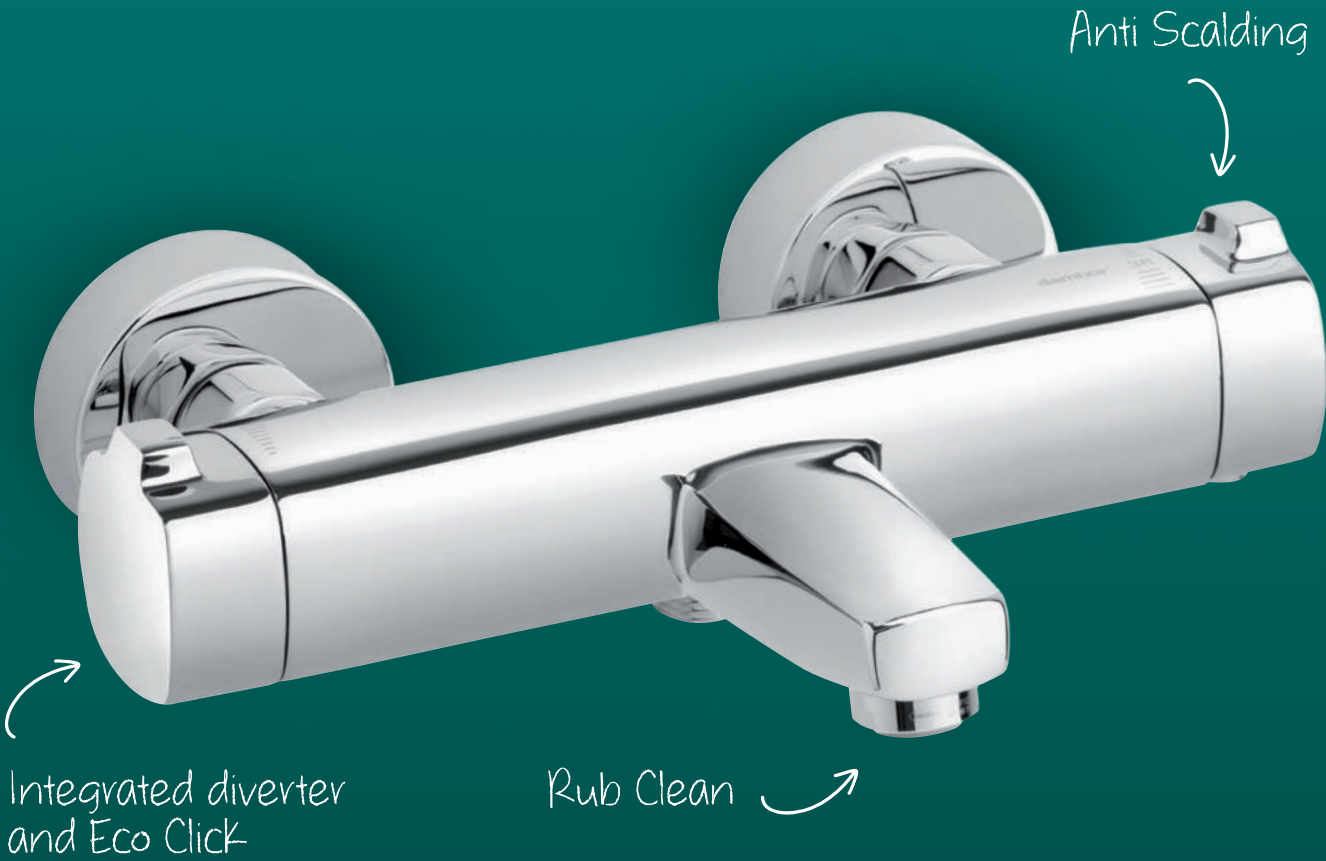

Article no.: 57506.00

Finish: Chrome

Standard features:

- Ceramic cartridge
- 1/2" connection for hand shower hose
- Standard 150 mm centers
- Wall plates & eccentric unions
- Diverter in handle

THERMOSTATS