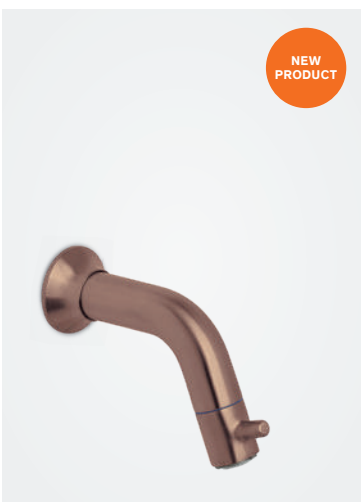

Pillar tap

Article no.: 48830.79
Finish: Brushed brass (PVD)

Standard features:
Ceramic cartridge

Pillar tap - high

Article no.: 48017.79
Finish: Brushed brass (PVD)

Standard features:
Ceramic cartridge

Pillar tap - wall mounted

Article no.: 48116.79
Finish: Brushed brass (PVD)

Standard features:
Ceramic cartridge

SKY

Pillar tap

Article no.: 48830.87

Finish: Brushed copper (PVD)

Standard features:

Ceramic cartridge

Pillar tap - high

Article no.: 48017.87

Finish: Brushed copper (PVD)

Standard features:

Ceramic cartridge

Pillar tap - wall mounted

Article no.: 48116.87

Finish: Brushed copper (PVD)