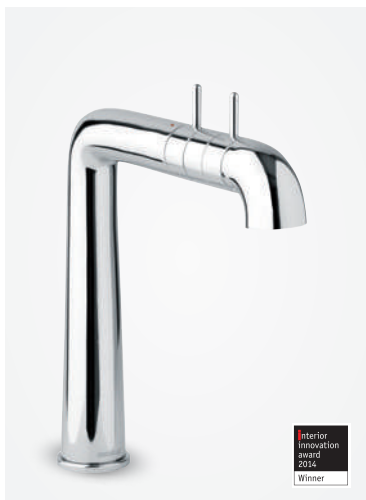

A-PEX

Kitchen mixer

Article no.: 73000.00

Finish: Chrome

Standard features:

Ceramic head valve
Adjustable aerator
Swivel spout
120° swivel limitation