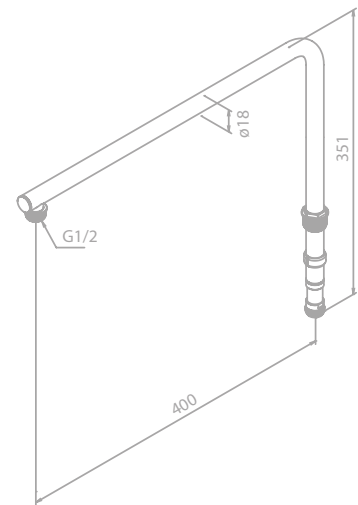

Extension piece for shower systems

Article no.: 76613.00

Finish: Chrome

Note: Suitable for Akita, Pine, Dikara, Hilina, Fern, Slate 4, Idona, Bell, Tradition and Silhouet

Wall bracket for shower systems

Article no.: 48490.00