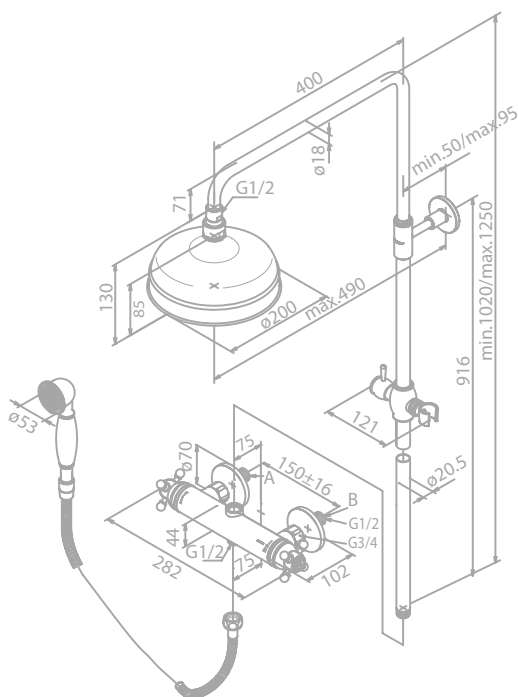

TRADITION

Shower system with thermostat,
head shower, hand shower and
anti-twist shower hose

Article no.: 37930.00

Finish: Chrome

Standard features:

Standard 150 mm centers

Wall plates & eccentric unions

Integrated diverter

1750 mm shower hose in metal

200 mm head shower

Ø53 mm metal hand shower with porcelain handle

Note: Telescopic top rail adjustable in height from
1020 mm up to 1250 mm.