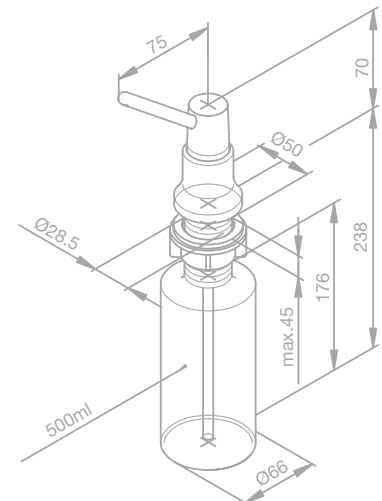

KITCHEN ACCESSORIES

Dispenser

Article no.: 48004.00

Finish: Chrome

Standard features:

91 mm nozzle

Dispenser

Article no.: 48005.00

Finish: Chrome

Standard features:

75 mm nozzle