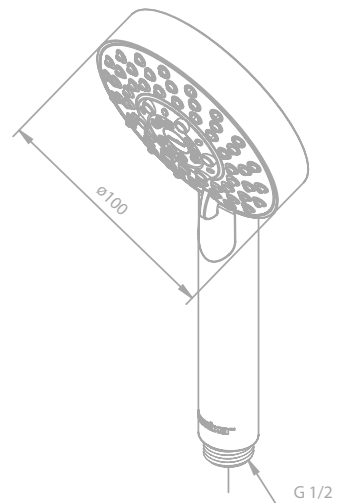

Innovative twist function

Kudos Grande

Article no.: 76555.00

Finish: Chrome

Standard features:

5 spray modes

Kudos Plus

Article no.: 76659.00