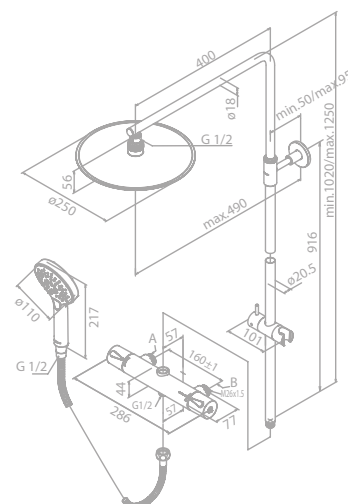

Shower system

Article no.: 57954.79
Finish: Brushed brass (PVD)

Standard features:
Standard 150 mm centers
Wall plates & eccentric unions
Integrated diverter
250 mm head shower
Ø110 mm hand shower
1750 mm hose in metal

Note: Telescopic top rail adjustable in height from 1020 mm up to 1250 mm.