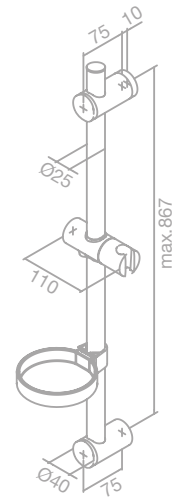

Standard features:

Soap dish

Adjustable shower rail

Shower rail with integrated outlet and holder

Article no.: 76685.00

Finish: Chrome

Standard features:

Flexible fastening in top of the rail