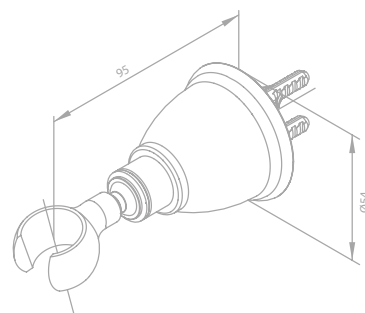

SHOWER ACCESSORIES

Tradition rail

Article no.: 37220.00

Finish: Chrome

Note:

Suitable for head shower 37221.00

Top pipe for shower rail for shower systems - 300mm

Article no.: 76620.00