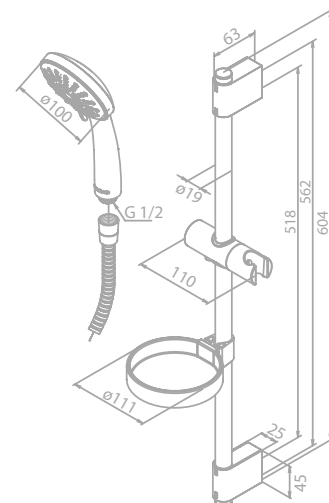

Pine Plus

Article no.: 76660.00

Finish: Chrome

Standard features:

Soap dish

1500 mm shower hose in plastic

3 spray modes