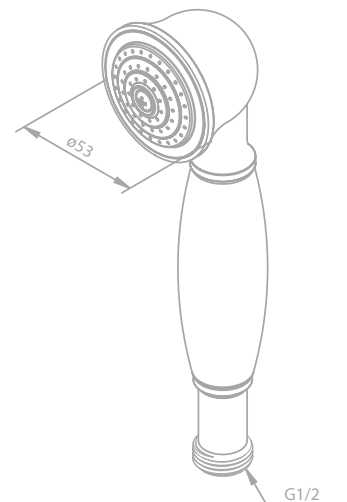

HAND SHOWERS

Tradition

Article no.: 76567.00

Finish: Chrome

Standard features:

1 spray mode

Tradition

Article no.: 37206.00

Finish: Chrome

Standard features:

1 spray mode

With porcelain handle

Tradition

Article no.: 37206.77

Finish: Polished brass (PVD)

Standard features:

1 spray mode

With porcelain handle