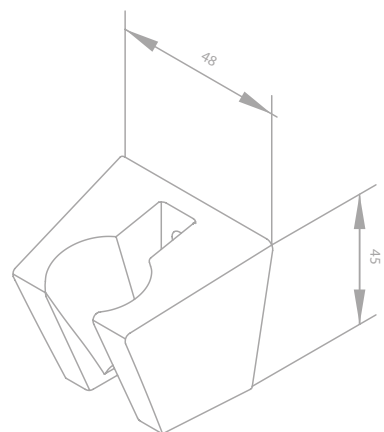

SILHOUET

Silhouet Thermostatic bath/shower mixer

Article no.: 74500.77
Finish: Polished brass (PVD)

Standard features:
Ceramic cartridge
1/2" connection for hand shower hose
Standard 150 mm centers
Wall plates & eccentric unions
Diverter in handle

Shower hose in metal 1500 mm

Article no.: 76652.77
Finish: Polished brass (PVD)

Standard features:
Anti-twist

Fixed wall bracket for hand shower

Article no.: 76610.77
Finish: Polished brass (PVD)