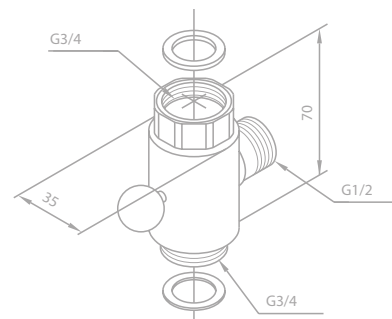

Standard features:

Diverter for thermostatic mixer tap
3/4" connection

Diverter

Article no.: 27809.00

Finish: Chrome

Standard features:

Diverter for thermostatic mixer tap
1/2" connection