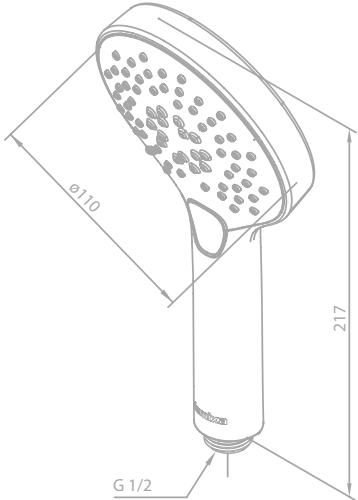

SILHOUET

Silhouet hand shower

Article no.: 76686.87
Finish: Brushed copper (PVD)

Standard features:
3 spray modes