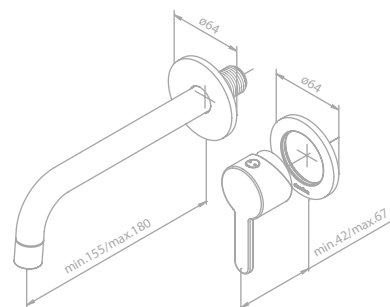

Standard features:

Cover plates, spout and handle in metal
Spout length (min. 155mm - max. 180mm)