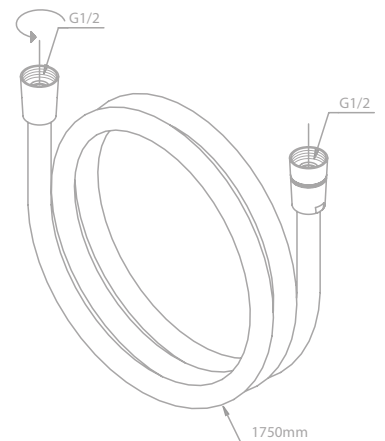

Standard features:

Anti-twist

Easyflex silver shower hose 1750 mm

Article no.: 76683.00

Finish: Chrome

Standard features:

Anti-twist

SHOWER ACCESSORIES