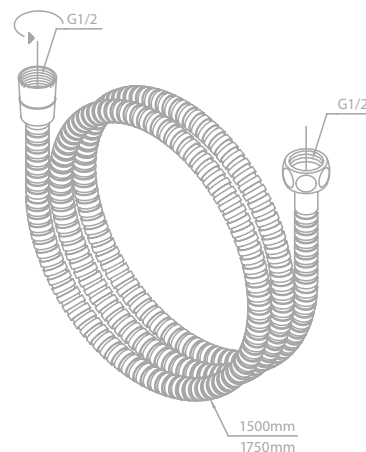

Anti-twist

Shower hose in metal 1750 mm

Article no.: 76653.00

Finish: Chrome

Standard features:

Anti-twist

Shower hose in metal 1500 mm

Article no.: 76652.61