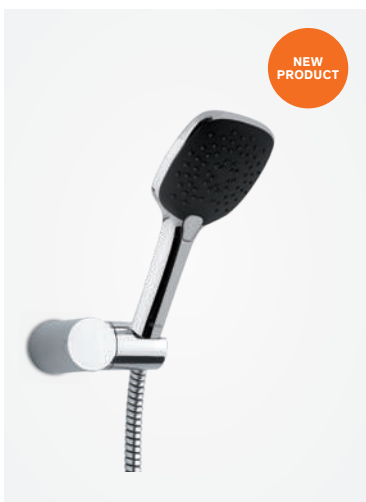

Slate 4

Article no.: 76690.74

Finish: Chrome/Black

Standard features:

1500 mm shower hose in plastic

Adjustable wall bracket

3 spray modeS