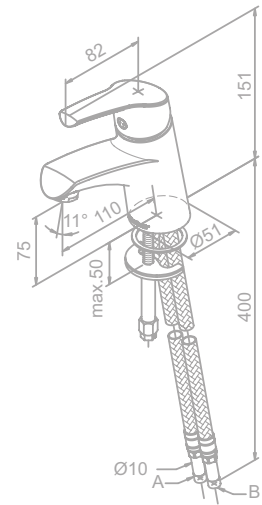

Note: Telescopic top rail adjustable in height from 1020 mm up to 1250 mm.

ROWAN

ROWAN

Basin mixer

Article no.: 67021.00

Finish: Chrome

Standard features:

Ceramic cartridge