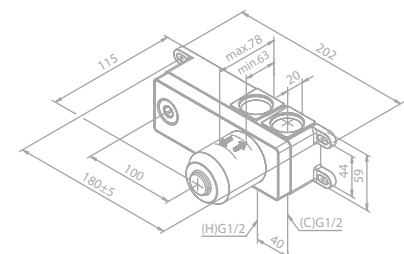

Standard features:

Build-in depth (min. 63mm - max. 78mm)
Ceramic cartridge
For chrome basin mixer