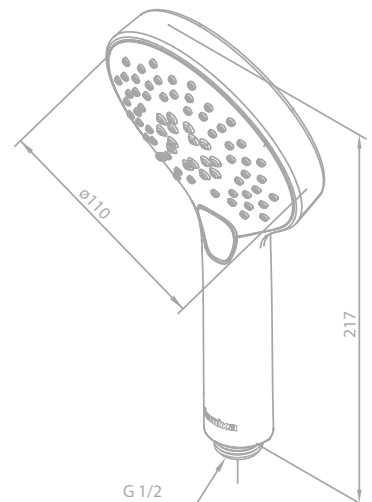

HAND SHOWERS

Silhouet

Article no.: 76686.00

Finish: Chrome

Standard features:

3 spray modes

Silhouet

Article no.: 76686.61

Finish: Matt black

Standard features:

3 spray modes

Silhouet

Article no.: 76686.77

Finish: Polished brass (PVD)

Standard features:

3 spray modes