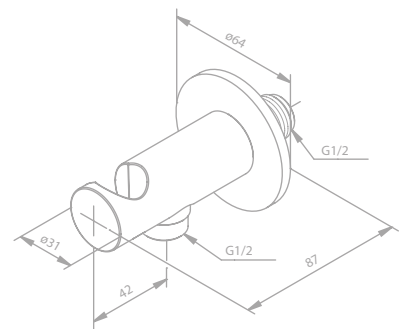

Outlet elbow

Article no.: 76612.00

Finish: Chrome

Standard features:

- 1/2" connection
- For concealed installation