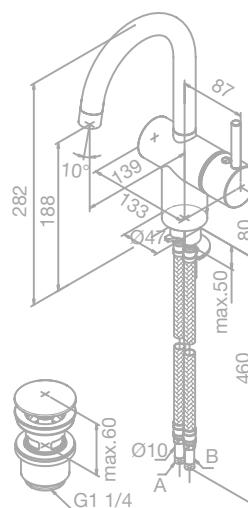

OSIER

Basin mixer

Article no.: 18857.00

Finish: Chrome

Standard features:

- Ceramic cartridge
- Swivel spout
- 120° swivel limitation

Basin mixer

Article no.: 18847.00

Finish: Chrome

Standard features:

- Ceramic cartridge
- Pop up waste with click-function
- Swivel spout
- 120° swivel limitation