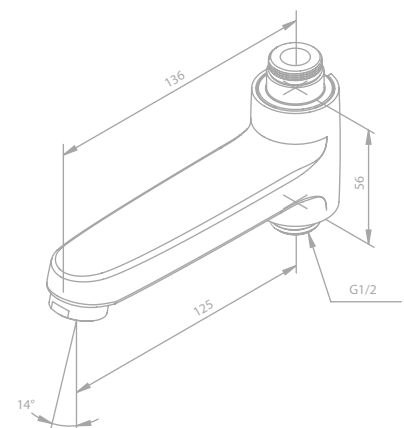

SHOWER ACCESSORIES

Elbow

Article no.: 48148.00

Finish: Chrome

Standard features:

Elbow with plate. 1/2" thread N/M

Outlet bend

Article no.: 27803.00

Finish: Chrome

Standard features:

Outlet bend for thermostatic mixer

Note:

Only suitable for 2745000 and 2765000

Universal swing spout

Article no.: 48095.00

Finish: Chrome

Standard features:

Swing spout for thermostatic mixer

With integrated swing diverter