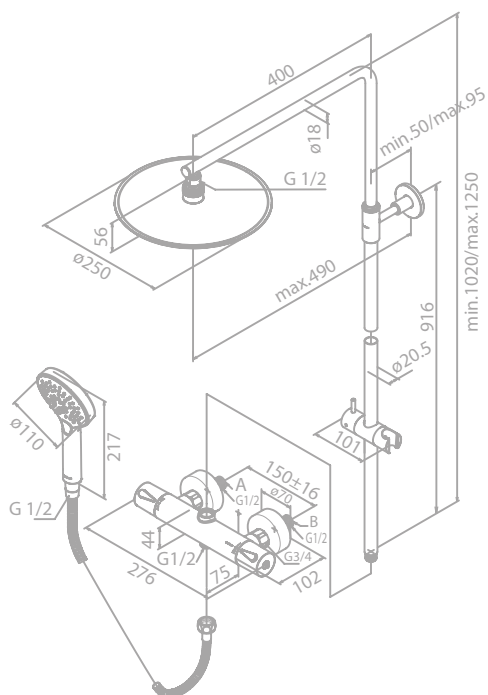

SILHOUET

NEW
PRODUCT

Shower system with thermostat,
head shower, hand shower and
anti-twist shower hose

Article no.: 57954.61

Finish: Matt black

Standard features:

- Standard 150 mm centers
- Wall plates & eccentric unions
- Integrated diverter
- 1750 mm shower hose in metal
- 250 mm head shower
- Ø110 mm hand shower

Note: Telescopic top rail adjustable in height from 1020 mm up to 1250 mm.