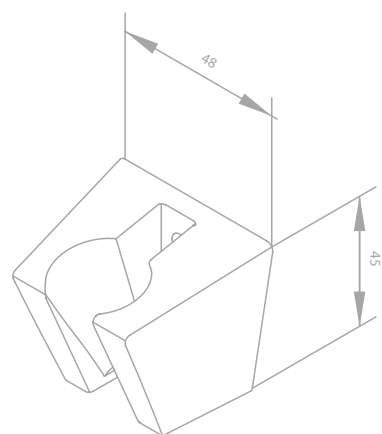

SILHOUET

Silhouet Thermostatic bath/shower mixer

Article no.: 74500.46

Finish: Steel (PVD)

Standard features:

- Ceramic cartridge
- 1/2" connection for hand shower hose
- Standard 150 mm centers
- Wall plates & eccentric unions
- Diverter in handle

Shower hose in metal 1500 mm

Article no.: 76652.46

Finish: Steel (PVD)

Standard features:

- Anti-twist

Fixed wall bracket for hand shower

Article no.: 76610.46

Finish: Steel (PVD)