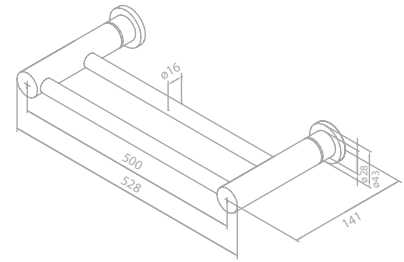

Article no.: 48315.00

Finish: Chrome

BATHROOM ACCESSORIES

Twin towel rail 500 mm

Article no.: 48313.00

Finish: Chrome

Twin swivel towel rail

Article no.: 48322.00