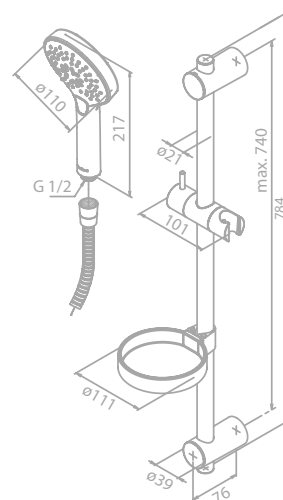

Extra

Article no.: 76509.00

Finish: Chrome

Standard features:

- Soap dish
- 1500 mm shower hose in plastic
- Flexible fastening in top of the rail
- 5 spray modes
- 1 spacer included