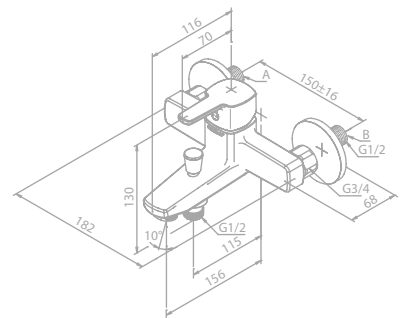

Standard features:

- Ceramic cartridge
- Diverter
- 1/2" connection for hand shower hose
- Standard 150 mm centers
- Wall plates & eccentric unions