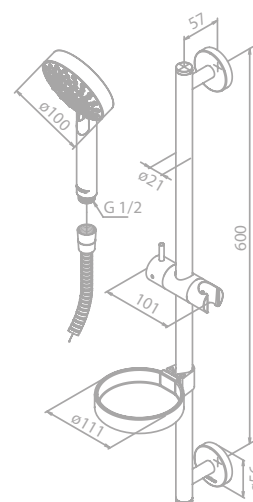

SHOWER SETS

Silhouet Flex

Article no.: 76688.00

Finish: Chrome

Standard features:

- Soap dish
- 1500 mm shower hose in plastic
- Flexible fastening in both ends of the rail
- 3 spray modes

Extra

Article no.: 76509.00

Finish: Chrome

Standard features:

- Soap dish
- 1500 mm shower hose in plastic
- Flexible fastening in top of the rail
- 5 spray modes
- 1 spacer included

Kudos Grande

Article no.: 76504.00

Finish: Chrome

Standard features:

- Soap dish
- 1500 mm shower hose in plastic
- 5 spray modes