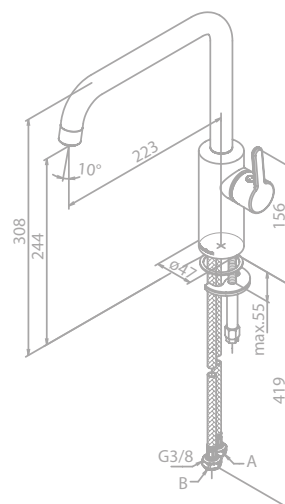

- Ceramic cartridge
- 8 l/min aerator
- Swivel spout
- 120° swivel limitation
- Dishwasher shut off valve

Kitchen mixer

Article no.: 74081.79

Finish: Brushed brass (PVD)

Standard features:

- Ceramic cartridge
- 8 l/min aerator
- Swivel spout
- 120° swivel limitation
- Dishwasher shut off valve