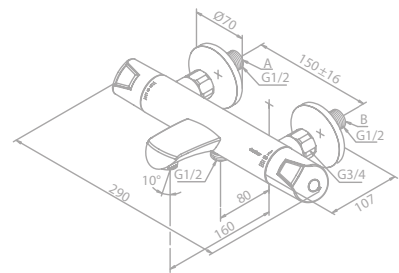

Standard features:

- Ceramic cartridge
- 1/2" connection for hand shower hose
- Standard 150 mm centers
- Wall plates & eccentric unions
- Diverter in handle