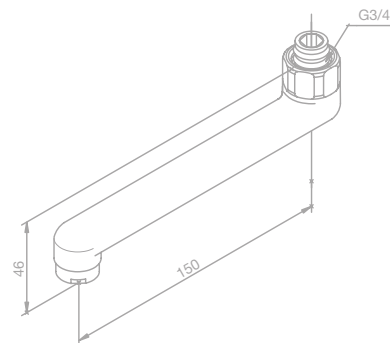

Swivel spout 200 mm

Article no.: 48075.00

Finish: Chrome

Standard features:

200 mm swivel spout with aerator