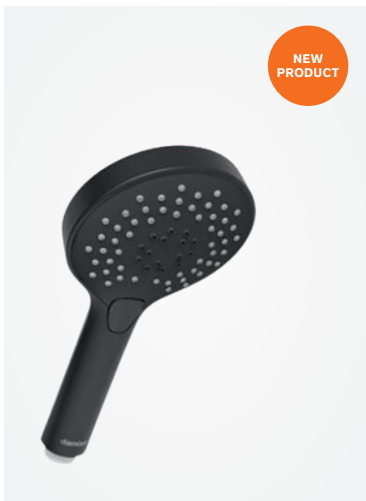

HAND SHOWERS

Silhouet

Article no.: 76686.00

Finish: Chrome

Standard features:

3 spray modes

Silhouet

Article no.: 76686.61