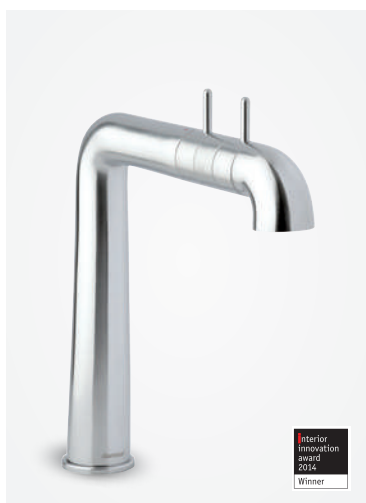

Standard features:

Ceramic head valve
Adjustable aerator
Swivel spout
120° swivel limitation

Kitchen mixer

Article no.: 73000.66

Finish: Steel

Standard features:

Ceramic head valve
Adjustable aerator
Swivel spout
120° swivel limitation