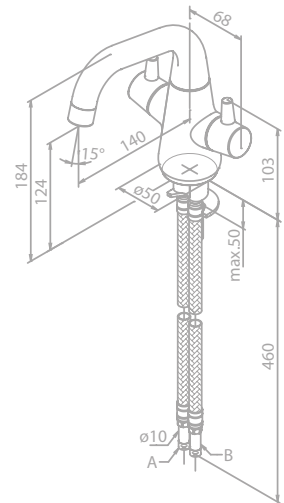

BELL

Basin mixer

Article no.: 90867.00

Finish: Chrome

Standard features:

- Ceramic head valve
- Swivel spout
- 120° swivel limitation

Basin mixer

Article no.: 90967.00