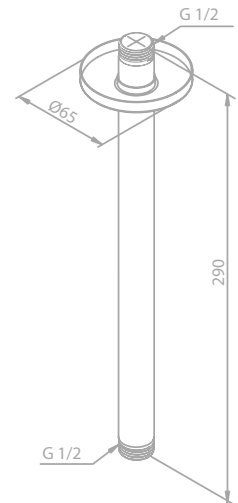

Article no.: 48250.00

Finish: Chrome

Standard features:

Universal cover plate (264 × 70 mm)

SHOWER ACCESSORIES

Arm - ceiling mounted

Article no.: 76608.00

Finish: Chrome