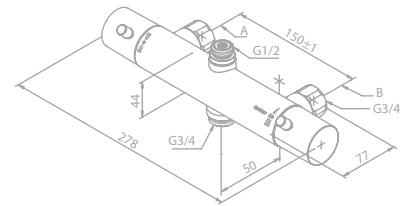

Standard features:

- Ceramic cartridge
- 1/2" connection for hand shower hose
- 3/4" connection for head shower
- Standard 150 mm centers
- Diverter in handle