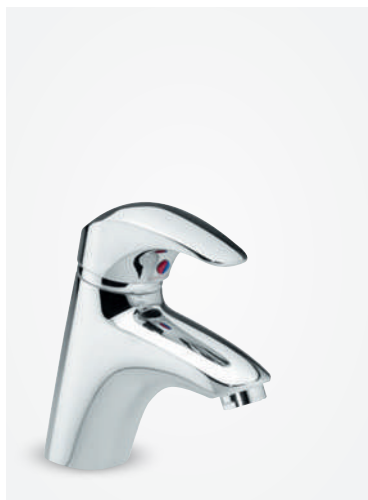

Note: Telescopic top rail adjustable in height from 1020 mm up to 1250 mm.

PAGE
243

NEW
PRODUCT

SPACE

SPACE

Basin mixer

Article no.: 10021.00

Finish: Chrome