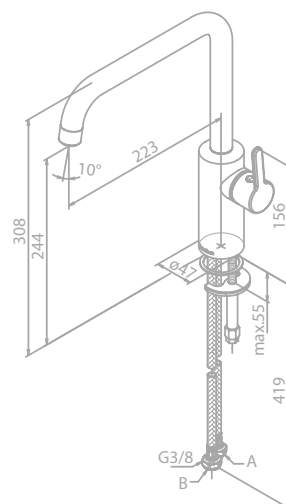

Kitchen mixer

Article no.: 74086.79

Finish: Brushed brass (PVD)

Standard features:

Ceramic cartridge
8 l/min aerator
Swivel spout
120° swivel limitation