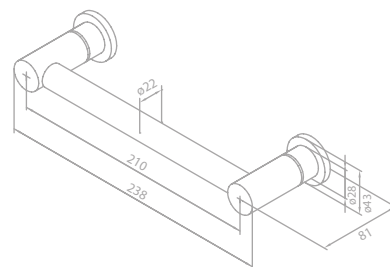

Soap dish

Article no.: 48310.00

Finish: Chrome