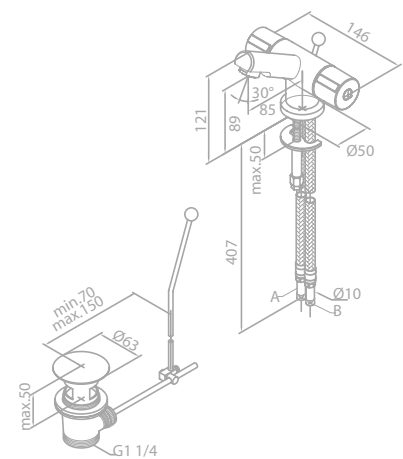

TITAN

Basin mixer

Article no.: 62021.00

Finish: Chrome

Standard features:

- Ceramic head valve
- Swivel spout
- 120° swivel limitation

Basin mixer

Article no.: 62821.00

Finish: Chrome

Standard features:

- Ceramic head valve
- Swivel spout
- 120° swivel limitation
- Pop up waste

Basin mixer

Article no.: 62820.00

Finish: Chrome

Standard features:

- Ceramic head valve
- Pop up waste