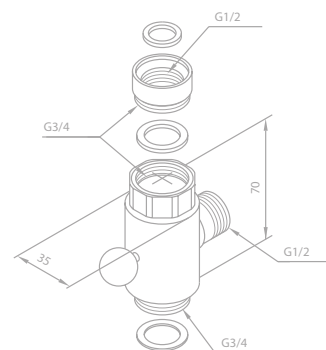

Connection Union

Article no.: 27804.00

Finish: Chrome