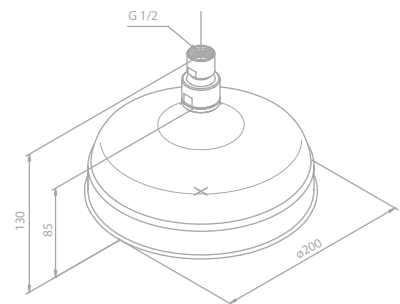

Eliza

Article no.: 76661.00

Finish: Chrome

Standard features:

Ø303 mm

1 spray mode