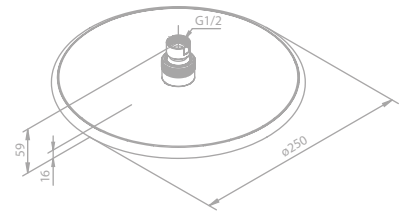

Silhouet

Article no.: 76663.79

Finish: Brushed brass (PVD)

Standard features:

Ø250 mm

1 spray mode