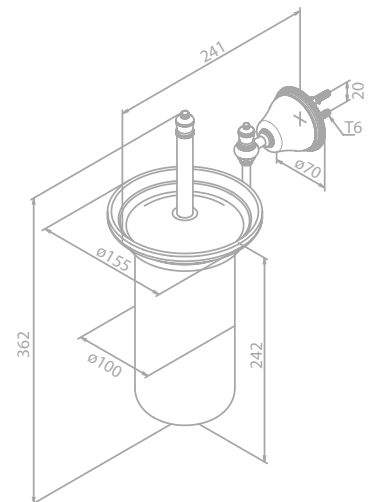

BATHROOM ACCESSORIES

Towel rail 800 mm

Article no.: 48300.00

Finish: Chrome

Towel rail 500 mm

Article no.: 48304.00

Finish: Chrome

Twin towel rail 800 mm