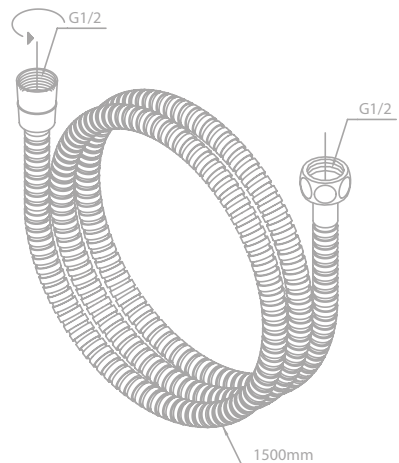

Fixed wall bracket for hand shower

Article no.: 76610.46

Finish: Steel (PVD)