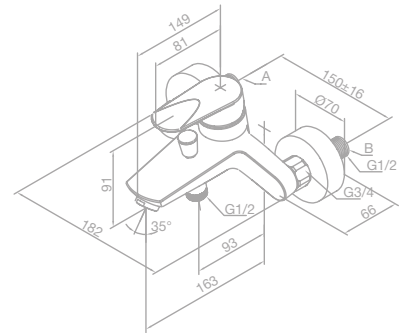

Standard features:

- Ceramic cartridge
- Diverter
- 1/2" connection for hand shower hose
- Standard 150 mm centers
- Wall plates & eccentric unions