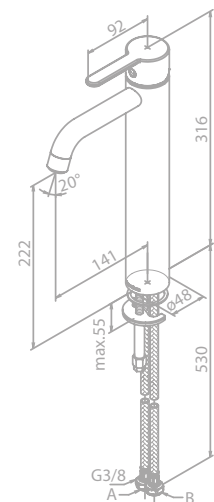

SILHOUET

Basin mixer - small

Article no.: 74021.87
Finish: Brushed copper (PVD)

Standard features:
Ceramic cartridge
6 l/min aerator

Pop up waste with click-function:
Article no.: 23850.87

Basin mixer - medium

Article no.: 74930.87
Finish: Brushed copper (PVD)

Standard features:
Ceramic cartridge
6 l/min aerator

Pop up waste with click-function:
Article no.: 23850.87

Basin mixer - large

Article no.: 74013.87
Finish: Brushed copper (PVD)

Standard features:
Ceramic cartridge
6 l/min aerator

Pop up waste with click-function:
Article no.: 23850.87