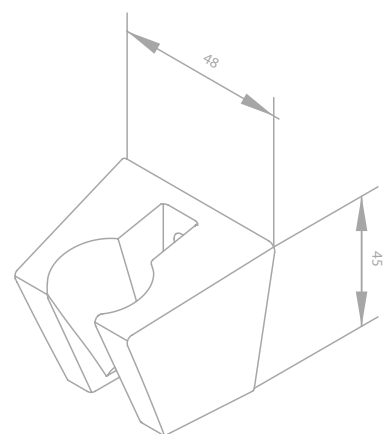

SILHOUET

Silhouet Thermostatic bath/shower mixer

Article no.: 74500.87

Finish: Brushed copper (PVD)

Standard features:

- Ceramic cartridge
- 1/2" connection for hand shower hose
- Standard 150 mm centers
- Wall plates & eccentric unions
- Diverter in handle

Shower hose in metal 1500 mm

Article no.: 76652.87

Finish: Brushed copper (PVD)

Standard features:

- Anti-twist

Fixed wall bracket for hand shower

Article no.: 76610.87

Finish: Brushed copper (PVD)