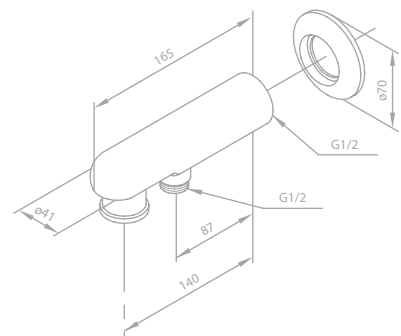

Spout 140 mm

Article no.: 28003.00

Finish: Chrome

Standard features:

Diverter

1/2" connection for hand shower hose

1/2" connection

Spout 140 mm