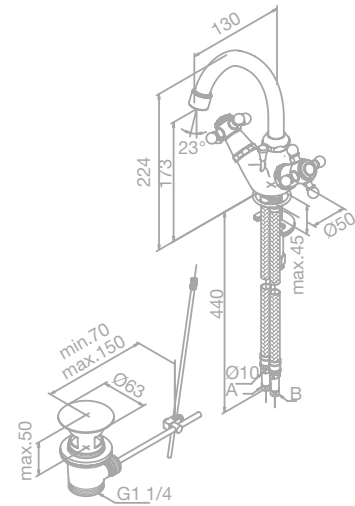

Basin mixer

Article no.: 37020.00

Finish: Chrome

Standard features:

Ceramic head valve

Pop up waste

Swivel spout