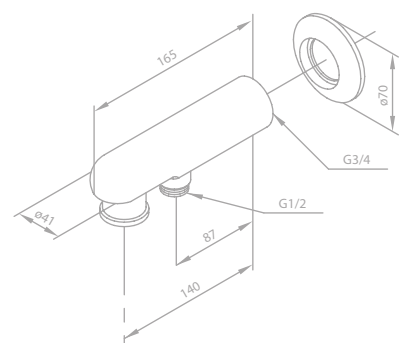

PRODUCT ACCESSORIES

Spout 140 mm

Article no.: 28003.00

Finish: Chrome

Standard features:

Diverter

1/2" connection for hand shower hose

1/2" connection

Spout 140 mm

Article no.: 28007.00

Finish: Chrome

Standard features:

Diverter

1/2" connection

Spout 140 mm

Article no.: 28033.00

Finish: Chrome

Standard features:

Diverter

1/2" connection for hand shower hose

3/4" connection