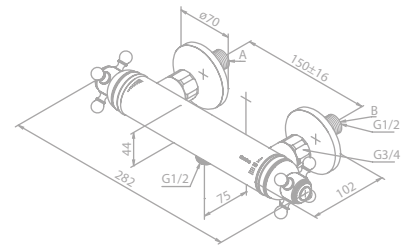

Standard features:

- 1/2" connection for hand shower hose
- Standard 150 mm centers
- Wall plates & eccentric unions