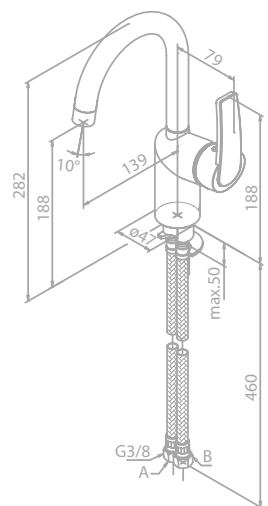

SLATE

Basin mixer

Article no.: 65817.00

Finish: Chrome

Standard features:

- Ceramic cartridge
- Swivel spout
- 120° swivel limitation