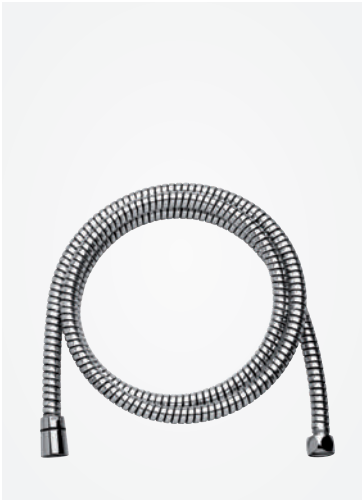

SHOWER ACCESSORIES

Shower hose in plastic 1500 mm

Article no.: 76650.00

Finish: Chrome

Standard features:

Anti-twist