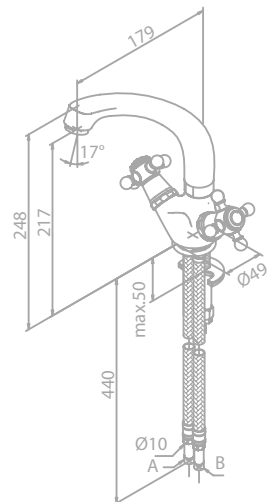

H.C. ANDERSEN COLLECTION

TRADITION

Kitchen mixer

Article no.: 24000.00

Finish: Chrome

Standard features:

Ceramic head valve

Swivel spout

Kitchen mixer

Article no.: 37005.00

Finish: Chrome

Standard features:

Ceramic head valve

Swivel spout

Kitchen mixer

Article no.: 37008.00

Finish: Chrome

Standard features:

Ceramic head valve

Swivel spout