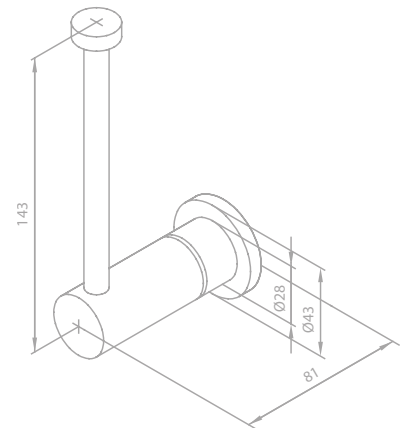

Article no.: 48307.00

Finish: Chrome

Spare toilet roll holder

Article no.: 48317.00

Finish: Chrome

Tumbler and holder

Article no.: 48308.00

Finish: Chrome