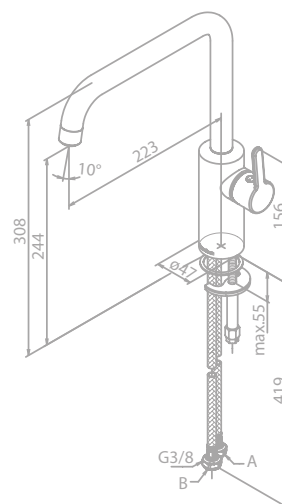

Kitchen mixer

Article no.: 74086.61

Finish: Matt black

Standard features:

- Ceramic cartridge
- 8 l/min aerator
- Swivel spout
- 120° swivel limitation