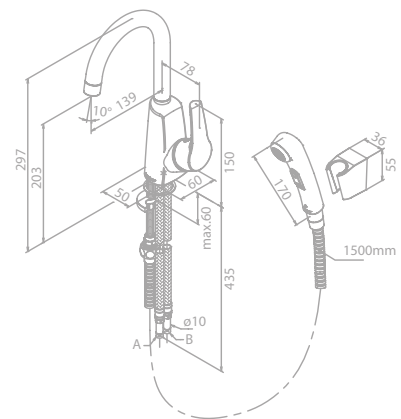

Bidet mixer

Article no.: 67831.00

Finish: Chrome

Standard features:

- Ceramic cartridge
- Pop up waste