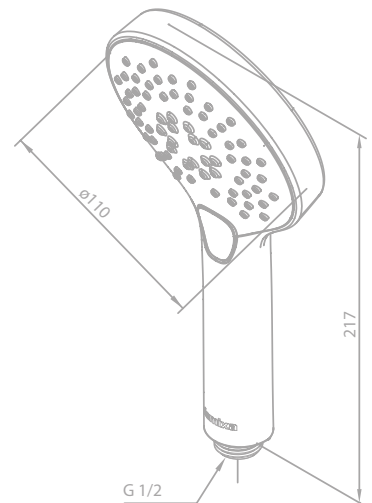

Silhouet

Article no.: 76686.77

Finish: Polished brass (PVD)

Standard features:

3 spray modes