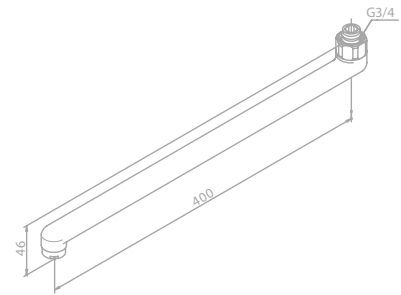

300 mm swivel spout with aerator

PRODUCT ACCESSORIES

Swivel spout 400 mm

Article no.: 48094.00

Finish: Chrome

Standard features:

400 mm swivel spout with aerator

Swivel spout 250 mm