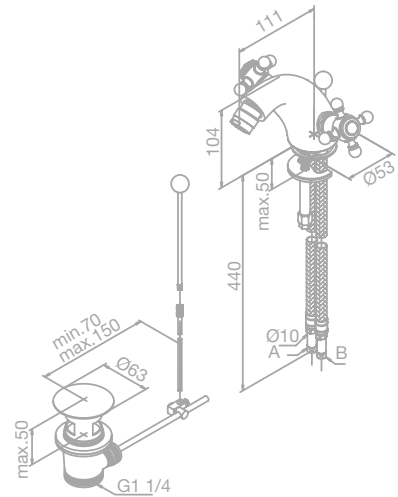

Basin mixer with sidespray

Article no.: 37040.00

Finish: Chrome

Standard features:

Ceramic head valve

Pop up waste